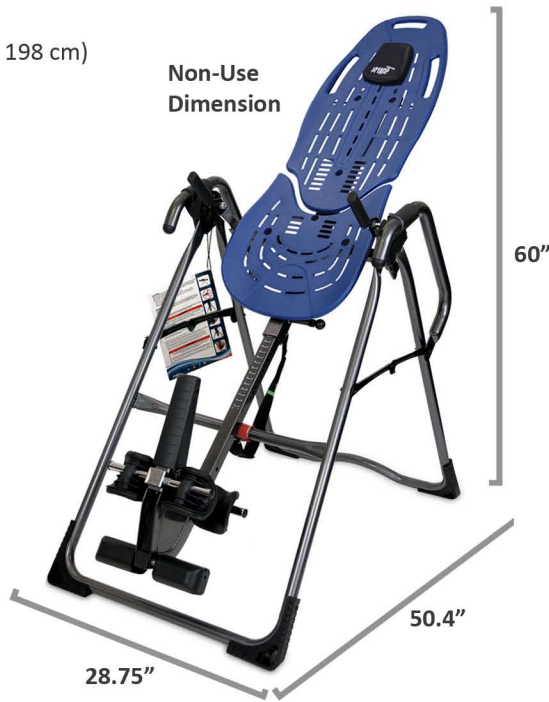

Model: EP-960

Specifications

Height Capacity: 4'8" - 6'6" (142 - 198 cm)

Weight Capacity: 300 lbs (136 kg)

Non-Use Length: 50.4"

Non-Use Height: 60"

In-Use Length: 70 - 86"

In-Use Width: 28.75"

In-Use Height: 72 - 84"

Assembled Weight: 73.4 lbs

Carton Length: 48.1"

Carton Width: 29.3"

Carton Height: 8.7"

Warranty: 5-Year

Non-Use Dimension

Folded dimensions:
H 66" x W28.75" x D19.7"

In-Use Dimension

70" - 86"
(depended on the height setting)

72" - 84"
(depended on the height setting)

28.75"

Distributor in Hong Kong

Miles Year Limited
802, 8/F., Park Building 476 Castle Peak Road
Cheung Sha Wan, Kowloon, Hong Kong