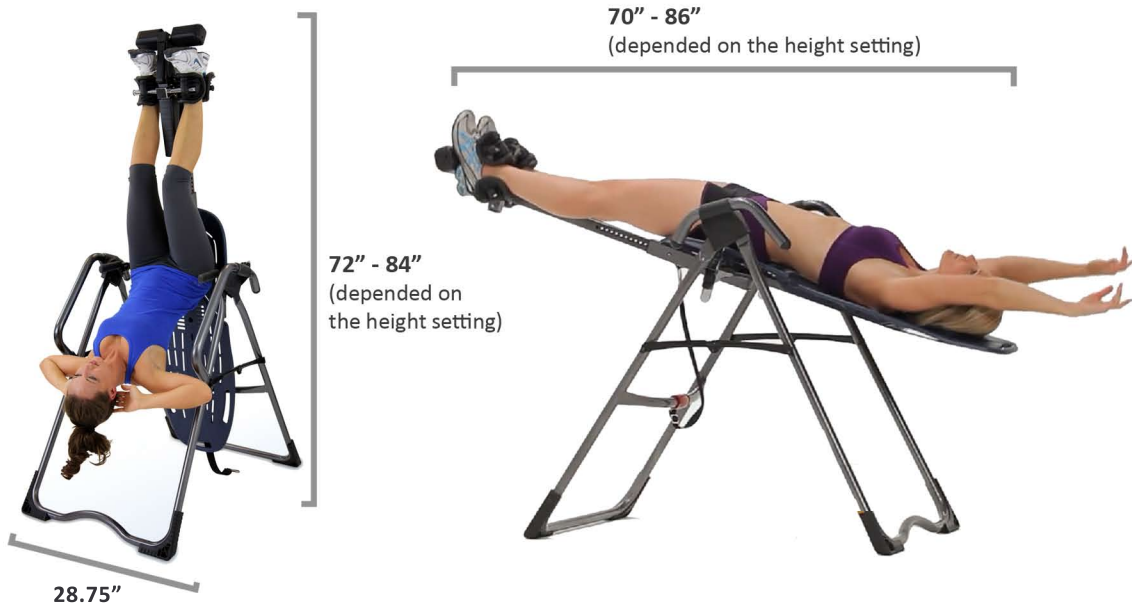

Model: EP-960

Specifications

Height Capacity: 4'8" - 6'6" (142 - 198 cm)

Weight Capacity: 300 lbs (136 kg)

Non-Use Length: 50.4"

Non-Use Height: 60"

In-Use Length: 70 - 86"

In-Use Width: 28.75"

In-Use Height: 72 - 84"

Assembled Weight: 73.4 lbs

Carton Length: 48.1"

Carton Width: 29.3"

Carton Height: 8.7"

Warranty: 5-Year

Non-Use Dimension

Folded dimensions:
H 66" x W28.75" x D19.7"

In-Use Dimension

70" - 86"
(depended on the height setting)

72" - 84"
(depended on the height setting)

28.75"

Distributor in Hong Kong

Miles Year Limited
802, 8/F., Park Building 476 Castle Peak Road
Cheung Sha Wan, Kowloon, Hong Kong