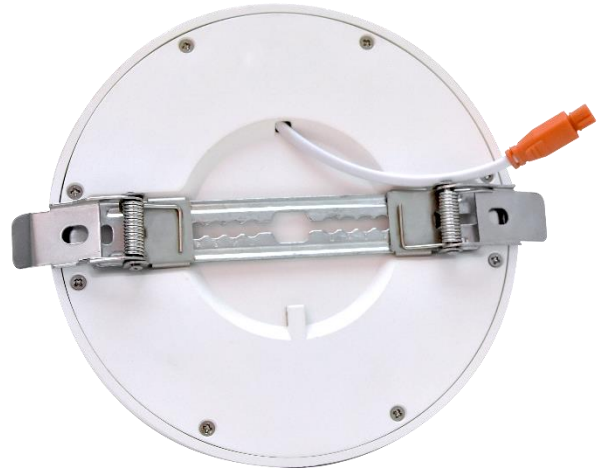

“VERSA” LED PANEL LIGHT (Model: PLHV)

PRODUCT PHOTOS:

12W