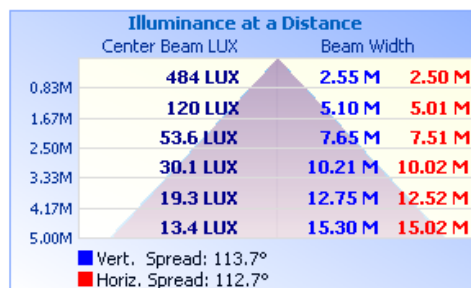

Max Candela: 335.3 at Horizontal: 45°, Vertical: 2.5°

Input Wattage: 11.9

Luminous Opening: Circular (Dia: 0.15M)

Photometry : Type C

CIE Class: Direct

Cutoff Class: Cutoff

Nema Type: 7 X 7

Zonal Lumen Summary

Zone	Lumens	% Luminaire
0-30	260.3	27%
0-40	426.1	44.2%
0-60	753.5	78.1%
60-90	211.5	21.9%
70-100	90.8	9.4%
90-120	0.0	0%
0-90	965.0	100%
90-180	0.0	0%
0-180	965.0	100%

Lumens Per Zone

Zone	Lumens	% Total	Zone	Lumens	% Total
0-10	31.7	3.3%	90-100	0.0	0%
10-20	90.8	9.4%	100-110	0	0%
20-30	137.9	14.3%	110-120	0	0%
30-40	165.8	17.2%	120-130	0	0%
40-50	171.4	17.8%	130-140	0	0%
50-60	156.0	16.2%	140-150	0	0%
60-70	120.7	12.5%	150-160	0	0%
70-80	71.2	7.4%	160-170	0	0%
80-90	19.6	2.0%	170-180	0	0%