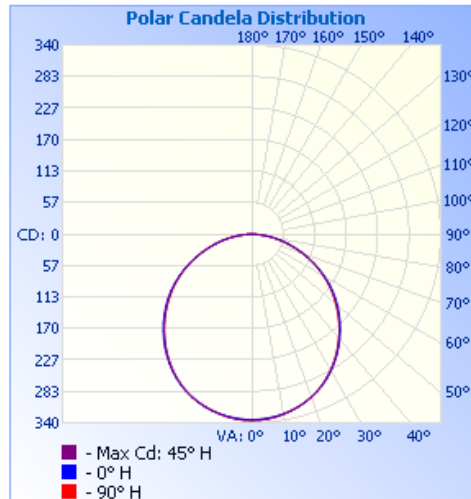

SPECIFICATIONS⁺:

PARAMETERS	PLHV-6065N-80110-RD-04	PLHV-12065N-80110-RD-06
System Power	6W	12W
Color Temperature (CCT)	3000K, 4000K, 5700K, 6500K (standard model)	
CRI	80 Ra	
Luminous Flux	420 lm	960 lm
Luminous Efficacy	70 lm/W	80 lm/W
Input Voltage	85-265 Vac (220VAC nominal), 50/60Hz	
Power Supply Efficiency	90%	
Dimming	Non-dimmable (Dimming option is available)	
Beam Angle	110 Degrees	
Design Life	30,000 hours	
Housing Color	White (Power Coating)	
Housing Material	Thermal plastic	
Diffuser Material	Polycarbonate (frost)	
Housing Shape	Round	
Product Size	Ø116xH13mm	Ø164xH13mm
Cutout Size	Ø55~90mm	φ60~130mm
Packaging Size	W178xL122xH32mm	W225xL170xH32mm
Net Weight	140g	230g
Gross Weight	250g	390g

PRODUCT PHOTOS:

12W

6W

ORDERING INFORMATION: e.g., PLHV-6065N-80110-RD-04

Series		Wattage		Color Temperature (CCT)		Dimming		CRI		Beam Angle		Diameter	
PLHV	“VERSA”	60	6W	30	3000K	N D	Non-dimmable Dimmable	80	80Ra	110	110 DEG	04	4 inch
		120	12W	40	4000K							06	6 inch
				57	5700K								
				65	6500K								

Max Candela: 335.3 at Horizontal: 45°, Vertical: 2.5°

Input Wattage: 11.9

Luminous Opening: Circular (Dia: 0.15M)

Photometry : Type C

CIE Class: Direct

Cutoff Class: Cutoff

Nema Type: 7 X 7

Zonal Lumen Summary

Zone	Lumens	% Luminaire
0-30	260.3	27%
0-40	426.1	44.2%
0-60	753.5	78.1%
60-90	211.5	21.9%
70-100	90.8	9.4%
90-120	0.0	0%
0-90	965.0	100%
90-180	0.0	0%
0-180	965.0	100%

Lumens Per Zone

Zone	Lumens	% Total	Zone	Lumens	% Total
0-10	31.7	3.3%	90-100	0.0	0%
10-20	90.8	9.4%	100-110	0	0%
20-30	137.9	14.3%	110-120	0	0%
30-40	165.8	17.2%	120-130	0	0%
40-50	171.4	17.8%	130-140	0	0%
50-60	156.0	16.2%	140-150	0	0%
60-70	120.7	12.5%	150-160	0	0%
70-80	71.2	7.4%	160-170	0	0%
80-90	19.6	2.0%	170-180	0	0%