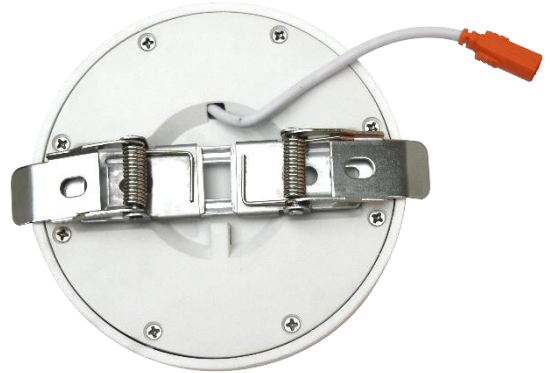

“VERSA” LED PANEL LIGHT (Model: PLHV)

PRODUCT PHOTOS:

12W

6W

ORDERING INFORMATION: e.g., PLHV-6065N-80110-RD-04

Series		Wattage		Color Temperature (CCT)		Dimming		CRI		Beam Angle		Diameter	
PLHV	“VERSA”	60	6W	30	3000K	N D	Non-dimmable Dimmable	80	80Ra	110	110 DEG	04	4 inch
		120	12W	40	4000K							06	6 inch
				57	5700K								
				65	6500K								

REVISION: 4

Date: 2017.08.31

Title: “VERSA” LED PANEL LIGHT

Model: PLHV

SHEET No: 2 of 4

Version: 2.1