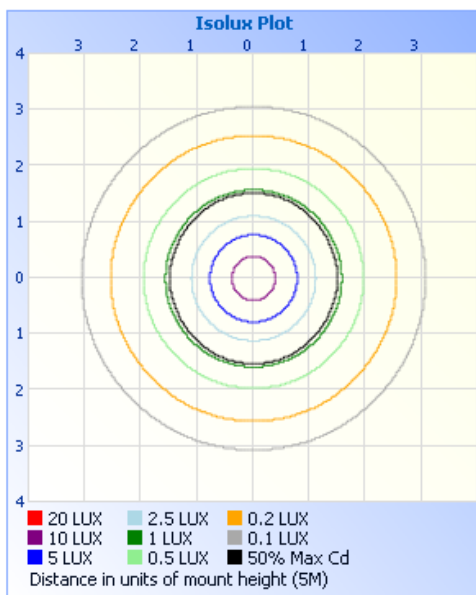

SPECIFICATIONS⁺:

PARAMETERS	PLHV-6065N-80110-RD-04	PLHV-12065N-80110-RD-06
System Power	6W	12W
Color Temperature (CCT)	3000K, 4000K, 5700K, 6500K (standard model)	
CRI	80 Ra	
Luminous Flux	420 lm	960 lm
Luminous Efficacy	70 lm/W	80 lm/W
Input Voltage	85-265 Vac (220VAC nominal), 50/60Hz	
Power Supply Efficiency	90%	
Dimming	Non-dimmable (Dimming option is available)	
Beam Angle	110 Degrees	
Design Life	30,000 hours	
Housing Color	White (Power Coating)	
Housing Material	Thermal plastic	
Diffuser Material	Polycarbonate (frost)	
Housing Shape	Round	
Product Size	Ø116xH13mm	Ø164xH13mm
Cutout Size	Ø55~90mm	φ60~130mm
Packaging Size	W178xL122xH32mm	W225xL170xH32mm
Net Weight	140g	230g
Gross Weight	250g	390g

Max Candela: 335.3 at Horizontal: 45°, Vertical: 2.5°

Input Wattage: 11.9

Luminous Opening: Circular (Dia: 0.15M)

Photometry : Type C

CIE Class: Direct

Cutoff Class: Cutoff

Nema Type: 7 X 7

Zonal Lumen Summary

Zone	Lumens	% Luminaire
0-30	260.3	27%
0-40	426.1	44.2%
0-60	753.5	78.1%
60-90	211.5	21.9%
70-100	90.8	9.4%
90-120	0.0	0%
0-90	965.0	100%
90-180	0.0	0%
0-180	965.0	100%

Lumens Per Zone

Zone	Lumens	% Total	Zone	Lumens	% Total
0-10	31.7	3.3%	90-100	0.0	0%
10-20	90.8	9.4%	100-110	0	0%
20-30	137.9	14.3%	110-120	0	0%
30-40	165.8	17.2%	120-130	0	0%
40-50	171.4	17.8%	130-140	0	0%
50-60	156.0	16.2%	140-150	0	0%
60-70	120.7	12.5%	150-160	0	0%
70-80	71.2	7.4%	160-170	0	0%
80-90	19.6	2.0%	170-180	0	0%