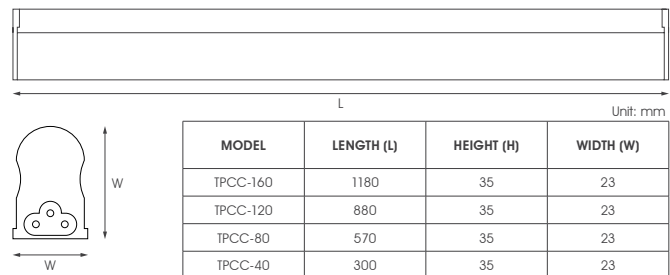

## SPECIFICATIONS+

MODELS	T5CC-160 (1200mm)	T5CC-120 (900mm)	T5CC-80 (600mm)	T5CC-40 (300mm)
System Power	16W	12W	8W	4W
Color Temperature (CCT)	3000K, 4000K, 6500K (Standard Model)			
CRI	>80 Ra			
Luminous Flux	1600lm	1200lm	800lm	400lm
Input Voltage	90-305 Vac, 50/60 Hz			
Surge Protection	2.5 kV			
Power Factor	> 0.9			
Power Supply Efficiency	90%			
Total Harmonic Distortion	< 20%			
Dimming	Non-Dimmable			
Beam Angle	140°			
Design Life	> 30,000 Hours			
Design	Integrated / Batten Type			
Housing Material	Aluminum			
Diffuser Material	Polycarbonate (Frost)			
Product Size	L1180 x W23 x H35 mm	L880 x W23 x H35 mm	L570 x W23 x H35 mm	L300 x W23 x H35 mm
Packaging Size	L1250 x W25 x H38 mm	L950 x W25 x H38 mm	L650 x W25 x H38 mm	L340 x W23 x H35 mm
Net Weight	225g	190g	145g	85g
Gross Weight	345g	290g	195g	115g
Power Supply (SMPS)	Internal (Integrated)			

+Product specifications are subject to changes without notice

CON LUX DIAGRAM			
	CENTER BEAM LUX	BEAM WIDTH	
0.8 m	568.0 LUX	2.7 m	5.0 m
1.7 m	142.0 LUX	5.5 m	10.0 m
2.5 m	63.0 LUX	8.2 m	15.0 m
3.3 m	35.4 LUX	10.9 m	20.0 m
4.2 m	22.7 LUX	13.6 m	25.0 m
5.0 m	15.8 LUX	16.4 m	30.0 m

■ VERTICAL SPREAD: 117° ■ HORIZONTAL SPREAD: 143°

\* Photometric test results of only 16W degree beam angle are shown. Test results of other wattages and beam angle are available upon request.

ORDERING INFORMATION: e.g., T5CC-16030N-121											
SERIES		WATTAGE		CCT		DIMMING		LENGTH		DESIGN	
T5CC	"CORE" T5 BATTEN COMMERCIAL GRADE	160	16W	30	3000K	N	NON-DIMMABLE	12	1200mm (4ft)	I	Integrated
		120	12W	40	4000K			09	900mm (3ft)		
		80	8W	65	6500K			06	600mm (2ft)		
		40	4W					03	300mm (1ft)		