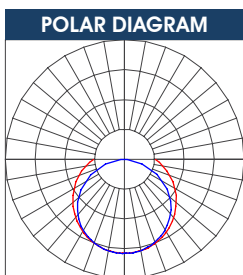

## FEATURES

- Replaces existing T5 fluorescent tubes; general lighting, cove lighting, etc.
- Low cost and affordable, yet durable and reliable
- 100 Lumens/W
- >30,000 hours design life
- Available in different length/wattage: 16W (4ft), 12W (3ft), 8W (2ft) and 4W (1ft)
- Integrated / batten type design
- Transparent caps to achieve more uniform light pattern at the joint
- Wide voltage range (90-305Vac) for protection against voltage fluctuations
- Surge protection (2.5kV) for protection against transient voltage

## SPECIFICATIONS+

MODELS	T5CC-160 (1200mm)	T5CC-120 (900mm)	T5CC-80 (600mm)	T5CC-40 (300mm)
System Power	16W	12W	8W	4W
Color Temperature (CCT)	3000K, 4000K, 6500K (Standard Model)			
CRI	>80 Ra			
Luminous Flux	1600lm	1200lm	800lm	400lm
Input Voltage	90-305 Vac, 50/60 Hz			
Surge Protection	2.5 kV			
Power Factor	> 0.9			
Power Supply Efficiency	90%			
Total Harmonic Distortion	< 20%			
Dimming	Non-Dimmable			
Beam Angle	140°			
Design Life	> 30,000 Hours			
Design	Integrated / Batten Type			
Housing Material	Aluminum			
Diffuser Material	Polycarbonate (Frost)			
Product Size	L1180 x W23 x H35 mm	L880 x W23 x H35 mm	L570 x W23 x H35 mm	L300 x W23 x H35 mm
Packaging Size	L1250 x W25 x H38 mm	L950 x W25 x H38 mm	L650 x W25 x H38 mm	L340 x W23 x H35 mm
Net Weight	225g	190g	145g	85g
Gross Weight	345g	290g	195g	115g
Power Supply (SMPS)	Internal (Integrated)			

+Product specifications are subject to changes without notice

CON LUX DIAGRAM			
	CENTER BEAM LUX	BEAM WIDTH	
0.8 m	568.0 LUX	2.7 m	5.0 m
1.7 m	142.0 LUX	5.5 m	10.0 m
2.5 m	63.0 LUX	8.2 m	15.0 m
3.3 m	35.4 LUX	10.9 m	20.0 m
4.2 m	22.7 LUX	13.6 m	25.0 m
5.0 m	15.8 LUX	16.4 m	30.0 m