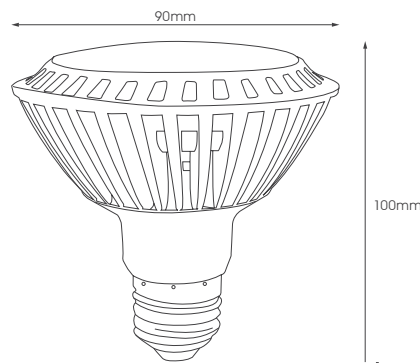

SPECIFICATIONS+

MODEL	P30CV-150XXD
System Power	15W
Input Voltage	180-265Vac
Luminous Flux	1500 Lumens
Color Temperature (CCT)	3000K, 4000K, 6000K
CRI	80 Ra
Luminous Efficiency	100 Lumens/W
Beam Angle	120°
Dimming	Dimmable
Design Life	30,000 Hours
Housing Material	Diecast Aluminum
Housing Color	Dark grey
Dimension	Ø90mm x H100mm

+ Product specifications are subject to changes without notice.

PAR30