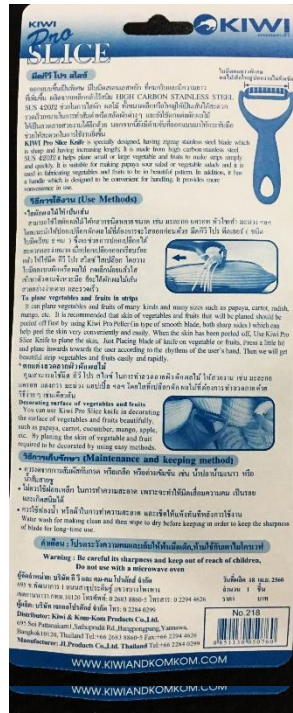

Payment methods

- Paypal – with 5% fee on top of total amount
- TransferWise – Cheaper fee than Paypal
- Azimo – No fee for the first transfer

Shipping methods

- DHL Express – 2-4 working days
- Sea freight – Surface service by Thailand Post
 - About 2-3 months (Usually 2 months)

Extras

Retail Price / PC

100 Thai baht

KIWI No. 218
Fruit&Vegetable Slicer

220 Thai baht

KIWI No.840
7" Bone Cleaver Knife – Wood handle
(No cardboard packaging)

Please contact us for other products. Service charge may apply.