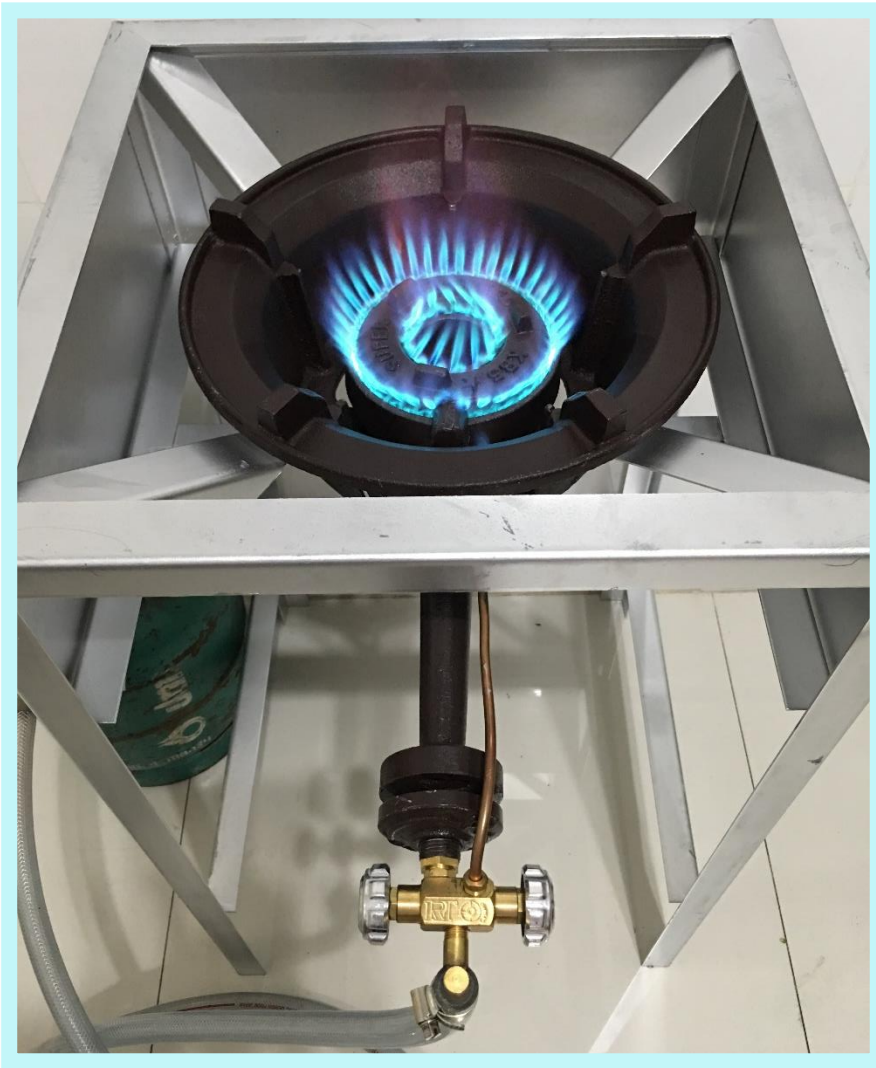

KB5 SuperPan High Pressure Burner

CE

Extra thick body 3mm.
& New base design

removable pan support
for small pots.

High quality brass valve
with pilot flame

Optional fitting
on request

KB5 SuperPan
Diameter : 29 cm
Height : 12.40 cm
N.W. : 7 kgs.

14-inch wok

Comes with support for small pot

	Models	Retail Price / Set
A	 <p>Standard fitting</p>	<p>970 Thai baht</p> <p><i>This price includes small-pot support.</i></p>
B	 <p>F-14 : 90-degree fitting</p>	<p>1,060 Thai baht</p> <p><i>This price includes small-pot support.</i></p>
C	<p>Outlet : 3/8"-19BSPF-LH</p>  <p>NEW! 90-degree fitting Left-hand thread for Europe</p>	<p>1,140 Thai baht</p> <p><i>This price includes small-pot support.</i></p>
Optional	 <p>Wind shield</p>	<p>Add 150 baht</p>