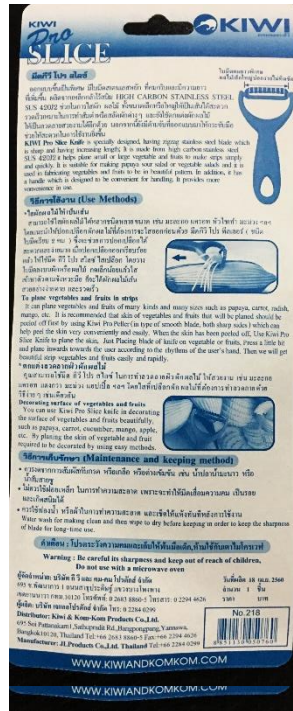

Payment methods

- Paypal – with 5% fee on top of total amount
- Azimo – No fee for the first transfer

Shipping methods

- DHL Express – 2-4 working days
- Sea freight – Surface service by Thailand Post
 - About 2-3 months (Usually 2 months)

Extras

Retail Price / PC

100 Thai baht

KIWI No. 218
Fruit&Vegetable Slicer

220 Thai baht

KIWI No.840
7" Bone Cleaver Knife – Wood handle
(No cardboard packaging)

Please contact us for other products. Service charge may apply.