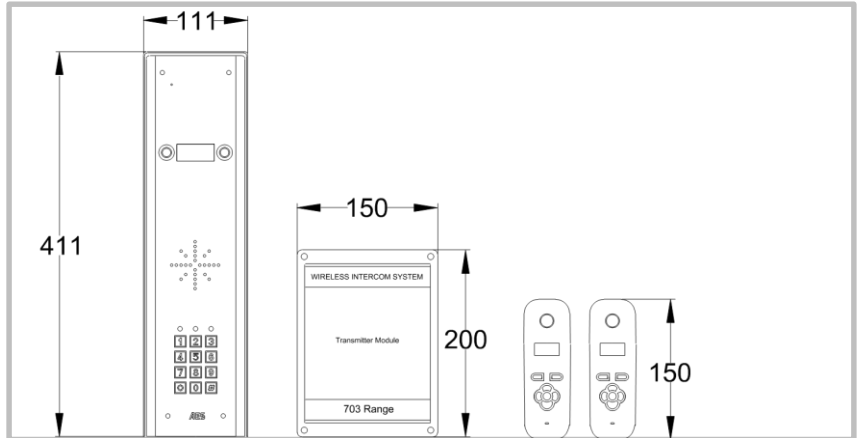

DECT 703

MULTI BUTTON

Power supply	12-24v ac/dc (24v dc adaptor included) (depending on model)	Cable between speech unit & transmitter	4 metre screened CAT5 included.
Current consumption	50mA standby, 1 amp peak.	Max cable length	8 metres max
Relay outputs	2	Cable cores	2 x SPK, 2 x MIC, 2 x button, 2 x relay, 2 x power.
Relay time	Adjustable, 1,3,5,9 secs.	Speech unit IP rating	IP55
Relay load	Max 2 amps, 24v ac.	Transmitter IP rating	IP65
Technology type	Digital DECT	Manufacturer warranty	2 years return to base.
Handsets per system	4	Keypad programming	On the keypad.
Range	Practical working range of 110 metres. 400 metres open field conditions	Keypad codes	1200 codes total

DECT 703

MULTI BUTTON

Kits & Part numbers

703

703-HS2 – 2 button kit, with 2 handsets, hooded panel.

703-HS3 – 4 button kit, with 3 handsets (1 button spare), hooded panel.

703-HS4 – 4 button kit, with 4 handsets, hooded panel.

DECT 703

MULTI BUTTON

Kits & Part numbers

703

703-HSK2 – 2 button kit, with 2 handsets, hooded panel with keypad.

703-HSK3 – 4 button kit, with 3 handsets (1 button spare), hooded panel with keypad.

703-HSK4 – 4 button kit, with 4 handsets, hooded panel with keypad.