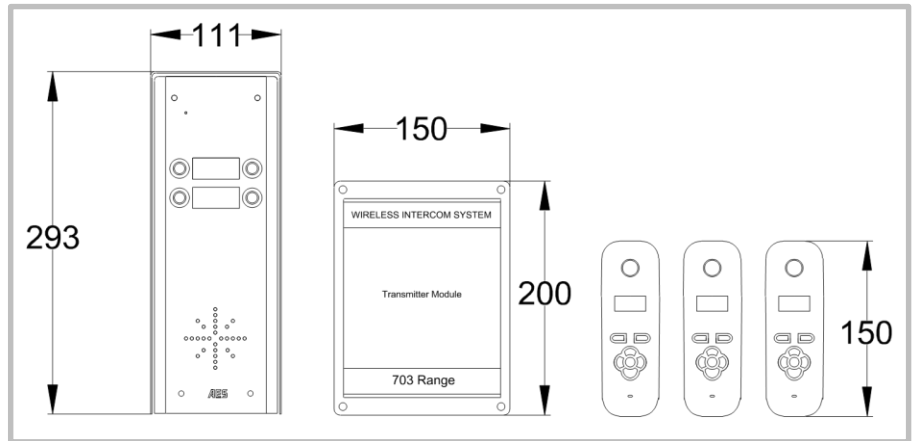

DECT 703

MULTI BUTTON

Power supply	12-24v ac/dc (24v dc adaptor included) (depending on model)	Cable between speech unit & transmitter	4 metre screened CAT5 included.
Current consumption	50mA standby, 1 amp peak.	Max cable length	8 metres max
Relay outputs	2	Cable cores	2 x SPK, 2 x MIC, 2 x button, 2 x relay, 2 x power.
Relay time	Adjustable, 1,3,5,9 secs.	Speech unit IP rating	IP55
Relay load	Max 2 amps, 24v ac.	Transmitter IP rating	IP65
Technology type	Digital DECT	Manufacturer warranty	2 years return to base.
Handsets per system	4	Keypad programming	On the keypad.
Range	Practical working range of 110 metres. 400 metres open field conditions	Keypad codes	1200 codes total

DECT 703

MULTI BUTTON

Kits & Part numbers

703

703-HS2 – 2 button kit, with 2 handsets, hooded panel.

703-HS3 – 4 button kit, with 3 handsets (1 button spare), hooded panel.

703-HS4 – 4 button kit, with 4 handsets, hooded panel.

DECT 703

MULTI BUTTON

Kits & Part numbers

703

703-HSK2 – 2 button kit, with 2 handsets, hooded panel with keypad.

703-HSK3 – 4 button kit, with 3 handsets (1 button spare), hooded panel with keypad.

703-HSK4 – 4 button kit, with 4 handsets, hooded panel with keypad.