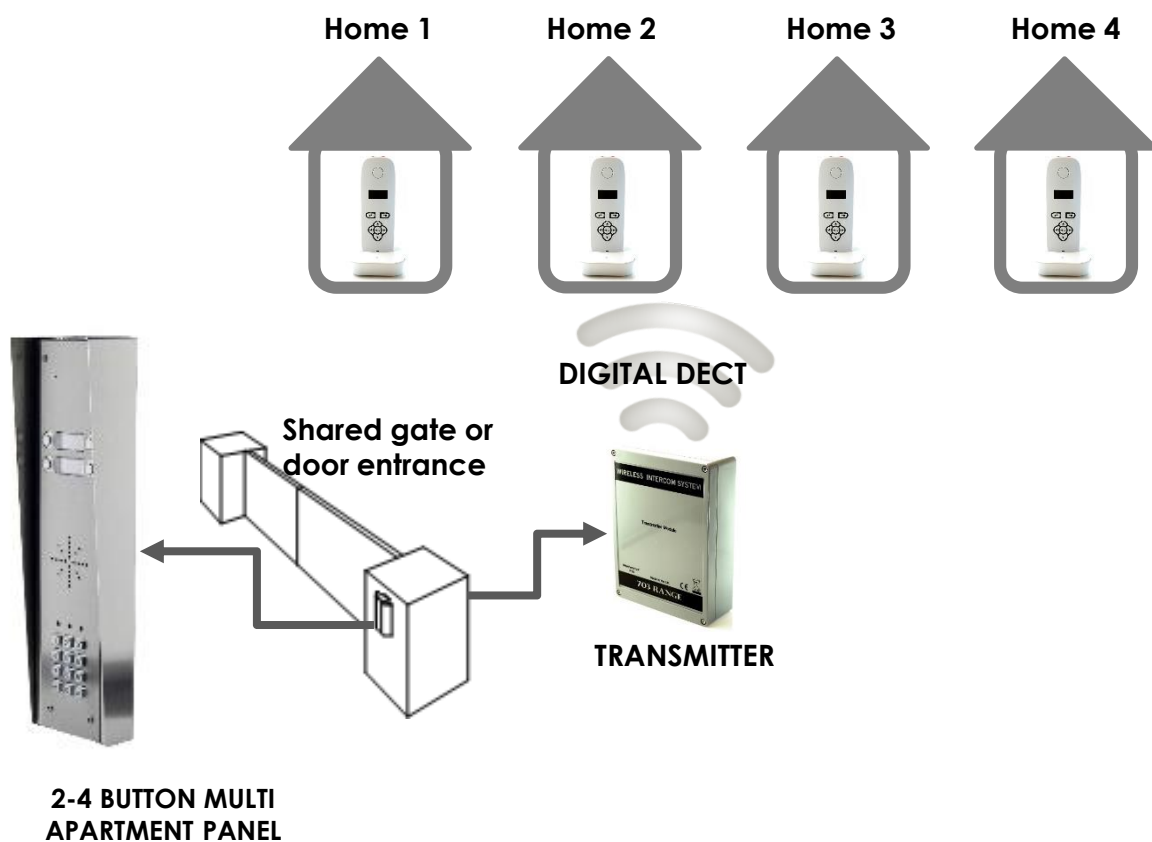

DECT 703

MULTI BUTTON

703

- Digital D.E.C.T wireless intercom system for flats, apartments or shared gate entrances.
- Up to 4 call buttons, each button calling a different handset.
- Working range of 100 metres through concrete (up to 400 metres open field conditions).
- 1 handset per property or apartment.
- *NEW* - Now available with 2 relay outputs!
- *Coming soon* - 12-24v ac/dc power supply range (CAT5/alarm power cable friendly*)!
- *NEW* - Now available with 2 relay outputs!
- *NEW* - Now available optional range extending antenna!
- Simple setup and install.
- Keypad option for coded access.
- Built in voicemail feature for missed callers, user can listen to messages on handset.
- 2 year manufacturers warranty.

DECT 703

MULTI BUTTON

Power supply	12-24v ac/dc (24v dc adaptor included) (depending on model)	Cable between speech unit & transmitter	4 metre screened CAT5 included.
Current consumption	50mA standby, 1 amp peak.	Max cable length	8 metres max
Relay outputs	2	Cable cores	2 x SPK, 2 x MIC, 2 x button, 2 x relay, 2 x power.
Relay time	Adjustable, 1,3,5,9 secs.	Speech unit IP rating	IP55
Relay load	Max 2 amps, 24v ac.	Transmitter IP rating	IP65
Technology type	Digital DECT	Manufacturer warranty	2 years return to base.
Handsets per system	4	Keypad programming	On the keypad.
Range	Practical working range of 110 metres. 400 metres open field conditions	Keypad codes	1200 codes total

DECT 703

MULTI BUTTON

Kits & Part numbers

703

703-HS2 – 2 button kit, with 2 handsets, hooded panel.

703-HS3 – 4 button kit, with 3 handsets (1 button spare), hooded panel.

703-HS4 – 4 button kit, with 4 handsets, hooded panel.

DECT 703

MULTI BUTTON

Kits & Part numbers

703

703-HSK2 – 2 button kit, with 2 handsets, hooded panel with keypad.

703-HSK3 – 4 button kit, with 3 handsets (1 button spare), hooded panel with keypad.

703-HSK4 – 4 button kit, with 4 handsets, hooded panel with keypad.