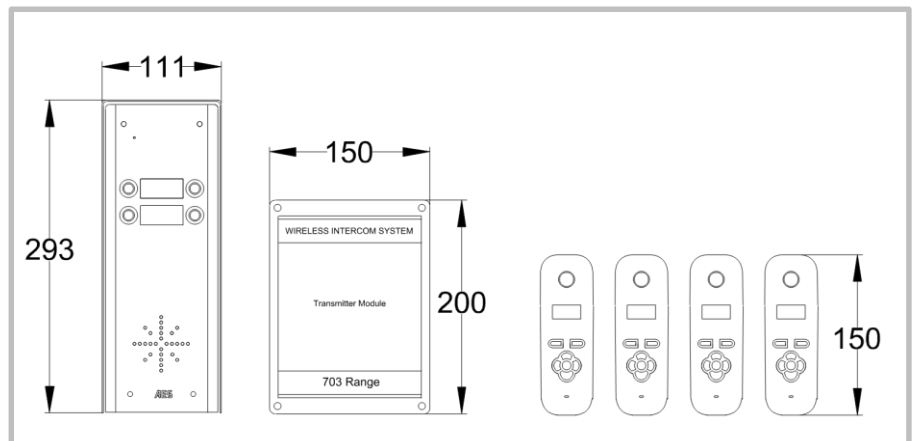

DECT 703

MULTI BUTTON

Power supply	12-24v ac/dc (24v dc adaptor included) (depending on model)	Cable between speech unit & transmitter	4 metre screened CAT5 included.
Current consumption	50mA standby, 1 amp peak.	Max cable length	8 metres max
Relay outputs	2	Cable cores	2 x SPK, 2 x MIC, 2 x button, 2 x relay, 2 x power.
Relay time	Adjustable, 1,3,5,9 secs.	Speech unit IP rating	IP55
Relay load	Max 2 amps, 24v ac.	Transmitter IP rating	IP65
Technology type	Digital DECT	Manufacturer warranty	2 years return to base.
Handsets per system	4	Keypad programming	On the keypad.
Range	Practical working range of 110 metres. 400 metres open field conditions	Keypad codes	1200 codes total

DECT 703

MULTI BUTTON

Kits & Part numbers

703

703-HS2 – 2 button kit, with 2 handsets, hooded panel.

703-HS3 – 4 button kit, with 3 handsets (1 button spare), hooded panel.

703-HS4 – 4 button kit, with 4 handsets, hooded panel.

DECT 703

MULTI BUTTON

Kits & Part numbers

703

703-HSK2 – 2 button kit, with 2 handsets, hooded panel with keypad.

703-HSK3 – 4 button kit, with 3 handsets (1 button spare), hooded panel with keypad.

703-HSK4 – 4 button kit, with 4 handsets, hooded panel with keypad.