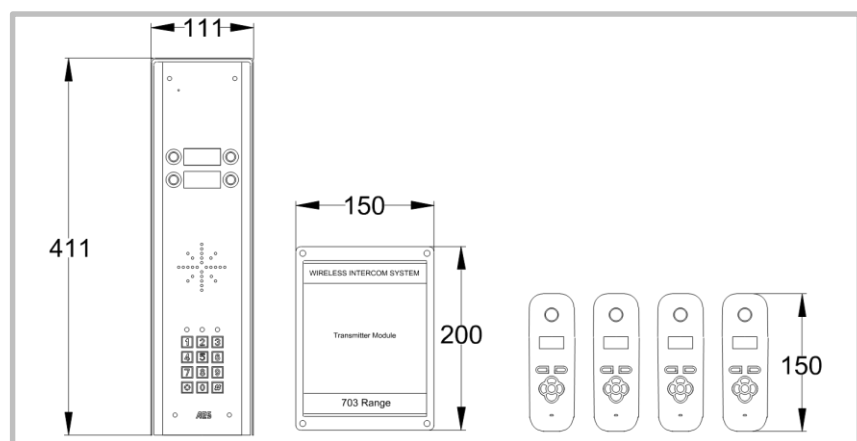

DECT 703

MULTI BUTTON

Kits & Part numbers

703

703-HS2 – 2 button kit, with 2 handsets, hooded panel.

703-HS3 – 4 button kit, with 3 handsets (1 button spare), hooded panel.

703-HS4 – 4 button kit, with 4 handsets, hooded panel.

DECT 703

MULTI BUTTON

Kits & Part numbers

703

703-HSK2 – 2 button kit, with 2 handsets, hooded panel with keypad.

703-HSK3 – 4 button kit, with 3 handsets (1 button spare), hooded panel with keypad.

703-HSK4 – 4 button kit, with 4 handsets, hooded panel with keypad.