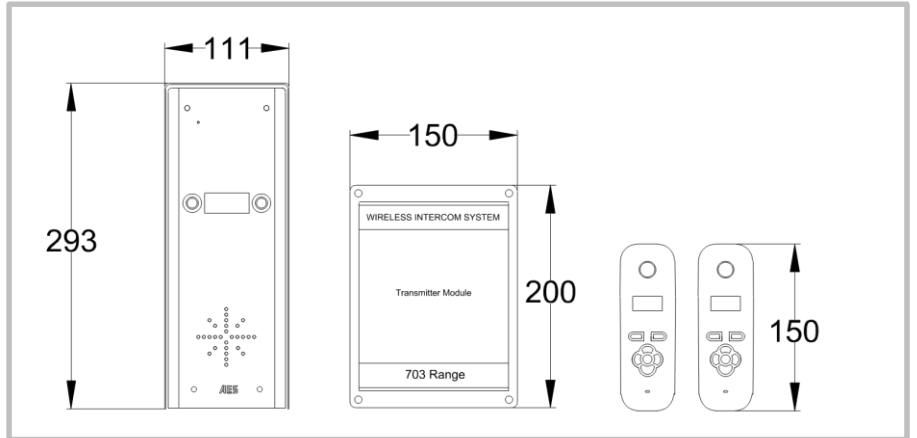

DECT 703

MULTI BUTTON

Power supply	12-24v ac/dc (24v dc adaptor included) (depending on model)	Cable between speech unit & transmitter	4 metre screened CAT5 included.
Current consumption	50mA standby, 1 amp peak.	Max cable length	8 metres max
Relay outputs	2	Cable cores	2 x SPK, 2 x MIC, 2 x button, 2 x relay, 2 x power.
Relay time	Adjustable, 1,3,5,9 secs.	Speech unit IP rating	IP55
Relay load	Max 2 amps, 24v ac.	Transmitter IP rating	IP65
Technology type	Digital DECT	Manufacturer warranty	2 years return to base.
Handsets per system	4	Keypad programming	On the keypad.
Range	Practical working range of 110 metres. 400 metres open field conditions	Keypad codes	1200 codes total

DECT 703

MULTI BUTTON

Kits & Part numbers

703

703-HS2 – 2 button kit, with 2 handsets, hooded panel.

703-HS3 – 4 button kit, with 3 handsets (1 button spare), hooded panel.

703-HS4 – 4 button kit, with 4 handsets, hooded panel.