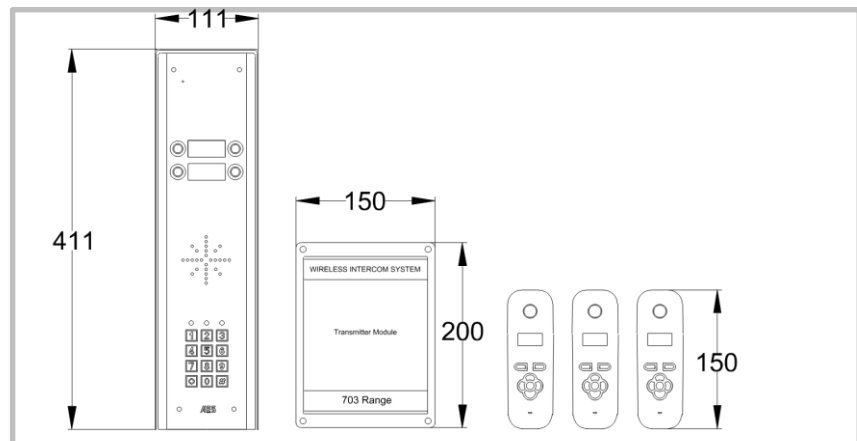

DECT 703

MULTI BUTTON

Kits & Part numbers

703

703-HSK2 – 2 button kit, with 2 handsets, hooded panel with keypad.

703-HSK3 – 4 button kit, with 3 handsets (1 button spare), hooded panel with keypad.

703-HSK4 – 4 button kit, with 4 handsets, hooded panel with keypad.