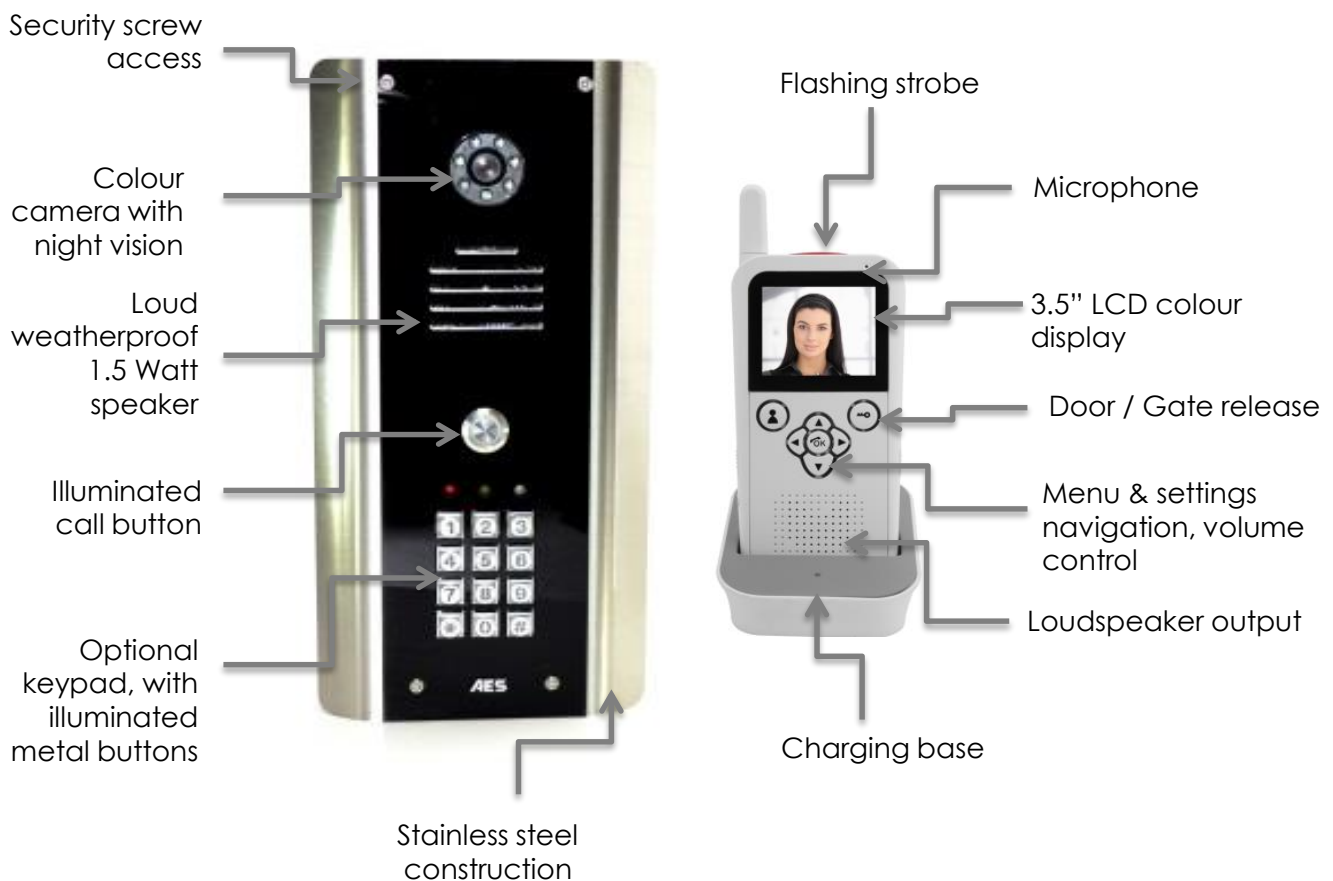

DECT 605

Wireless Video Intercom

Night illumination

- Wireless video intercom system for gates.
- Longest range Rf video intercom in the world, working range 200 metres (450m open field).
- Unique technology combining 2.4GHz digital & DECT 1.88GHz digital signals.
- Colour camera with infrared night vision capability.
- Long range antenna as standard.
- Gate / Door release relay built in.
- Optional keypad for access control.

DECT 605

Wireless Video Intercom

- Dual technology using 2.4GHz digital spread spectrum for one way video and two way DECT digital 1.88GHz for voice, giving world leading range capability.
- Add up to a total of 3 audio handsets to compliment the main video handset.
- Voicemail feature built in.

DECT 605

Wireless Video Intercom

Technical Details

Power supply	12v dc (adaptor included)
Current consumption	50mA standby, 1Amp calling
Relay outputs	1
Relay type	N/O & N/C contacts
Relay time	Fixed 4 seconds
Relay load	2A 24v AC max
IP rating	IP55
Camera	Colour, 80 degree viewing angle

605-ABK (Architectural Model with Keypad)

- Stylish curved architectural model.
- Modern blue back lighting effect.
- BS316 marine grade, brushed stainless steel construction with gloss acrylic trim.
- Kit includes speech panel, antenna, power supply, handset, charging base, charger and install manual.