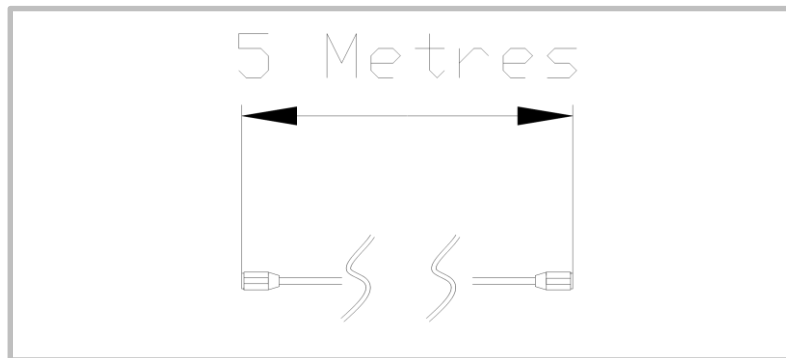

605-EH (Extra Handset)

-Add up to 3 additional audio handsets to any 605 video kit as additional slave handsets.
(Note: this is same handset used for 603 kits).