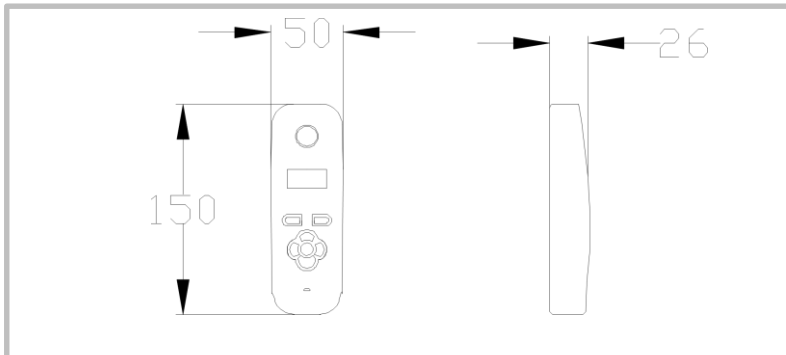

DECT 605

Kits & Part numbers