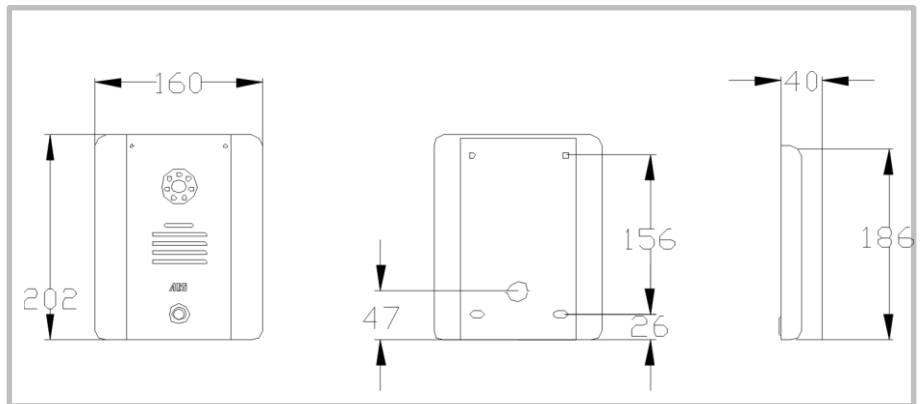

DECT 605

Kits & Part numbers

605-AB (Standard Architectural Model)

- -Stylish curved architectural model.
- -Modern blue back lighting effect.
- -BS316 marine grade, brushed stainless steel construction with gloss acrylic trim.
- -Kit includes speech panel, antenna, power supply, handset, charging base, charger and install manual.