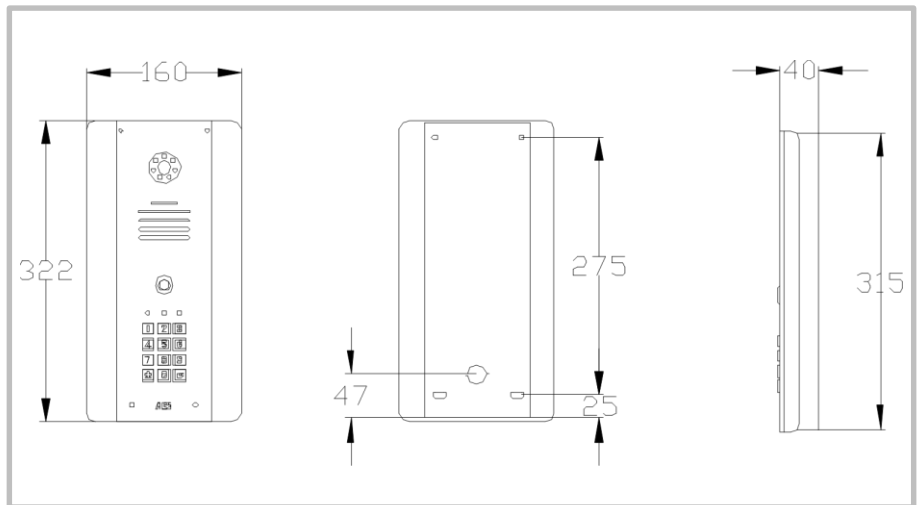

DECT 605

Kits & Part numbers

605-AB (Standard Architectural Model)

- Stylish curved architectural model.
- Modern blue back lighting effect.
- BS316 marine grade, brushed stainless steel construction with gloss acrylic trim.
- Kit includes speech panel, antenna, power supply, handset, charging base, charger and install manual.