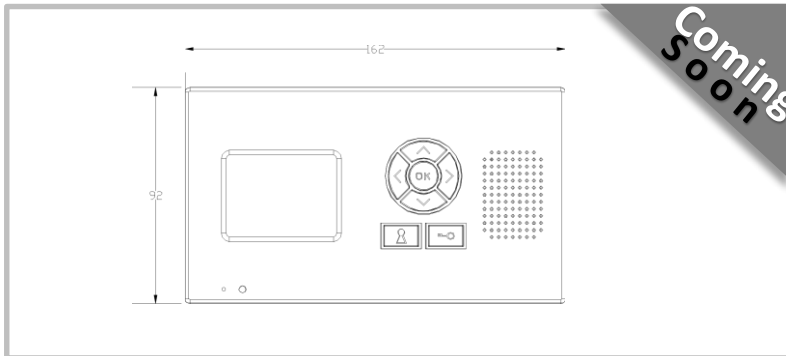

605-AC5 (Antenna Cable)

-Antenna extension cable kit.
-Complete with SMA male – female couplings.
-5 metres long to extend antenna height or location to achieve better results.