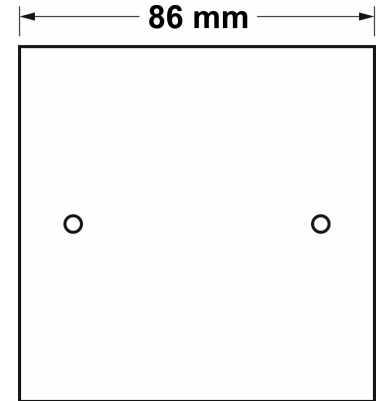

Internal quality only

Specification:

12-28Vdc

4 position sensitivity adjustment

Touch - Proximity

Timed clean relay output

Sounder on activation

Selectable red, green & blue LED's