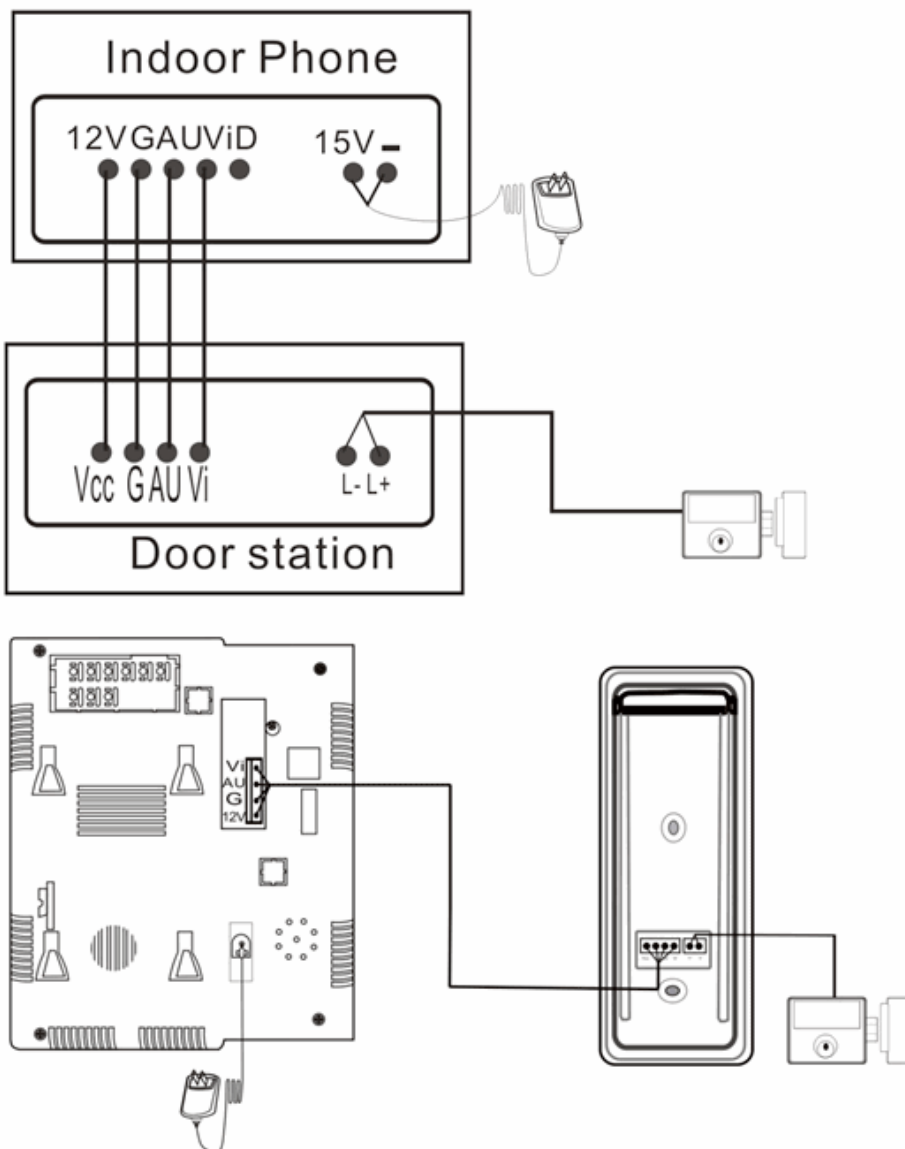

2. Rear view

- Vi Video line connect with indoor phone Vi
- AU AU talking, calling and unlock line, connect with indoor phone AU
- G A common line, connect with indoor phone G
- 12V Power supply of door unit, connect with indoor phone 12V
- L+ Connects with lock. This line can be the signal line if it's not used for the lock, high level is for unlocking.
- L- Connect with lock. This line can be the common line if it's not used for the lock.

Functions:

- Two way communication
- Unlock
- Transmit video image
- Power indicator
- IR camera
- Heavy duty, vandal proof

Specification:

Temperature	-40°C~70°C
Relative humidity	45%~95%
Atmospheric pressure	86Kpa~108Kpa
Fire endurance rating	IP33
Working voltage	DC12V
Static current	0.17mA
Working current	150mA
Camera	Color 420L; B/W 480L
Dimension	180×70×50mm
N.W	845g

Installation:

Operation:

Calling: Press 'Call' button to call indoor phone and talk with the householder. They can then unlock the door by pressing the 'Unlock' button.