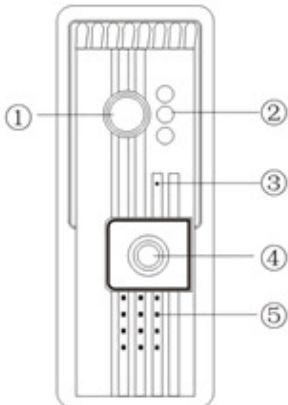

C Prox Ltd (inc Quantek)

59 Sheffield Road, Dronfield, S18 2GF

+44(0)1246 417113 sales@cproxltd.com www.quantek.co.uk

D6D3 Call Point

1. Front view