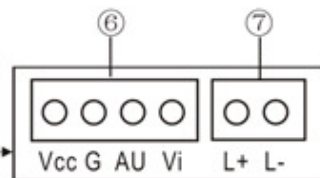

2. Rear view

- Vi Video line connect with indoor phone Vi
- AU AU talking, calling and unlock line, connect with indoor phone AU
- G A common line, connect with indoor phone G
- 12V Power supply of door unit, connect with indoor phone 12V
- L+ Connects with lock. This line can be the signal line if it's not used for the lock, high level is for unlocking.
- L- Connect with lock. This line can be the common line if it's not used for the lock.

Functions:

- Two way communication
- Unlock
- Transmit video image
- Power indicator
- IR camera
- Heavy duty, vandal proof

Specification:

Temperature	-40°C~70°C
Relative humidity	45%~95%
Atmospheric pressure	86Kpa~108Kpa
Fire endurance rating	IP33
Working voltage	DC12V
Static current	0.17mA
Working current	150mA
Camera	Color 420L; B/W 480L
Dimension	180×70×50mm
N.W	845g