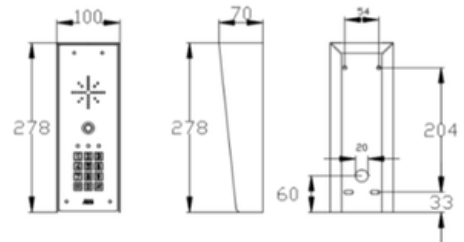

SLIM

Wired Intercom System

Technical Details	
Power	24v dc
Working Distance	150m on 24AWG CAT5 cable
Weather Rating	IP55
Wiring	2 x audio, 2 x power, 2 x door release
Max Handsets	4
Relay Type	N/O momentary 4 second pulse

SLIM IMPK