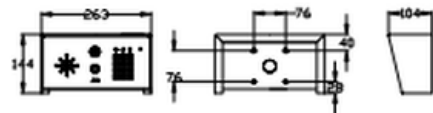

## Wired Intercom System

Technical Details	
Power	24v dc
Working Distance	150m on 24AWG CAT5 cable
Weather Rating	IP55
Wiring	2 x audio, 2 x power, 2 x door release
Max Handsets	4
Relay Type	N/O momentary 4 second pulse

SLIM AB/AS

SLIM IMPK

SLIM IMP PED

SLIM IMPK PED

SLIM ABK/ASK

SLIM IMP