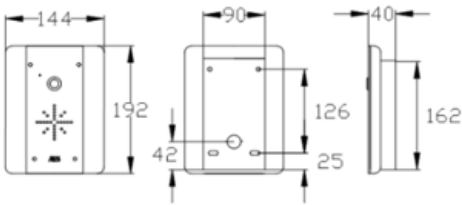

## Wired Intercom System

Technical Details	
Power	24v dc
Working Distance	150m on 24AWG CAT5 cable
Weather Rating	IP55
Wiring	2 x audio, 2 x power, 2 x door release
Max Handsets	4
Relay Type	N/O momentary 4 second pulse