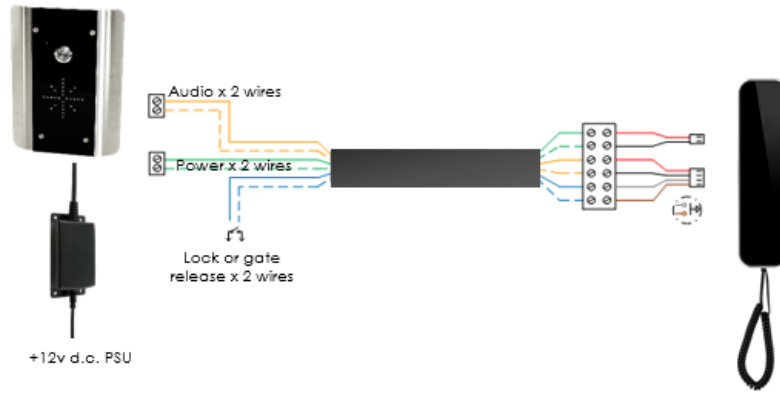

## Wired Intercom System

Technical Details	
Power	24v dc
Working Distance	150m on 24AWG CAT5 cable
Weather Rating	IP55
Wiring	2 x audio, 2 x power, 2 x door release
Max Handsets	4
Relay Type	N/O momentary 4 second pulse