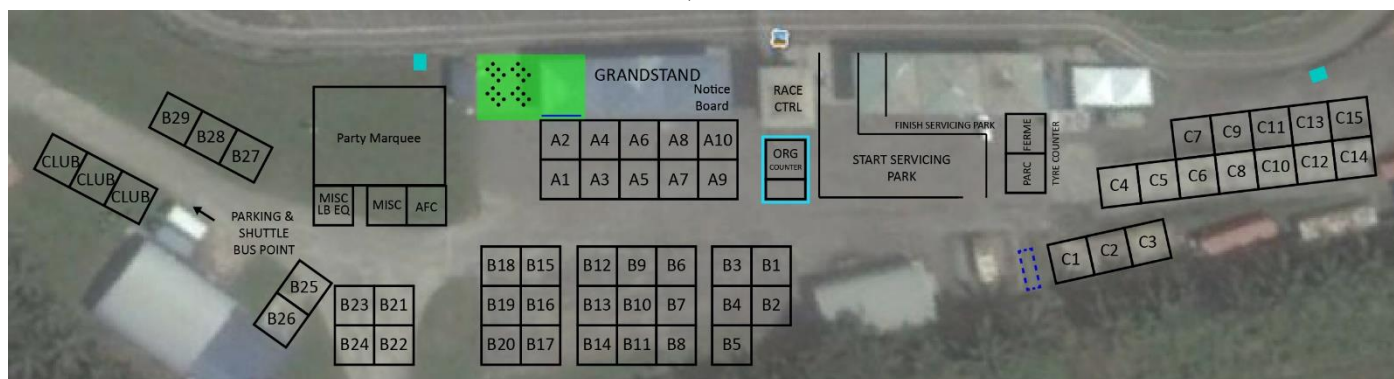

ROUND 6 – SIC IAME SERIES ASIA 2019 SITMAP V1.1, 300819

Paddock Assignment

Team	Paddock
7 Racing	B25 - B26
AutoInc Racing Golden Racing Team Veritas Racing Kart Republic Asia	A1 - A10
Baby Race Asia ESI Motorsport	B1 - B5
BMA Racing Team Projectkartz	B14
DRM Racing Team Simon Racing	B15 - B20
I.S Racing	B6 - B13
Independent	C4
Maxima Motorsports	B21 - B24
PR1 Racing	C1 - C3
RL Karting	B27 - B29
Shadaff Motorsport	C5
Stratos G51 CRG Thailand	C6 - C15