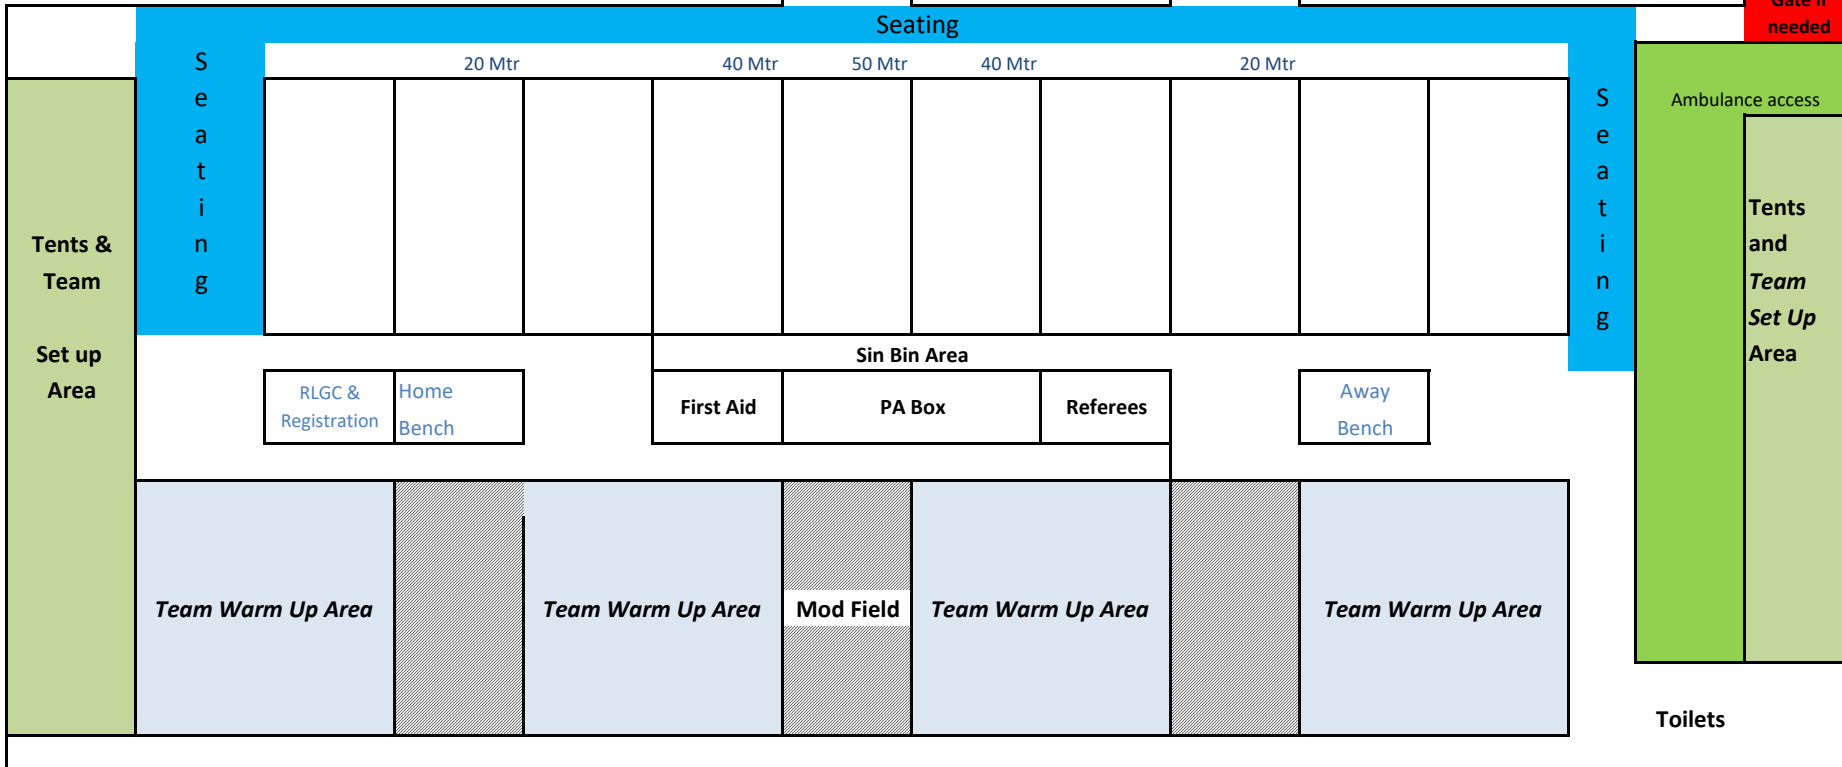

Car Parking on Right

← Car Parking

NOTES: NO DOGS OR SMOKING PERMITTED ON GROUNDS

Beetham Street

2nd Entry Gate if needed

Drumley Street