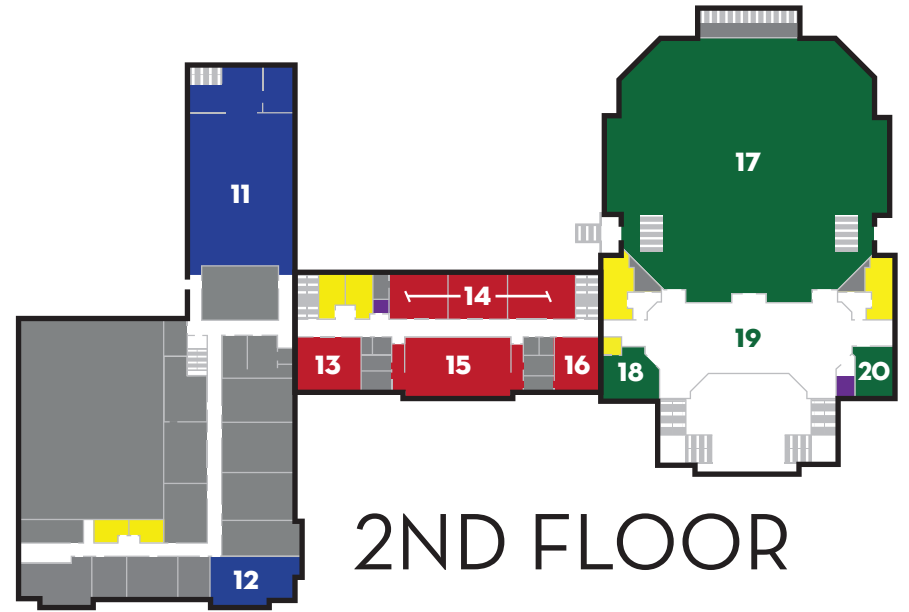

Church Offices
Outreach Offices

1ST FLOOR

2ND FLOOR

CHILDREN'S CENTER (C)

- 1 Spirit Hall/Gymnasium
- 2 Fellowship Hall

MINISTRY CENTER (M)

- 3 Adult Library
- 4 The Forum
- 5 Lackey Chapel
- 6 Cornerstone Gifts

WORSHIP CENTER (W)

- 7 Center Six
Classrooms W150-W165
- 8 The Pit
- 9 Cornerstone Cafe
Coffee area
- 10 Lower Commons

CHILDREN'S CENTER (C)

- 11 Christ Chapel
- 12 Lackey Parlor

MINISTRY CENTER (M)

- 13 Nursery
- 14 Classrooms M237-242
- 15 Music Room
- 16 Bells Room

WORSHIP CENTER (W)

- 17 Sanctuary
- 18 Worship Parlor/
Bride's Room
- 19 Upper Commons
- 20 Tech Suite

KEY