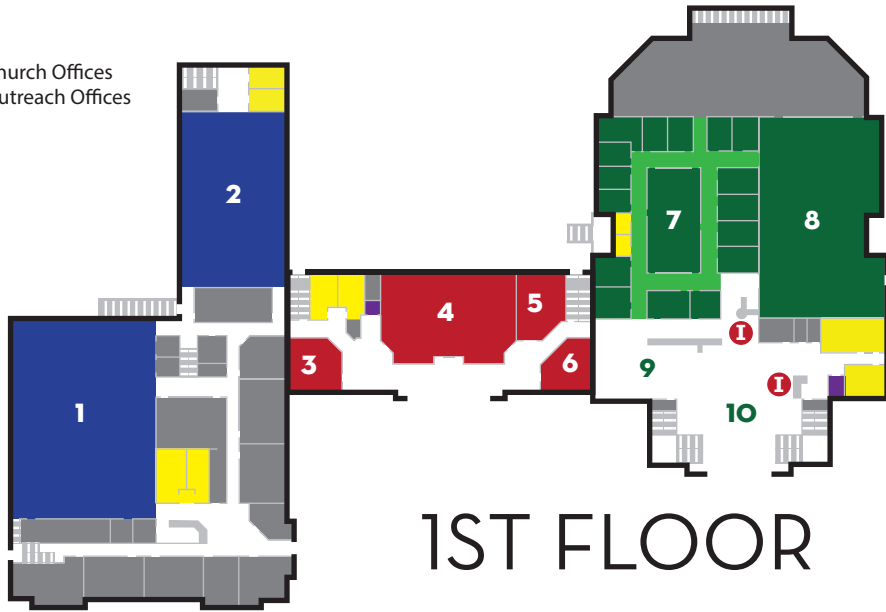

Church Offices
Outreach Offices

1ST FLOOR

2ND FLOOR

CHILDREN'S CENTER (C)

- 1 Spirit Hall/Gymnasium
- 2 Fellowship Hall

MINISTRY CENTER (M)

- 3 Adult Library
- 4 The Forum
- 5 Lackey Chapel
- 6 Cornerstone Gifts

WORSHIP CENTER (W)

- 7 Center Six
Classrooms W150-W165
- 8 The Pit
- 9 Cornerstone Cafe
Coffee area
- 10 Lower Commons

CHILDREN'S CENTER (C)

- 11 Christ Chapel
- 12 Lackey Parlor

MINISTRY CENTER (M)

- 13 Nursery
- 14 Classrooms M237-242
- 15 Music Room
- 16 Bells Room

WORSHIP CENTER (W)

- 17 Sanctuary
- 18 Worship Parlor/
Bride's Room
- 19 Upper Commons
- 20 Tech Suite

KEY