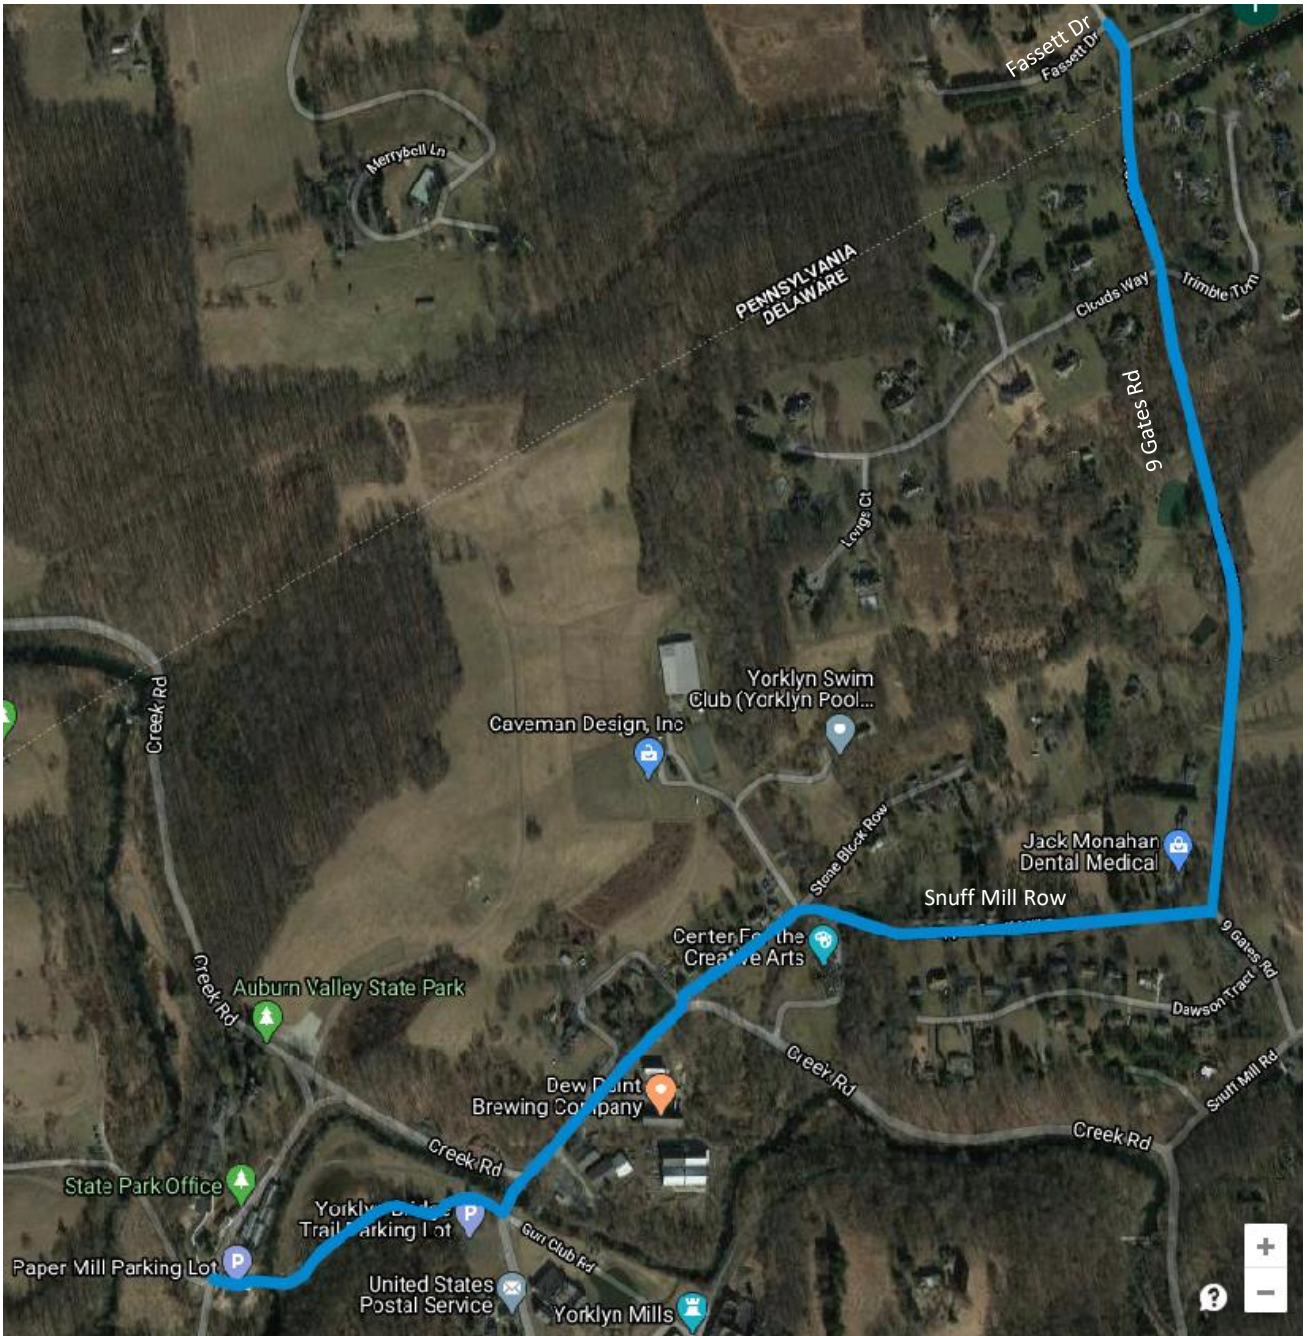

Stateline Woods Preserve Detour

Starting **June 15th**, Stateline Woods Preserve (SWP) will close for trail, restoration, and infrastructure repairs. During the closure the Mason-Dixon Trail will be detoured from the Paper Mill Parking Lot on Benge Road to the intersection of 9 Gates Rd and Fassett Dr following the route shown on the map above.