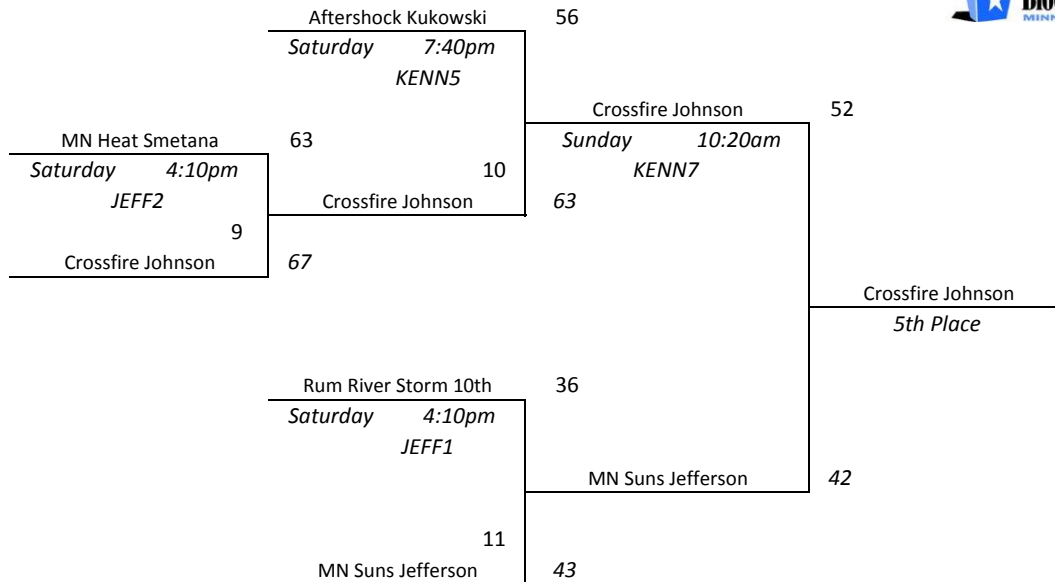

2014 MN AAU 10th Grade D2 State Championship

Gym Key
KENN - Bloomington Kennedy
JEFF - Bloomington Jefferson