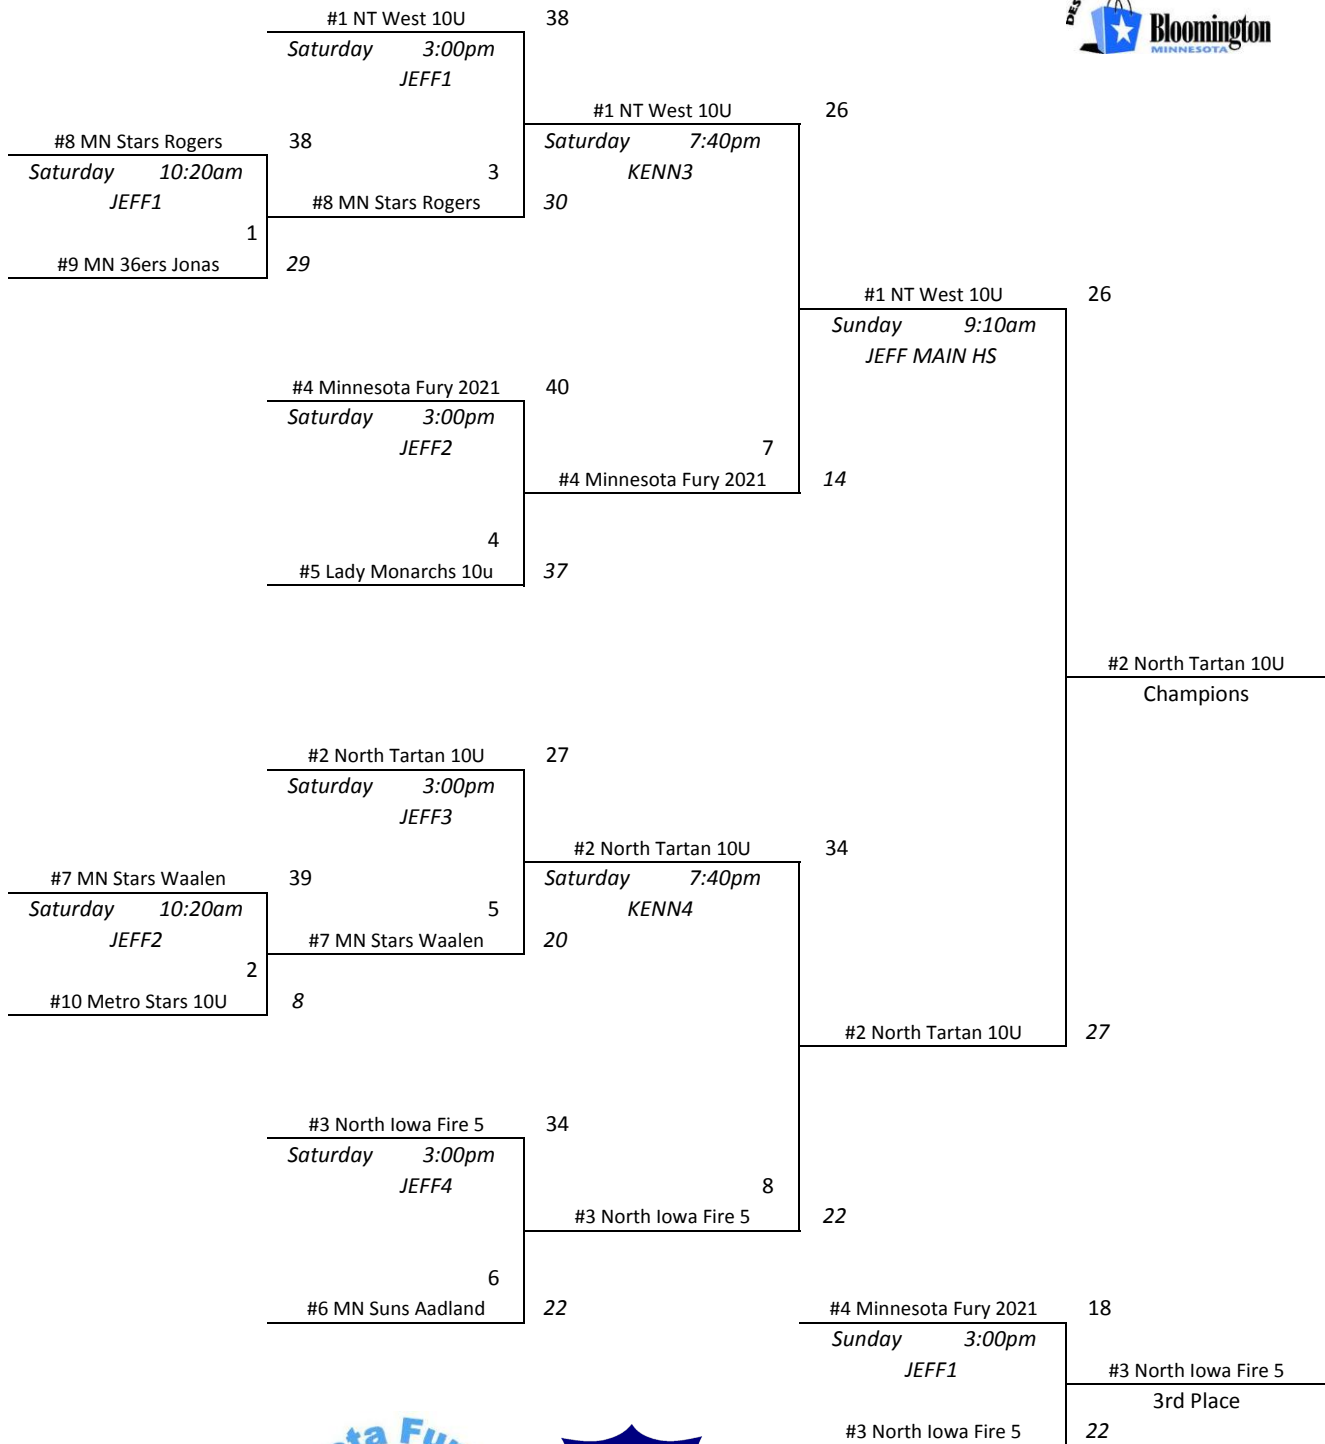

2014 MN AAU 5th Grade D1 State Championship

Gym Key
KENN - Bloomington Kennedy
JEFF - Bloomington Jefferson