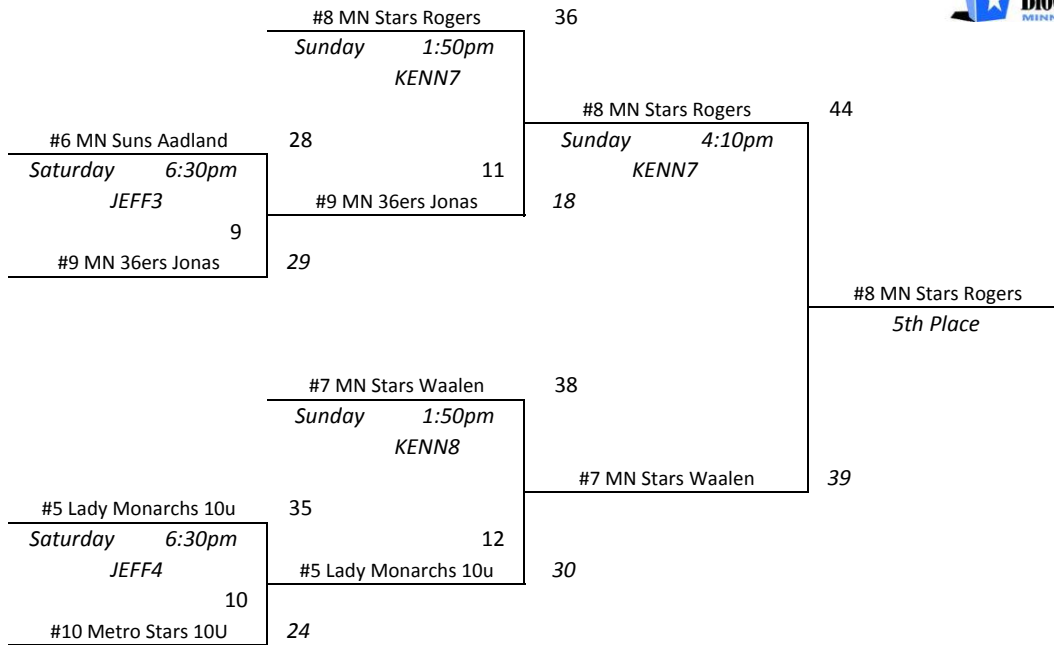

2014 MN AAU 5th Grade D1 State Championship

Gym Key
KENN - Bloomington Kennedy
JEFF - Bloomington Jefferson