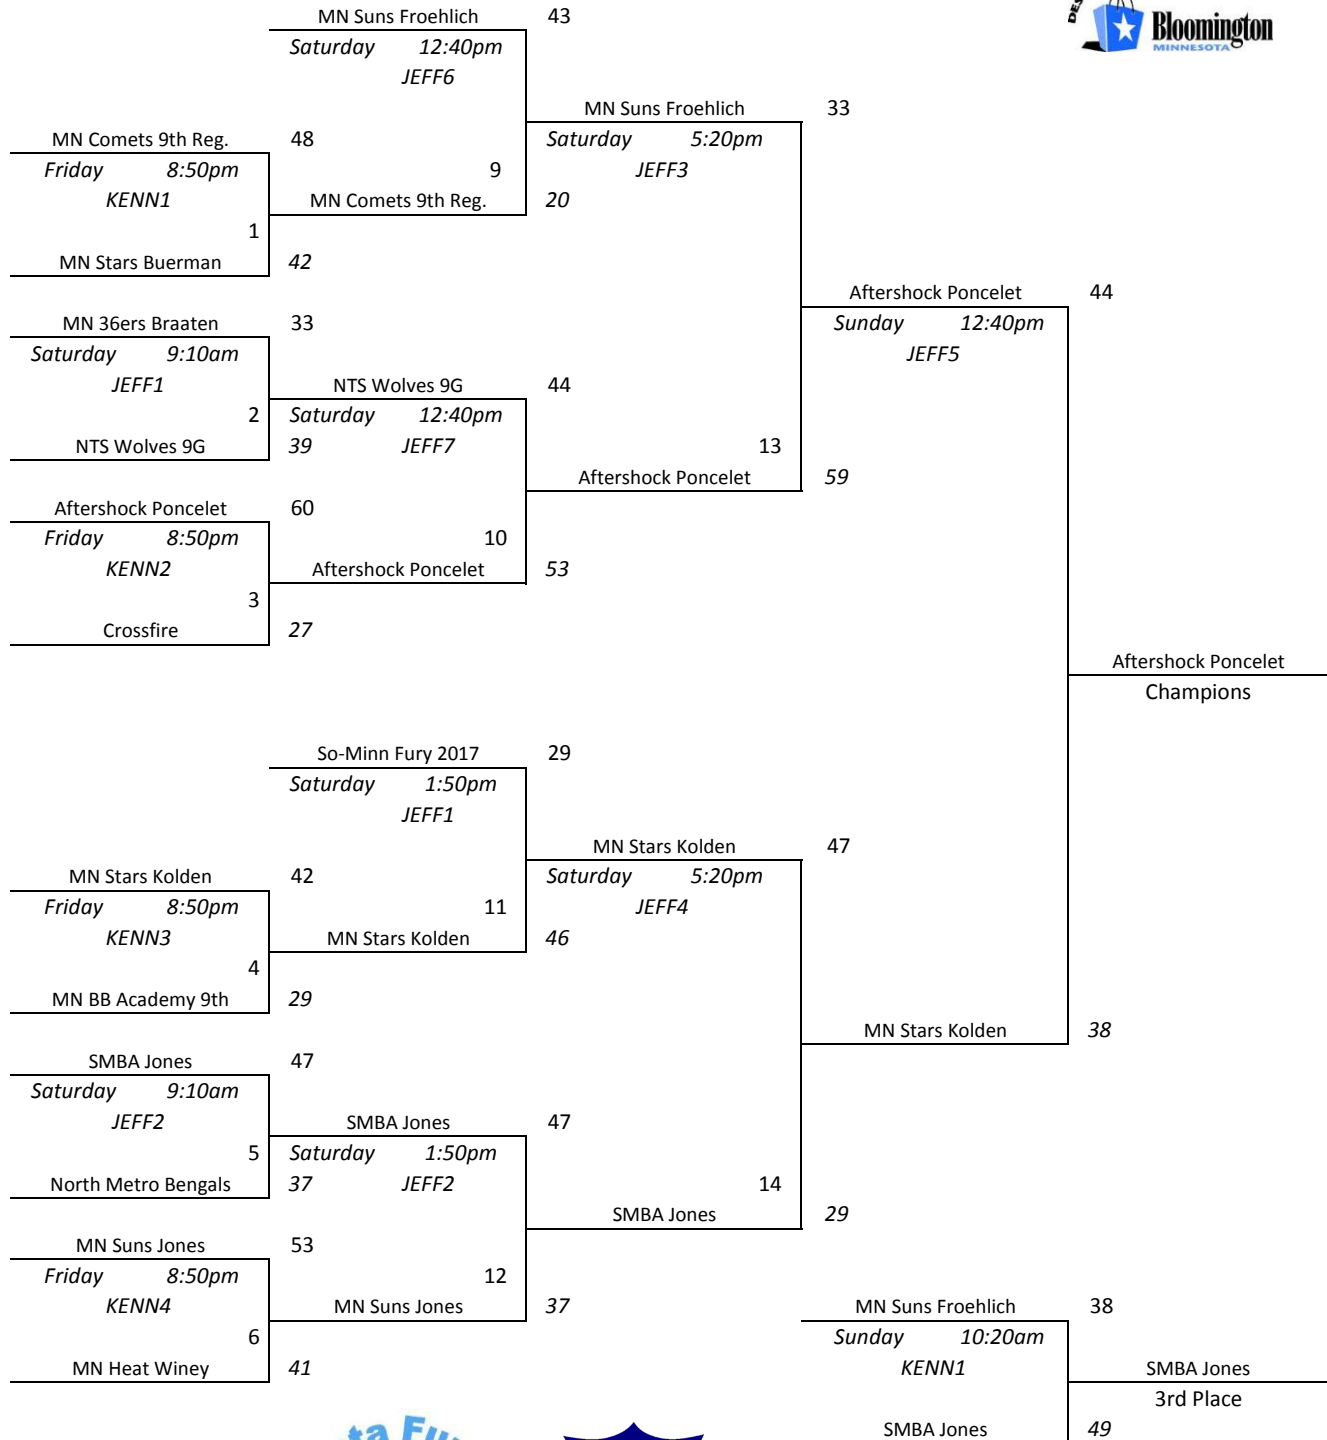

2014 MN AAU 9th Grade D2 State Championship

Gym Key
KENN - Bloomington Kennedy
JEFF - Bloomington Jefferson