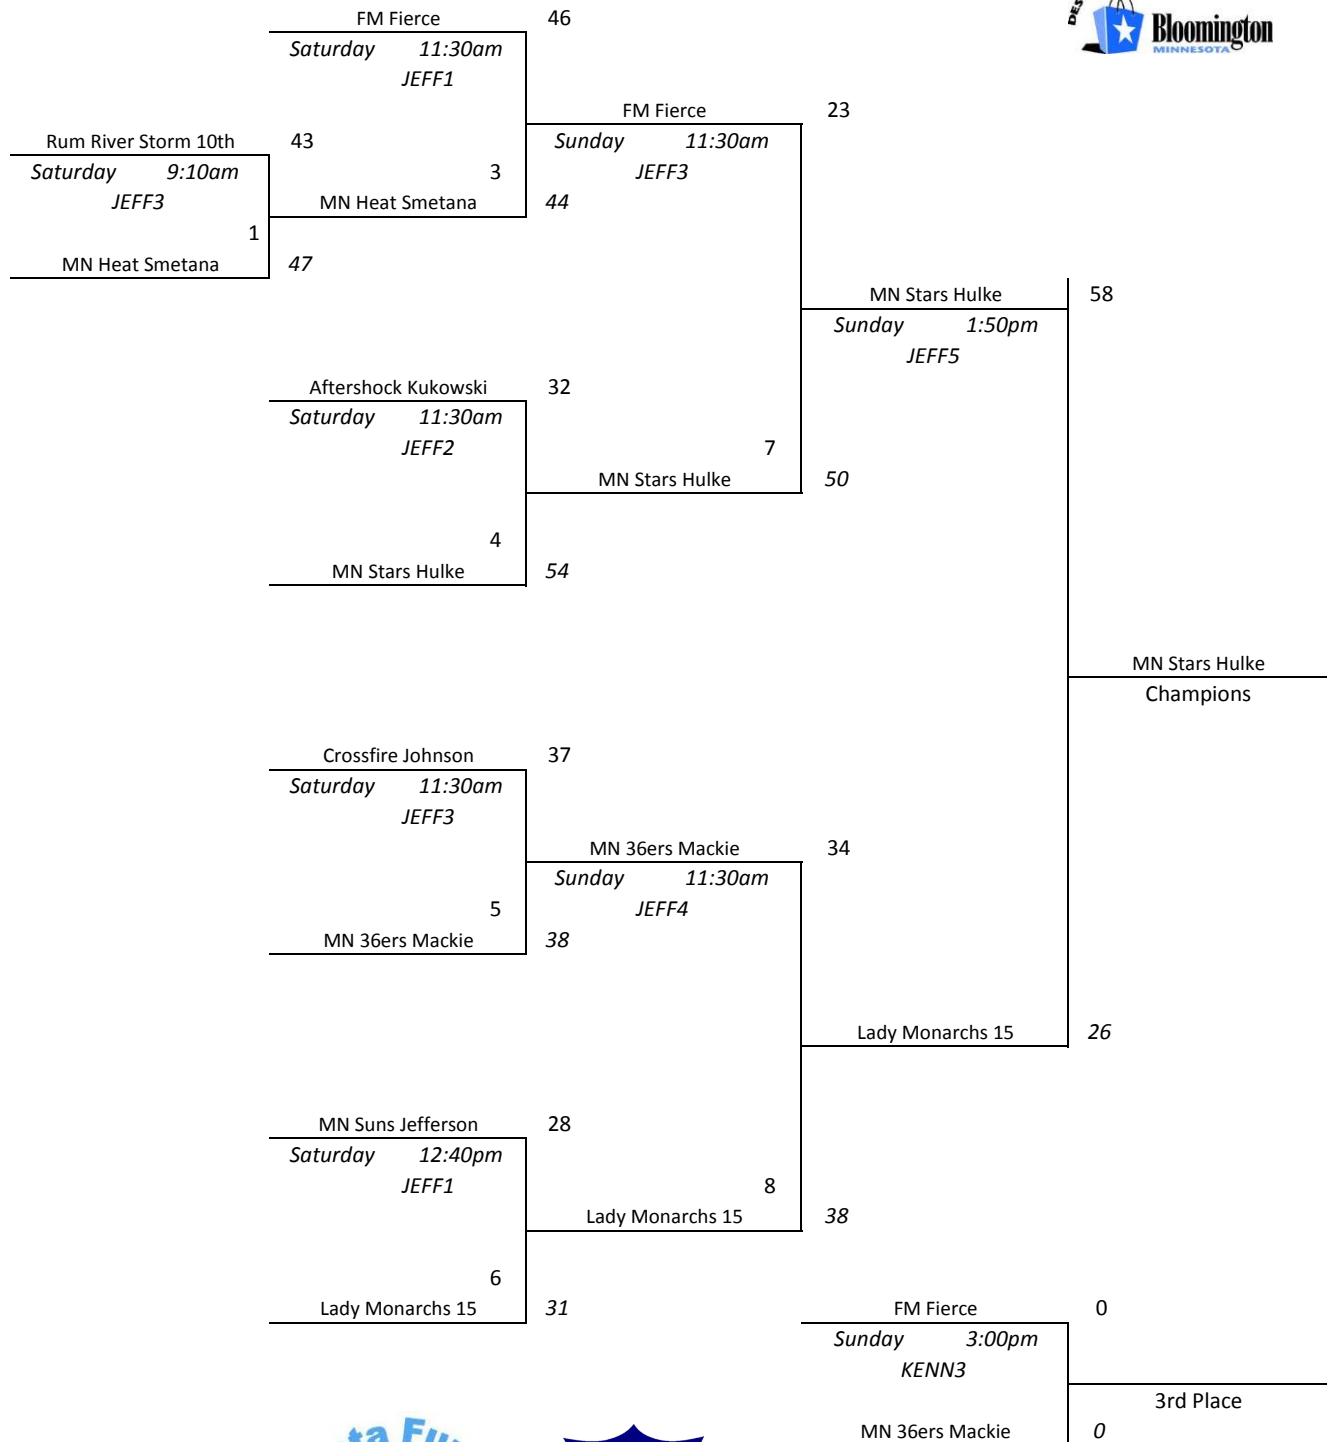

2014 MN AAU 10th Grade D2 State Championship

Gym Key
KENN - Bloomington Kennedy
JEFF - Bloomington Jefferson