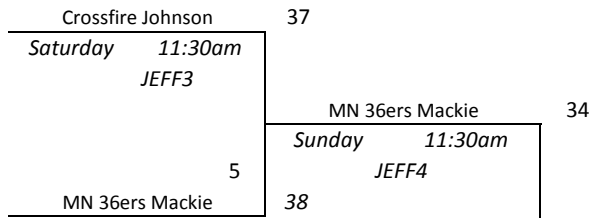

# 2014 MN AAU 10th Grade D2 State Championship

Gym Key
KENN - Bloomington Kennedy
JEFF - Bloomington Jefferson

MN Stars Hulke  
Champions

3rd Place