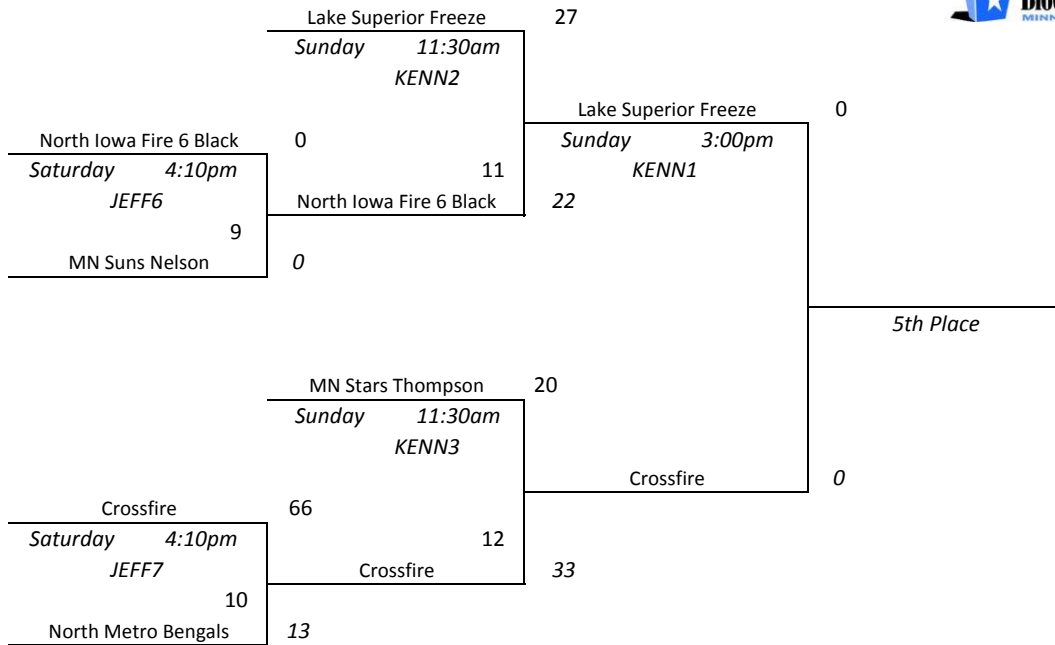

2014 MN AAU 6th Grade D2 State Championship

Gym Key	
KENN	- Bloomington Kennedy
JEFF	- Bloomington Jefferson