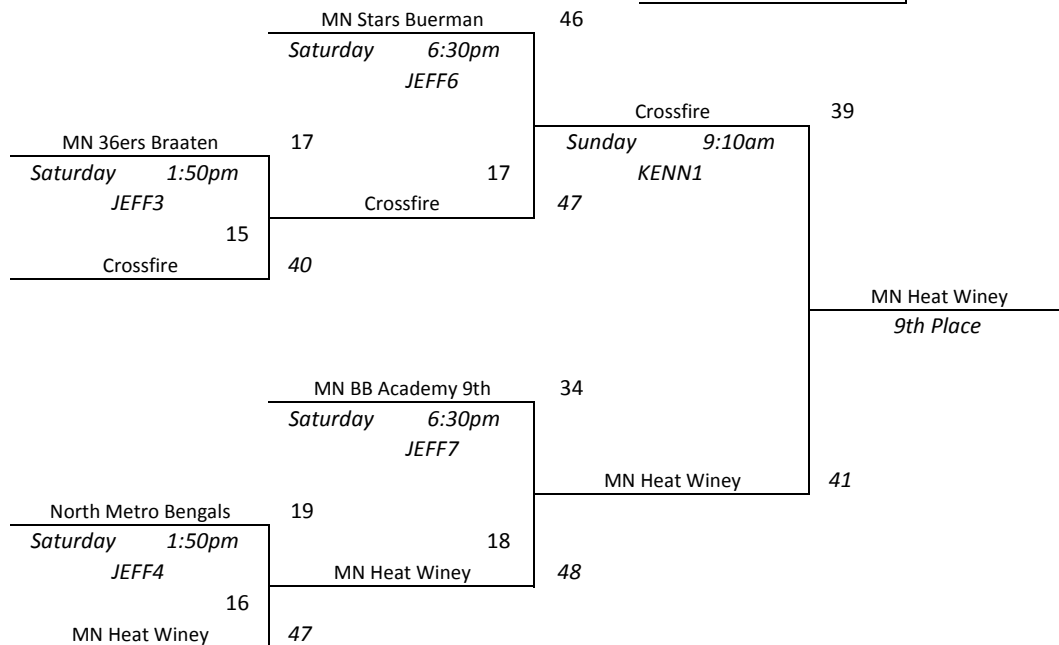

2014 MN AAU 9th Grade D2 State Championship

Gym Key
KENN - Bloomington Kennedy
JEFF - Bloomington Jefferson