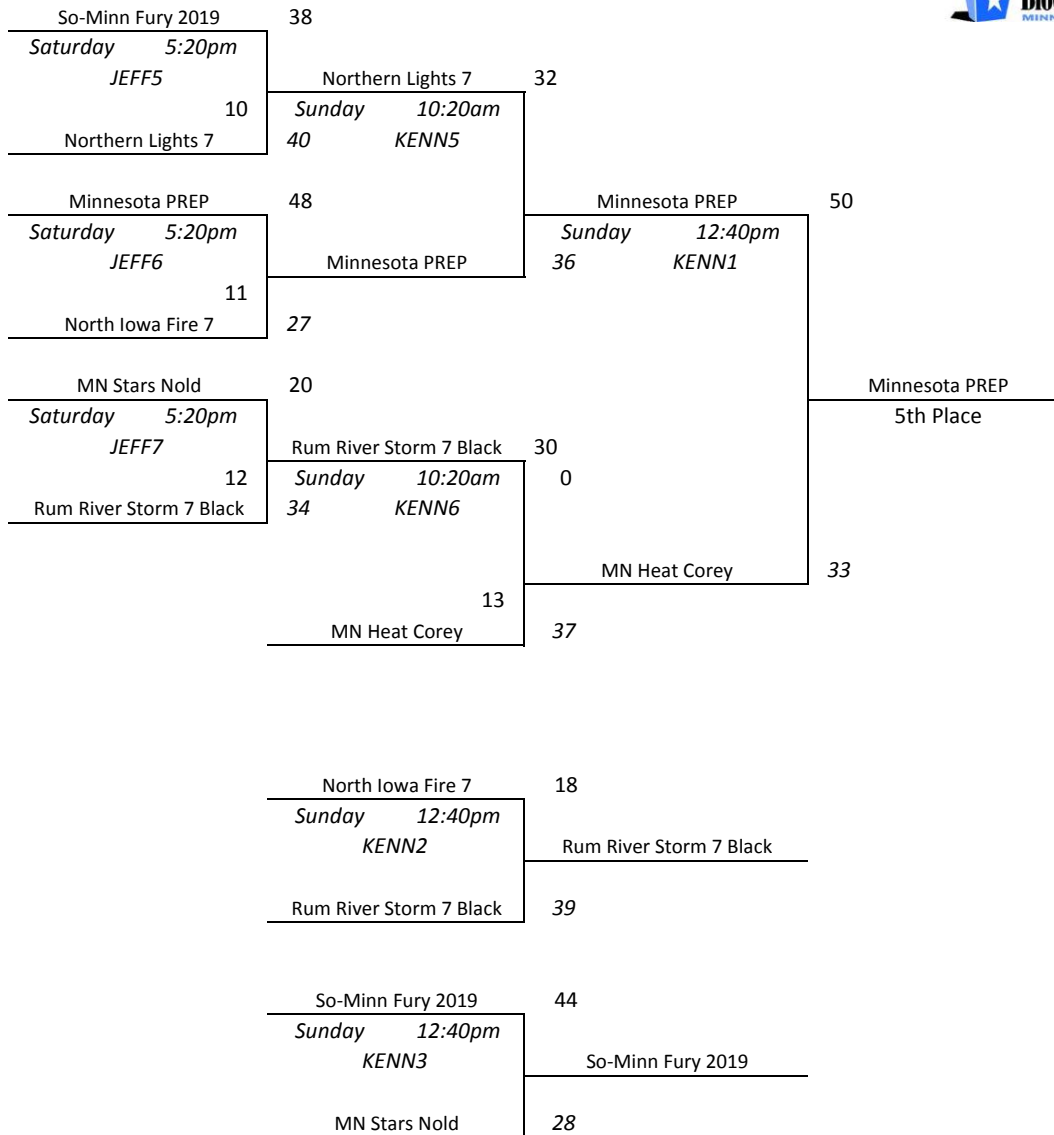

2014 MN AAU 7th Grade D2 State Championship

Gym Key
KENN - Bloomington Kennedy
JEFF - Bloomington Jefferson