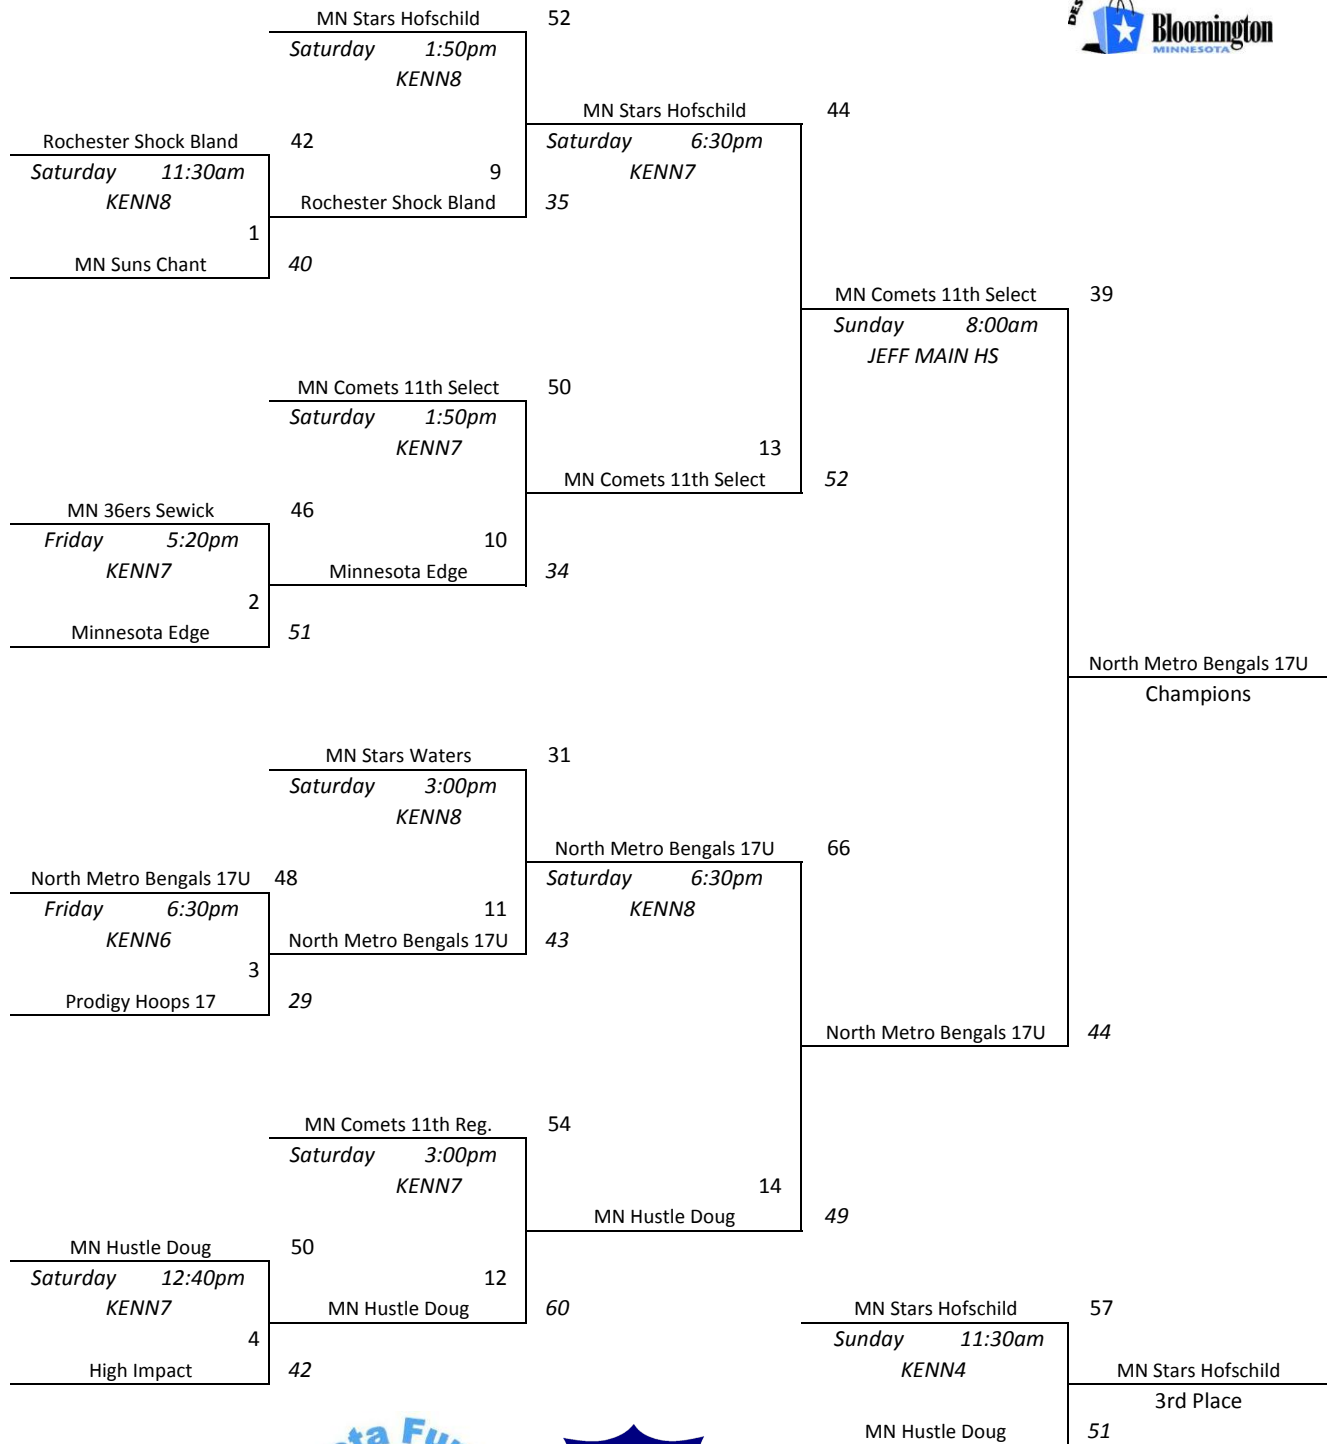

2014 MN AAU 11th Grade D2 State Championship

Gym Key
KENN - Bloomington Kennedy
JEFF - Bloomington Jefferson