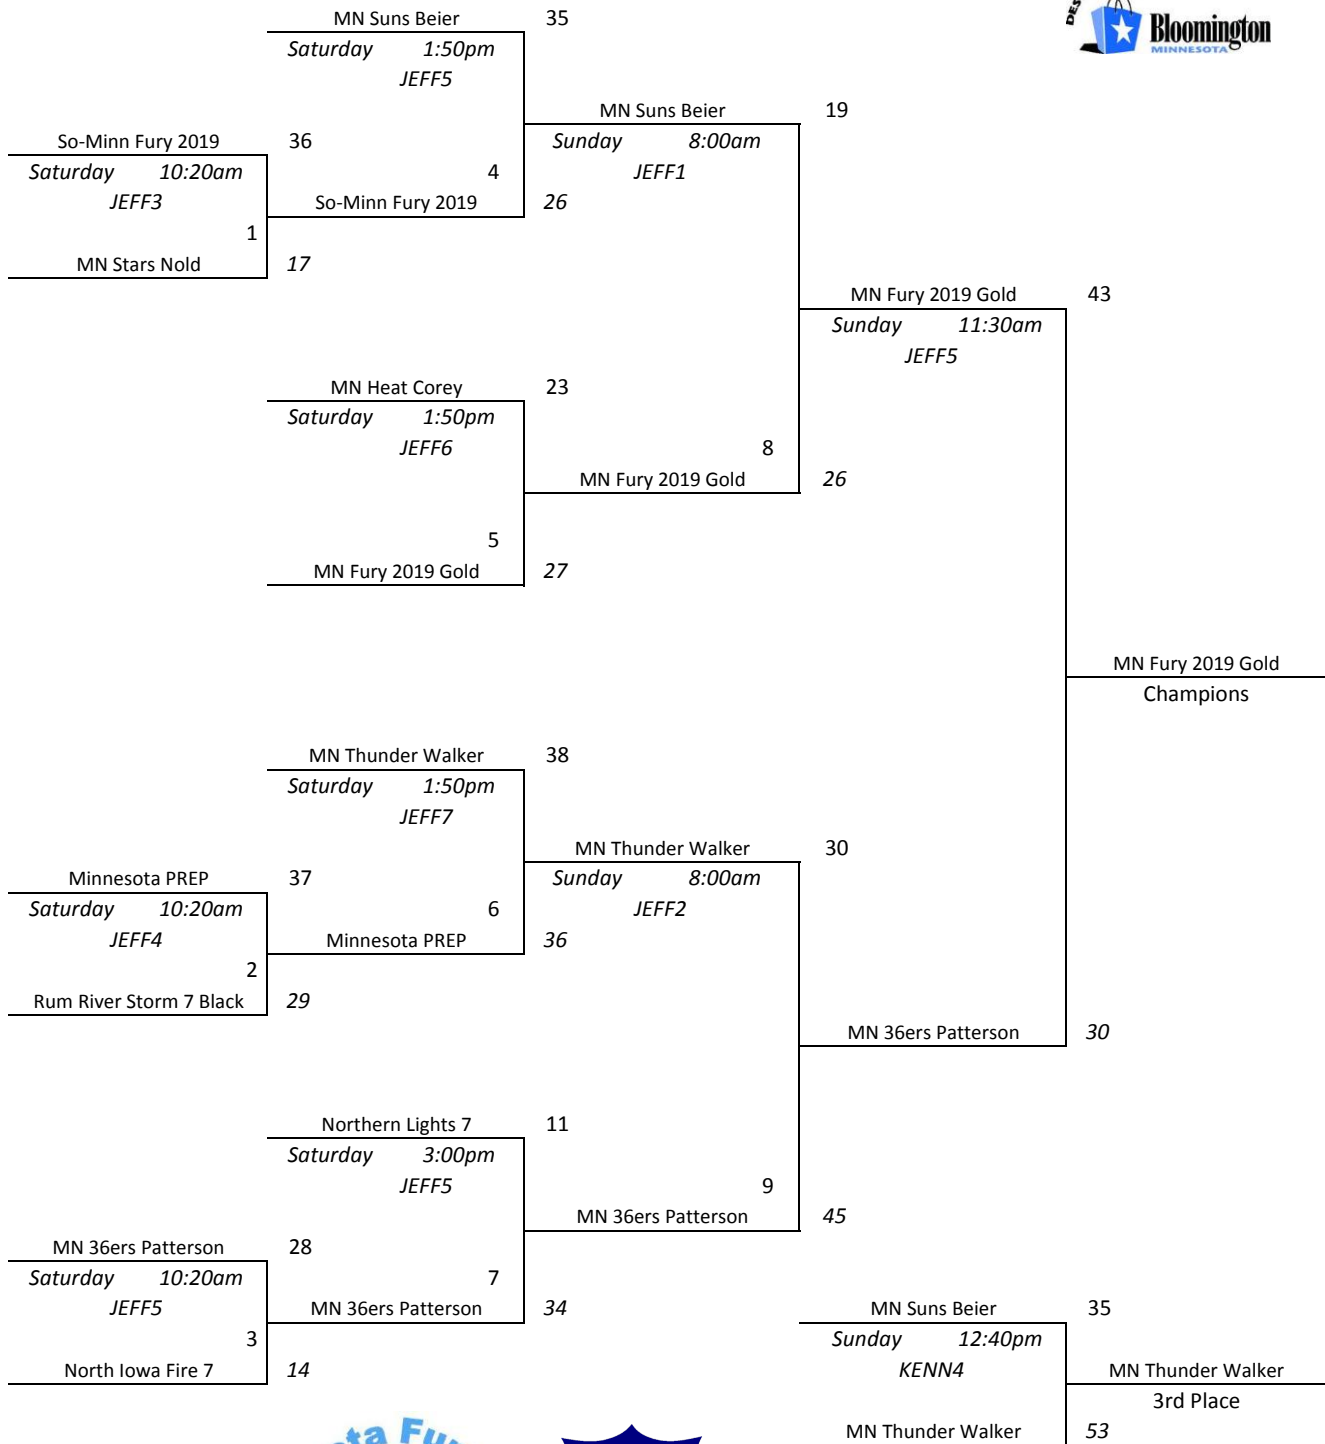

2014 MN AAU 7th Grade D2 State Championship

Gym Key
KENN - Bloomington Kennedy
JEFF - Bloomington Jefferson