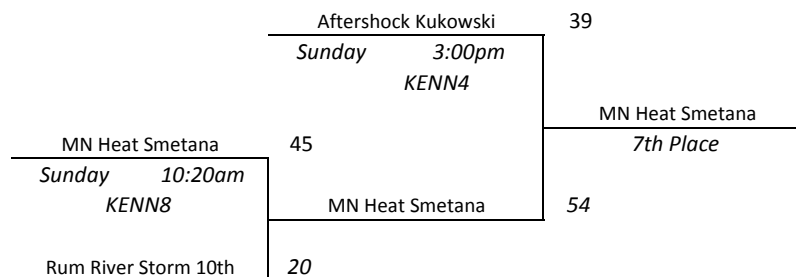

# 2014 MN AAU 10th Grade D2 State Championship

Gym Key
KENN - Bloomington Kennedy
JEFF - Bloomington Jefferson

MN Stars Hulke  
Champions

3rd Place

# 2014 MN AAU 10th Grade D2 State Championship

Gym Key
KENN - Bloomington Kennedy
JEFF - Bloomington Jefferson