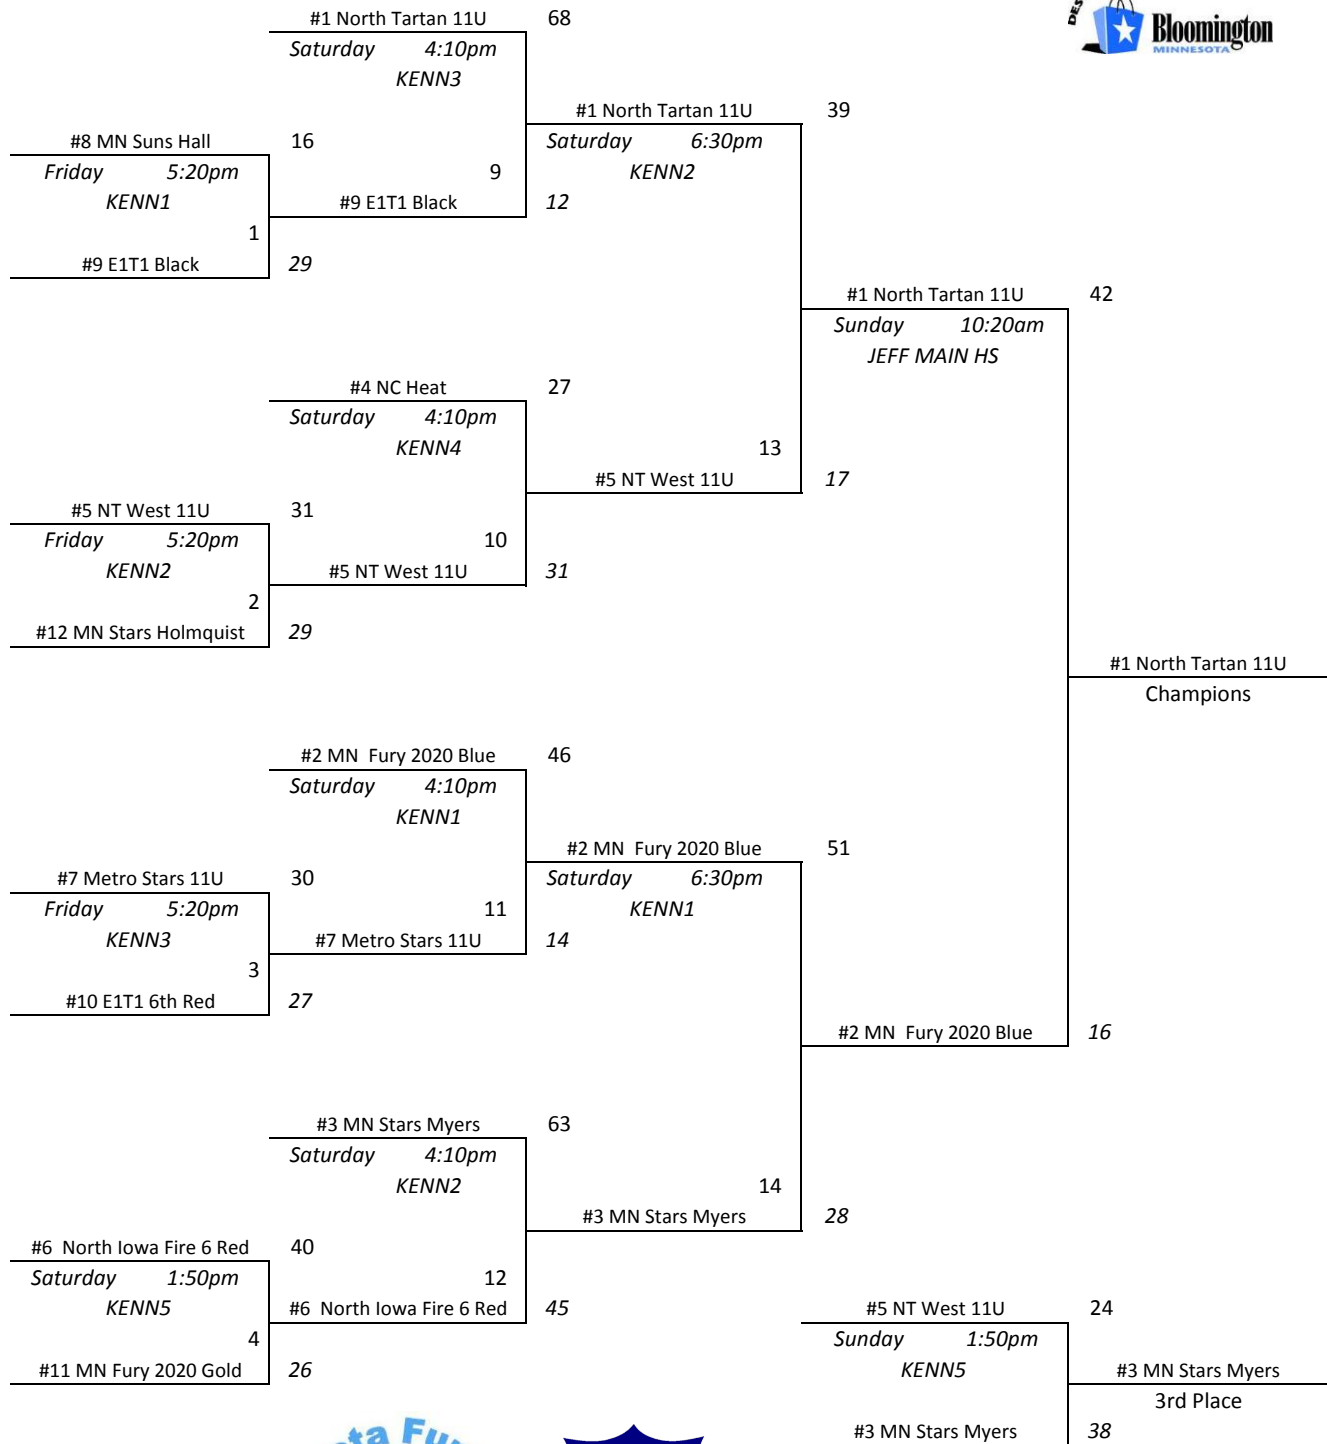

2014 MN AAU 6th Grade D1 State Championship

Gym Key
KENN - Bloomington Kennedy
JEFF - Bloomington Jefferson