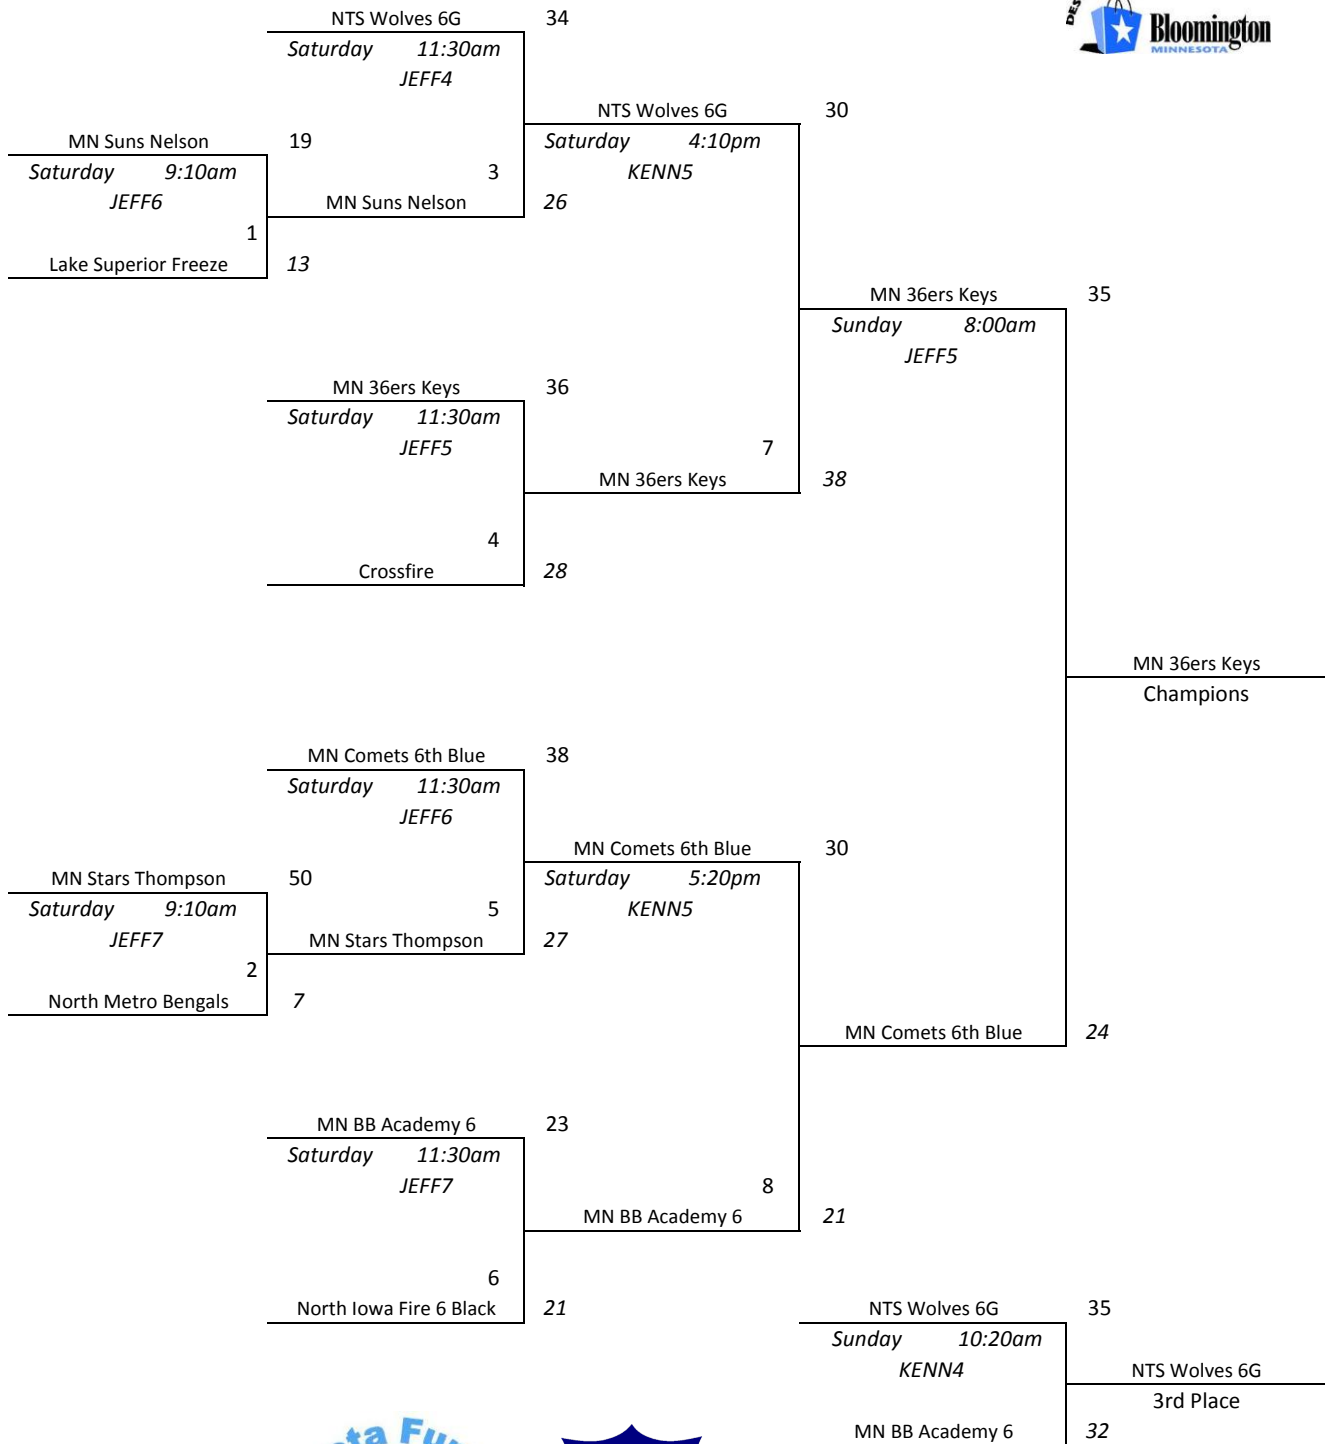

2014 MN AAU 6th Grade D2 State Championship

Gym Key
KENN - Bloomington Kennedy
JEFF - Bloomington Jefferson