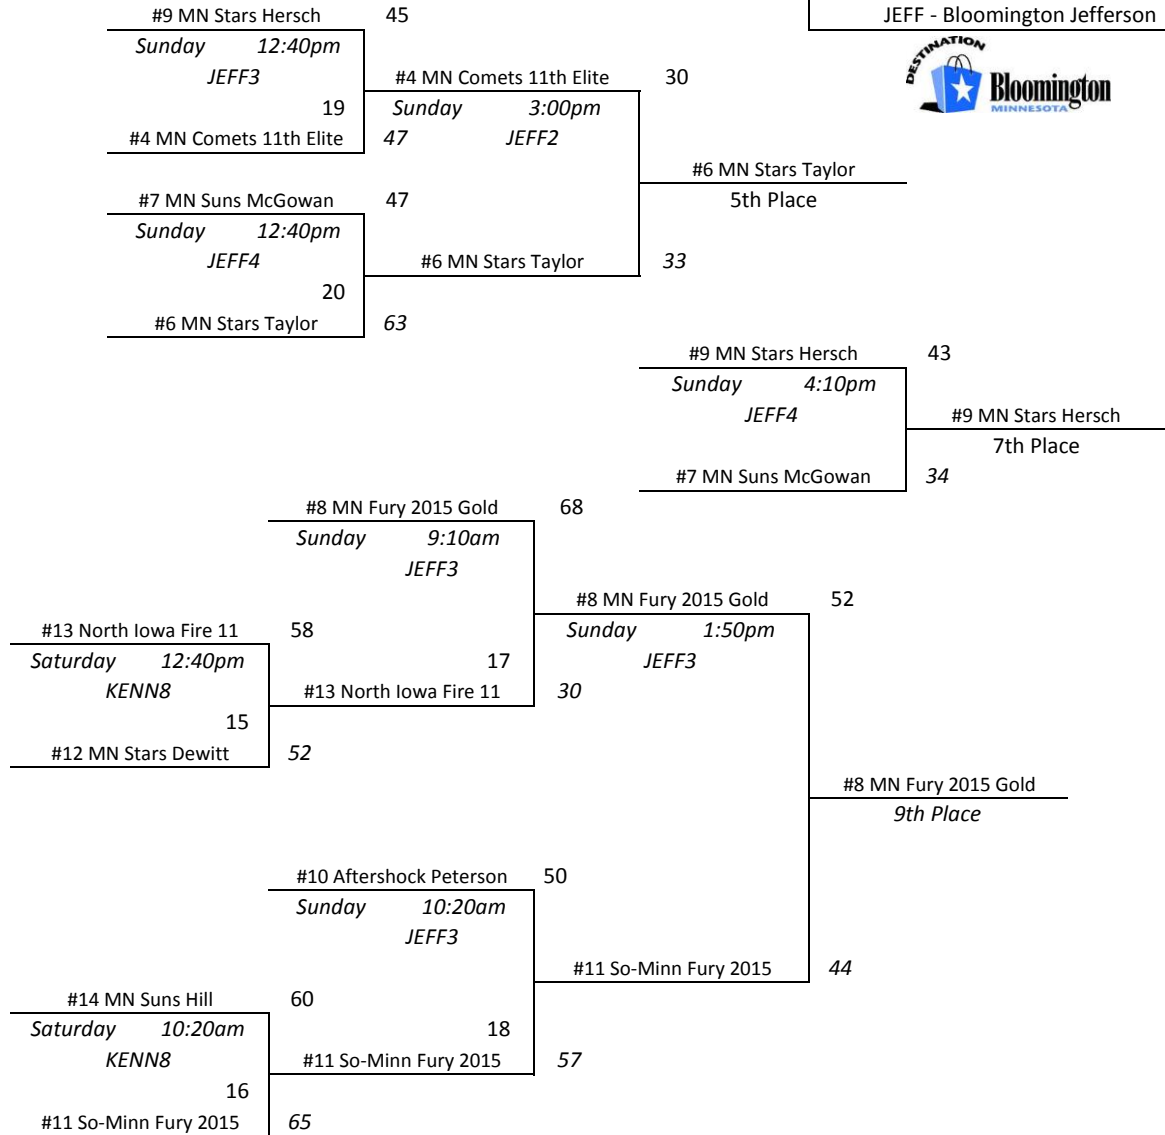

2014 MN AAU 11th Grade D1 State Championship

Gym Key
KENN - Bloomington Kennedy
JEFF - Bloomington Jefferson