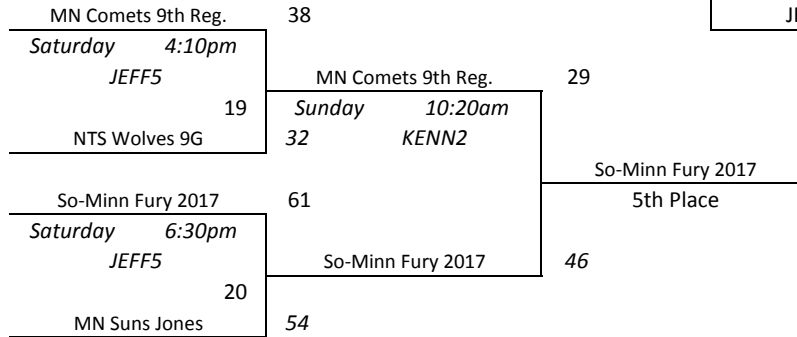

2014 MN AAU 9th Grade D2 State Championship

Gym Key
KENN - Bloomington Kennedy
JEFF - Bloomington Jefferson