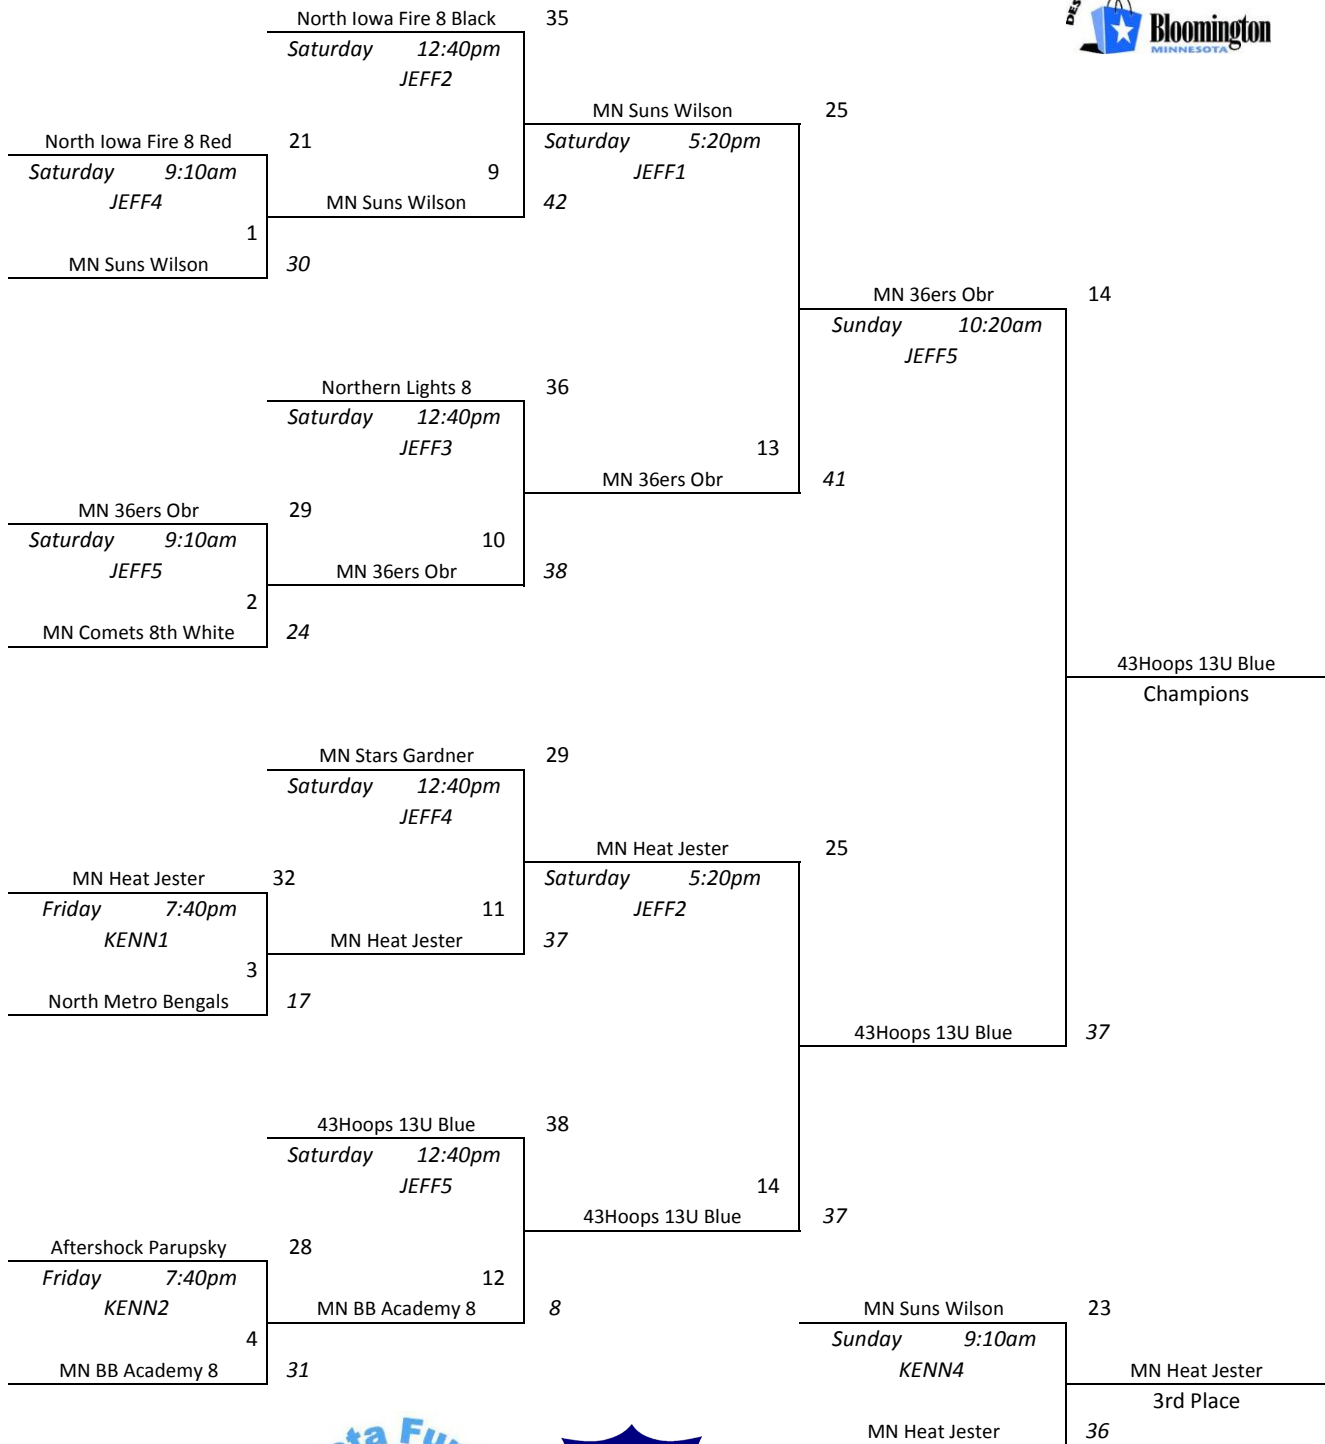

2014 MN AAU 8th Grade D2 State Championship

Gym Key	
KENN	- Bloomington Kennedy
JEFF	- Bloomington Jefferson