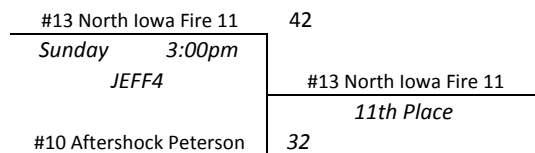

2014 MN AAU 11th Grade D1 State Championship

Gym Key
KENN - Bloomington Kennedy
JEFF - Bloomington Jefferson