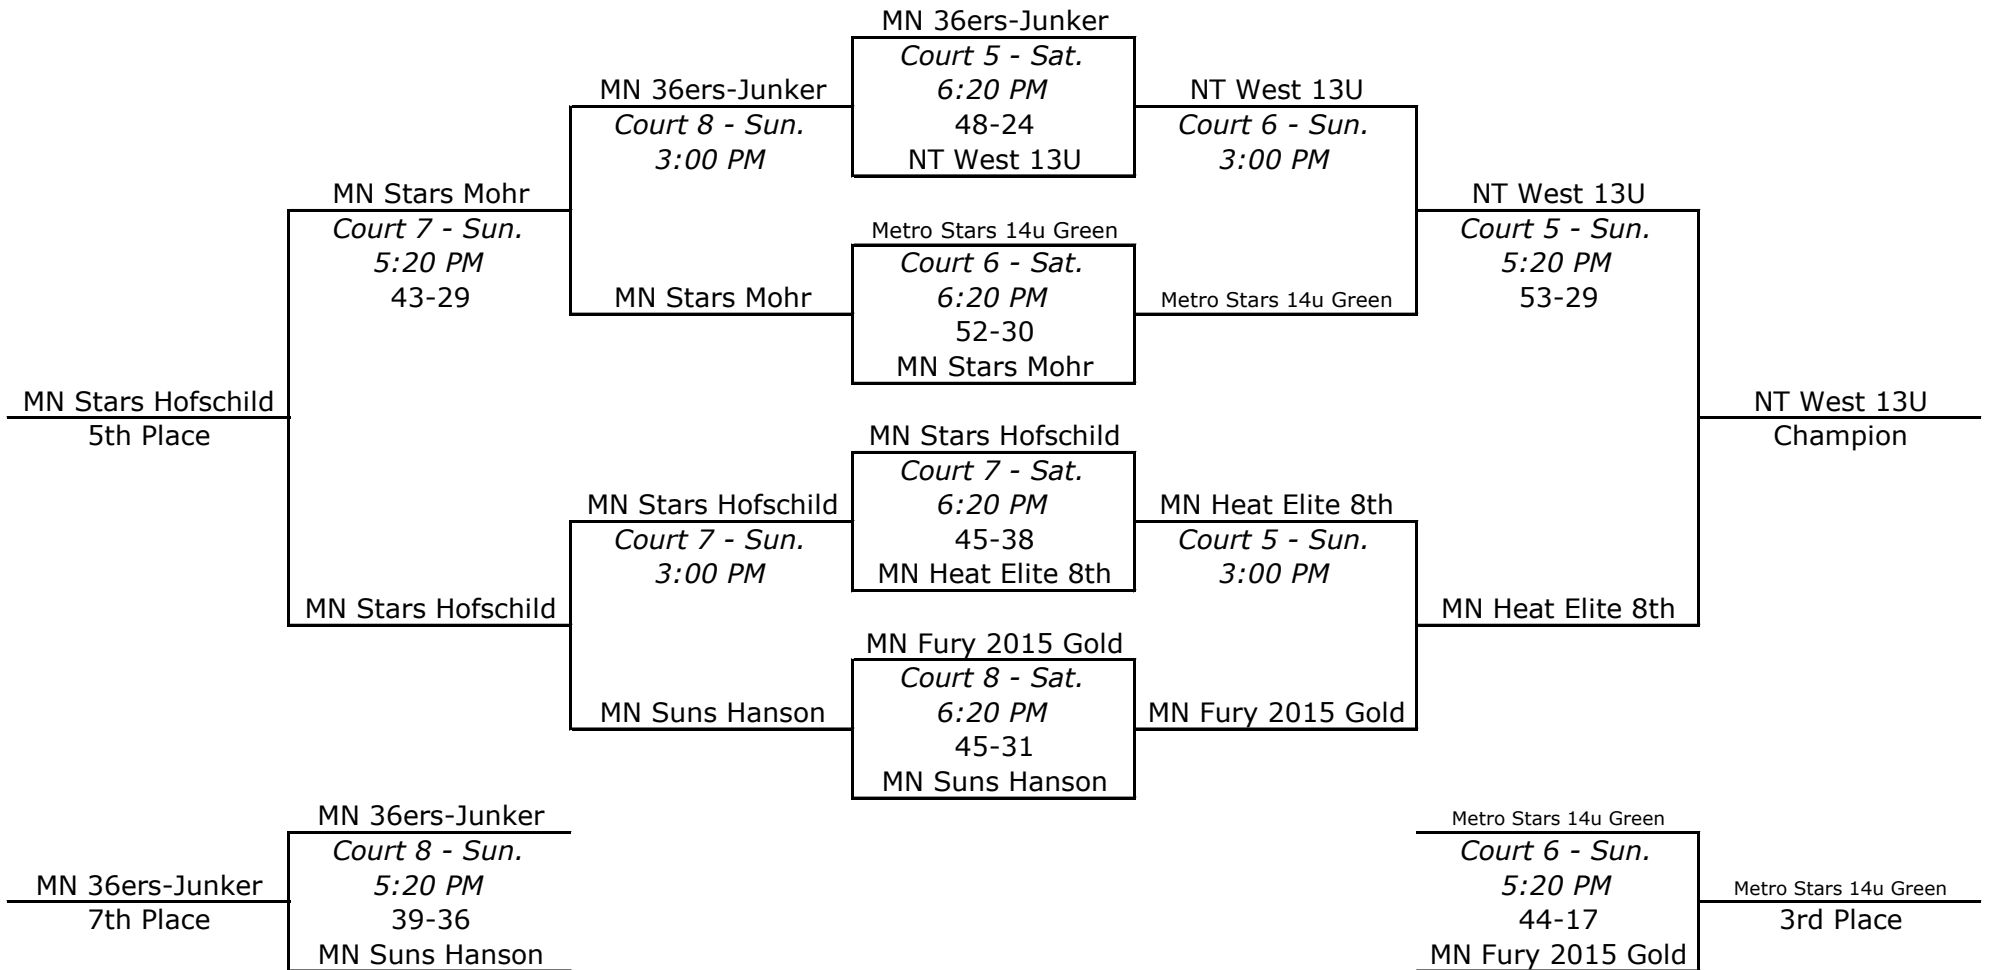

2012 Midwest Kick-Off Classic Gold Division

2012 Midwest Kick-Off Classic Silver Division

2012 Midwest Kick-Off Classic Daimond Division

2012 Midwest Kick-Off Classic Platinum Division

2012 Midwest Kick-Off Classic Emerald Division

2012 Midwest Kick-Off Classic Ruby Division

2012 Midwest Kick-Off Classic Sapphire Division

2012 Midwest Kick-Off Classic Pearl Division