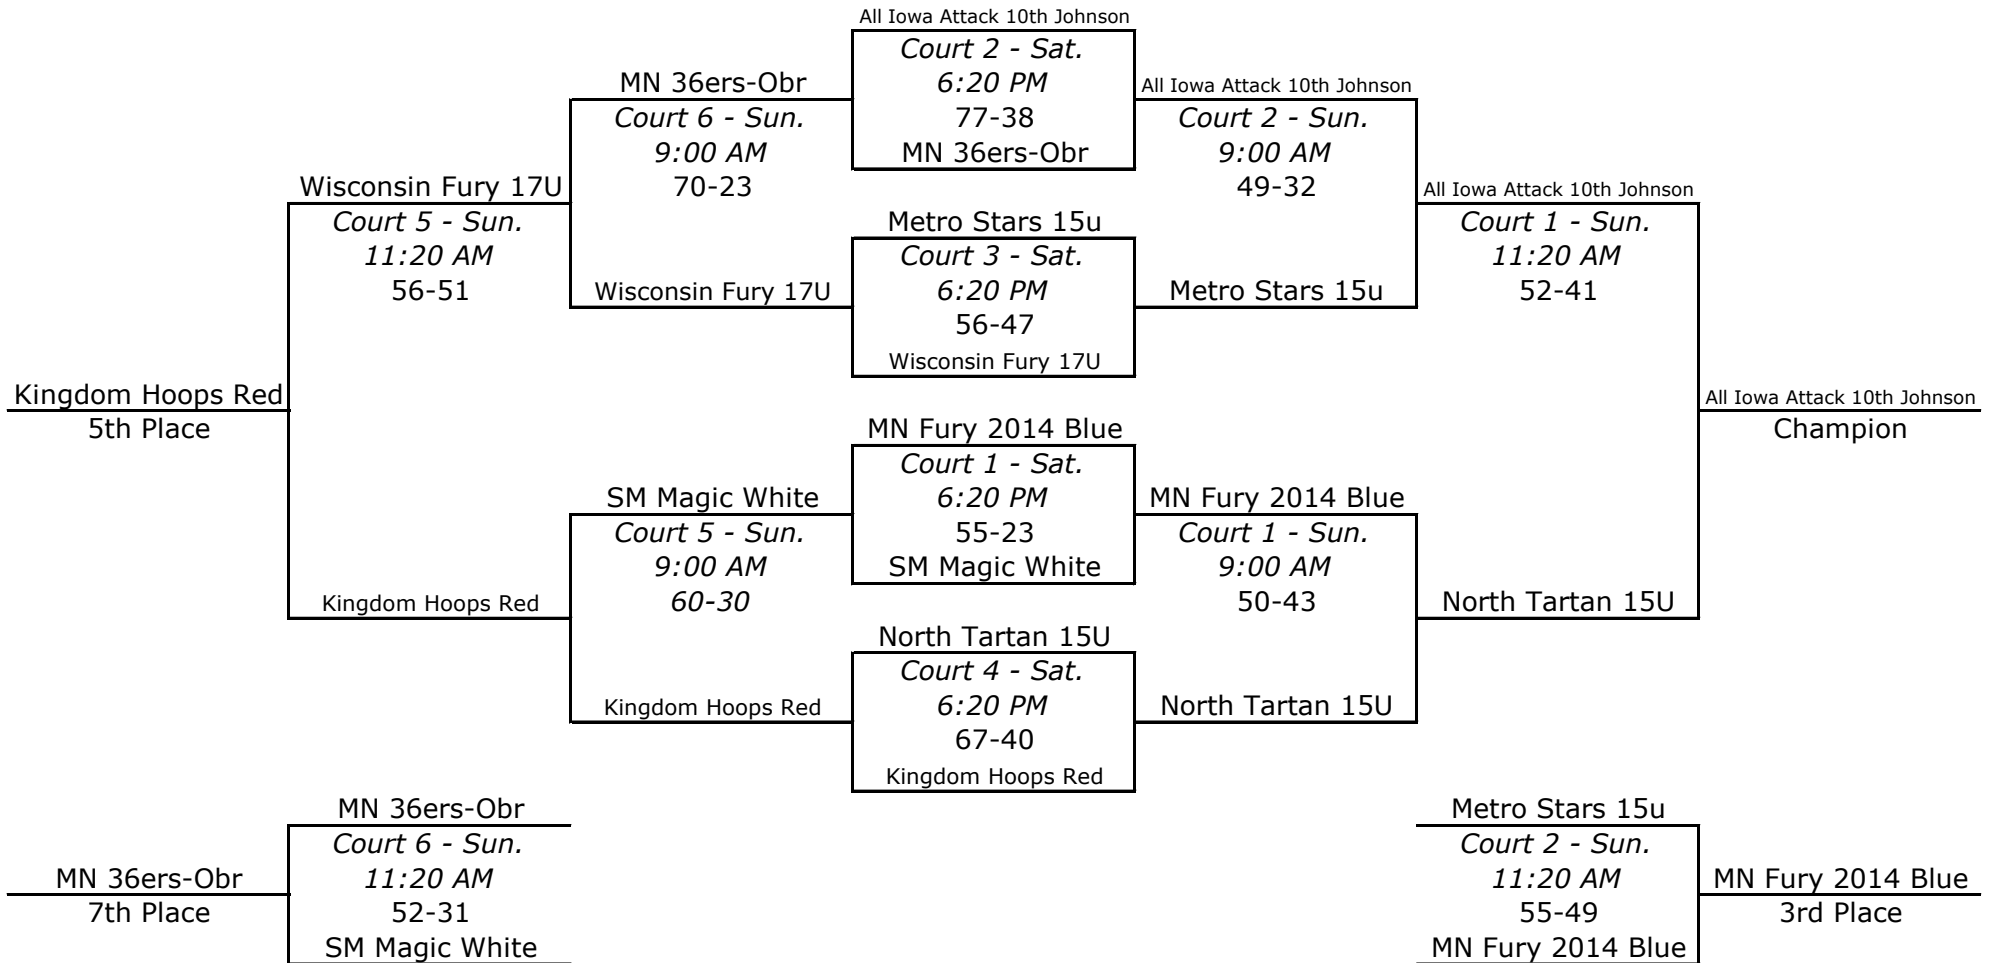

2012 Midwest Kick-Off Classic Gold Division

2012 Midwest Kick-Off Classic Silver Division

2012 Midwest Kick-Off Classic Daimond Division

2012 Midwest Kick-Off Classic Platinum Division

2012 Midwest Kick-Off Classic Emerald Division

2012 Midwest Kick-Off Classic Ruby Division

2012 Midwest Kick-Off Classic Sapphire Division

2012 Midwest Kick-Off Classic Pearl Division