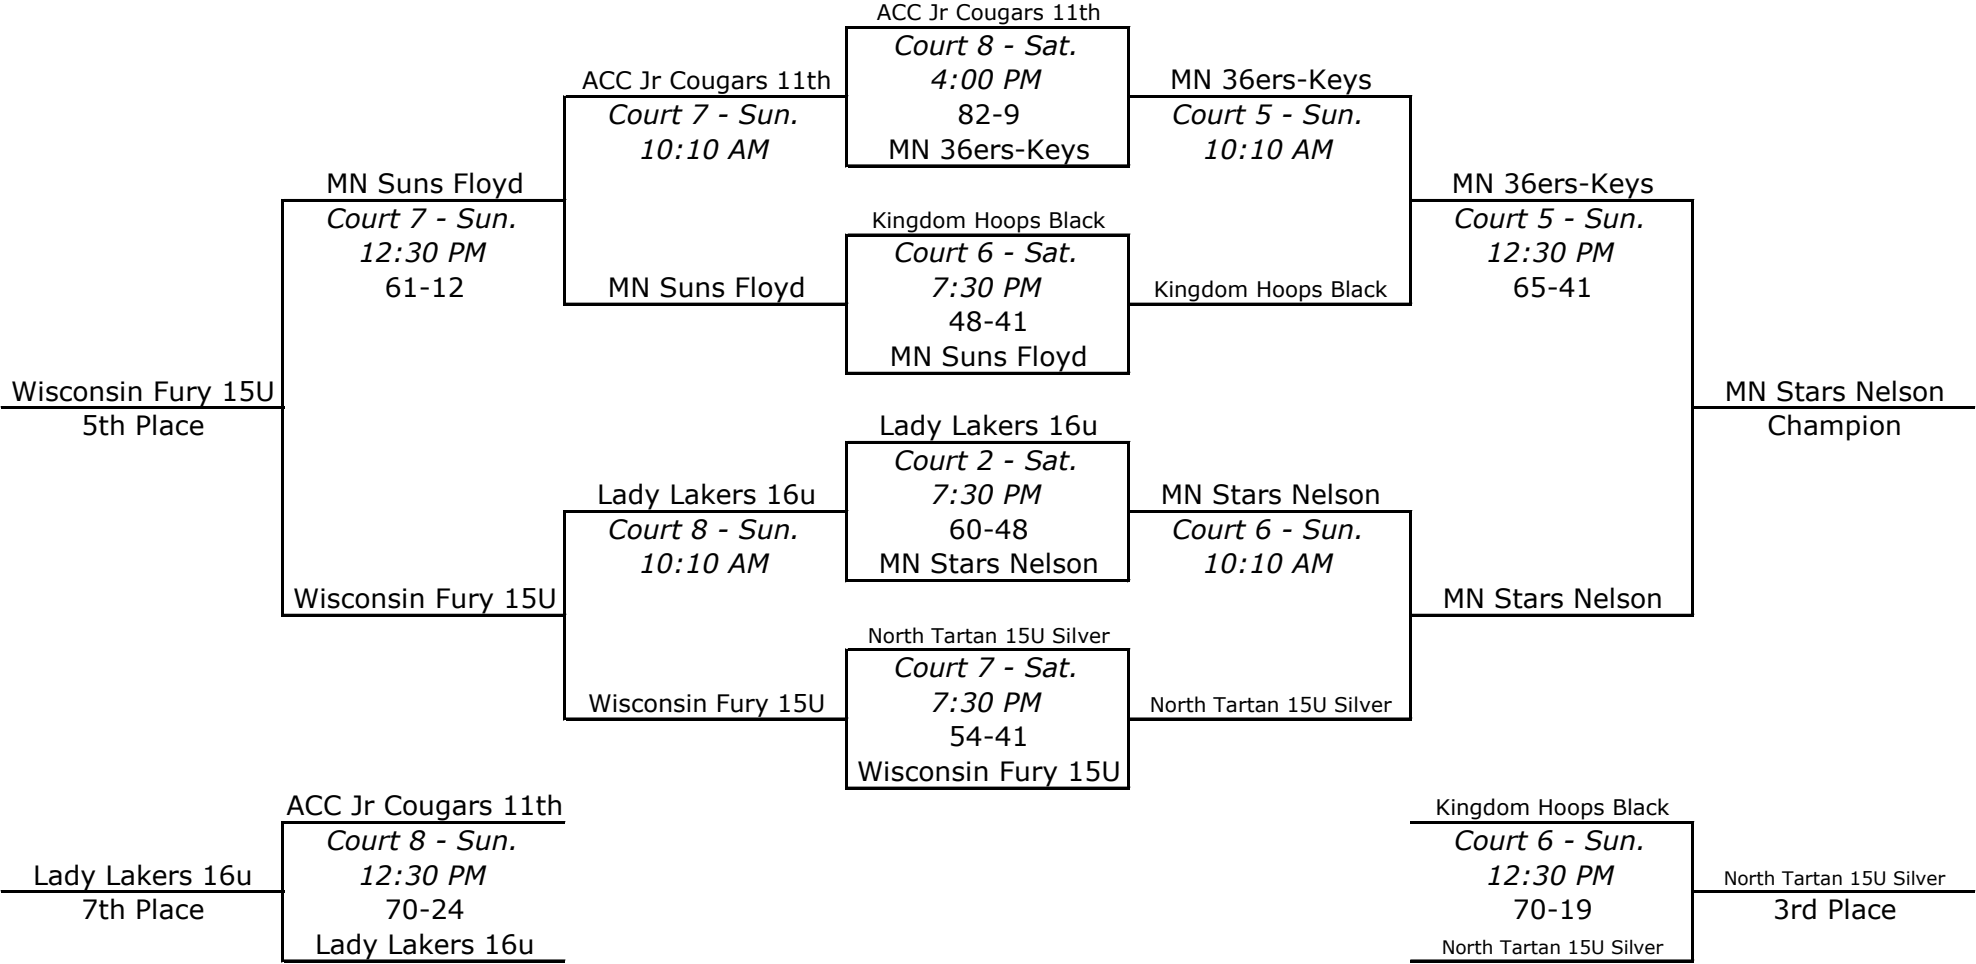

2012 Midwest Kick-Off Classic Gold Division

2012 Midwest Kick-Off Classic Silver Division

2012 Midwest Kick-Off Classic Daimond Division

2012 Midwest Kick-Off Classic Platinum Division

2012 Midwest Kick-Off Classic Emerald Division

2012 Midwest Kick-Off Classic Ruby Division

2012 Midwest Kick-Off Classic Sapphire Division

2012 Midwest Kick-Off Classic Pearl Division