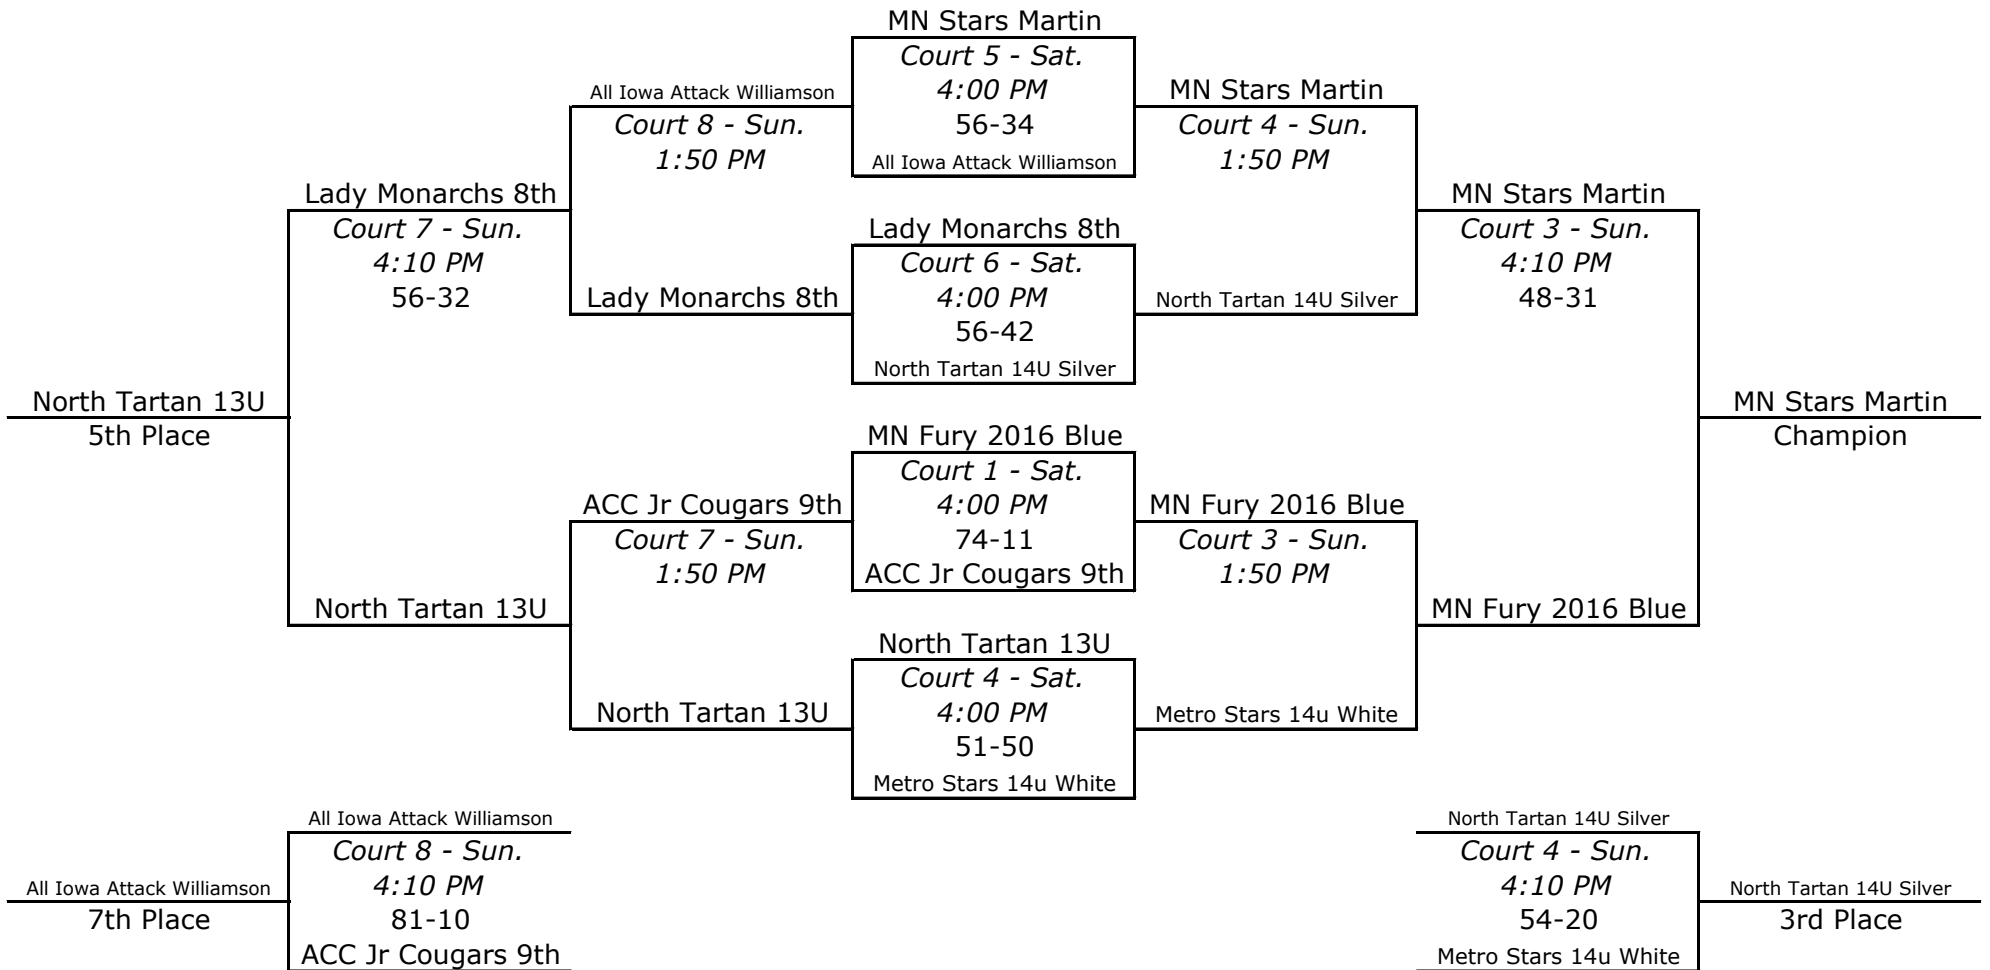

2012 Midwest Kick-Off Classic Gold Division

2012 Midwest Kick-Off Classic Silver Division

2012 Midwest Kick-Off Classic Daimond Division

2012 Midwest Kick-Off Classic Platinum Division

2012 Midwest Kick-Off Classic Emerald Division

2012 Midwest Kick-Off Classic Ruby Division

2012 Midwest Kick-Off Classic Sapphire Division

2012 Midwest Kick-Off Classic Pearl Division