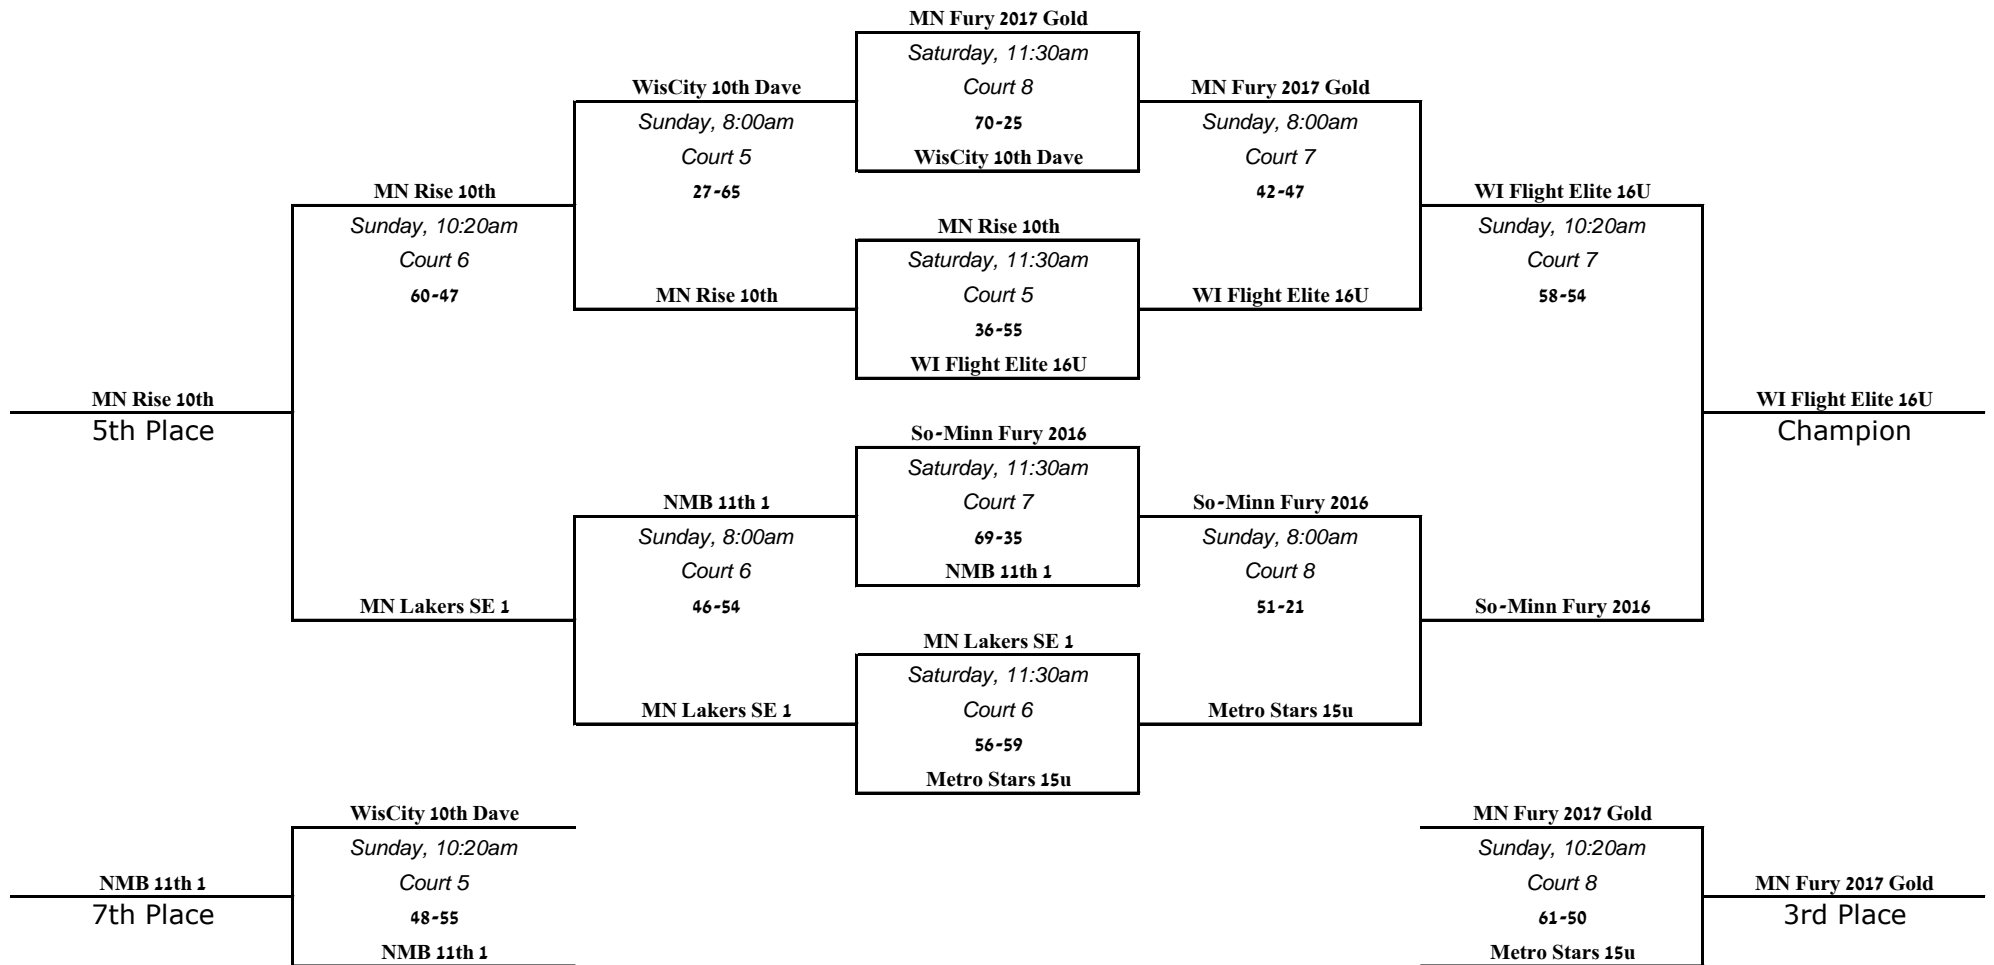

# 2015 Midwest Kick-Off Classic Gold Division

# 2015 Midwest Kick-Off Classic Silver Division