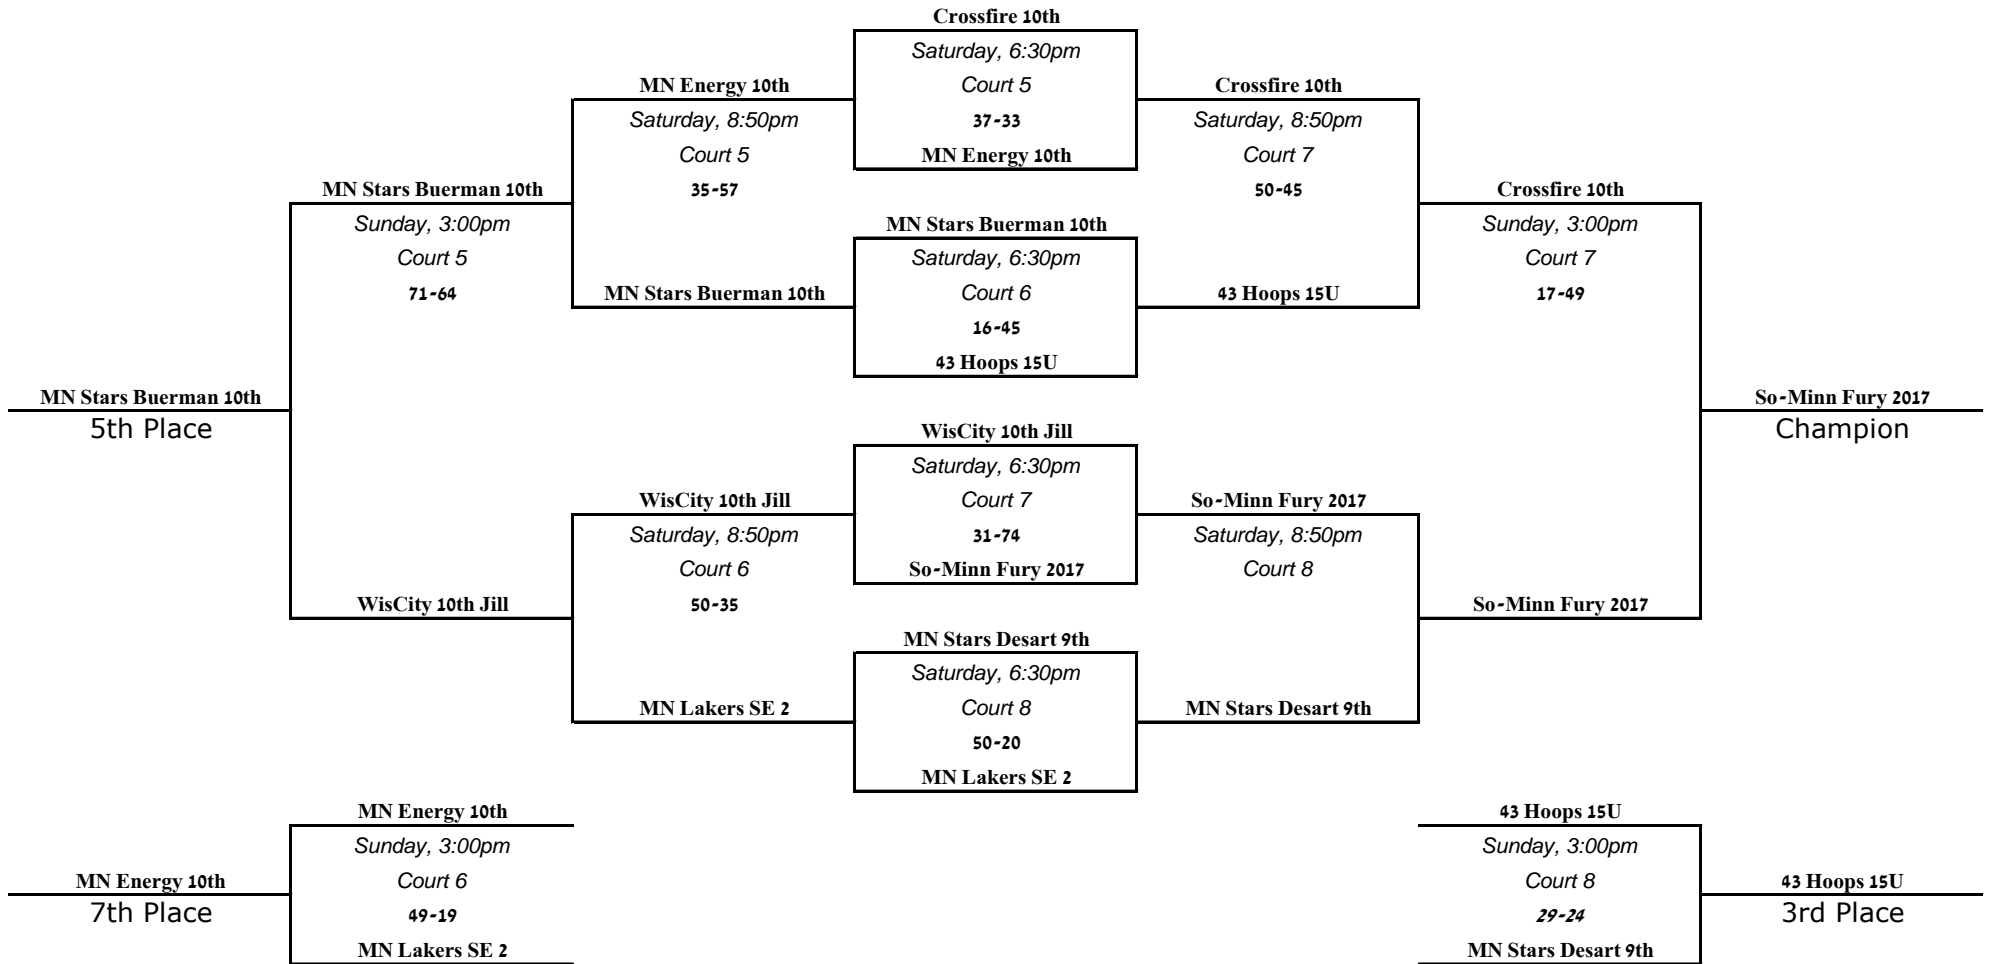

2015 Midwest Kick-Off Classic Copper Division