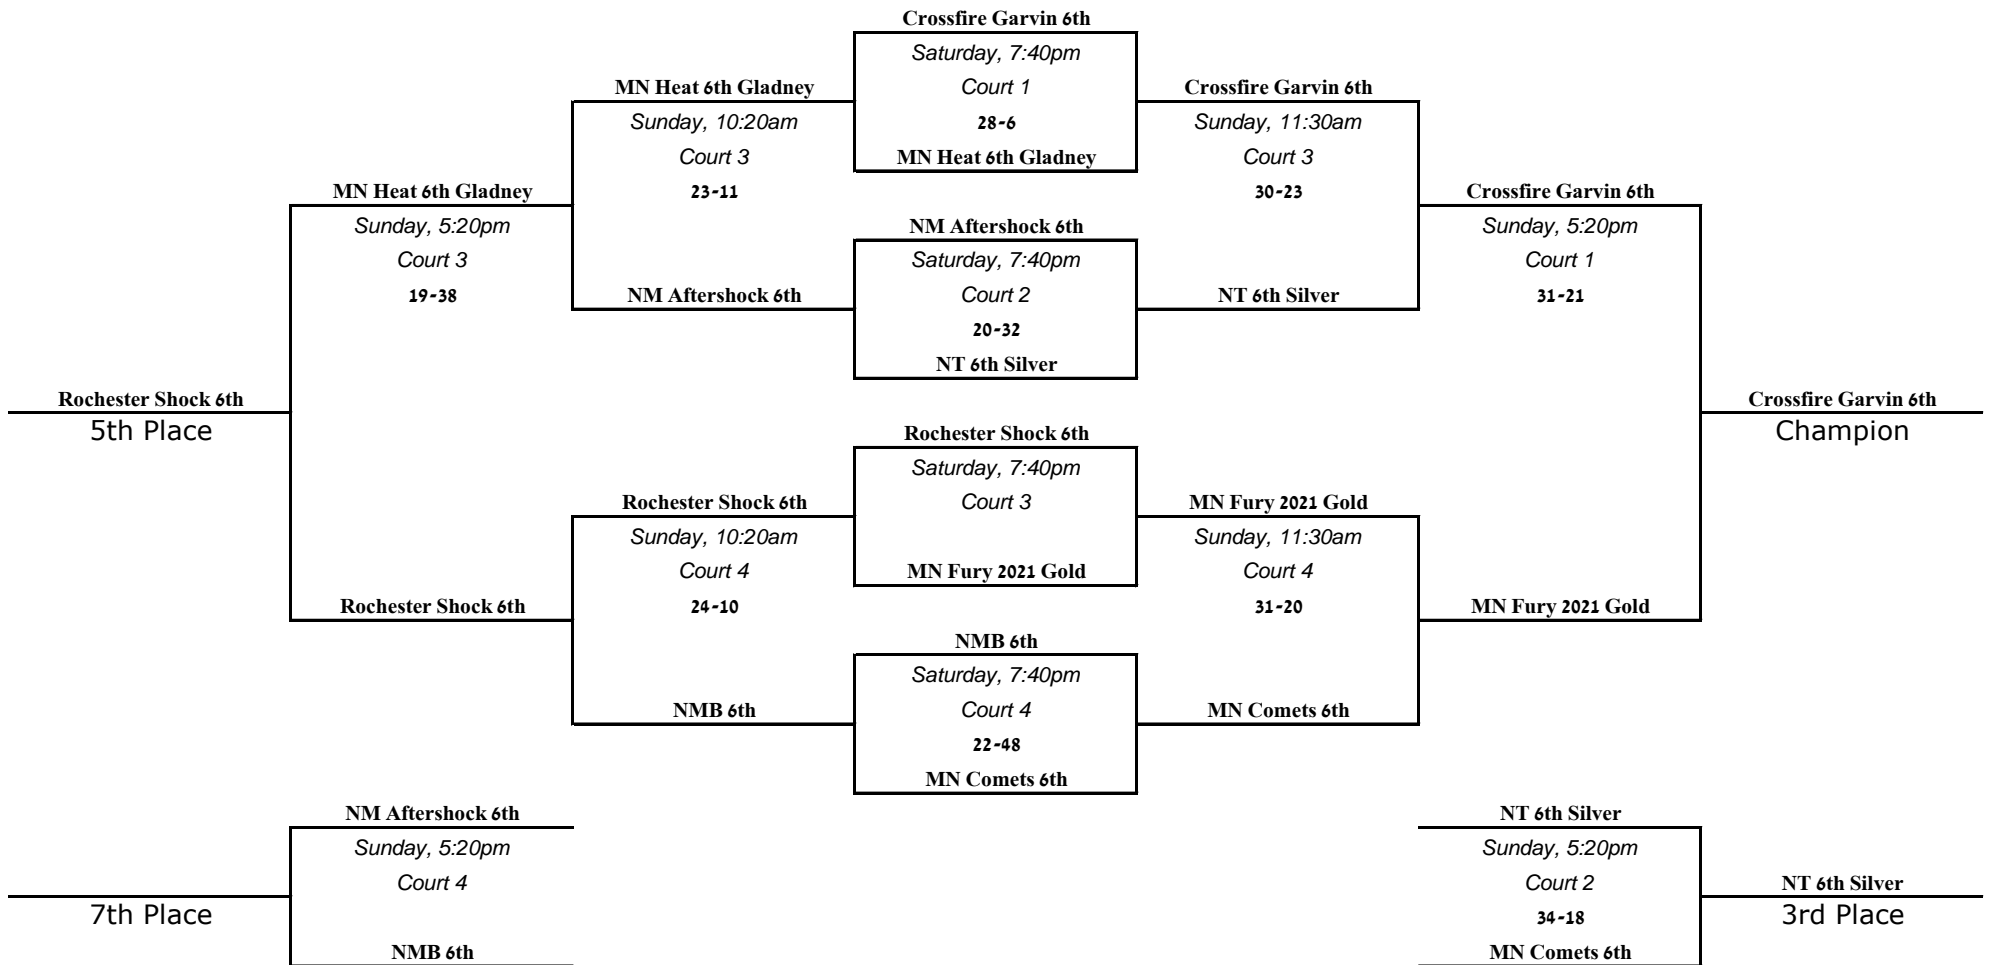

2015 Midwest Kick-Off Classic Crystal Division