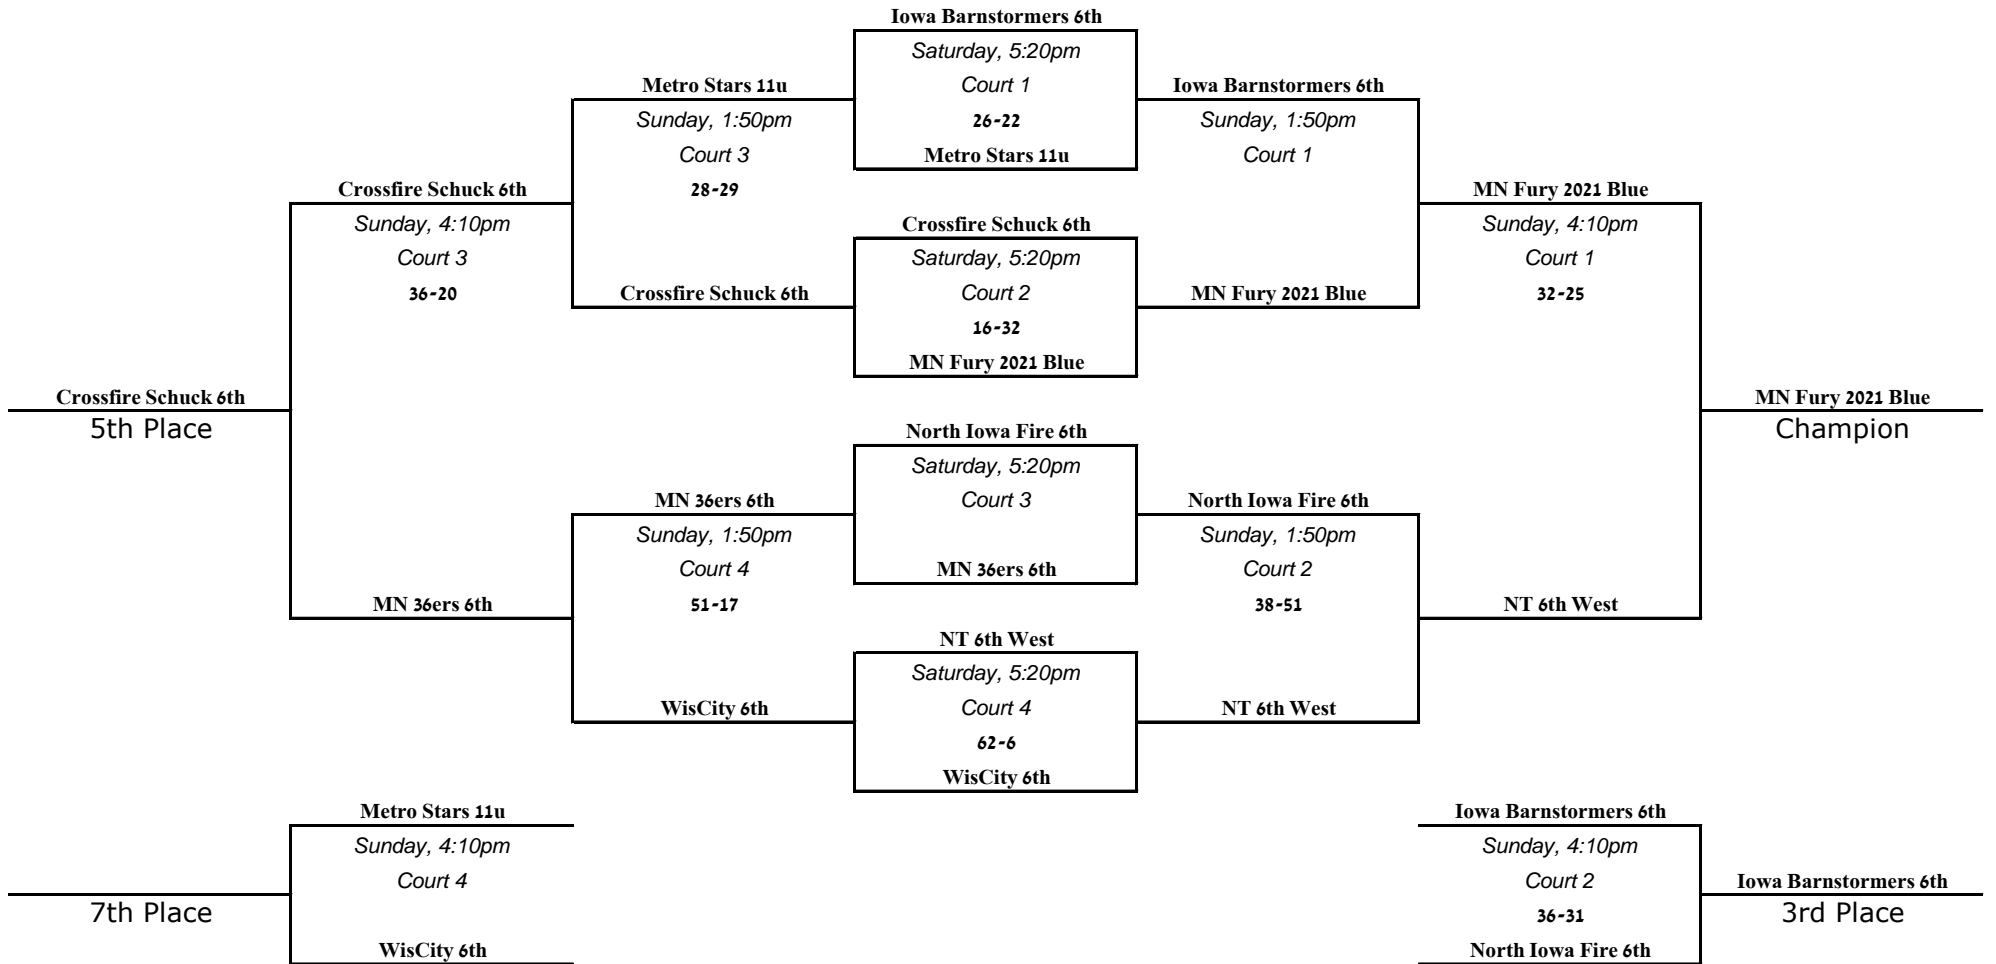

2015 Midwest Kick-Off Classic Quartz Division