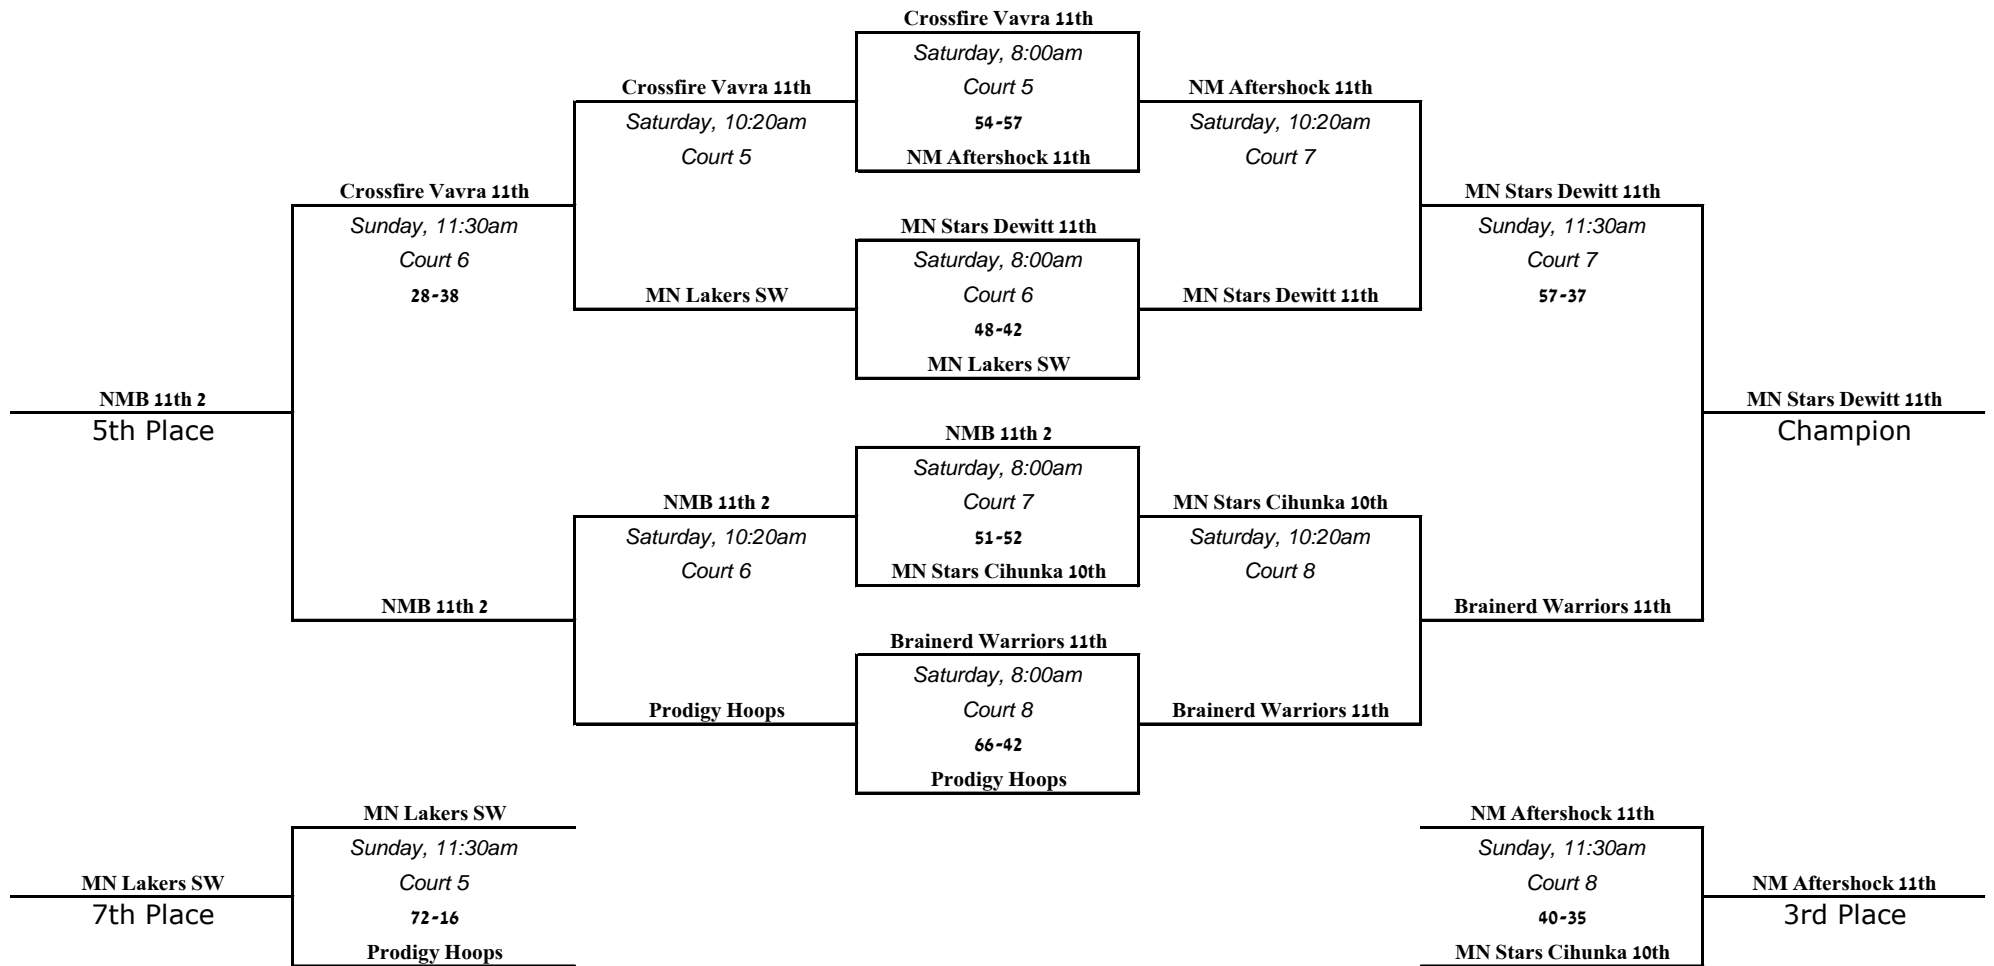

2015 Midwest Kick-Off Classic Bronze Division