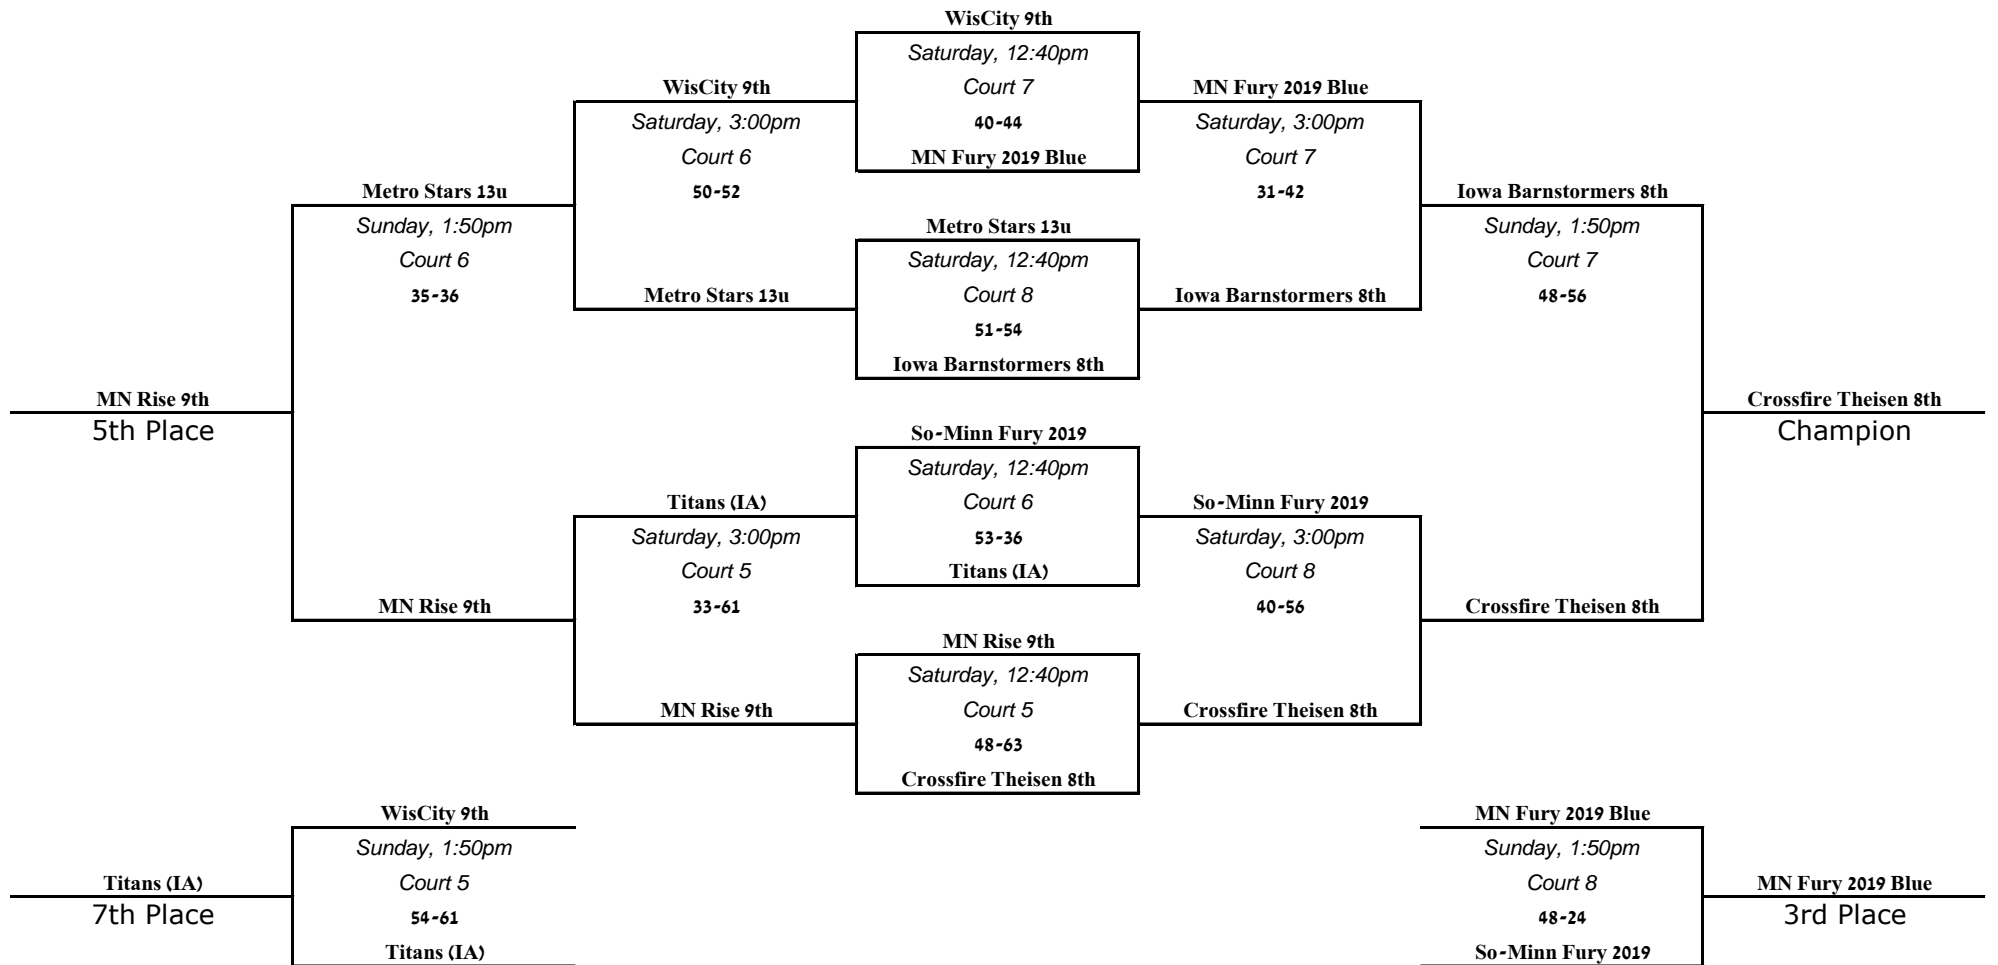

2015 Midwest Kick-Off Classic Sterling Division