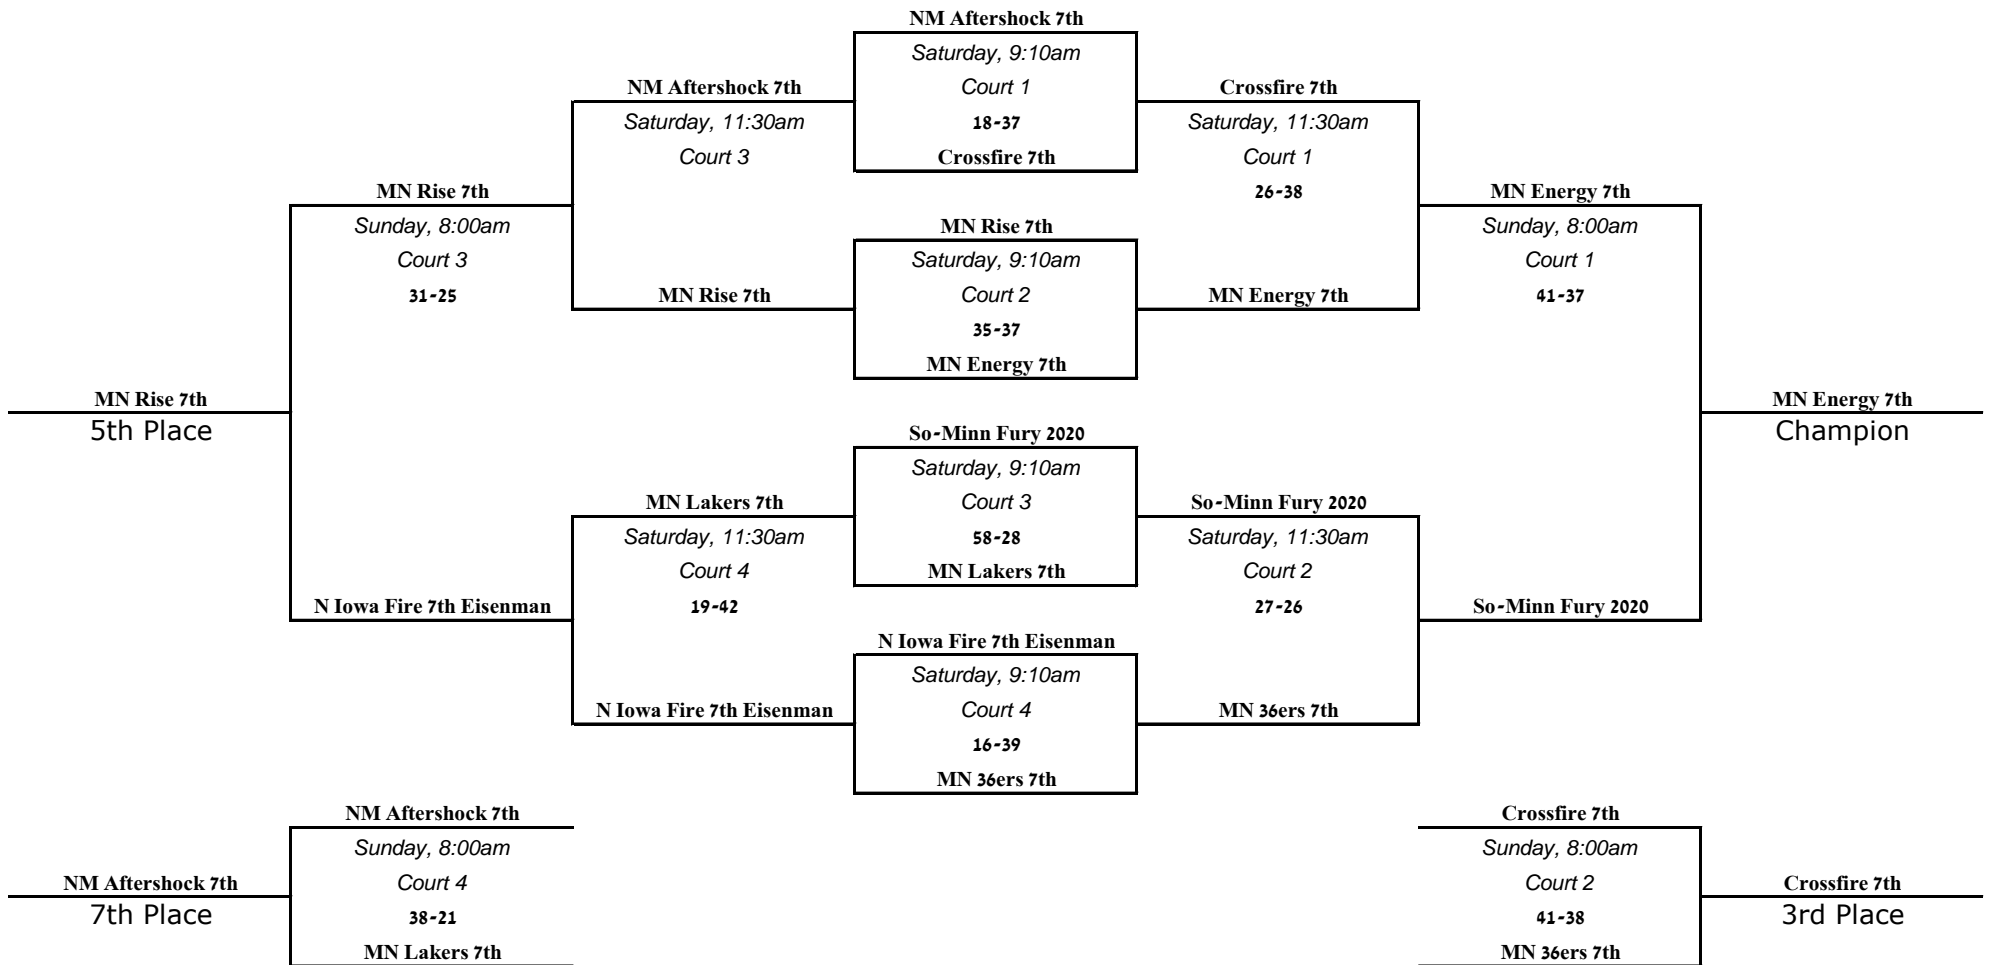

2015 Midwest Kick-Off Classic Ruby Division