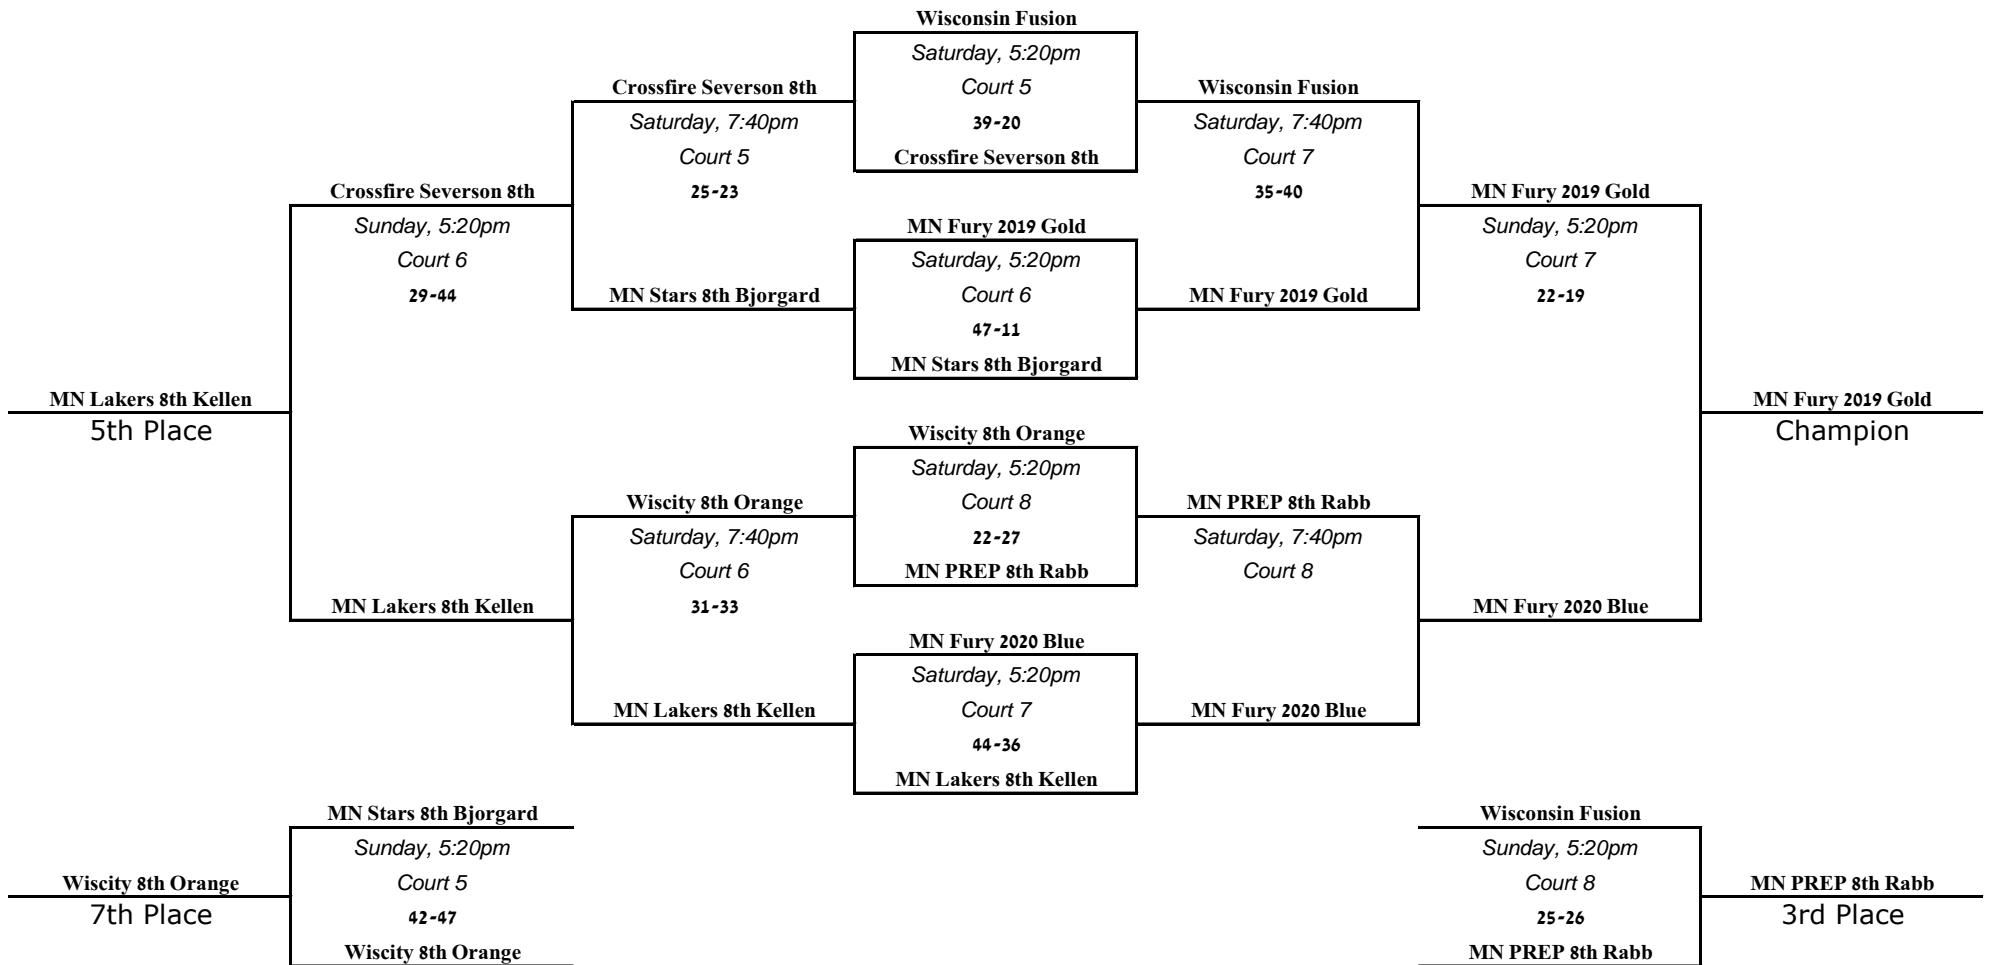

2015 Midwest Kick-Off Classic Turquoise Division