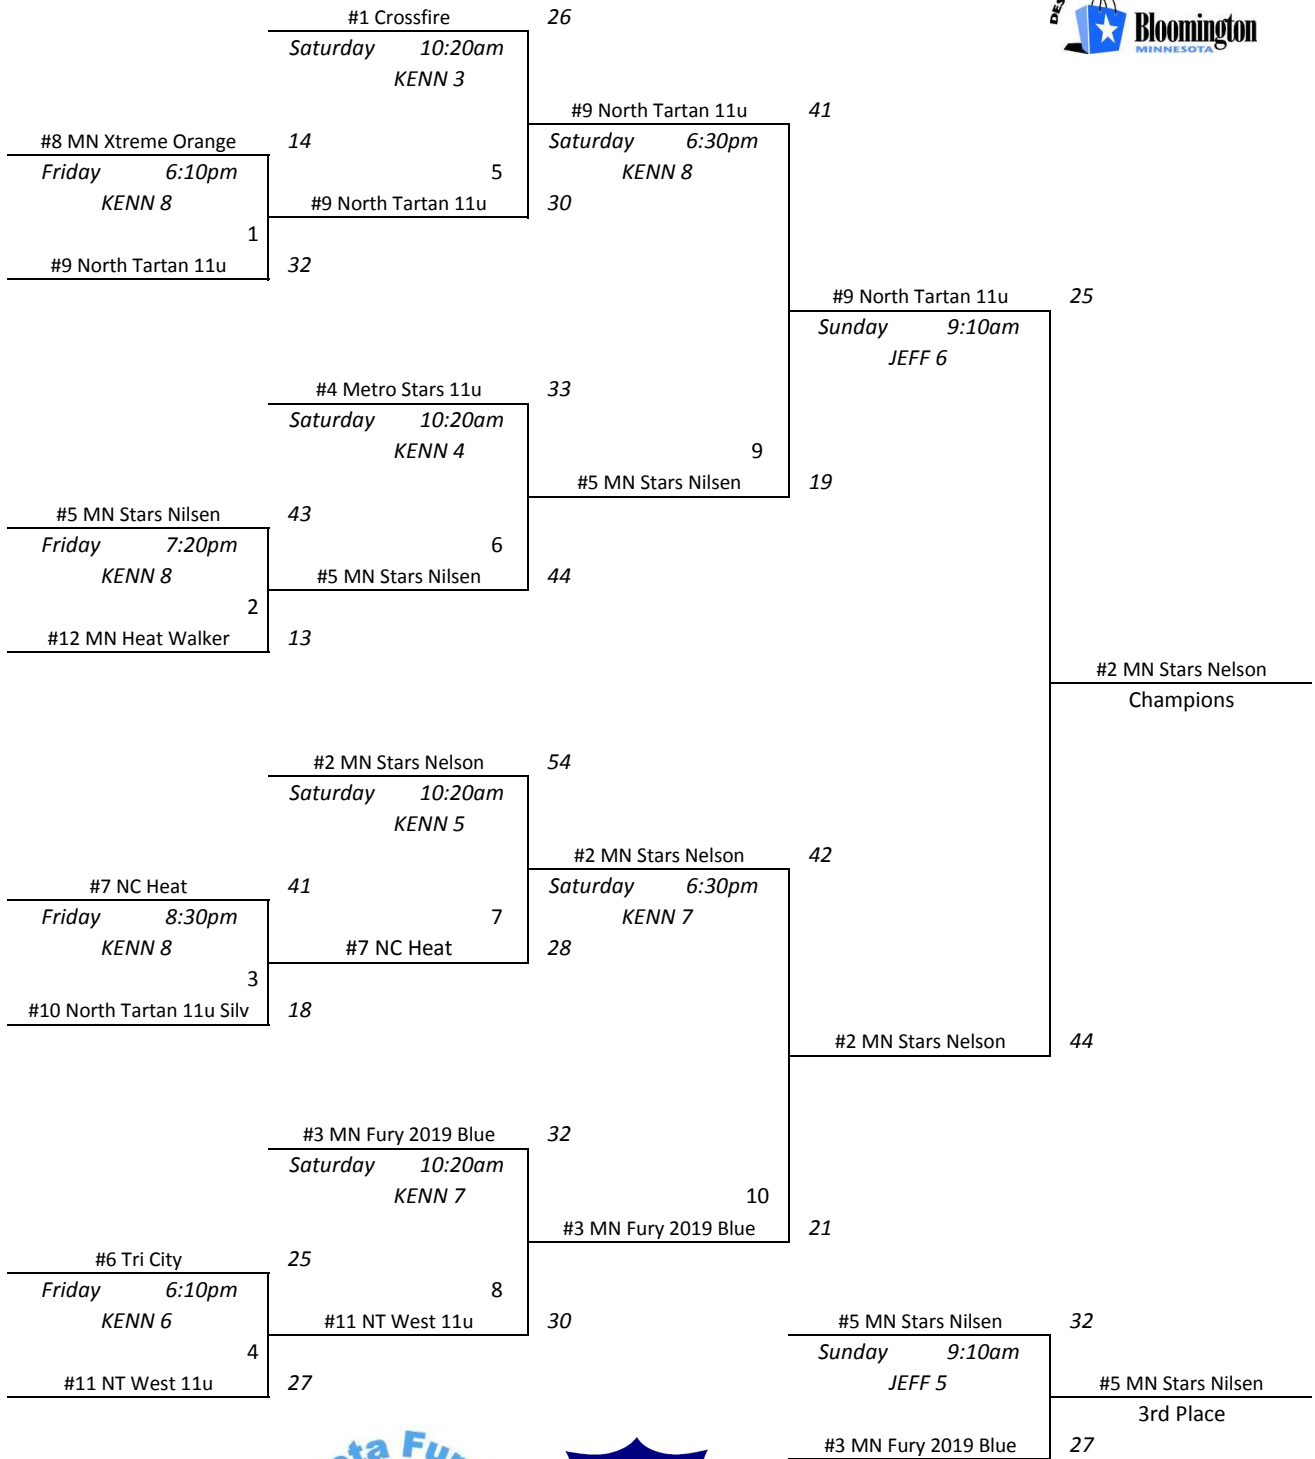

6th Grade/2019 MN AAU State Championship

Gym Key
KENN - Bloomington Kennedy
JEFF - Bloomington Jefferson