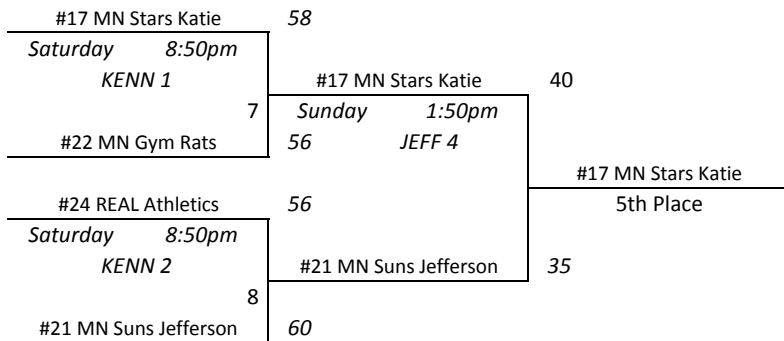

#15 North Tartan 16u	66
Sunday 10:20am	
JEFF 3	

#15 North Tartan 16u
Consolation 2

#11 Northern Lights	44
---------------------	----

#10 MN Stars Nelson	59
Sunday 10:20am	
JEFF 4	
#14 MN Suns Wilson	44

#10 MN Stars Nelson

Junior/2014 AAU State Classic Bracket

Gym Key
KENN - Bloomington Kennedy
JEFF - Bloomington Jefferson

Sophomore/2015 MN AAU State Championship

Gym Key	
KENN	- Bloomington Kennedy
JEFF	- Bloomington Jefferson

Sophomore/2015 Championship (continued)

Gym Key
KENN - Bloomington Kennedy
JEFF - Bloomington Jefferson

#9 MN Comets Elite	34
Sunday 1:50pm	
JEFF 1	

#5 MN Suns McGowan	34
Sunday 4:10pm	
JEFF 1	

#5 MN Suns McGowan	56
--------------------	----