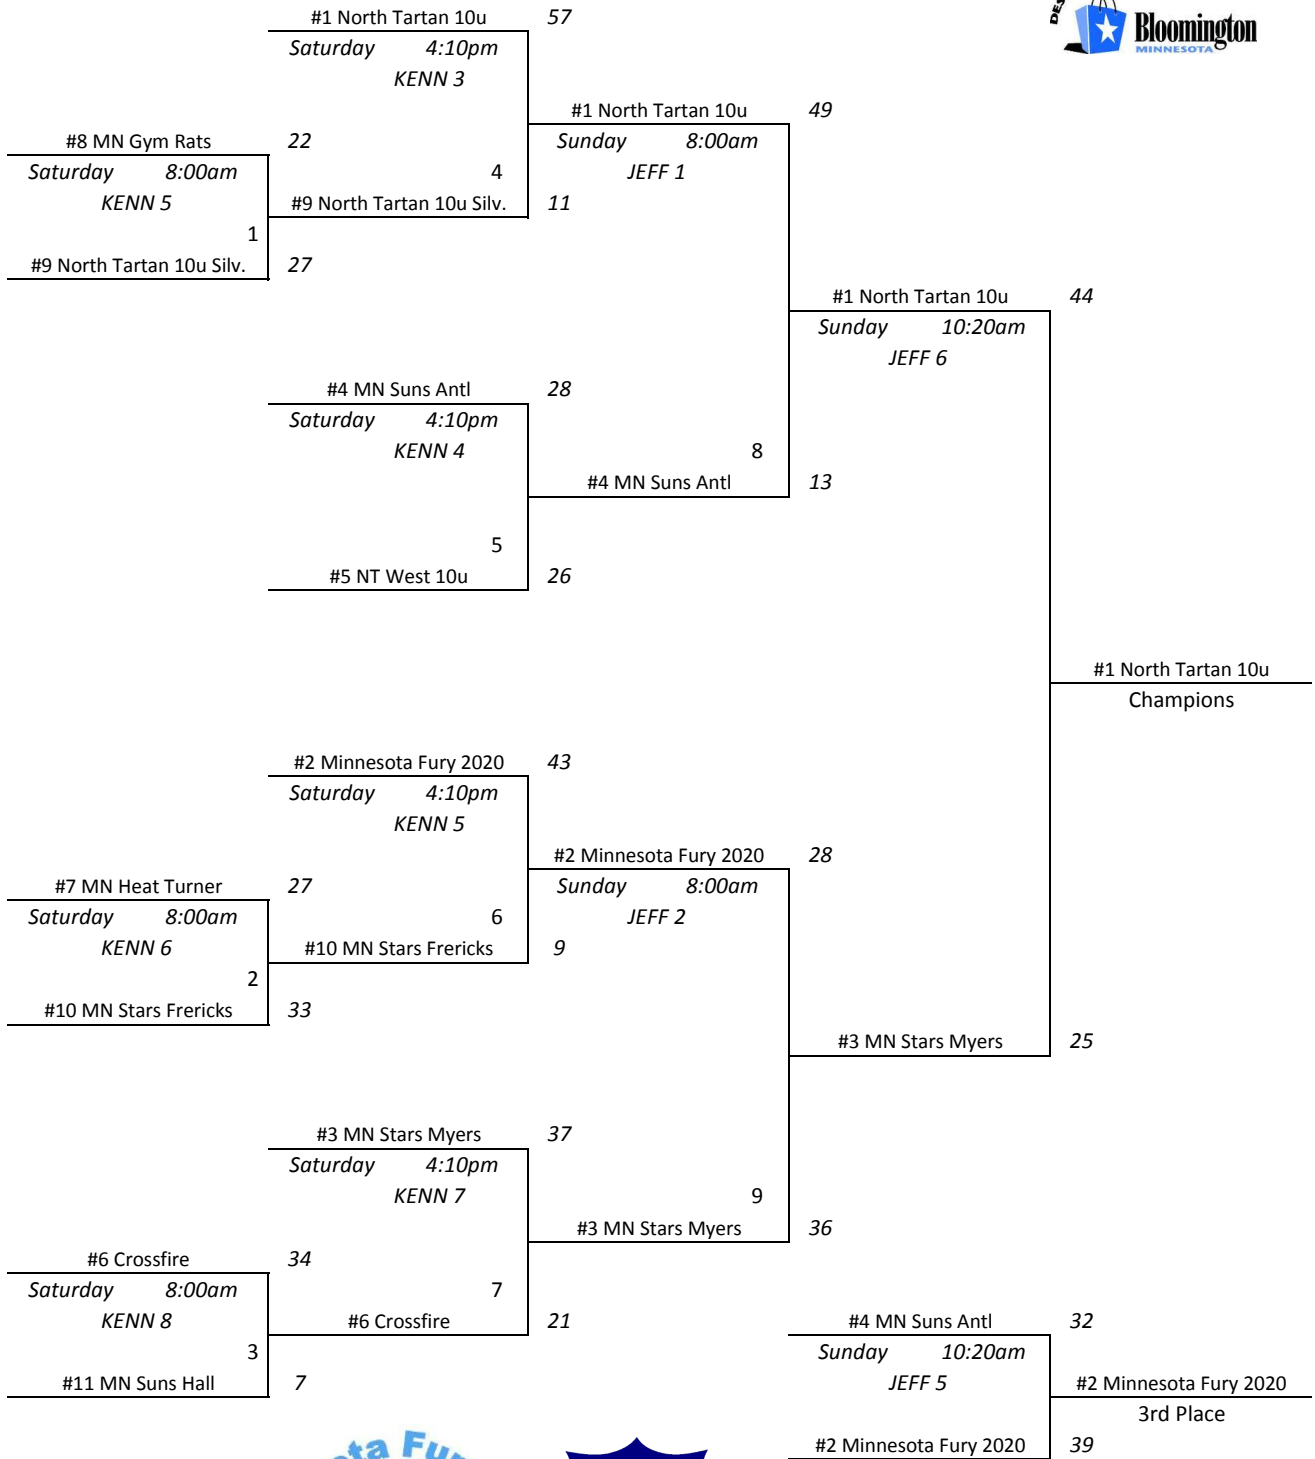

5th Grade/2020 MN AAU State Championship

Gym Key	
KENN	- Bloomington Kennedy
JEFF	- Bloomington Jefferson