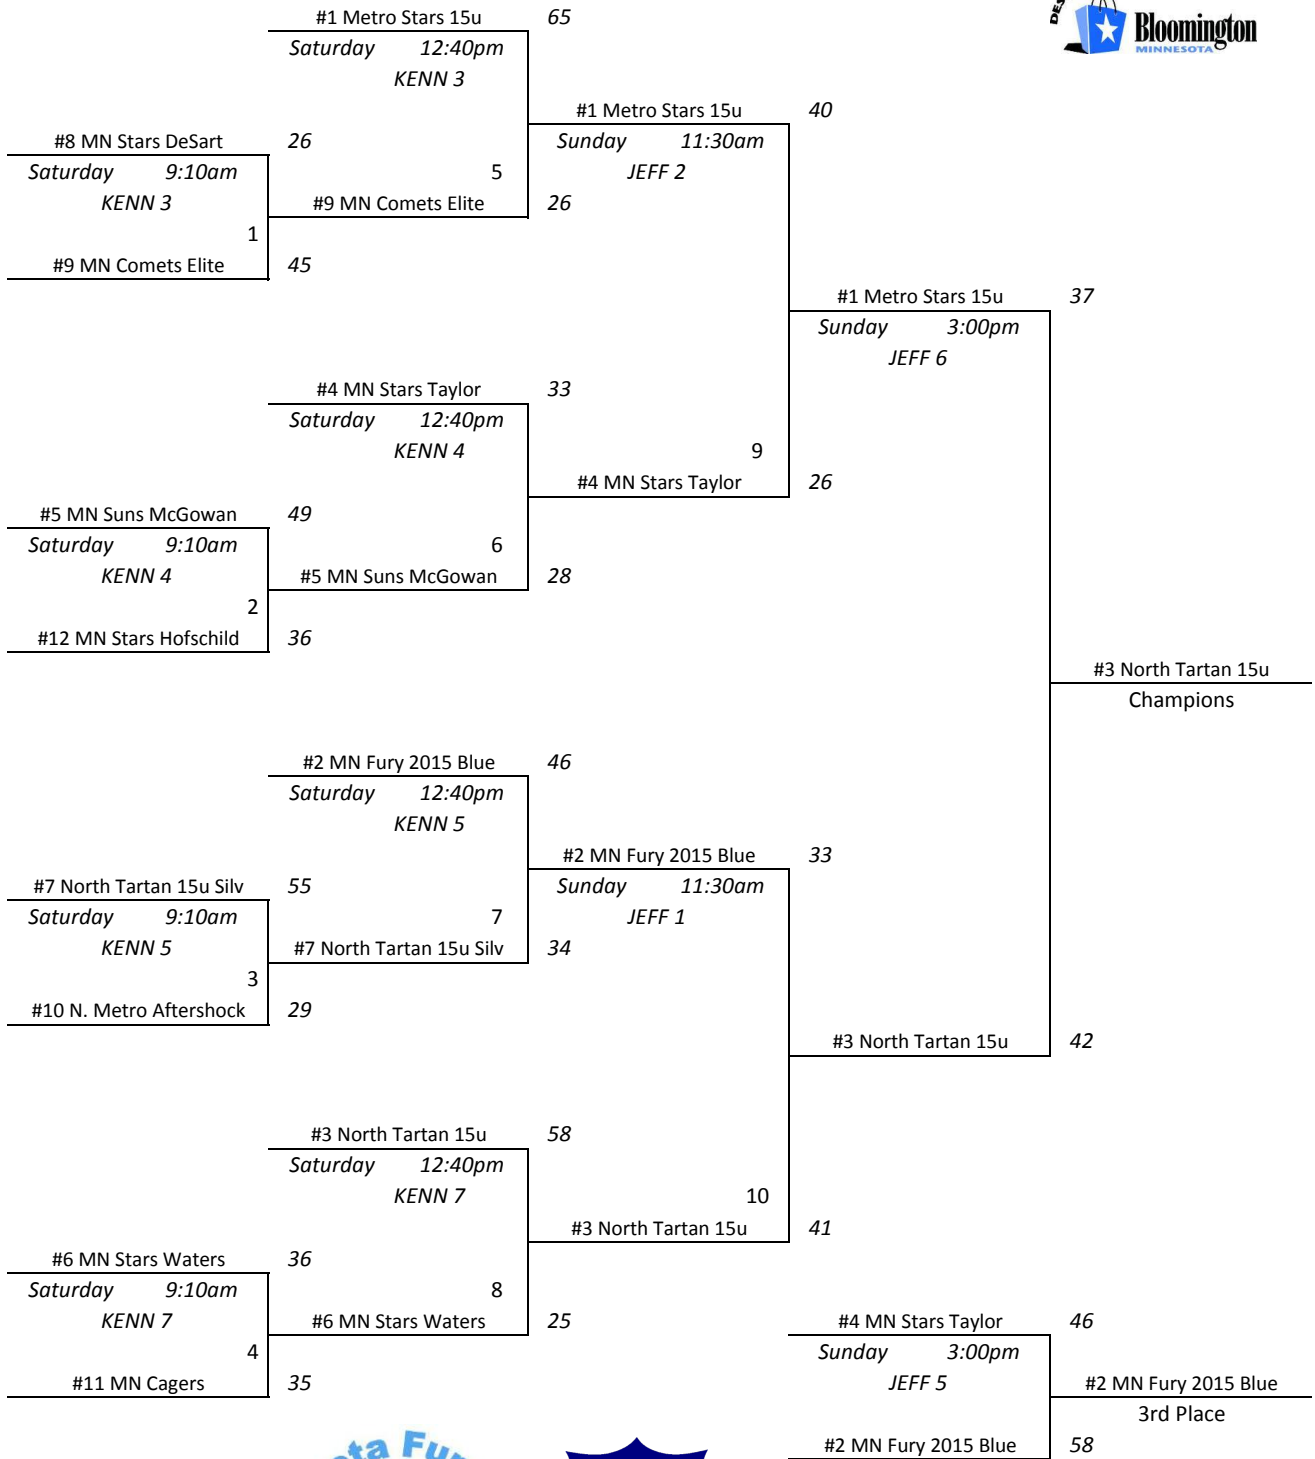

Sophomore/2015 MN AAU State Championship

Gym Key	
KENN	- Bloomington Kennedy
JEFF	- Bloomington Jefferson