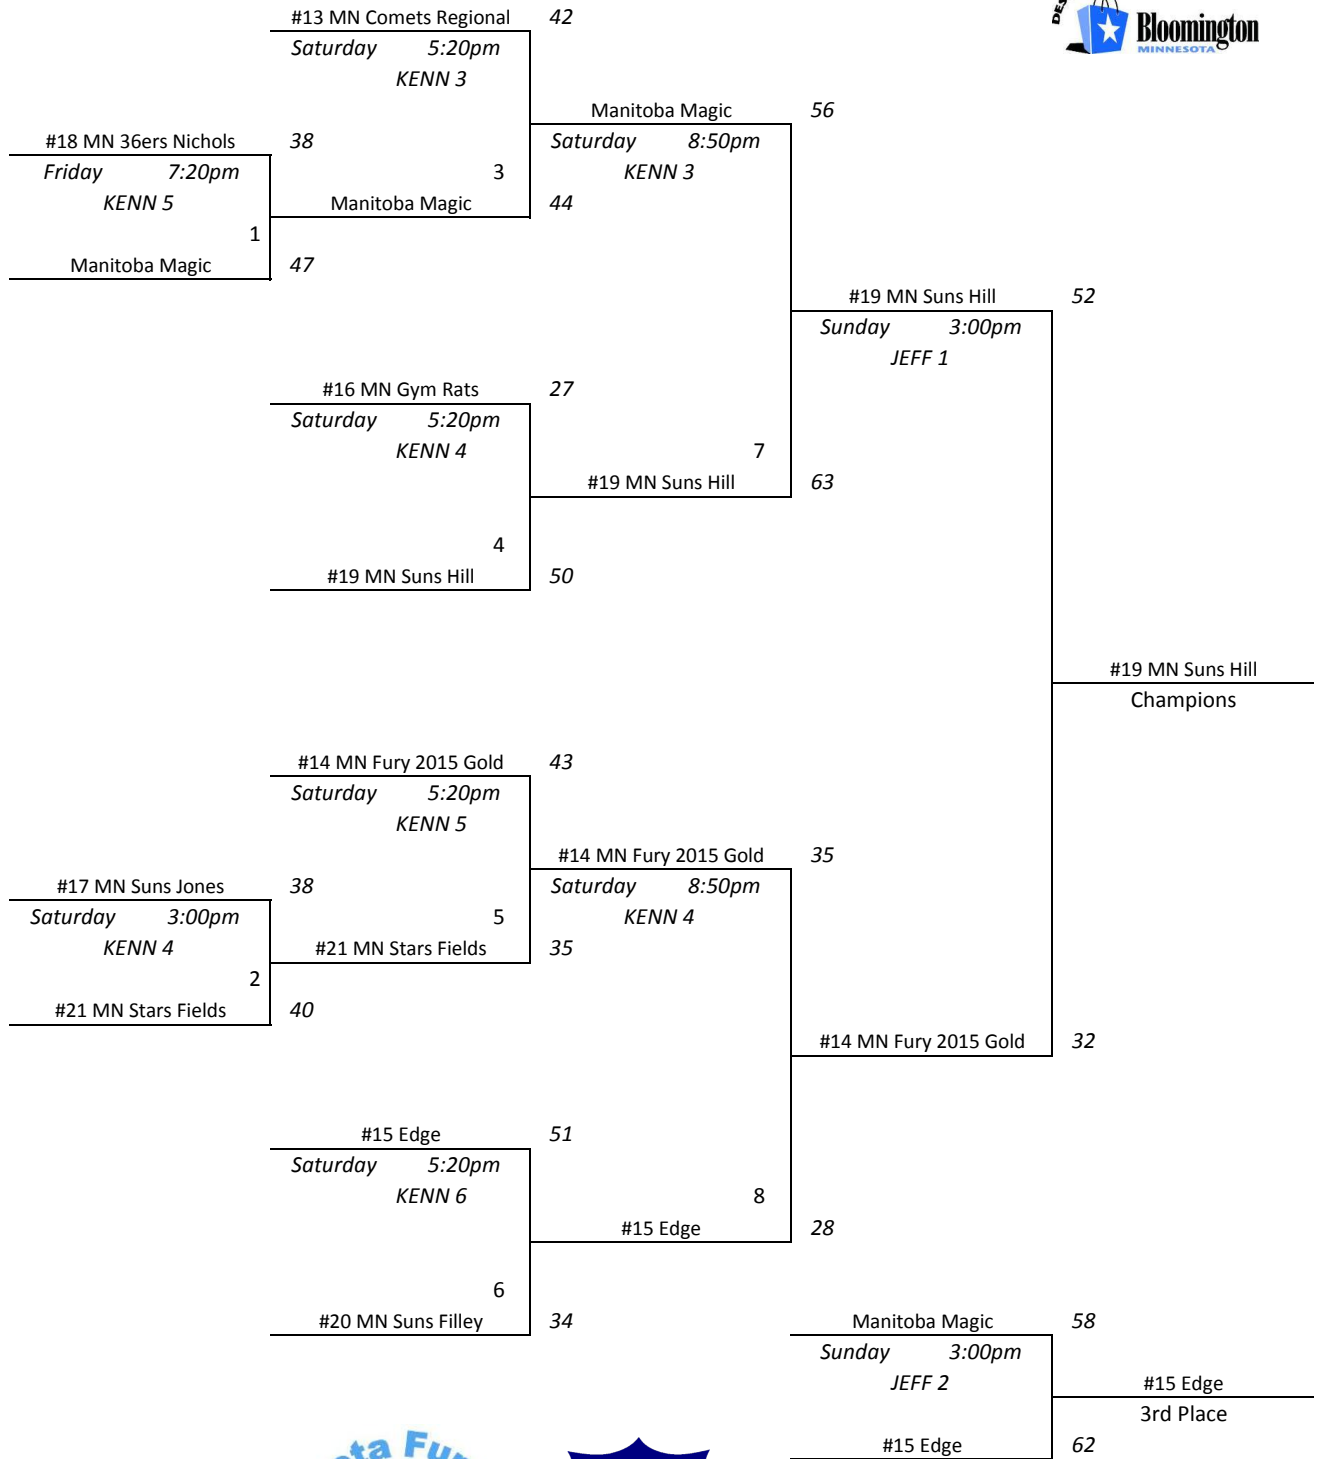

Sophomore/2015 AAU State Classic Bracket

Gym Key
KENN - Bloomington Kennedy
JEFF - Bloomington Jefferson