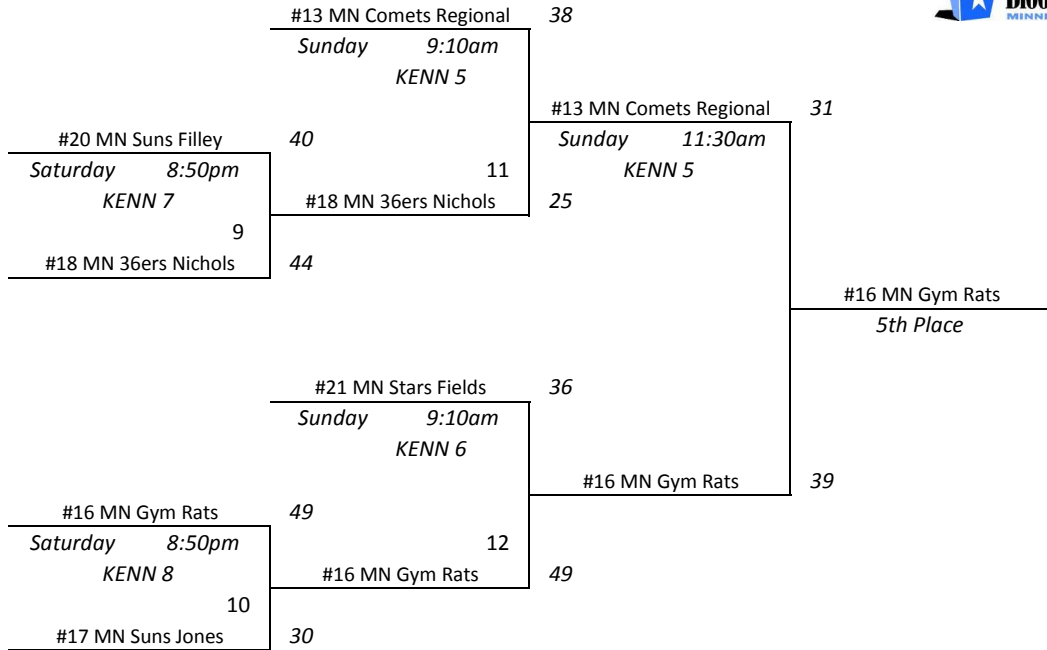

#8 MN Stars DeSart	
11th Place	

#11 MN Cagers	27
---------------	----

Sophomore/2015 AAU State Classic Bracket

Gym Key
KENN - Bloomington Kennedy
JEFF - Bloomington Jefferson

Sophomore/2015 Classic (continued)

Gym Key
KENN - Bloomington Kennedy
JEFF - Bloomington Jefferson

Freshman/2016 MN AAU State Championship

Gym Key
KENN - Bloomington Kennedy
JEFF - Bloomington Jefferson

#1 MN Stars Martin <i>Saturday 9:10am</i> KENN 6	55	#1 MN Stars Martin <i>Saturday 6:30pm</i> JEFF 5	46	#1 MN Stars Martin <i>Sunday 12:40pm</i> JEFF 2	55
#16 Northern Lights	1	#9 MN Comets Elite	15	#4 North Tartan 14u <i>Sunday 4:10pm</i> JEFF 6	37
#8 MN Fury 2016 Gold <i>Saturday 9:10am</i> KENN 8	33	#5 MN Heat Lund	38	#3 MN Fury 2016 Blue Champions	
#9 MN Comets Elite	2	#12 MN Suns Fassett	40	#2 Crossfire Robertson <i>Friday 6:10pm</i> KENN 5	59
#4 North Tartan 14u <i>Friday 6:10pm</i> KENN 3	47	#2 Crossfire Robertson <i>Saturday 6:30pm</i> JEFF 4	49	#15 TC Metro Select	5
#13 Midtown Monarchs	3	#7 Metro Stars 14u <i>Sunday 12:40pm</i> JEFF 1	38	#7 Metro Stars 14u <i>Friday 7:20pm</i> KENN 4	43
#5 MN Heat Lund <i>Friday 6:10pm</i> KENN 4	52	#3 MN Fury 2016 Blue <i>Saturday 7:40pm</i> KENN 1	70	#10 MN Stars Mahlum	6
#12 MN Suns Fassett	4	#3 MN Fury 2016 Blue	49	#3 MN Fury 2016 Blue <i>Friday 8:30pm</i> KENN 3	54
#2 Crossfire Robertson <i>Friday 6:10pm</i> KENN 5	59	#6 North Tartan 14u Silv <i>Saturday 3:00pm</i> KENN 3	38	#14 Wear Out The Net	7
#15 TC Metro Select	5	#11 REAL Athletics	29	#6 North Tartan 14u Silv <i>Saturday 3:00pm</i> KENN 3	54
#7 Metro Stars 14u <i>Friday 7:20pm</i> KENN 4	43	#4 North Tartan 14u <i>Sunday 4:10pm</i> JEFF 5	49	#11 REAL Athletics	8
#10 MN Stars Mahlum	6	#2 Crossfire Robertson	45		
#3 MN Fury 2016 Blue <i>Friday 8:30pm</i> KENN 3	54				
#14 Wear Out The Net	7				
#6 North Tartan 14u Silv <i>Saturday 3:00pm</i> KENN 3	54				
#11 REAL Athletics	8				