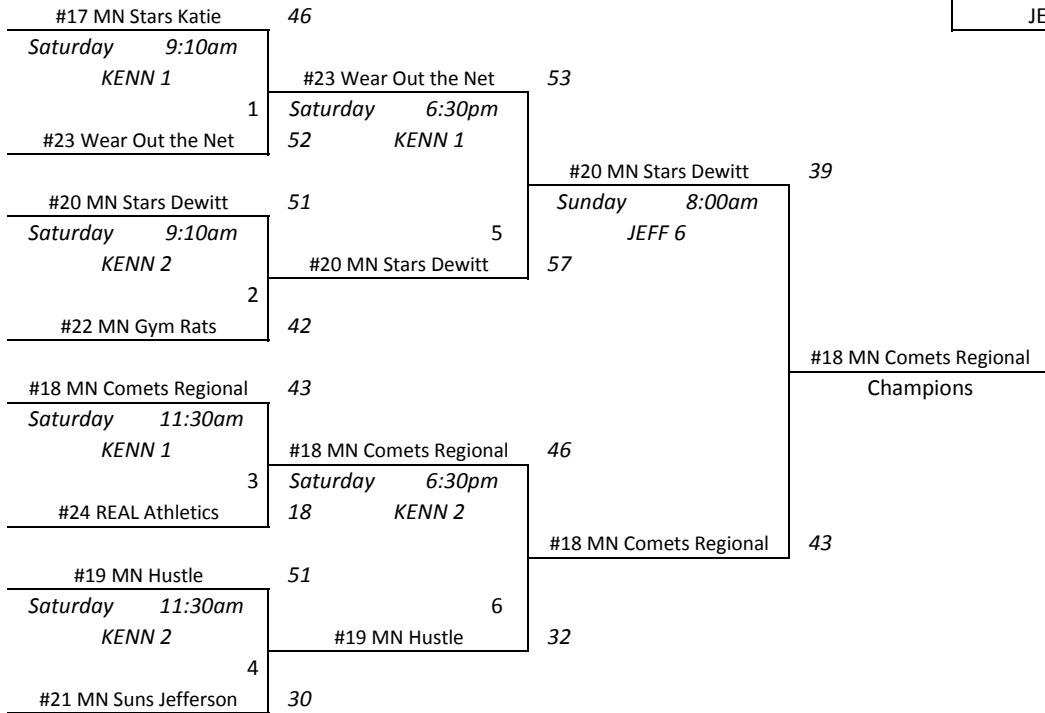

#15 North Tartan 16u	66
Sunday 10:20am	
JEFF 3	

#15 North Tartan 16u
Consolation 2

#11 Northern Lights	44
---------------------	----

#10 MN Stars Nelson	59
Sunday 10:20am	
JEFF 4	
#14 MN Suns Wilson	44

#10 MN Stars Nelson

Junior/2014 AAU State Classic Bracket

Gym Key
KENN - Bloomington Kennedy
JEFF - Bloomington Jefferson

Sophomore/2015 MN AAU State Championship

Gym Key	
KENN	- Bloomington Kennedy
JEFF	- Bloomington Jefferson