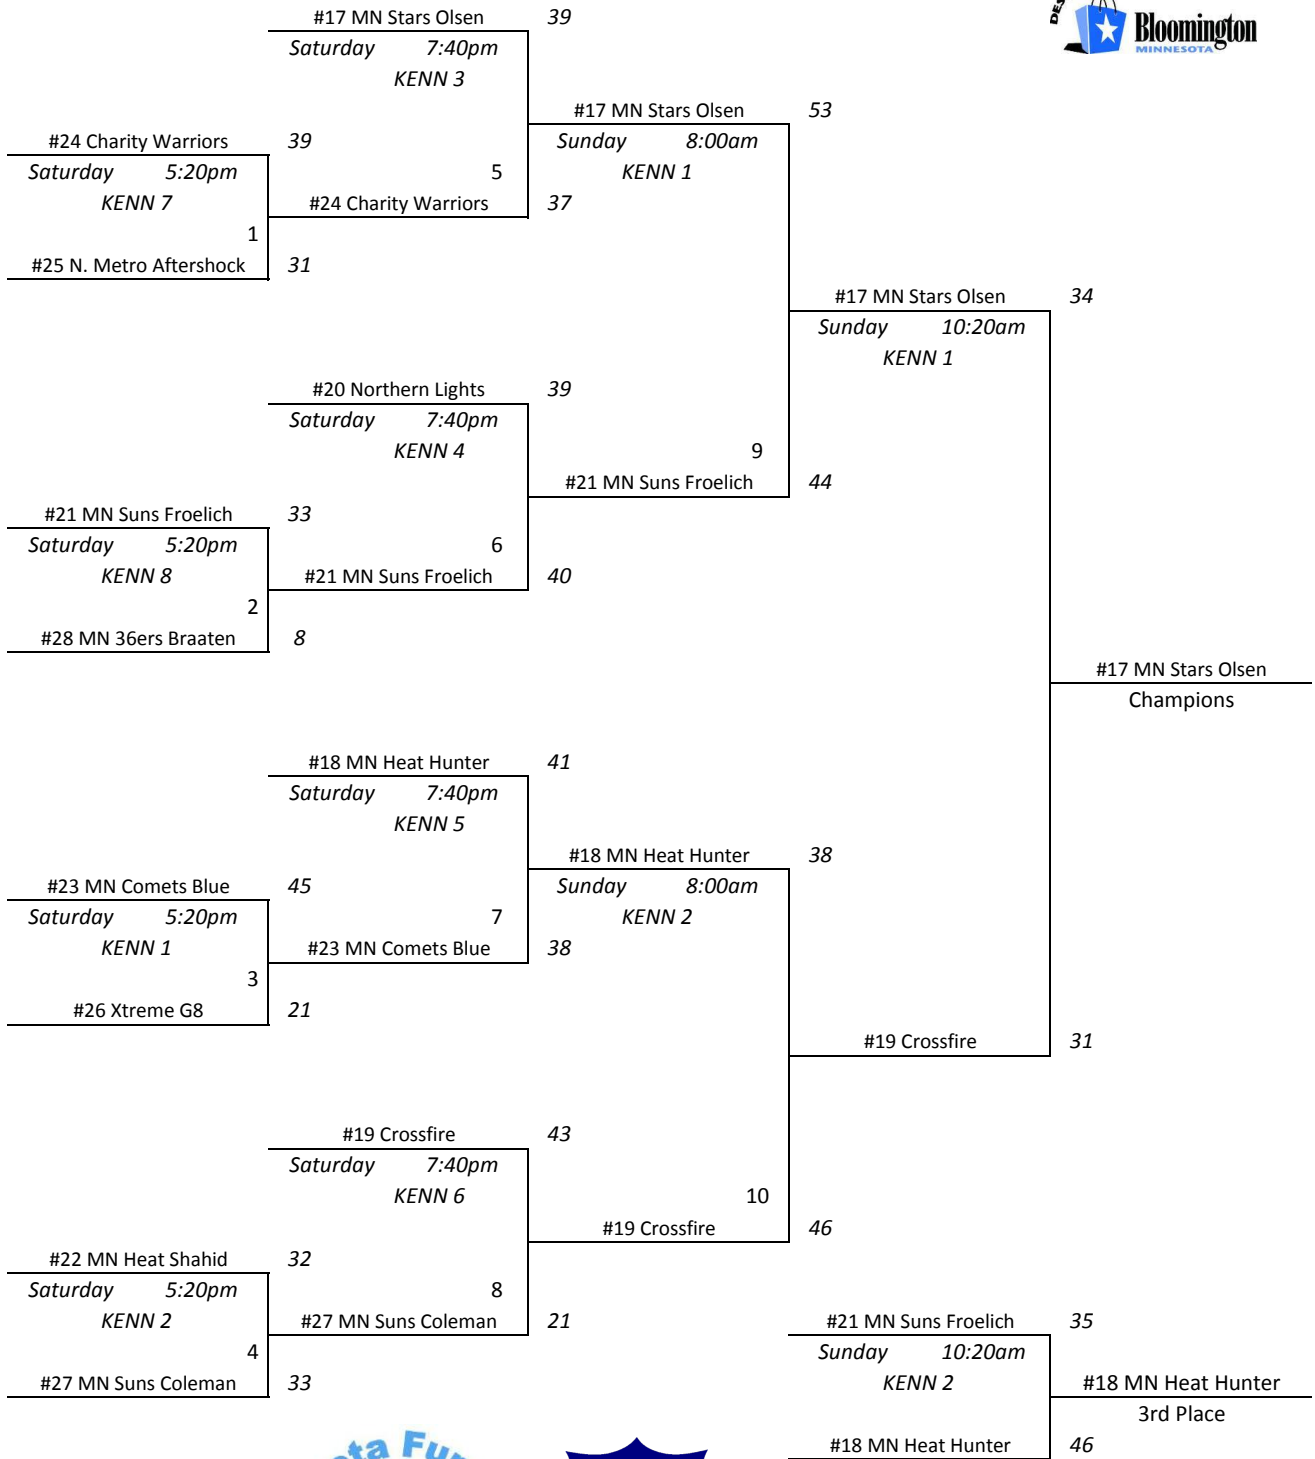

8th Grade/2017 AAU State Classic Bracket

Gym Key
KENN - Bloomington Kennedy
JEFF - Bloomington Jefferson