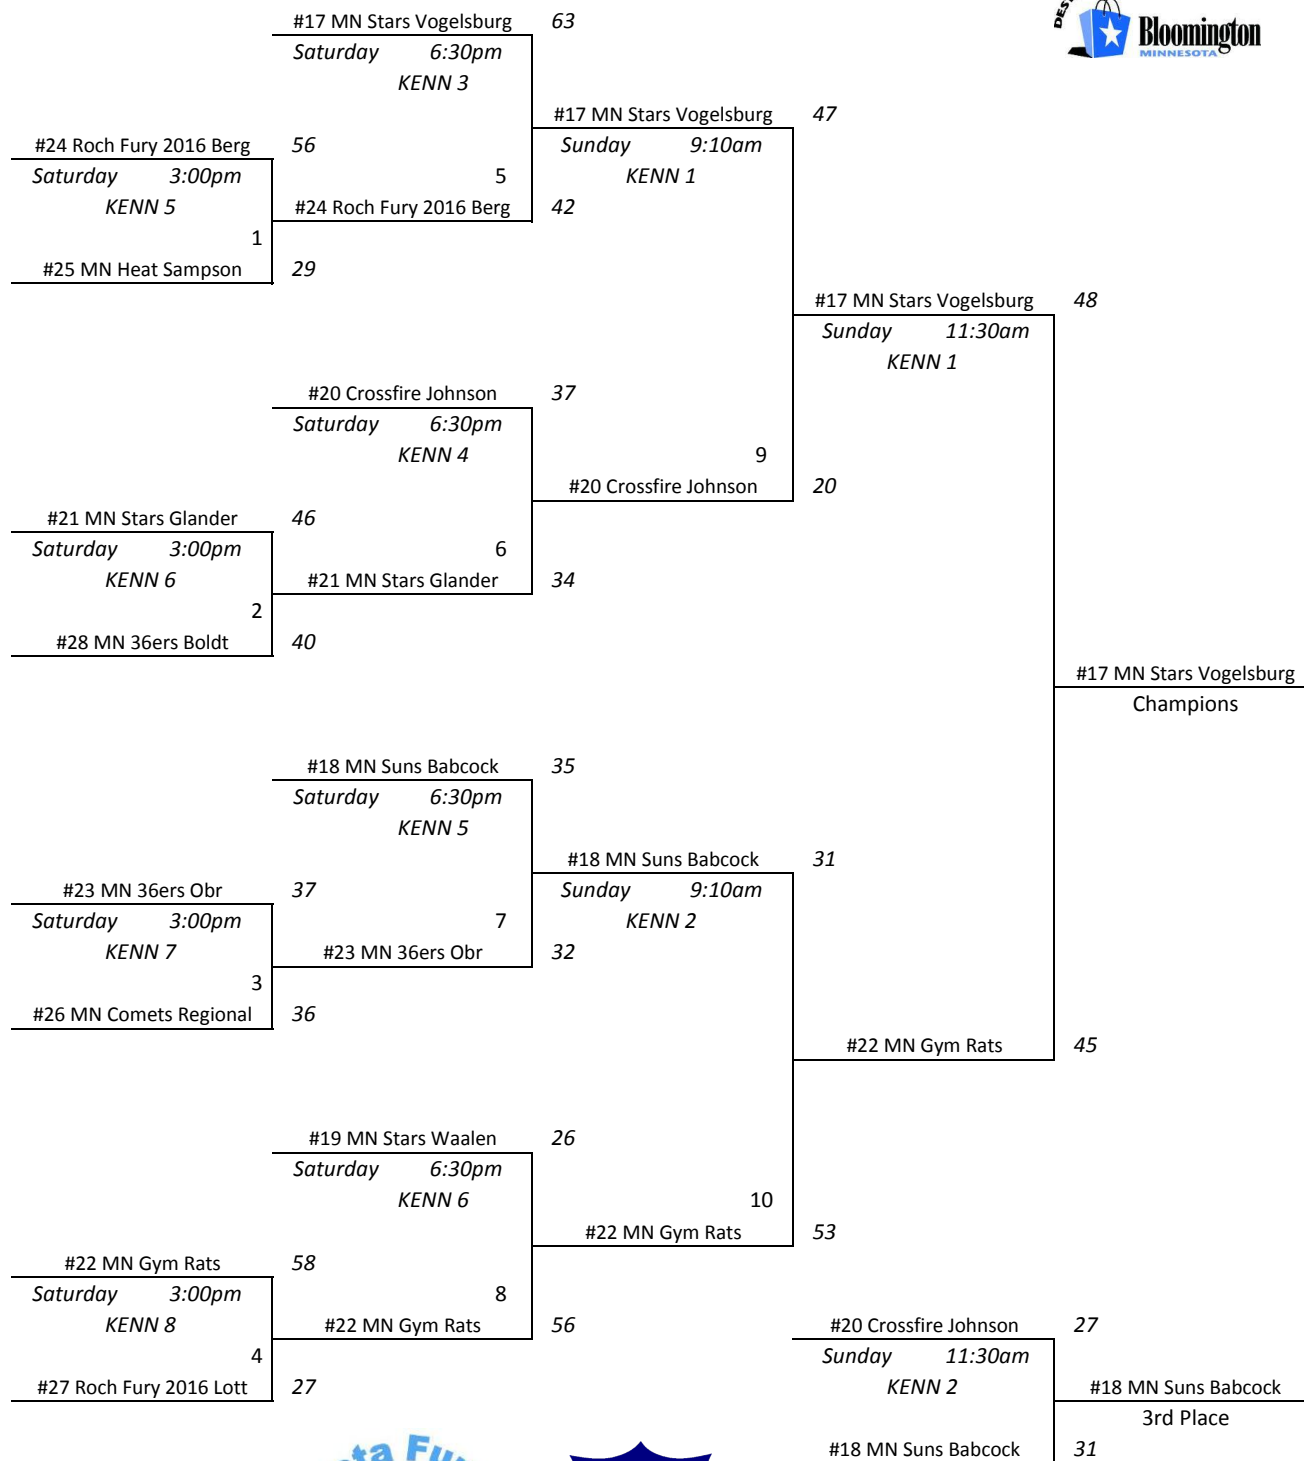

Freshman/2016 AAU State Classic Bracket

Gym Key
KENN - Bloomington Kennedy
JEFF - Bloomington Jefferson