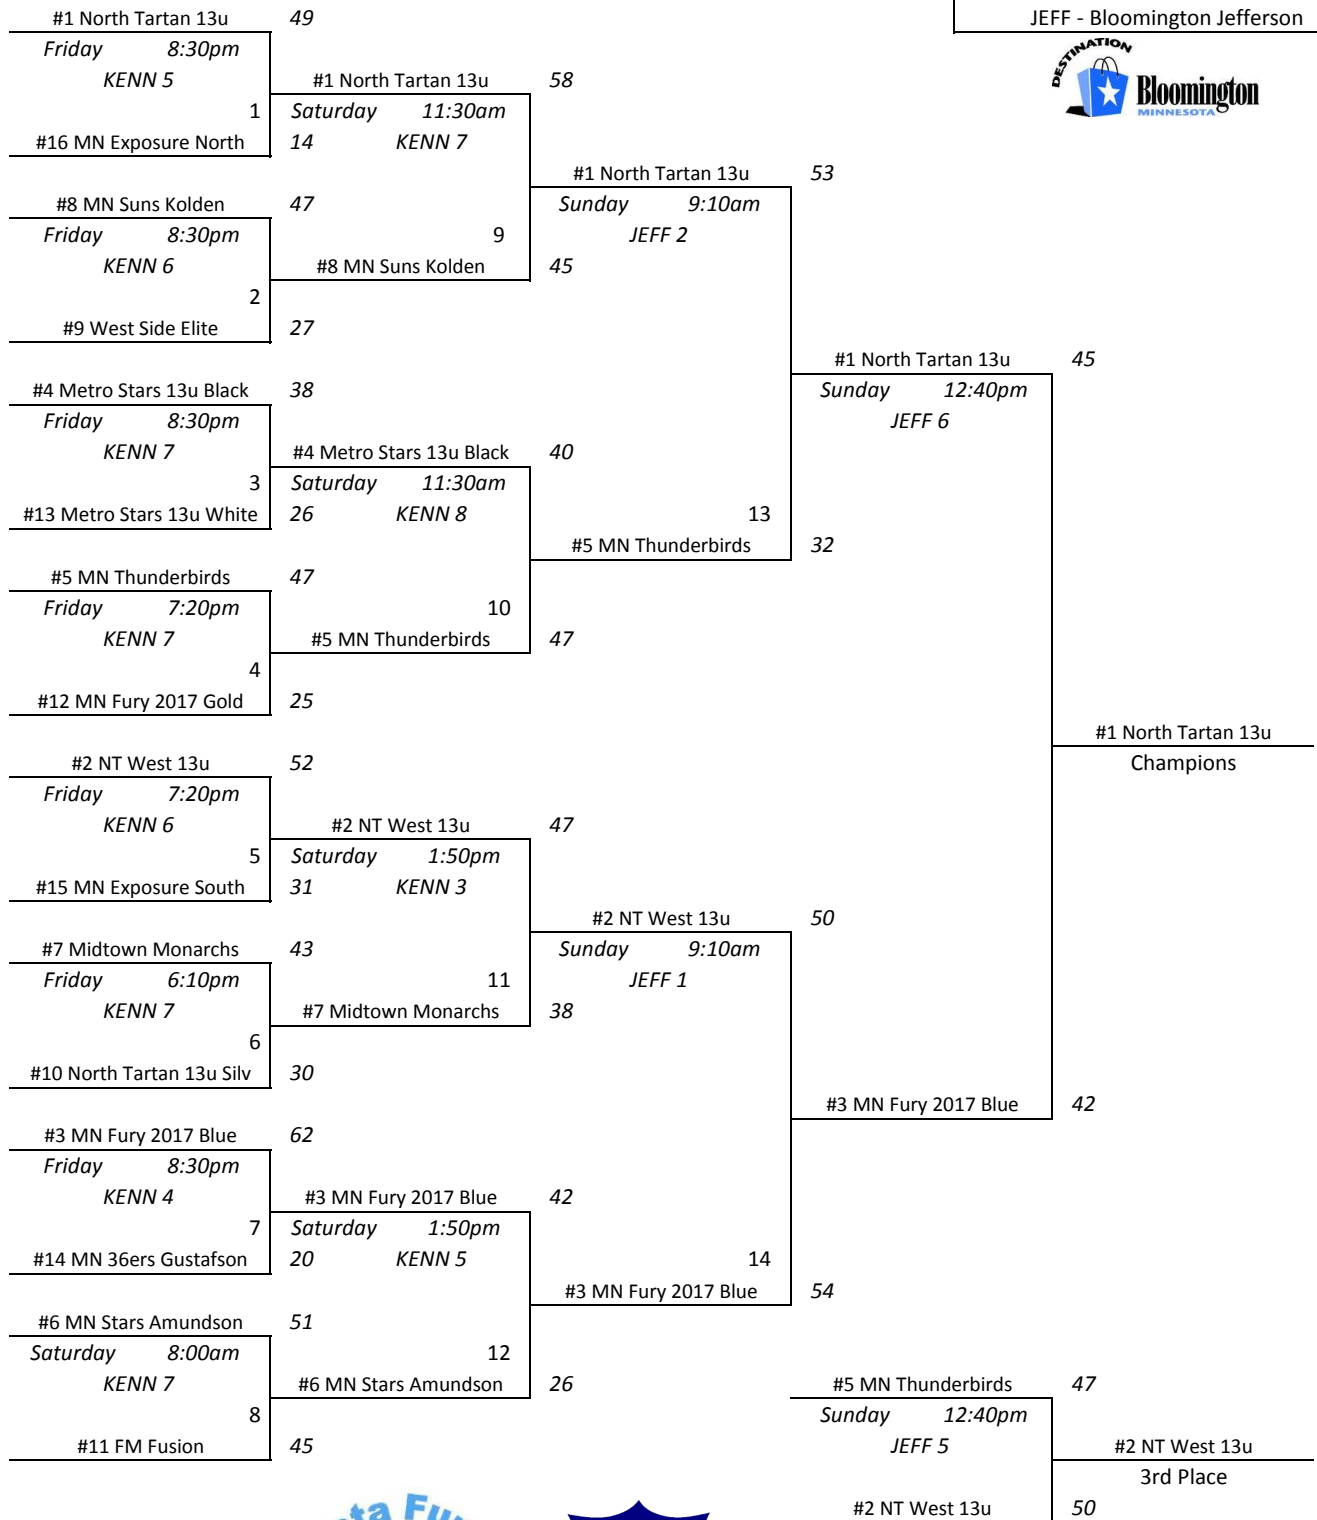

8th Grade/2017 MN AAU State Championship

Gym Key	
KENN	- Bloomington Kennedy
JEFF	- Bloomington Jefferson