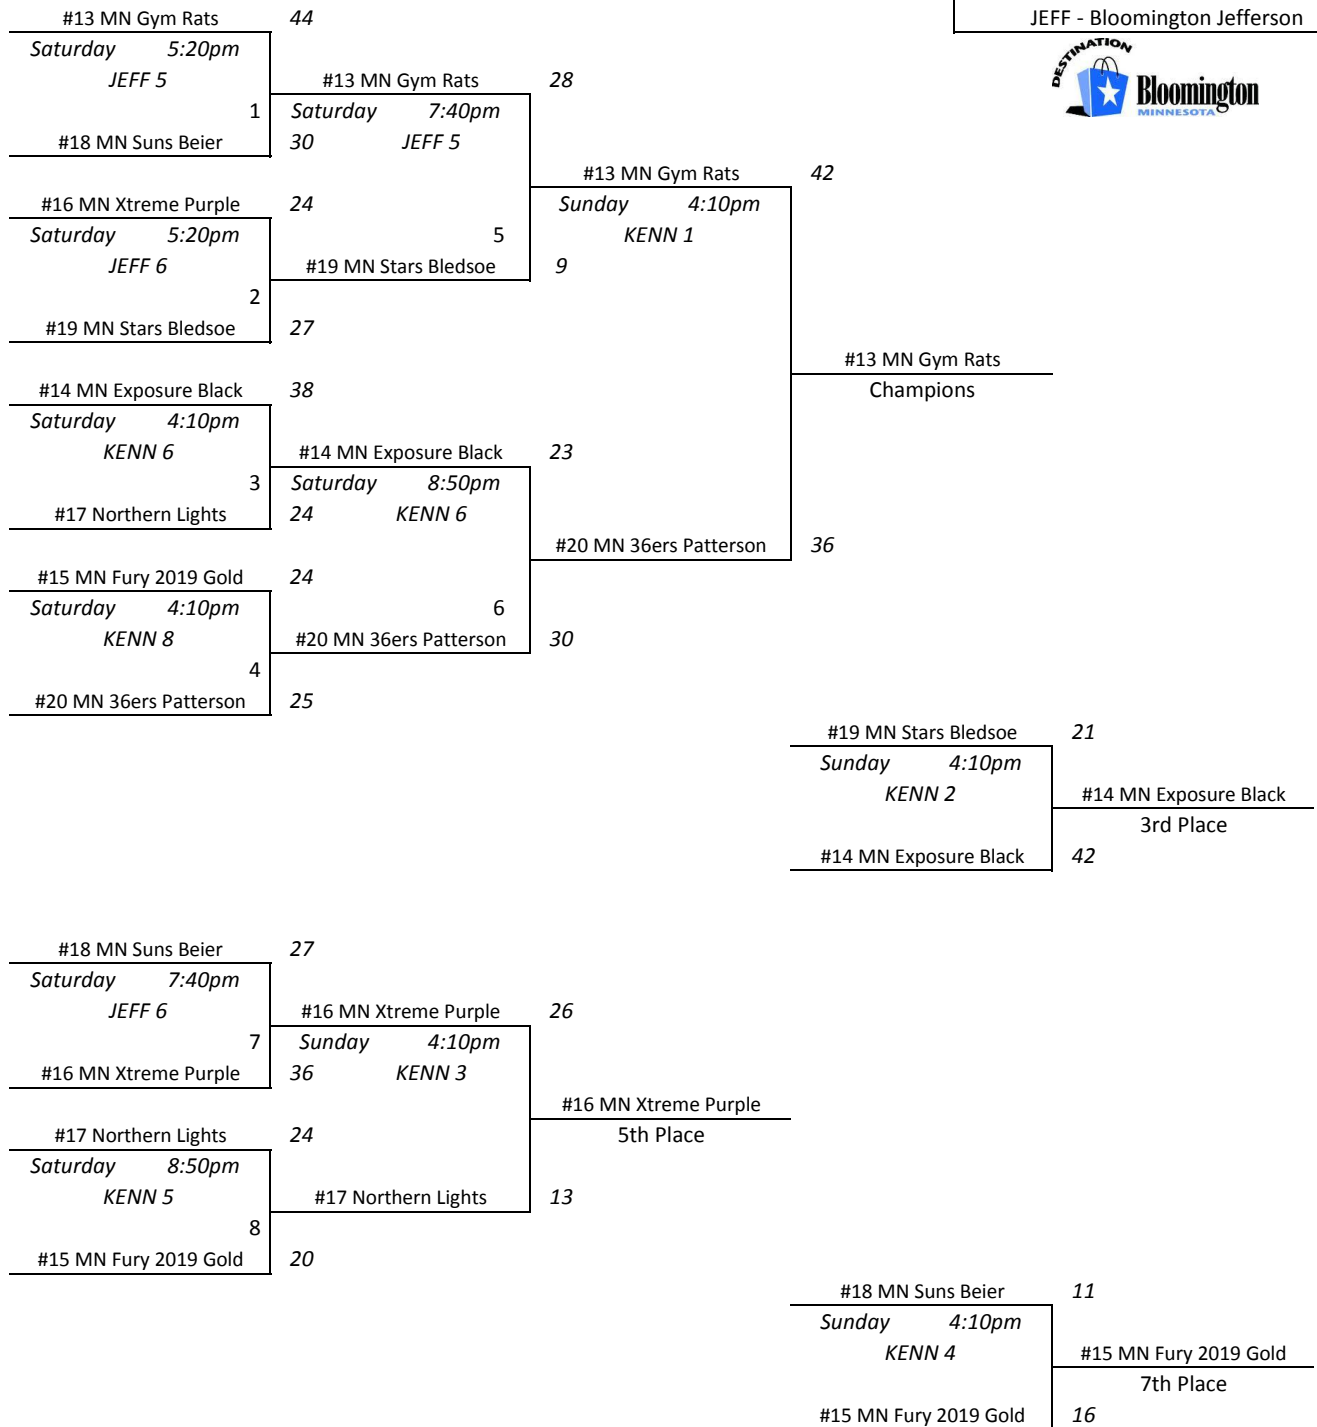

6th Grade/2019 AAU State Classic Bracket

Gym Key	
KENN	- Bloomington Kennedy
JEFF	- Bloomington Jefferson