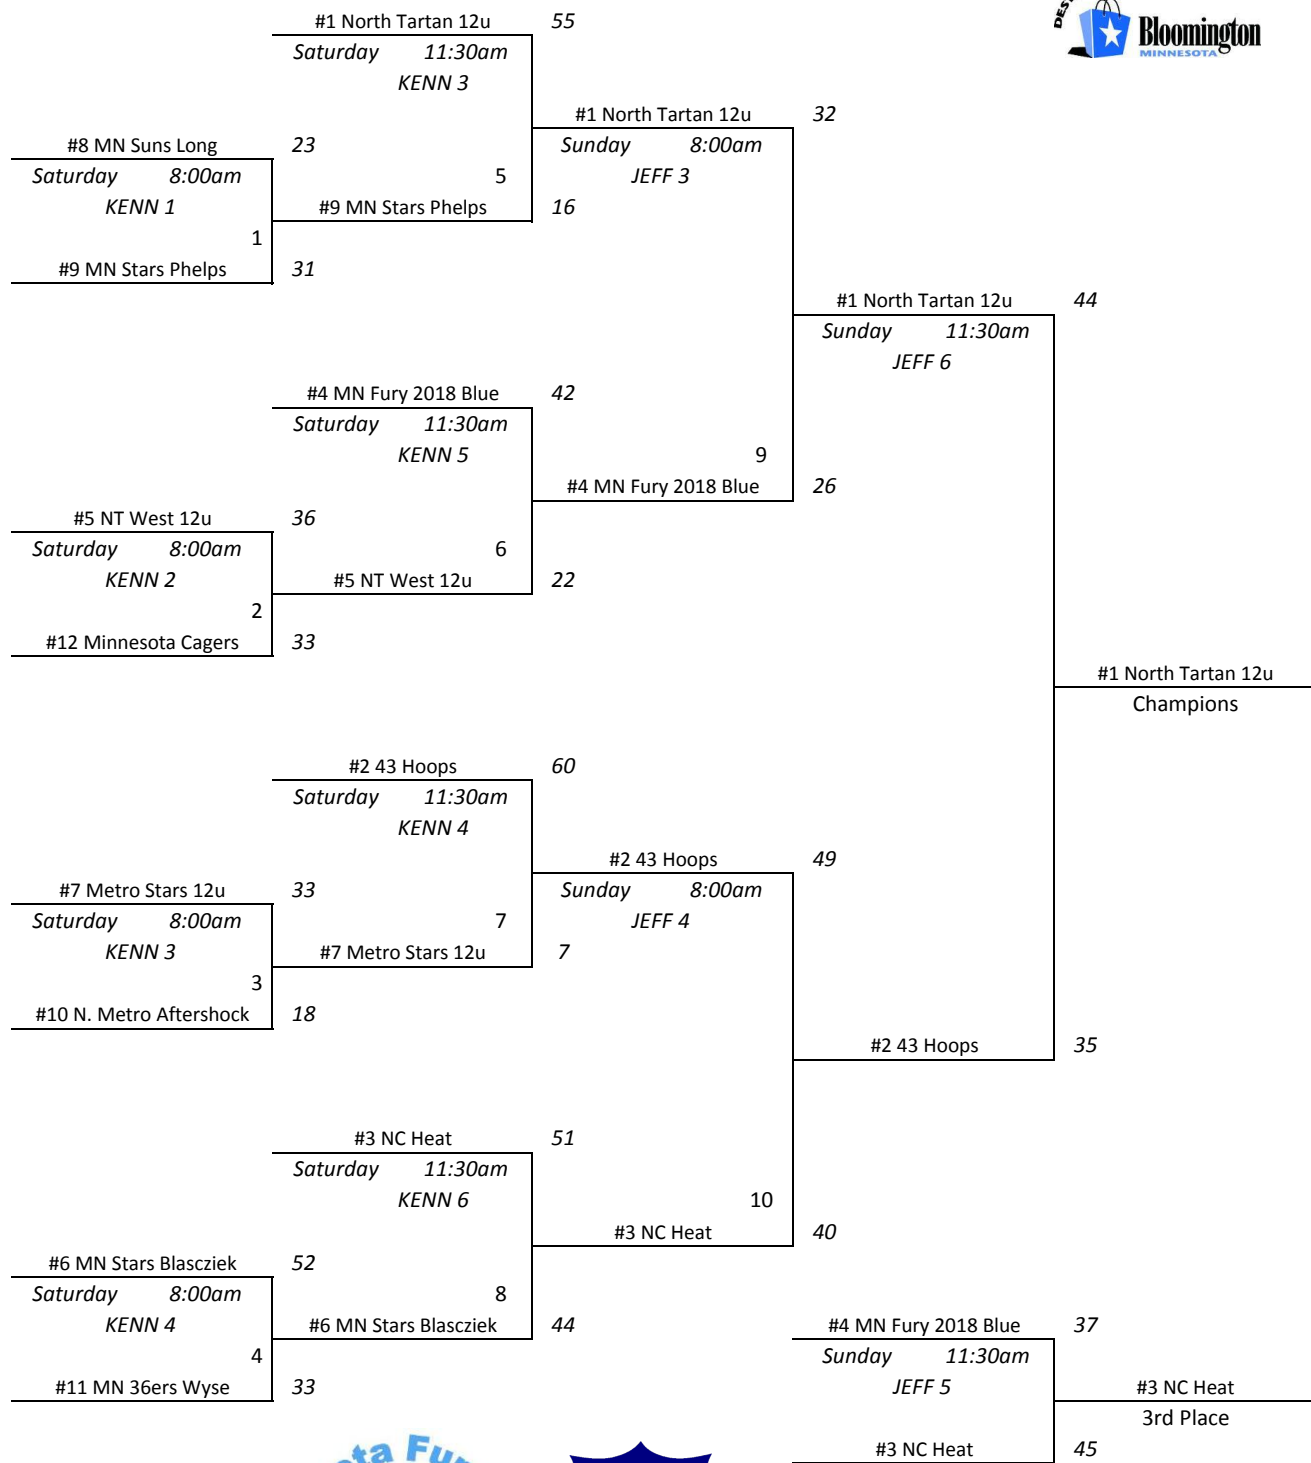

7th Grade/2018 MN AAU State Championship

Gym Key
KENN - Bloomington Kennedy
JEFF - Bloomington Jefferson