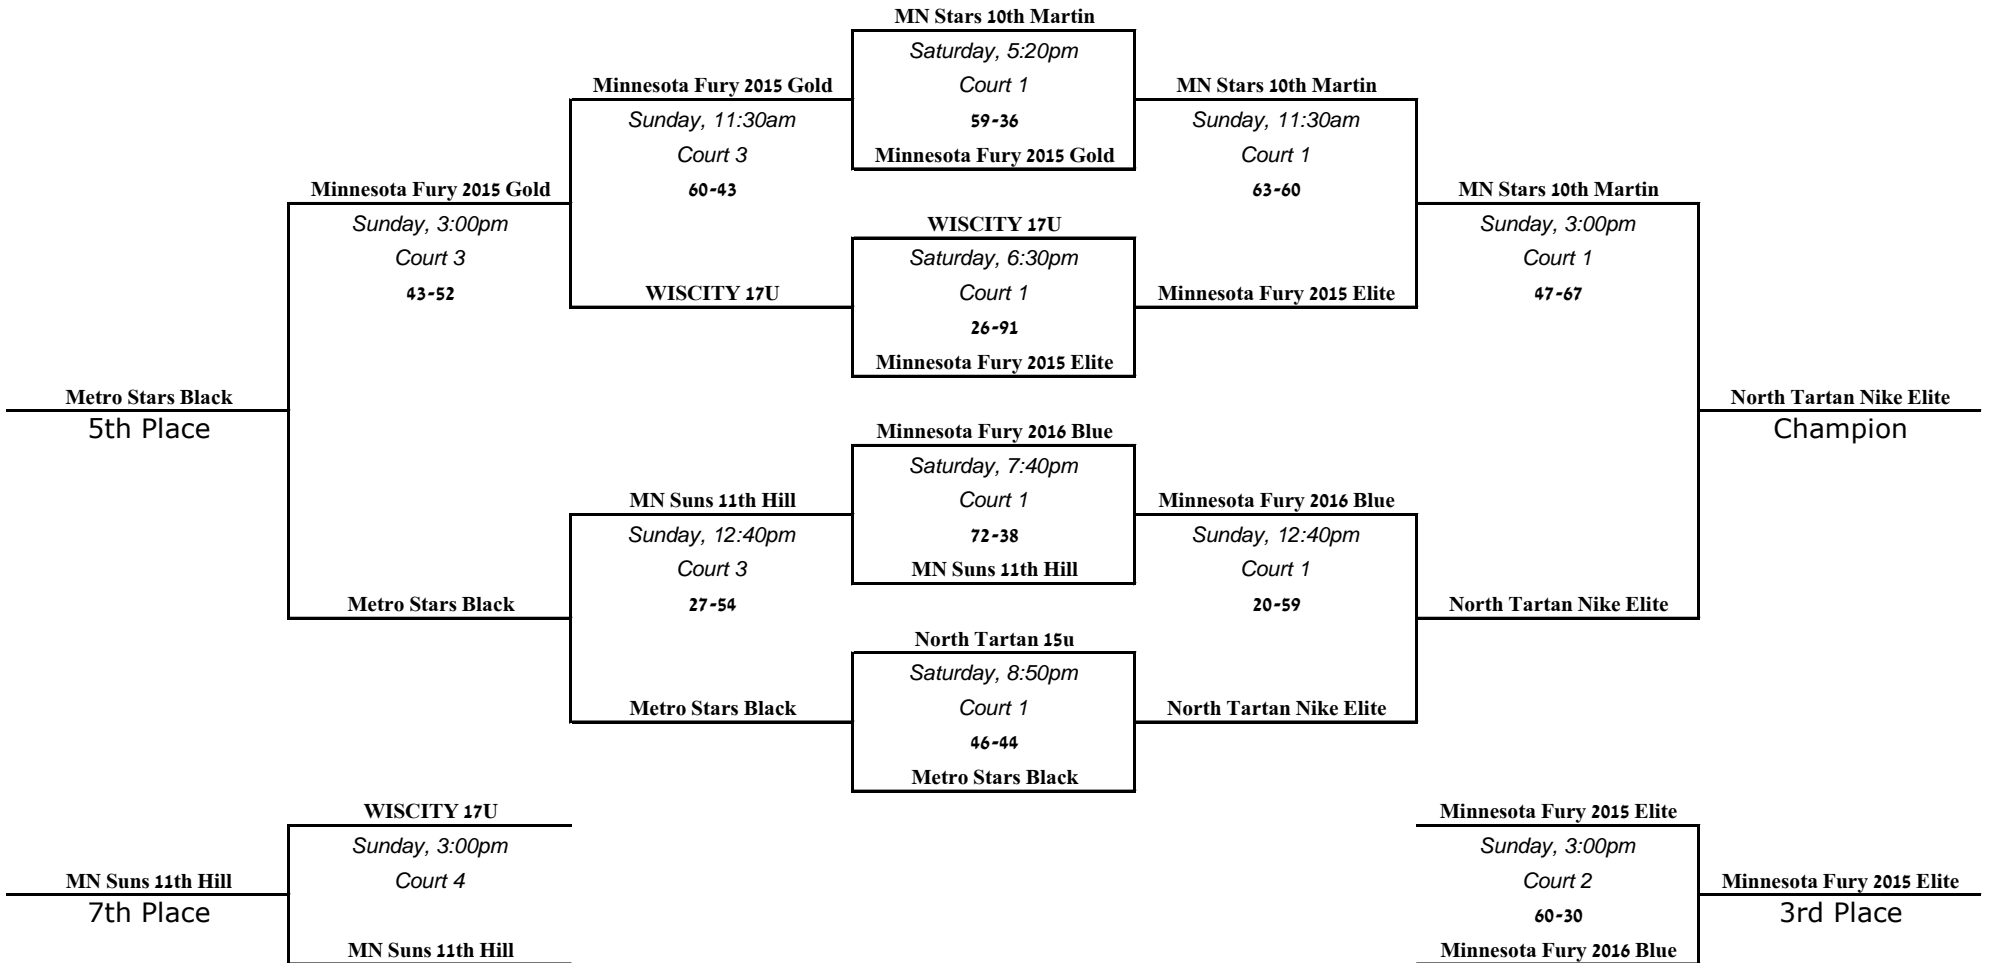

# 2014 Midwest Kick-Off Classic Gold Division

# 2014 Midwest Kick-Off Classic Silver Division

# 2014 Midwest Kick-Off Classic Blue Division