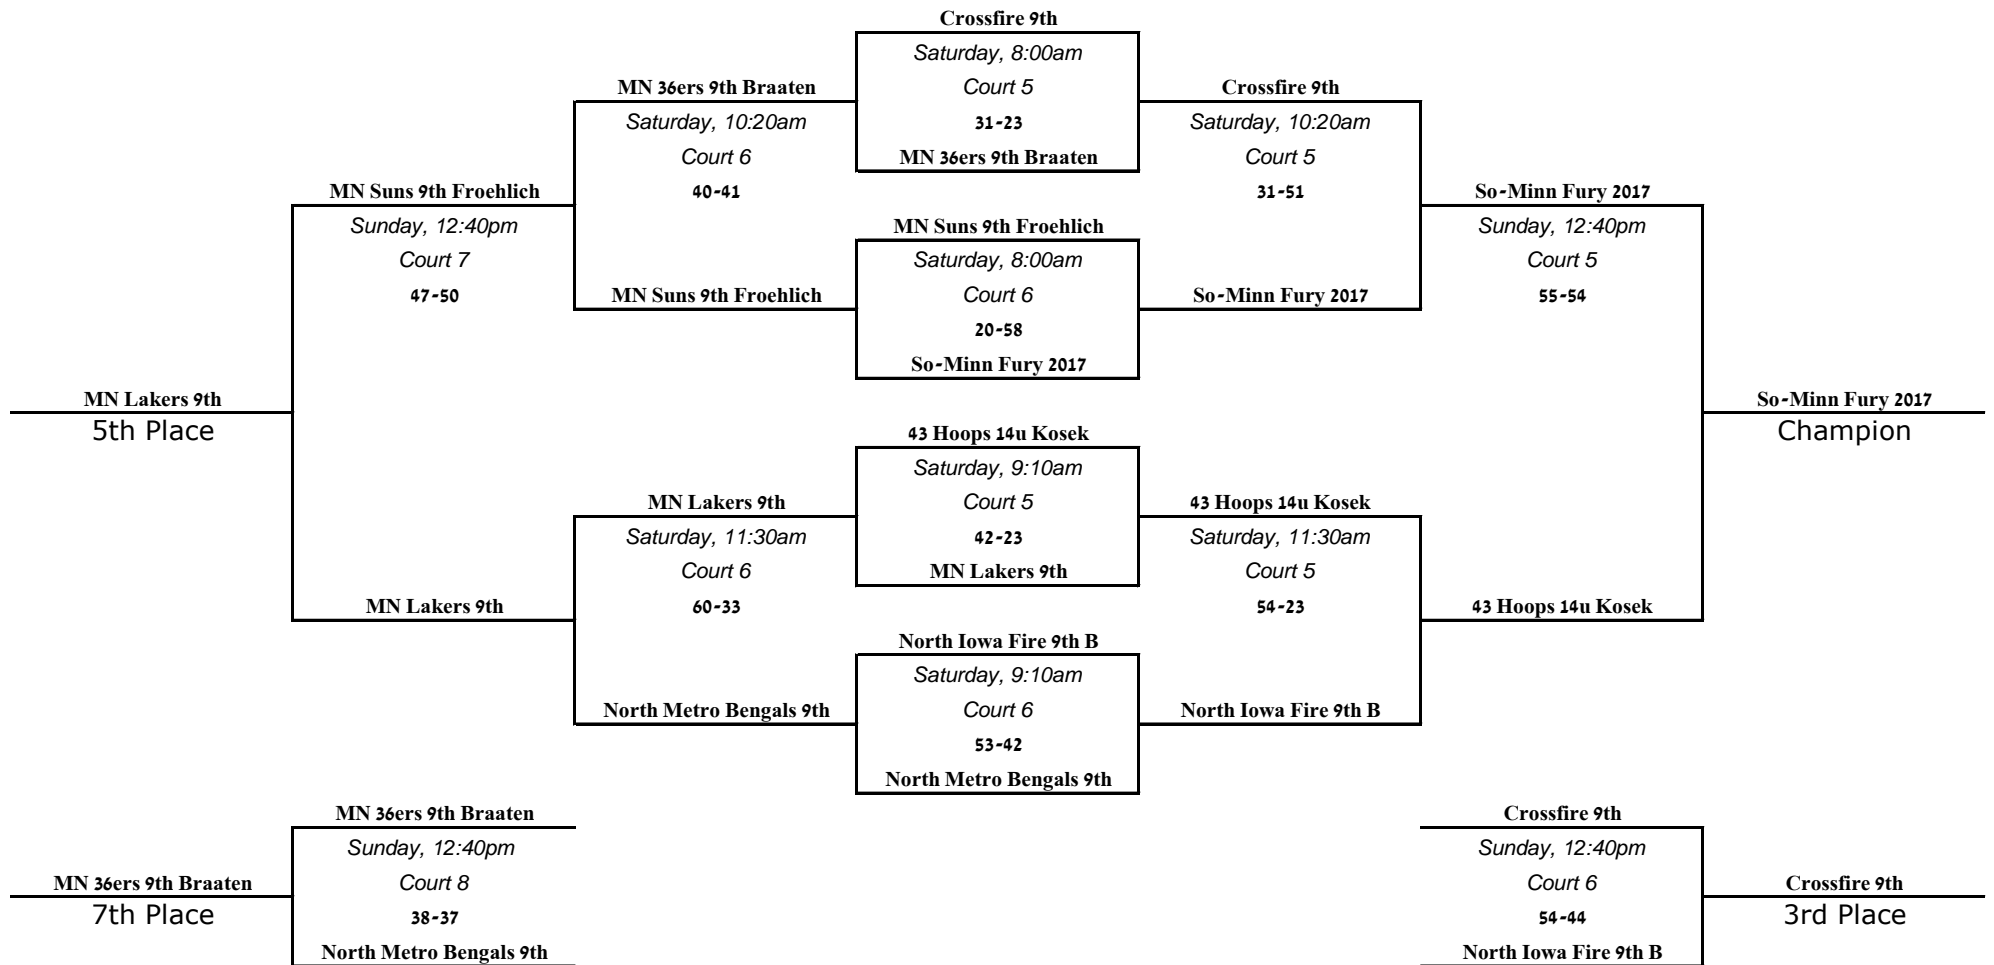

2014 Midwest Kick-Off Classic Pink Division