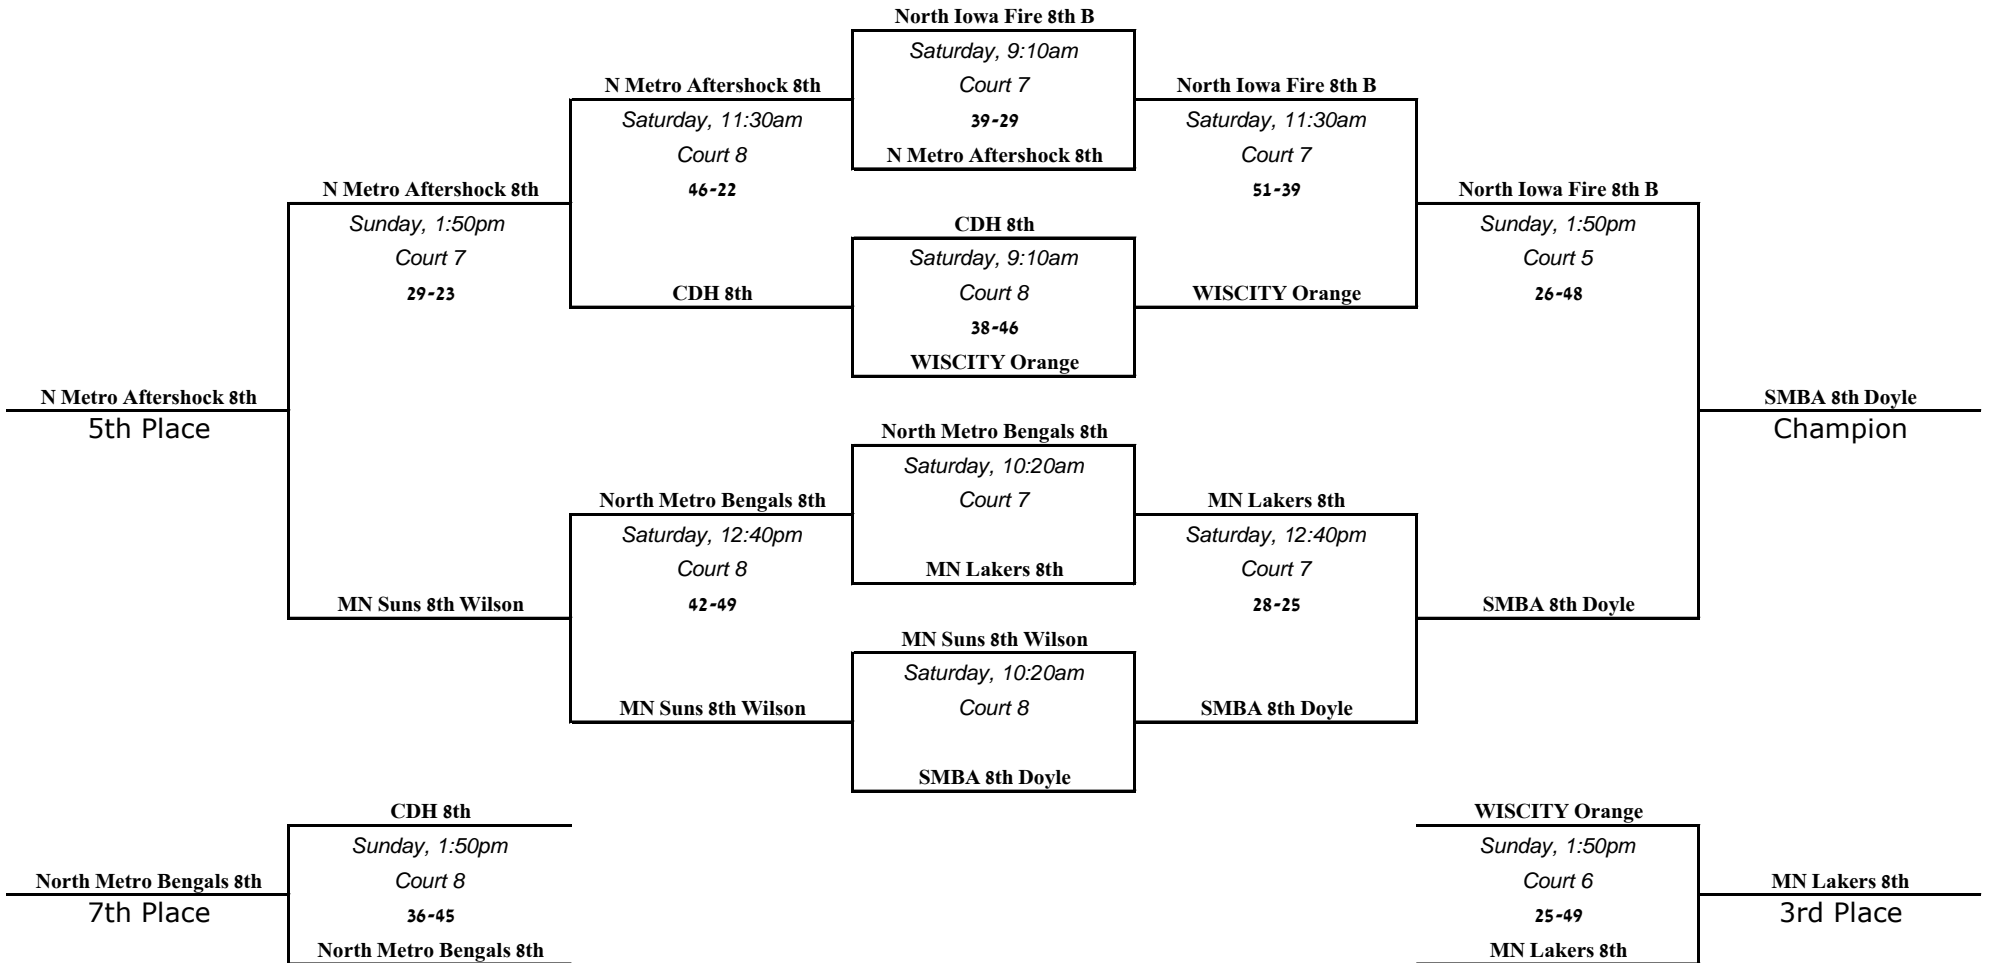

2014 Midwest Kick-Off Classic Turquoise Division