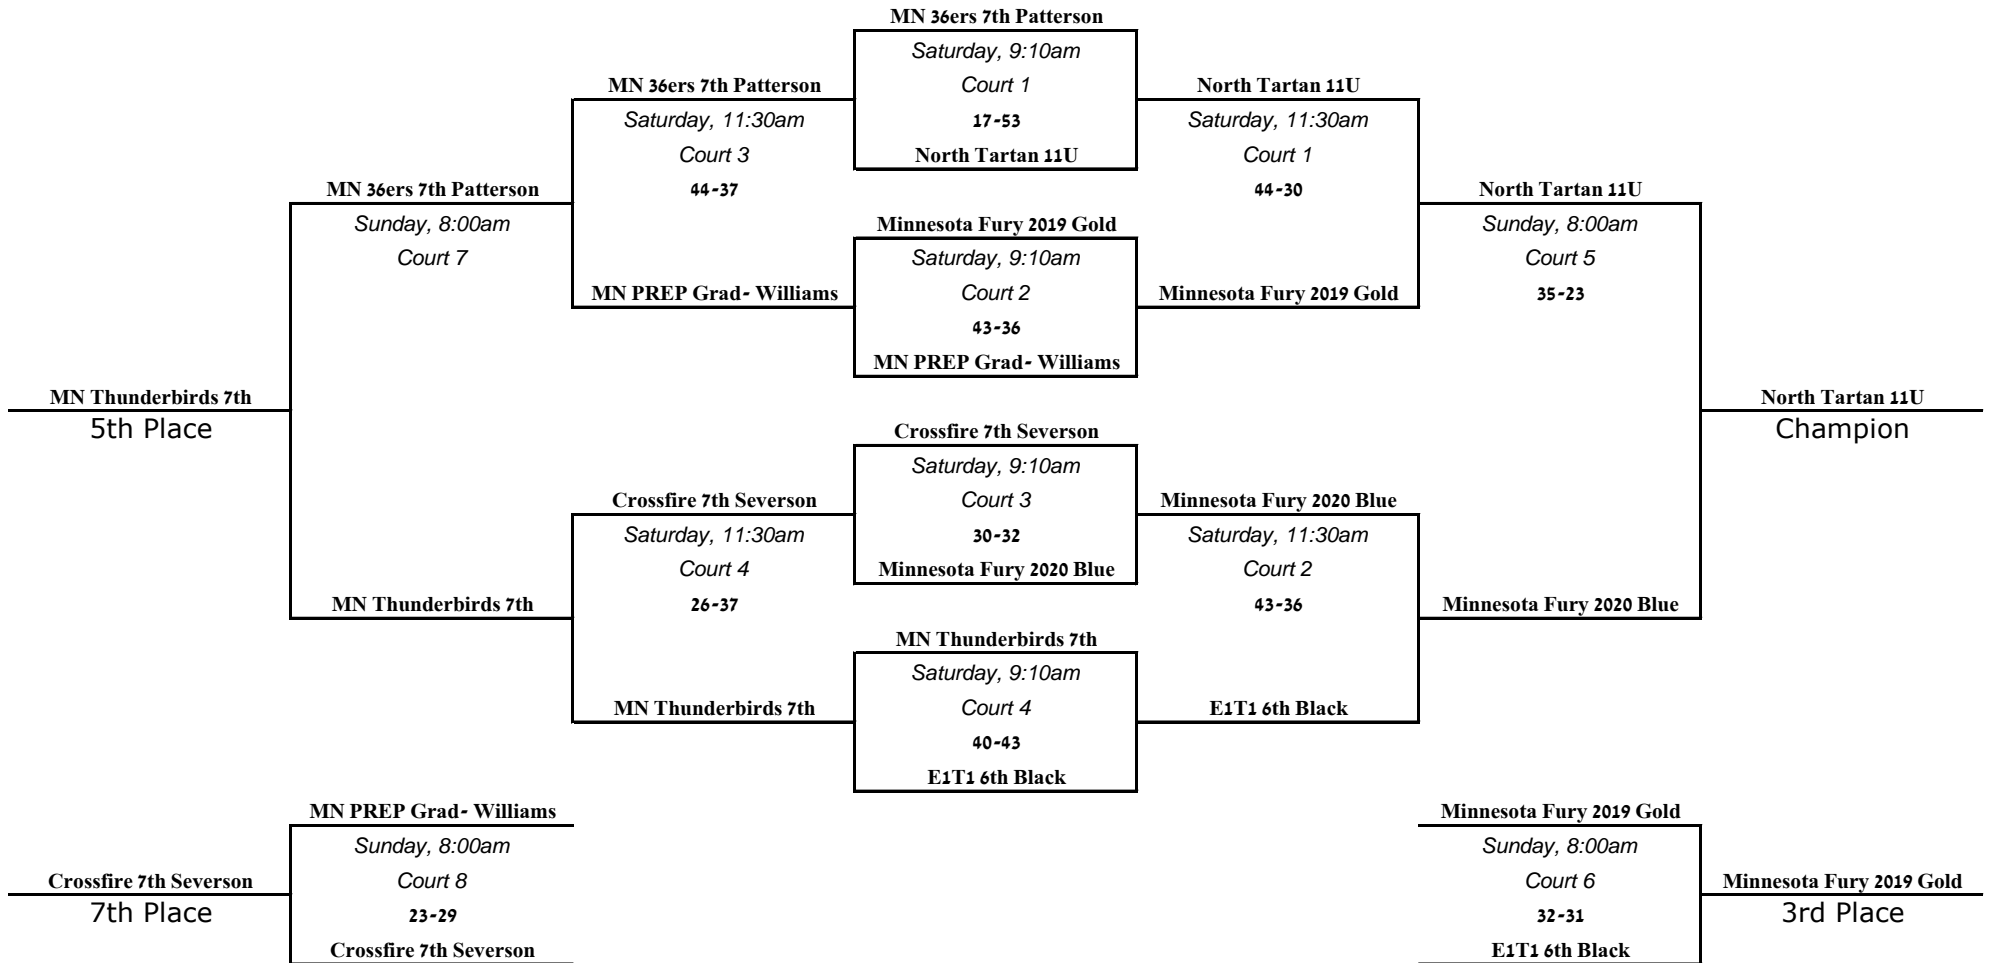

2014 Midwest Kick-Off Classic Sapphire Division