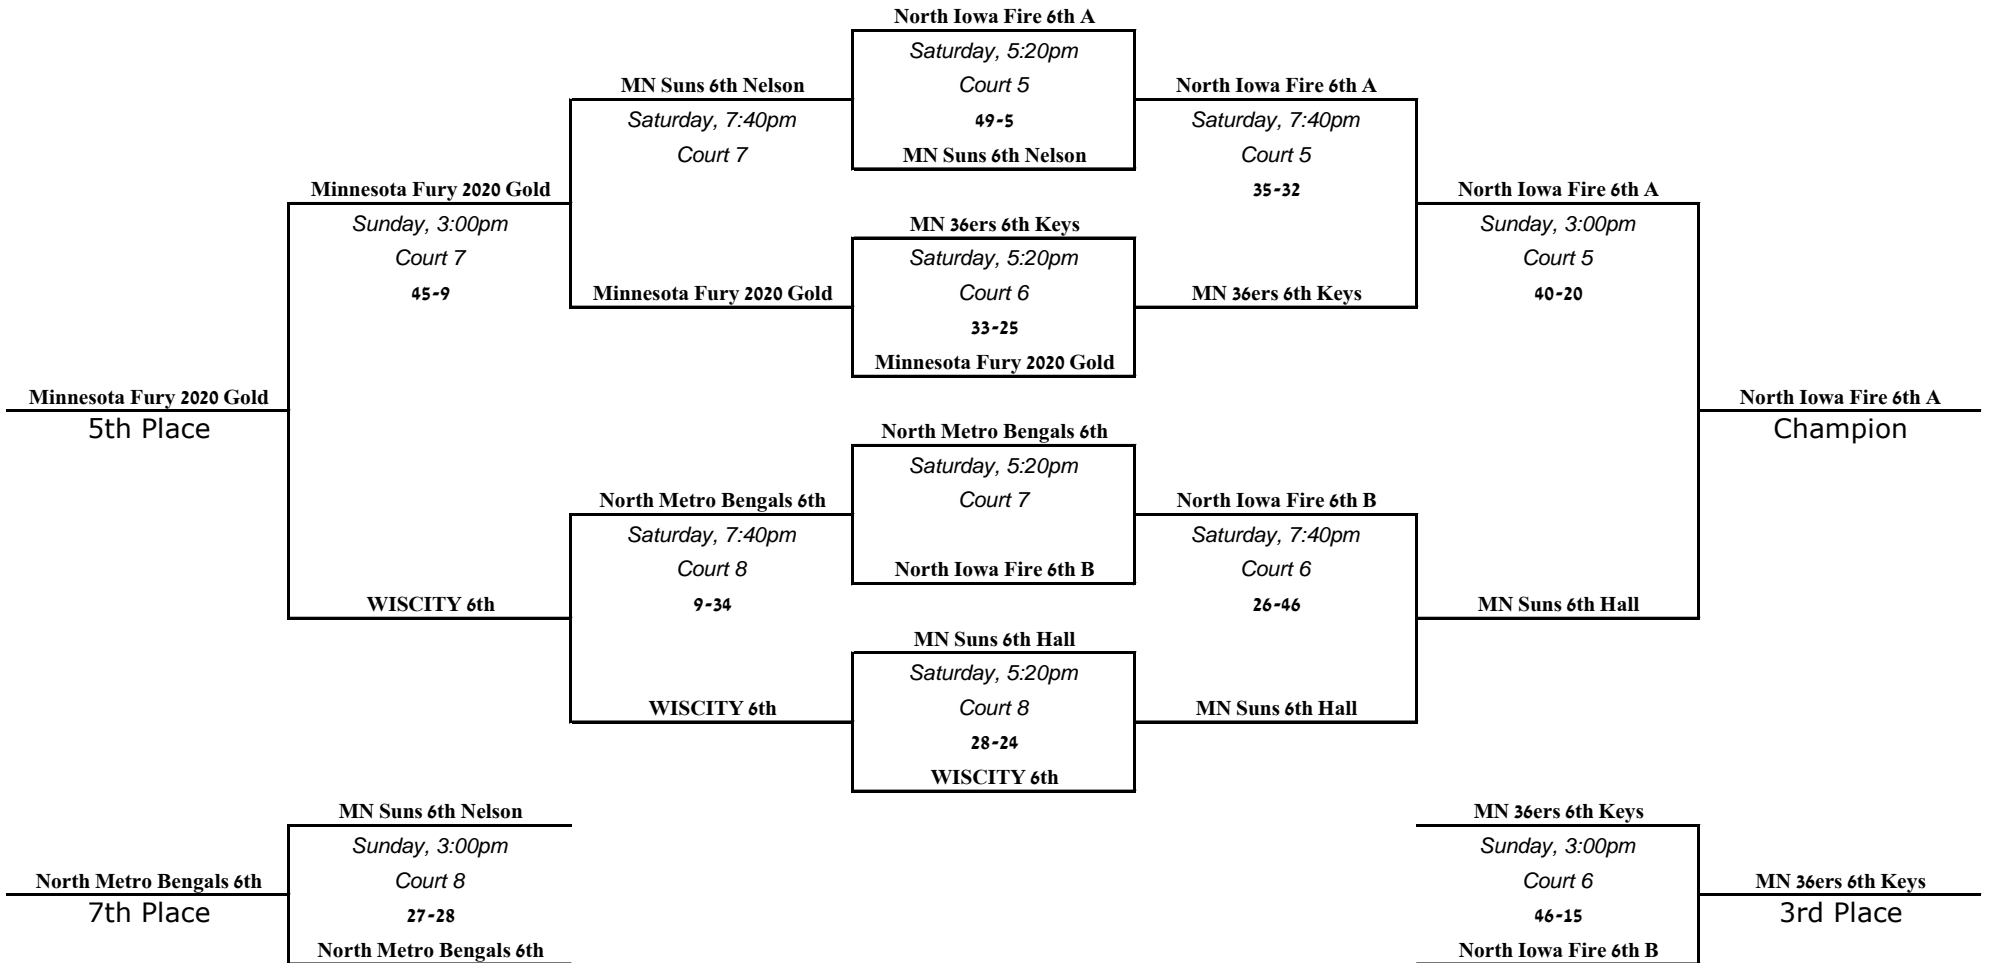

2014 Midwest Kick-Off Classic Purple Division