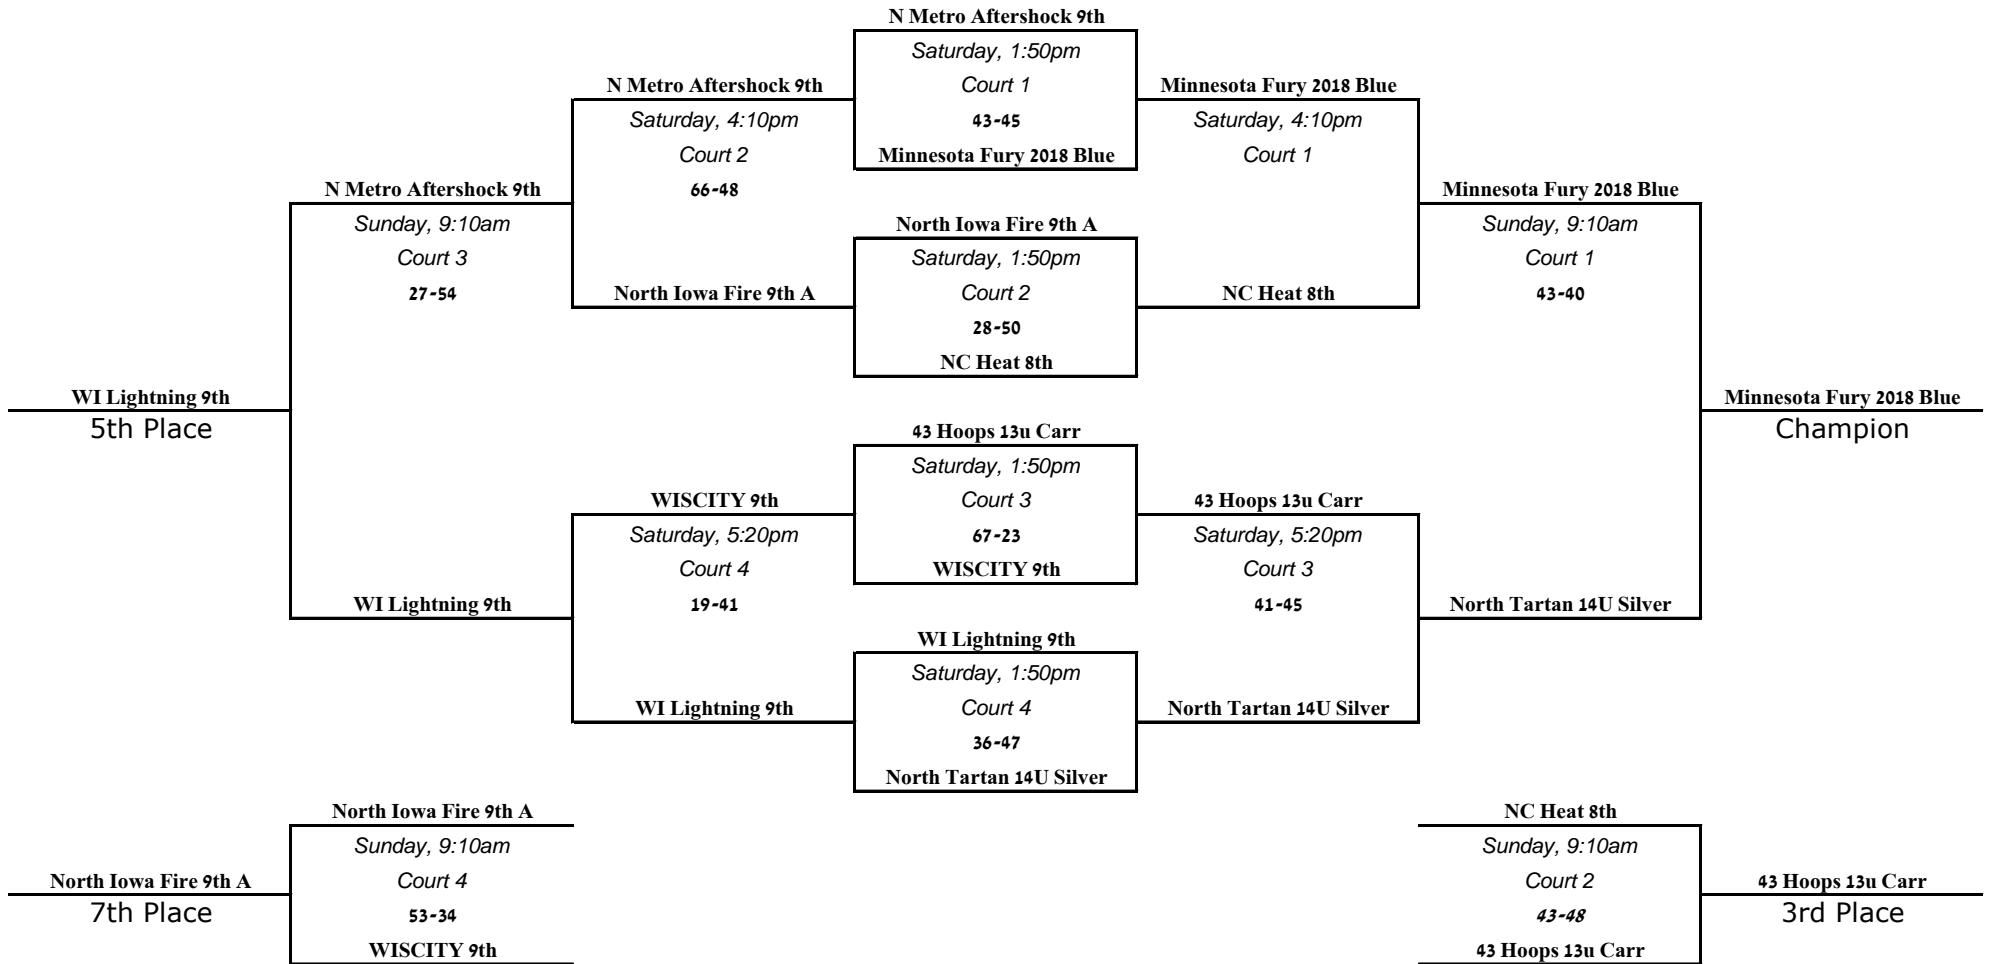

2014 Midwest Kick-Off Classic Pearl Division