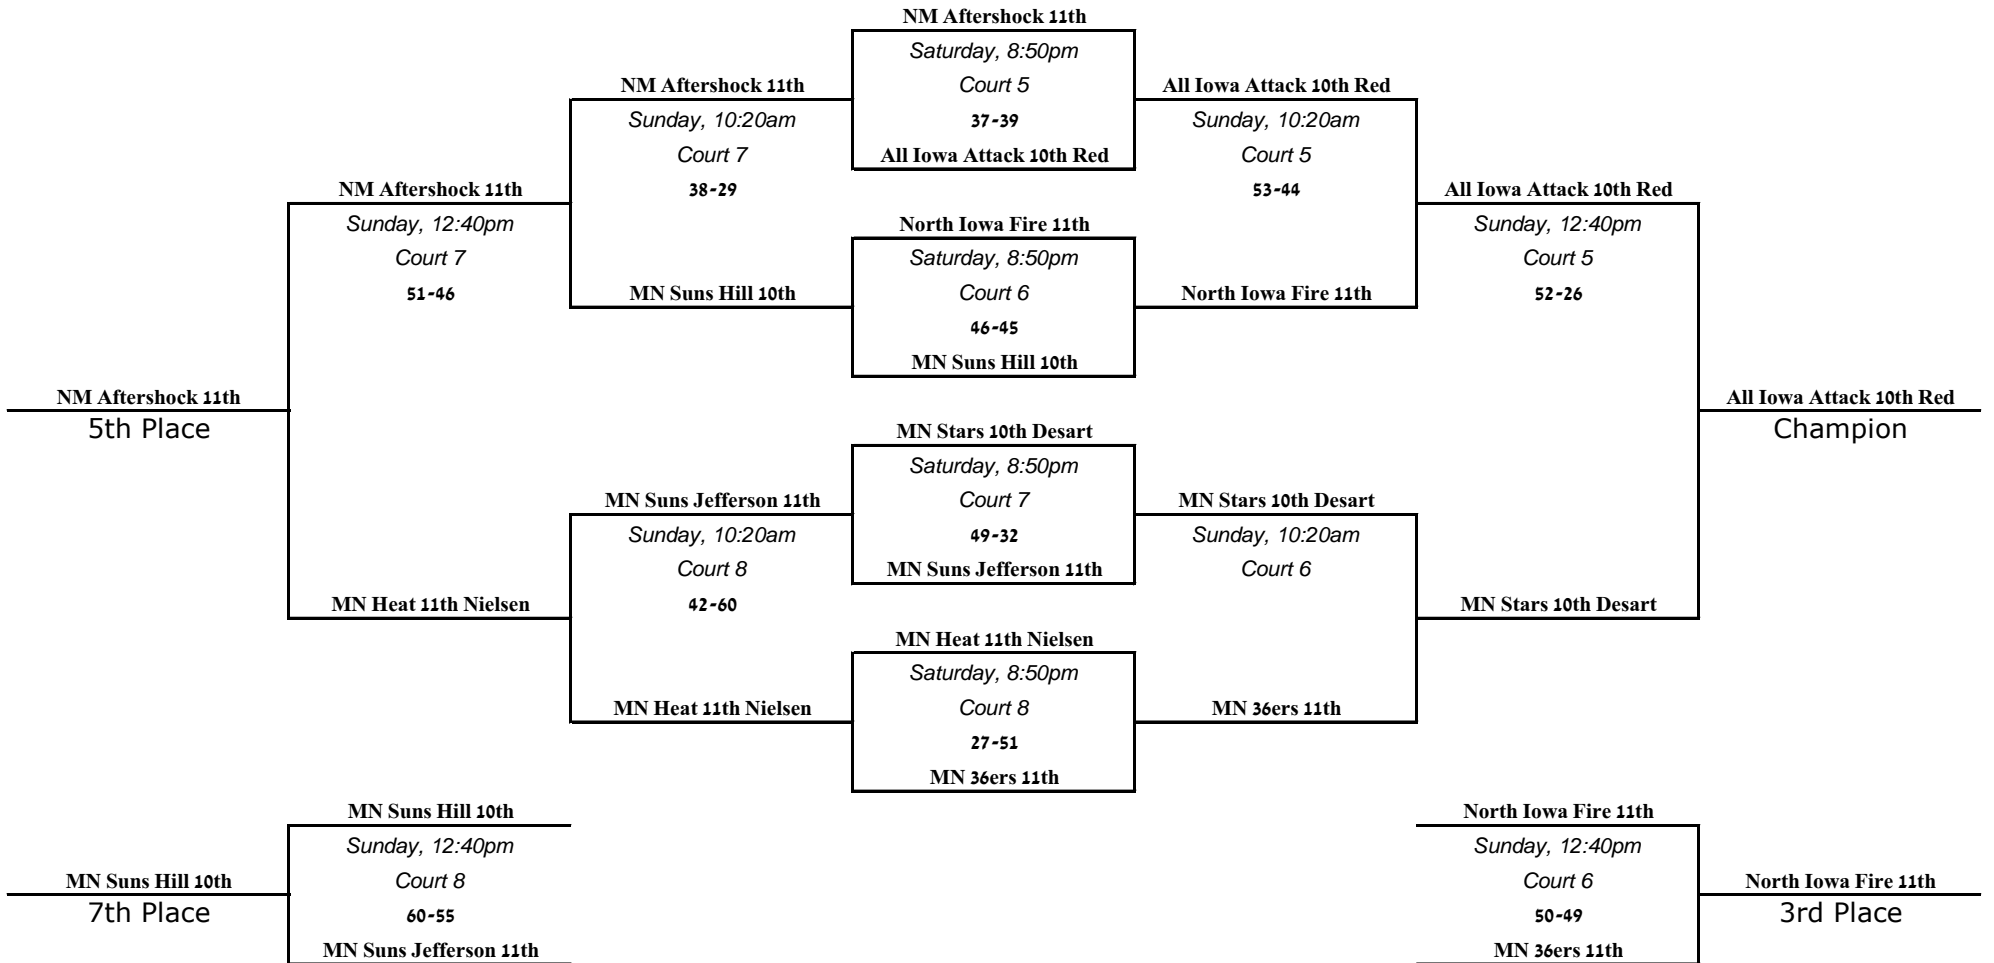

2013 Midwest Kick-Off Classic Gold Division

2013 Midwest Kick-Off Classic Silver Division

2013 Midwest Kick-Off Classic Platinum Division

2013 Midwest Kick-Off Classic Diamond Division

2013 Midwest Kick-Off Classic Turquoise Division

2013 Midwest Kick-Off Classic Ruby Division

2013 Midwest Kick-Off Classic Sapphire Division

2013 Midwest Kick-Off Classic Pearl Division

2013 Midwest Kick-Off Classic Emerald Division

2013 Midwest Kick-Off Classic Pink Division

2013 Midwest Kick-Off Classic White Division

2013 Midwest Kick-Off Classic Purple Division