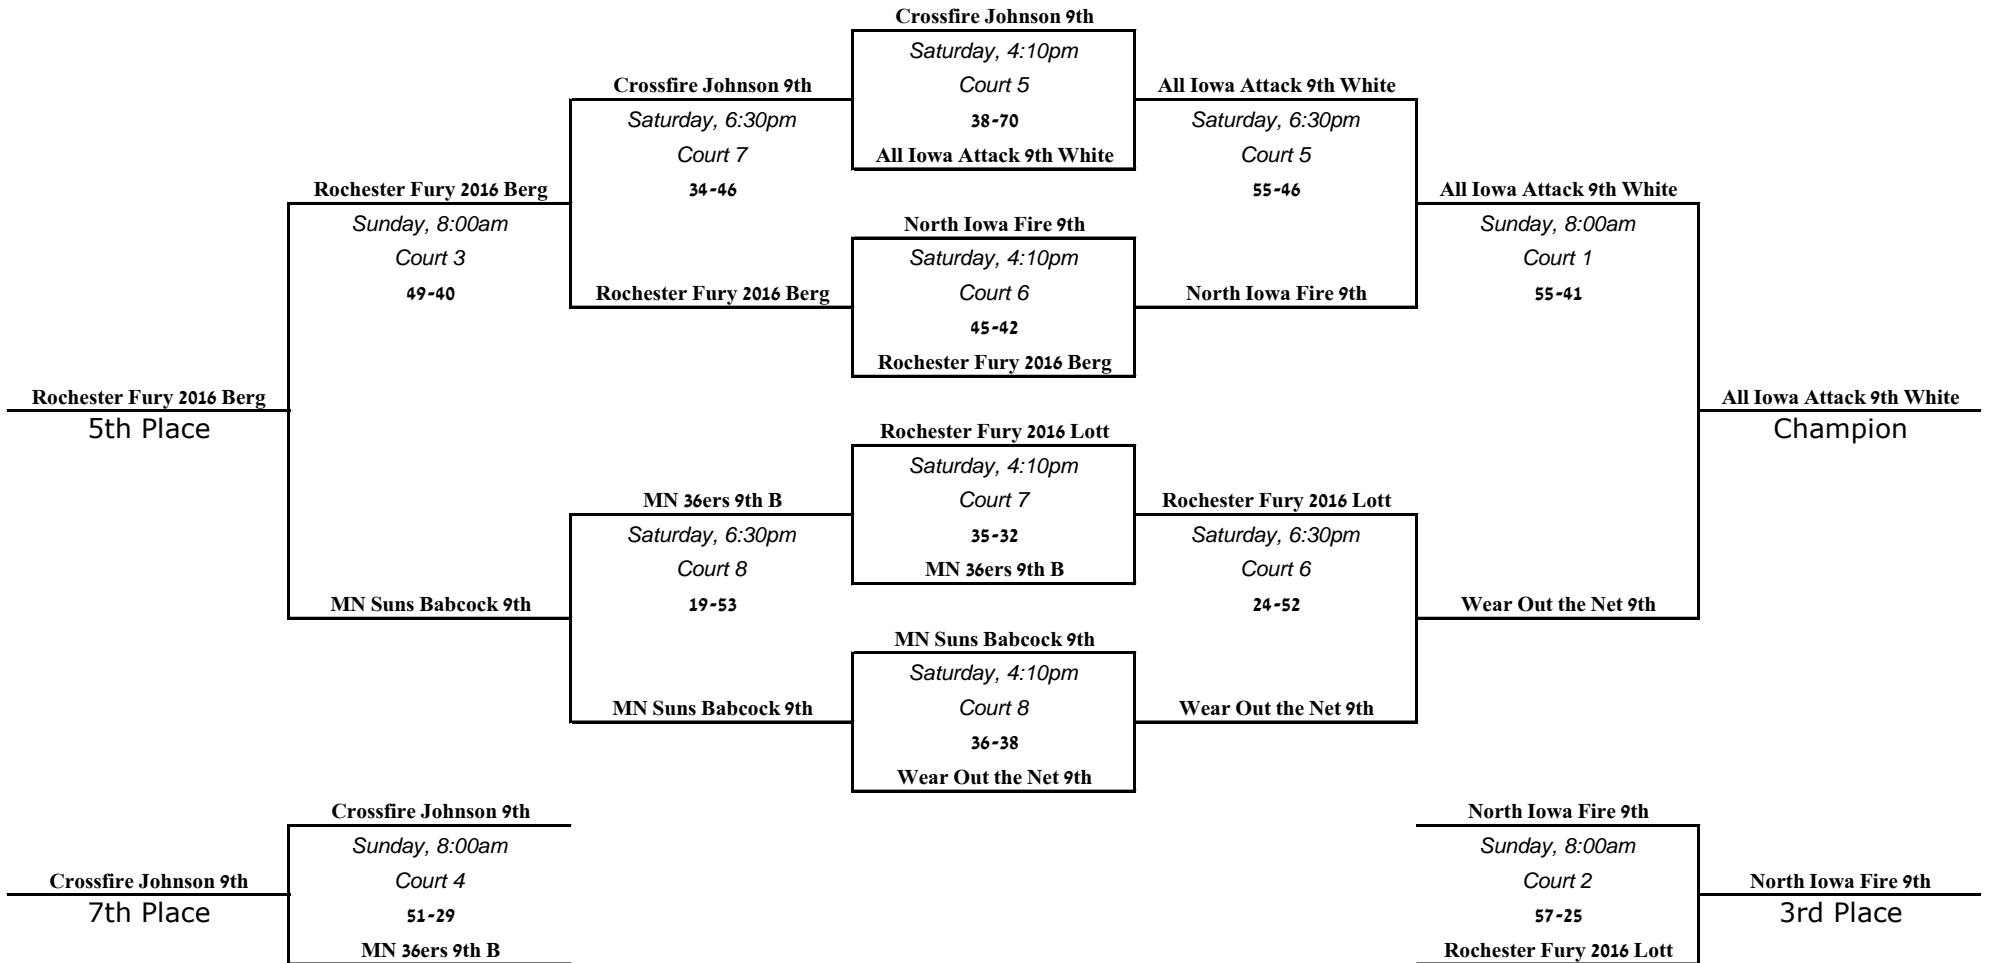

2013 Midwest Kick-Off Classic Gold Division

2013 Midwest Kick-Off Classic Silver Division

2013 Midwest Kick-Off Classic Platinum Division

2013 Midwest Kick-Off Classic Diamond Division

2013 Midwest Kick-Off Classic Turquoise Division

2013 Midwest Kick-Off Classic Ruby Division

2013 Midwest Kick-Off Classic Sapphire Division

2013 Midwest Kick-Off Classic Pearl Division

2013 Midwest Kick-Off Classic Emerald Division

2013 Midwest Kick-Off Classic Pink Division

2013 Midwest Kick-Off Classic White Division

2013 Midwest Kick-Off Classic Purple Division