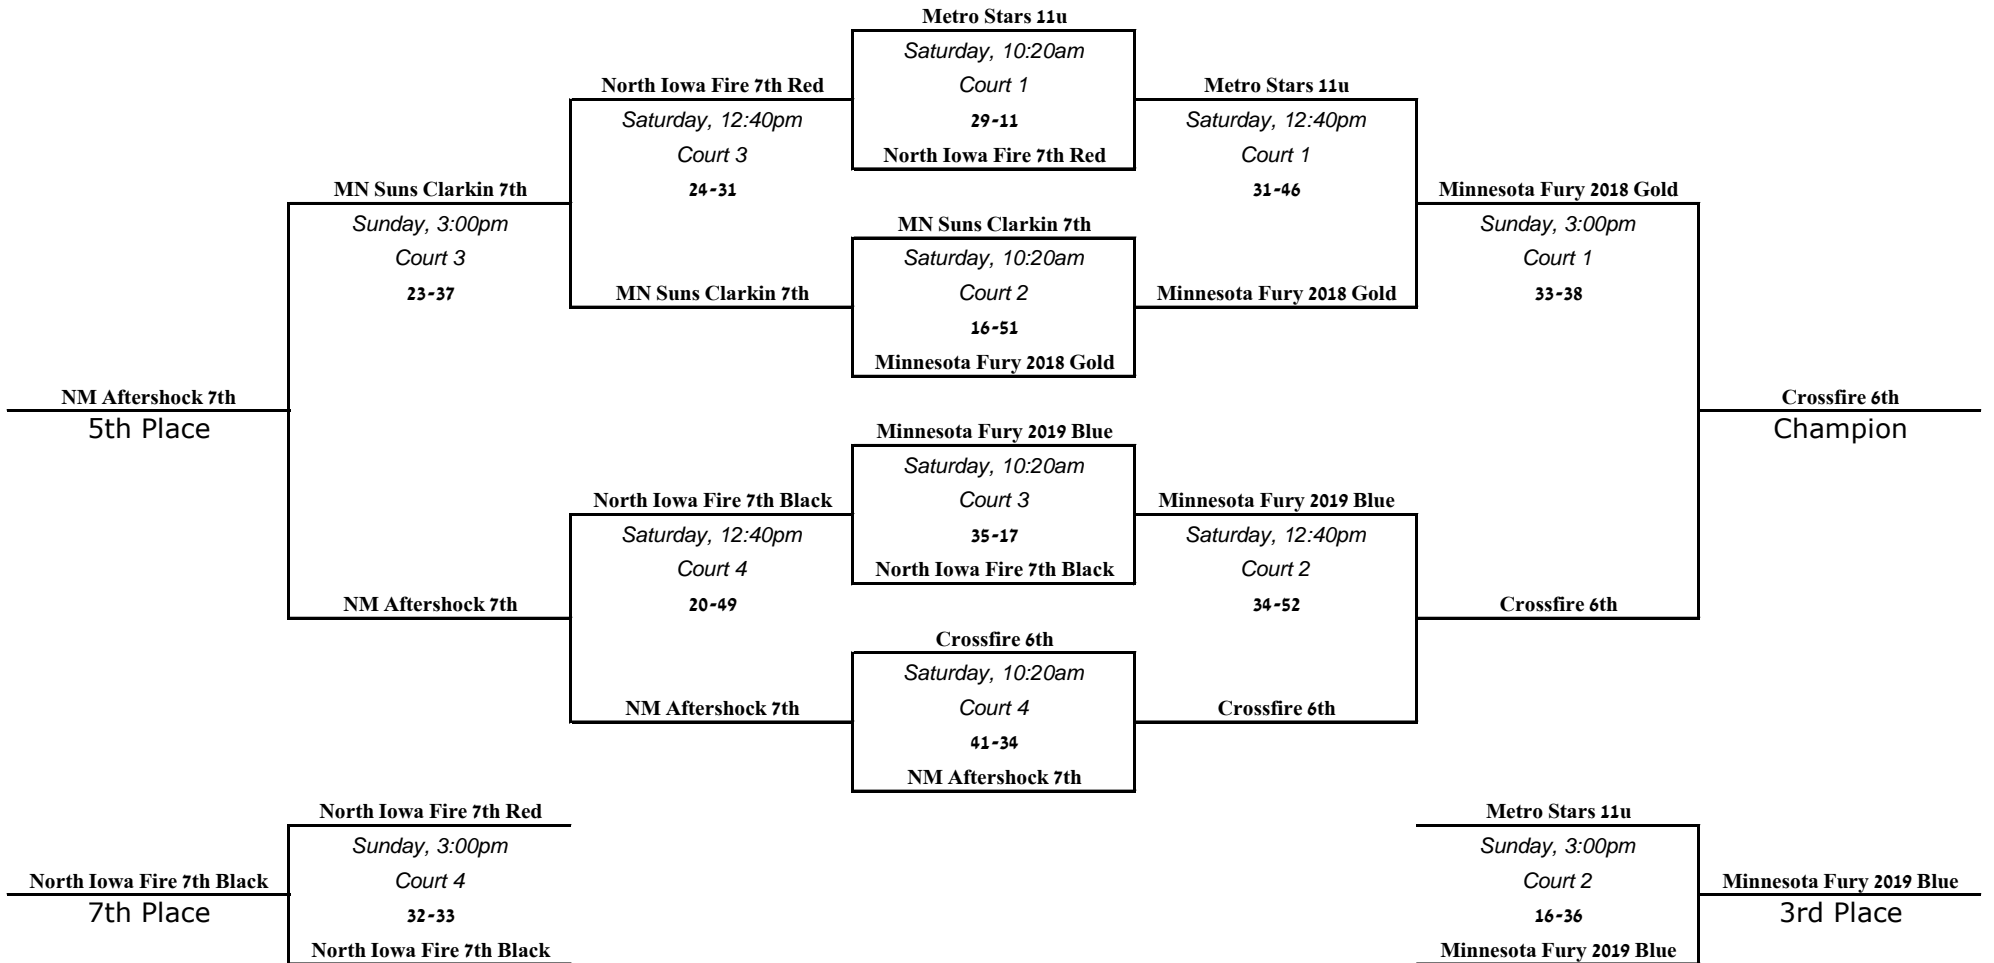

2013 Midwest Kick-Off Classic Gold Division

2013 Midwest Kick-Off Classic Silver Division

2013 Midwest Kick-Off Classic Platinum Division

2013 Midwest Kick-Off Classic Diamond Division

2013 Midwest Kick-Off Classic Turquoise Division

2013 Midwest Kick-Off Classic Ruby Division

2013 Midwest Kick-Off Classic Sapphire Division

2013 Midwest Kick-Off Classic Pearl Division

2013 Midwest Kick-Off Classic Emerald Division

2013 Midwest Kick-Off Classic Pink Division

2013 Midwest Kick-Off Classic White Division

2013 Midwest Kick-Off Classic Purple Division