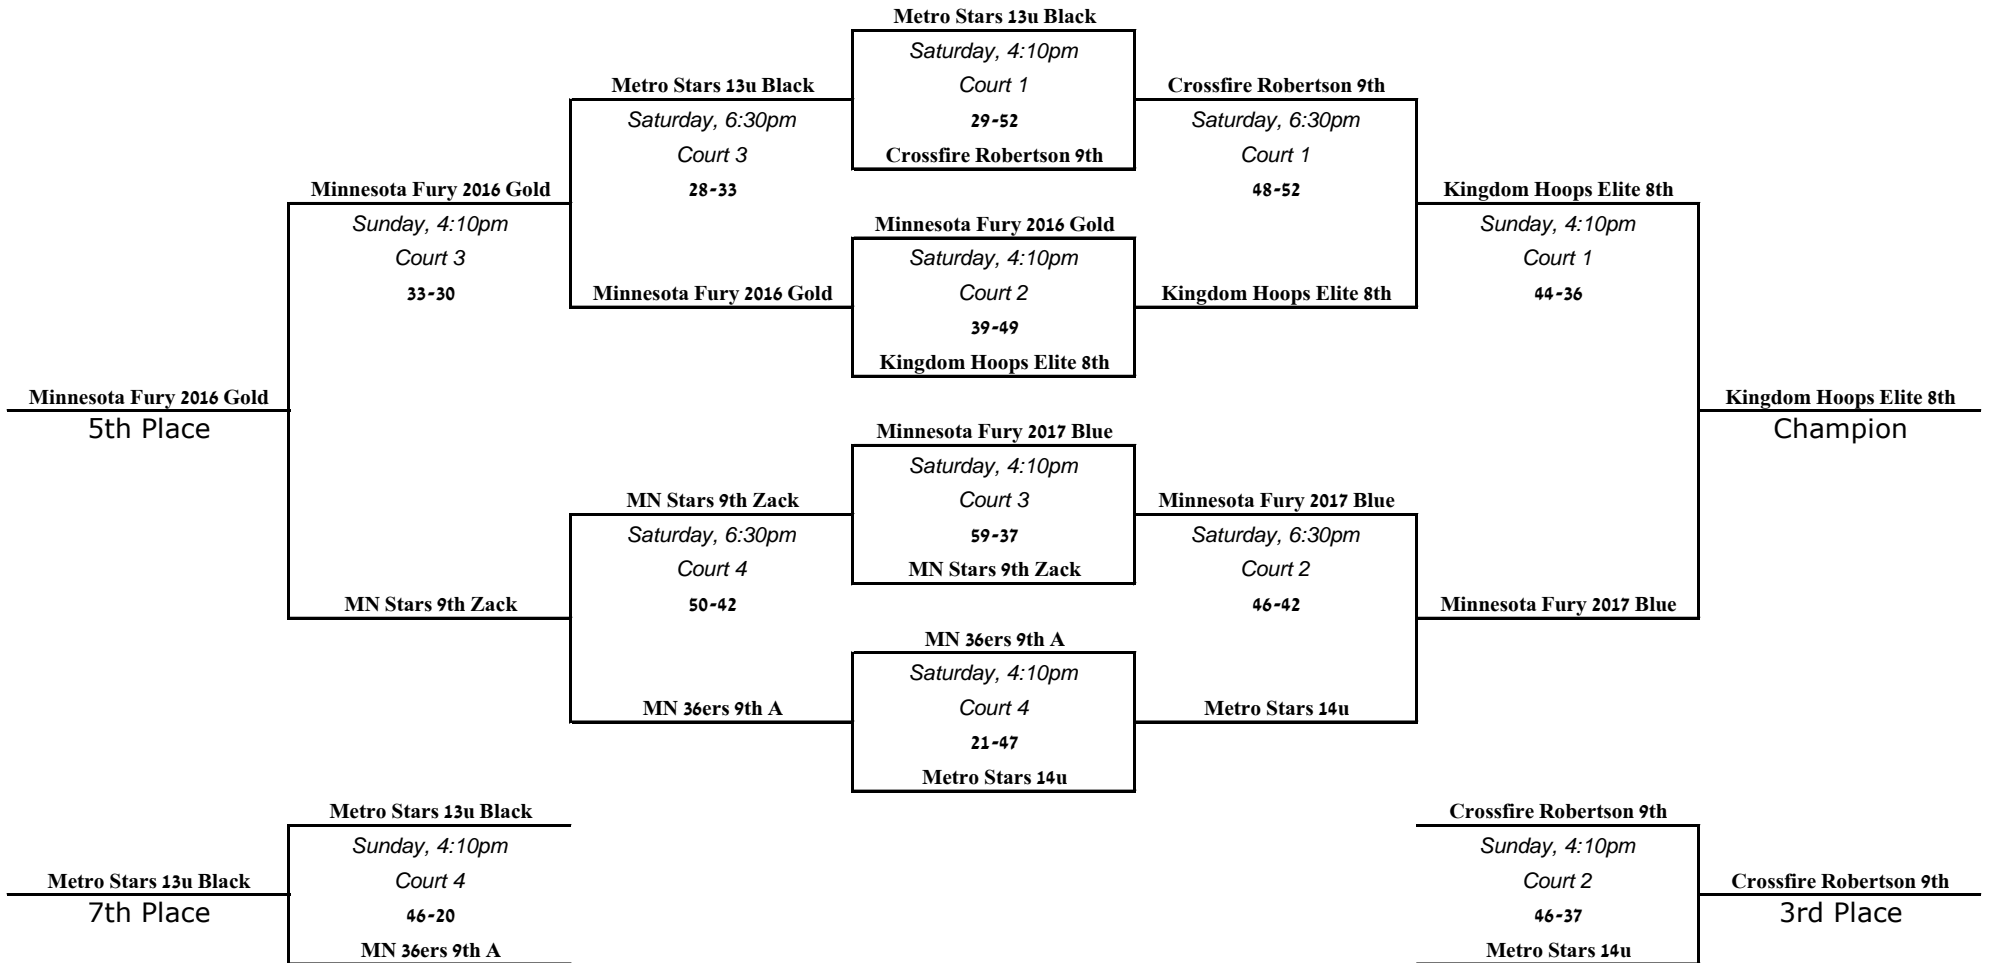

2013 Midwest Kick-Off Classic Gold Division

2013 Midwest Kick-Off Classic Silver Division

2013 Midwest Kick-Off Classic Platinum Division

2013 Midwest Kick-Off Classic Diamond Division

2013 Midwest Kick-Off Classic Turquoise Division

2013 Midwest Kick-Off Classic Ruby Division

2013 Midwest Kick-Off Classic Sapphire Division

2013 Midwest Kick-Off Classic Pearl Division

2013 Midwest Kick-Off Classic Emerald Division

2013 Midwest Kick-Off Classic Pink Division

2013 Midwest Kick-Off Classic White Division

2013 Midwest Kick-Off Classic Purple Division