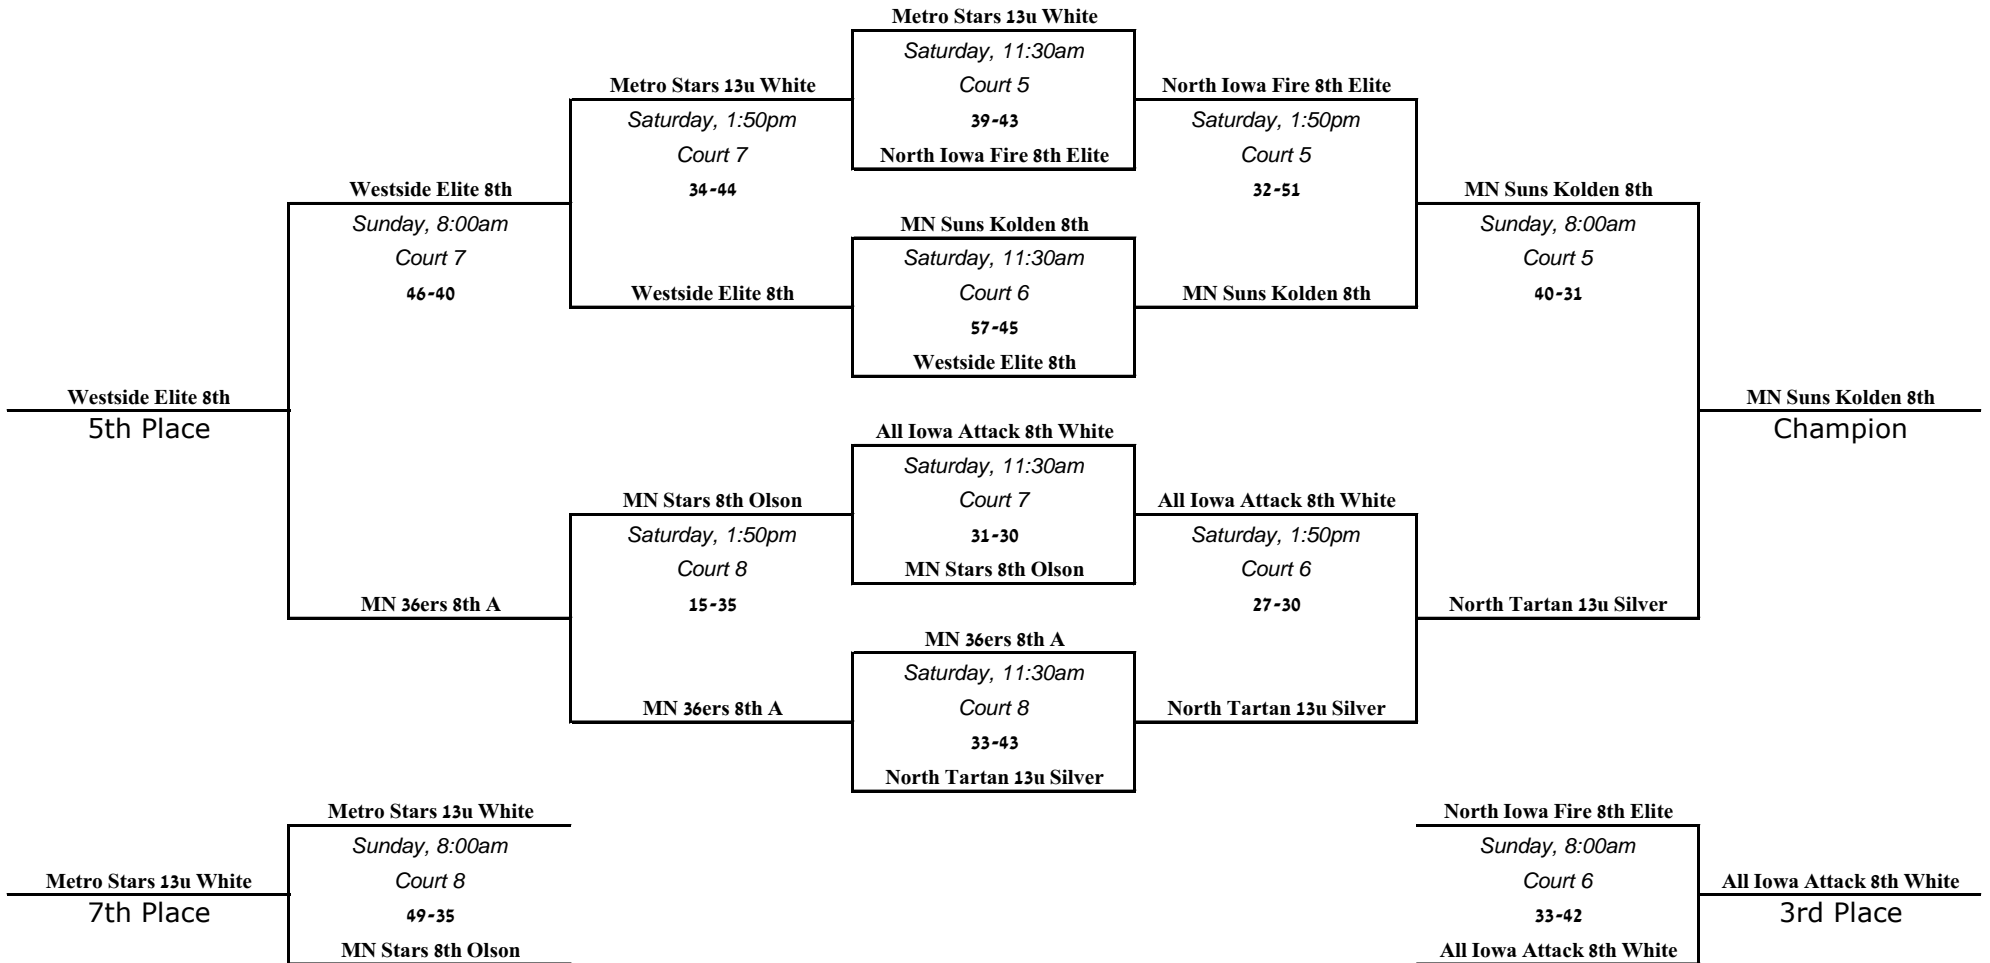

2013 Midwest Kick-Off Classic Gold Division

2013 Midwest Kick-Off Classic Silver Division

2013 Midwest Kick-Off Classic Platinum Division

2013 Midwest Kick-Off Classic Diamond Division

2013 Midwest Kick-Off Classic Turquoise Division

2013 Midwest Kick-Off Classic Ruby Division

2013 Midwest Kick-Off Classic Sapphire Division

2013 Midwest Kick-Off Classic Pearl Division

2013 Midwest Kick-Off Classic Emerald Division

2013 Midwest Kick-Off Classic Pink Division

2013 Midwest Kick-Off Classic White Division

2013 Midwest Kick-Off Classic Purple Division