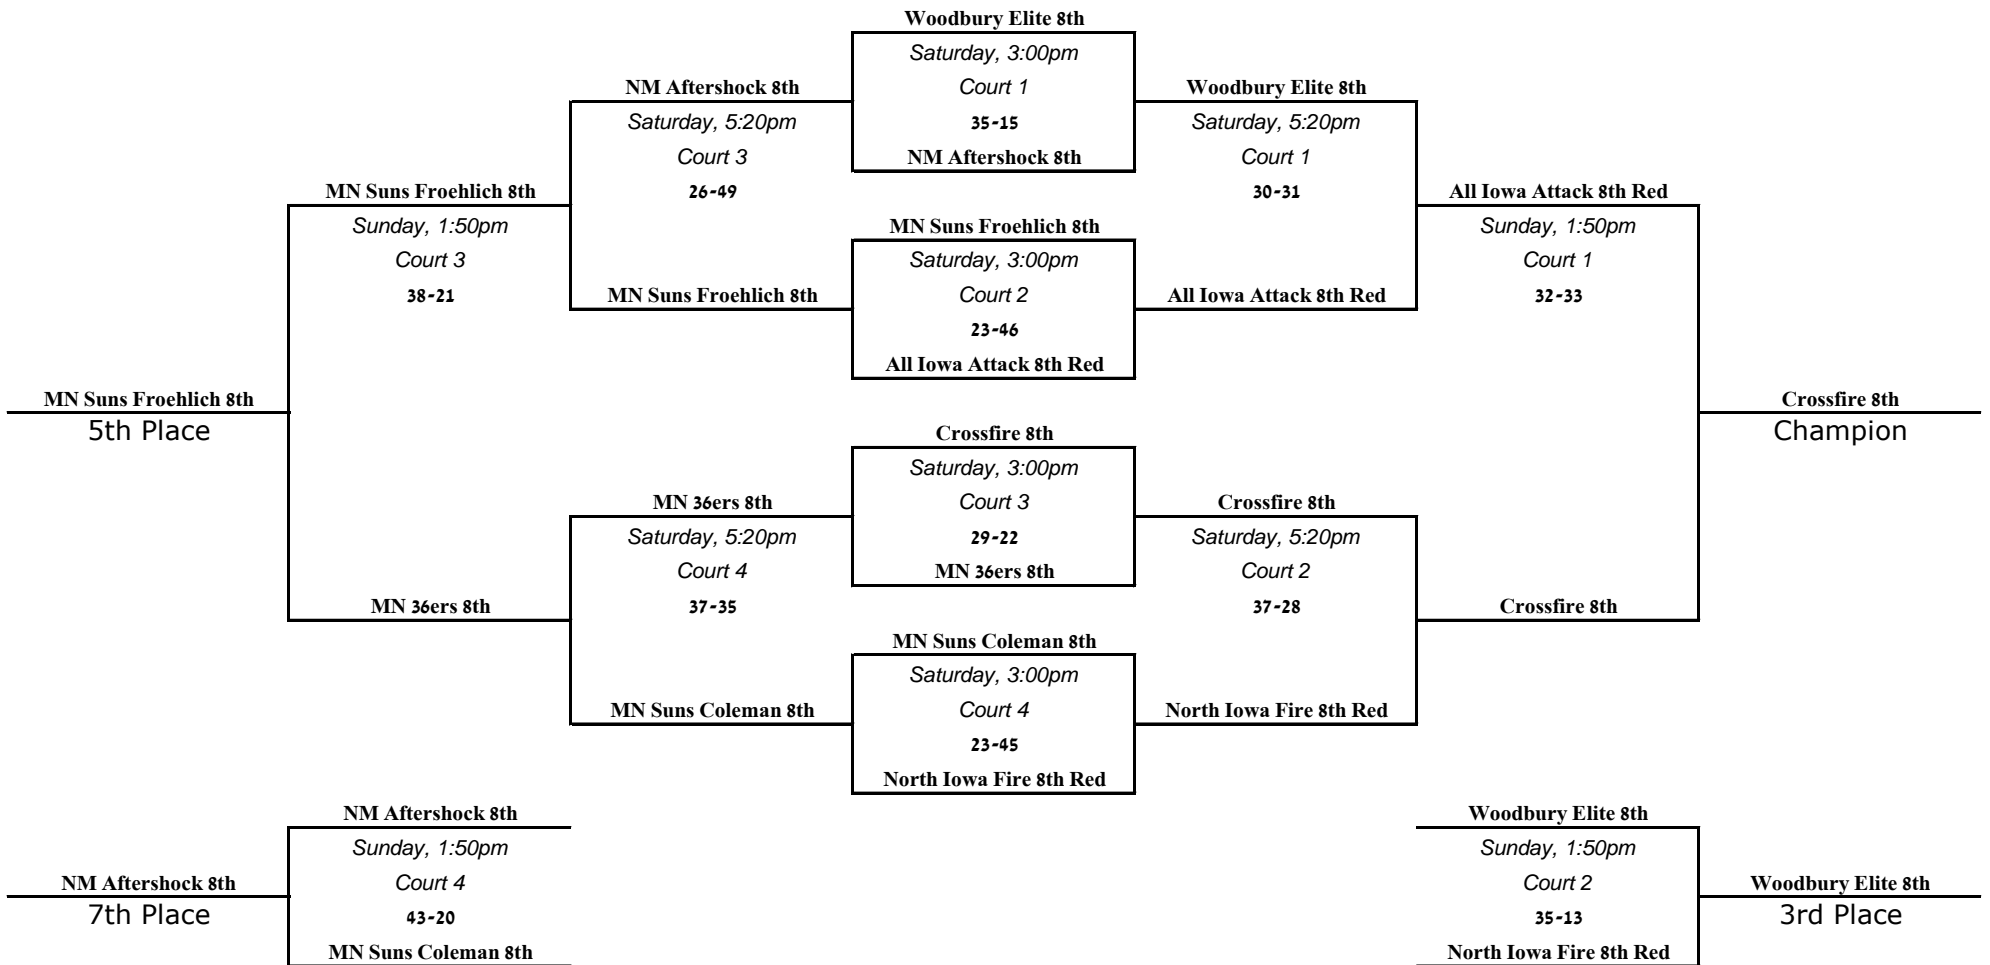

2013 Midwest Kick-Off Classic Gold Division

2013 Midwest Kick-Off Classic Silver Division

2013 Midwest Kick-Off Classic Platinum Division

2013 Midwest Kick-Off Classic Diamond Division

2013 Midwest Kick-Off Classic Turquoise Division

2013 Midwest Kick-Off Classic Ruby Division

2013 Midwest Kick-Off Classic Sapphire Division

2013 Midwest Kick-Off Classic Pearl Division

2013 Midwest Kick-Off Classic Emerald Division

2013 Midwest Kick-Off Classic Pink Division

2013 Midwest Kick-Off Classic White Division

2013 Midwest Kick-Off Classic Purple Division