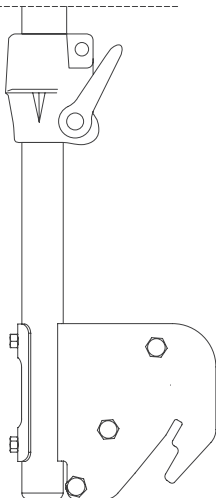

CONNECTORS	for 2C353 - 2C355
SIZES (mm)	up to 10 m
MATERIAL	FIBREGLOSS
NAME / REF. No.	KIT ROD L / ROD12

CONNECTORS	for 3C465 - 3C477 - 3C529
SIZES (mm)	up to 10 m
MATERIAL	FIBREGLOSS
NAME / REF. No.	KIT ROD F / ROD11

KIT ROD F KIT ROD L

EN Extensible rod kit
 IT Kit pertica estensibile
 FR Kit perche extensible
 DE Dehnbare Stange Kit
 ES Kit pértiga extensible

**climbing
technology**

by Aludesign S.p.A. via Torchio 22
 I 24034 Cisano B.sco BG ITALY
 Central tel: +39 035 78 35 95
 Central fax: +39 035 78 23 39
www.climbingtechnology.com

Ref. No. **ROD11**

Ref. No. **ROD12**

INSTRUCTIONS FOR USE

KIT ROD F - ASSEMBLING

KIT ROD L - ASSEMBLING