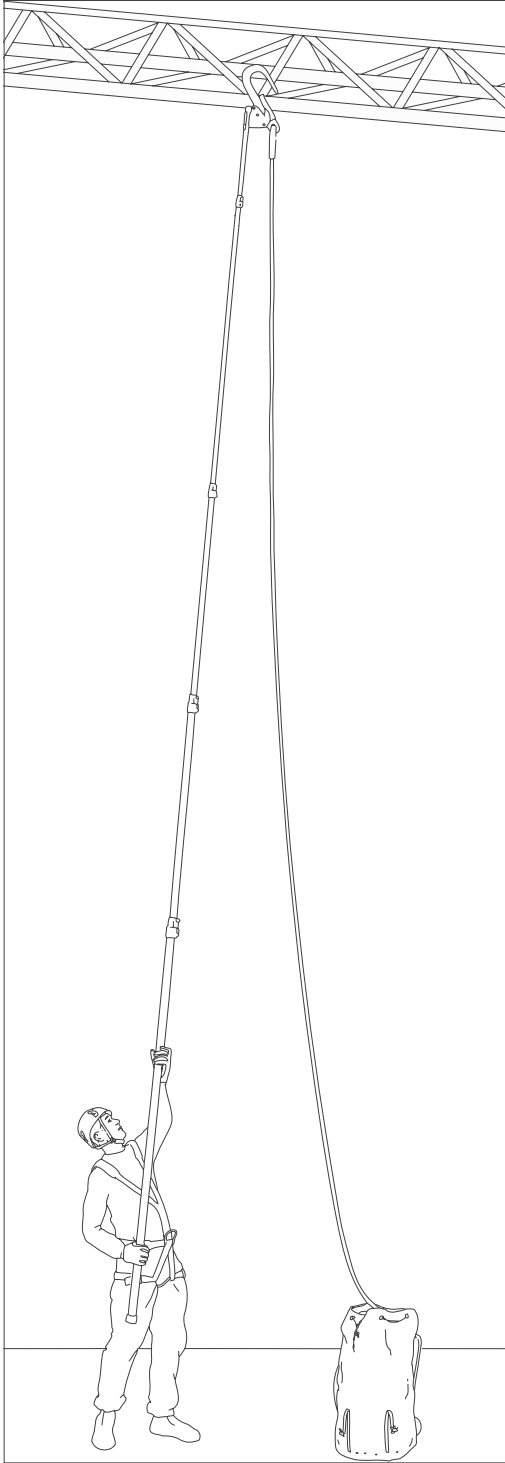

CONNECTORS	for 2C353 - 2C355
SIZES (mm)	up to 10 m
MATERIAL	FIBREGLOSS
NAME / REF. No.	KIT ROD L / ROD12

CONNECTORS	for 3C465 - 3C477 - 3C529
SIZES (mm)	up to 10 m
MATERIAL	FIBREGLOSS
NAME / REF. No.	KIT ROD F / ROD11

KIT ROD F KIT ROD L

EN Extensible rod kit
 IT Kit pertica estensibile
 FR Kit perche extensible
 DE Dehnbare Stange Kit
 ES Kit pértiga extensible

**climbing
technology**

by Aludesign S.p.A. via Torchio 22
 I 24034 Cisano B.sco BG ITALY
 Central tel: +39 035 78 35 95
 Central fax: +39 035 78 23 39
www.climbingtechnology.com

Ref. No. **ROD11**

Ref. No. **ROD12**

INSTRUCTIONS FOR USE

KIT ROD F - ASSEMBLING

KIT ROD L - ASSEMBLING