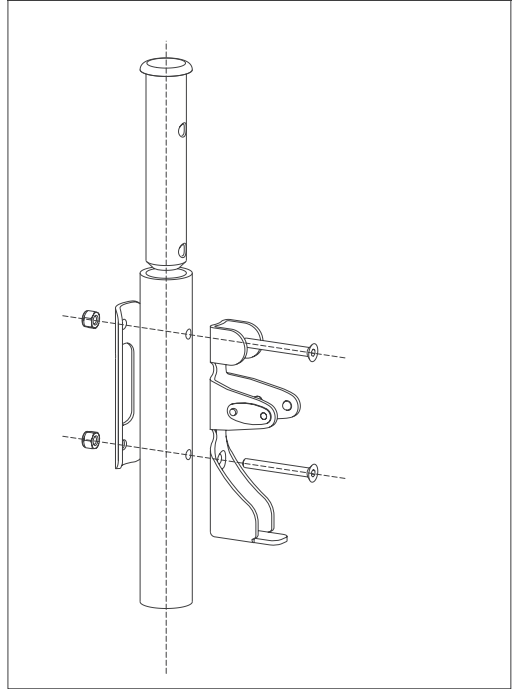

CONNECTORS	for 2C353 - 2C355
SIZES (mm)	up to 10 m
MATERIAL	FIBREGLOSS
NAME / REF. No.	KIT ROD L / ROD12

CONNECTORS	for 3C465 - 3C477 - 3C529
SIZES (mm)	up to 10 m
MATERIAL	FIBREGLOSS
NAME / REF. No.	KIT ROD F / ROD11

Ref. No. **ROD11**

Ref. No. **ROD12**

INSTRUCTIONS FOR USE

KIT ROD F - ASSEMBLING

KIT ROD L - ASSEMBLING