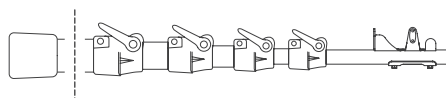

**climbing
technology**

by Aludesign S.p.A. via Torchio 22
I 24034 Cisano B.sco BG ITALY
Central tel: +39 035 78 35 95
Central fax: +39 035 78 23 39
www.climbingtechnology.com

Ref. No. **ROD11**