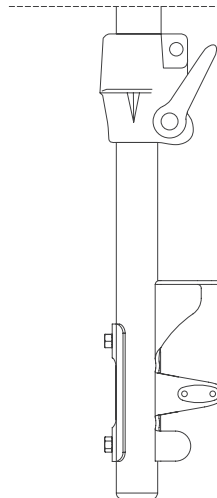

CONNECTORS	for 2C353 - 2C355
SIZES (mm)	up to 10 m
MATERIAL	FIBREGLOSS
NAME / REF. No.	KIT ROD L / ROD12

CONNECTORS	for 3C465 - 3C477 - 3C529
SIZES (mm)	up to 10 m
MATERIAL	FIBREGLOSS
NAME / REF. No.	KIT ROD F / ROD11

KIT ROD F KIT ROD L

EN Extensible rod kit
 IT Kit pertica estensibile
 FR Kit perche extensible
 DE Dehnbare Stange Kit
 ES Kit pértiga extensible

**climbing
technology**

by Aludesign S.p.A. via Torchio 22
 I 24034 Cisano B.sco BG ITALY
 Central tel: +39 035 78 35 95
 Central fax: +39 035 78 23 39
www.climbingtechnology.com