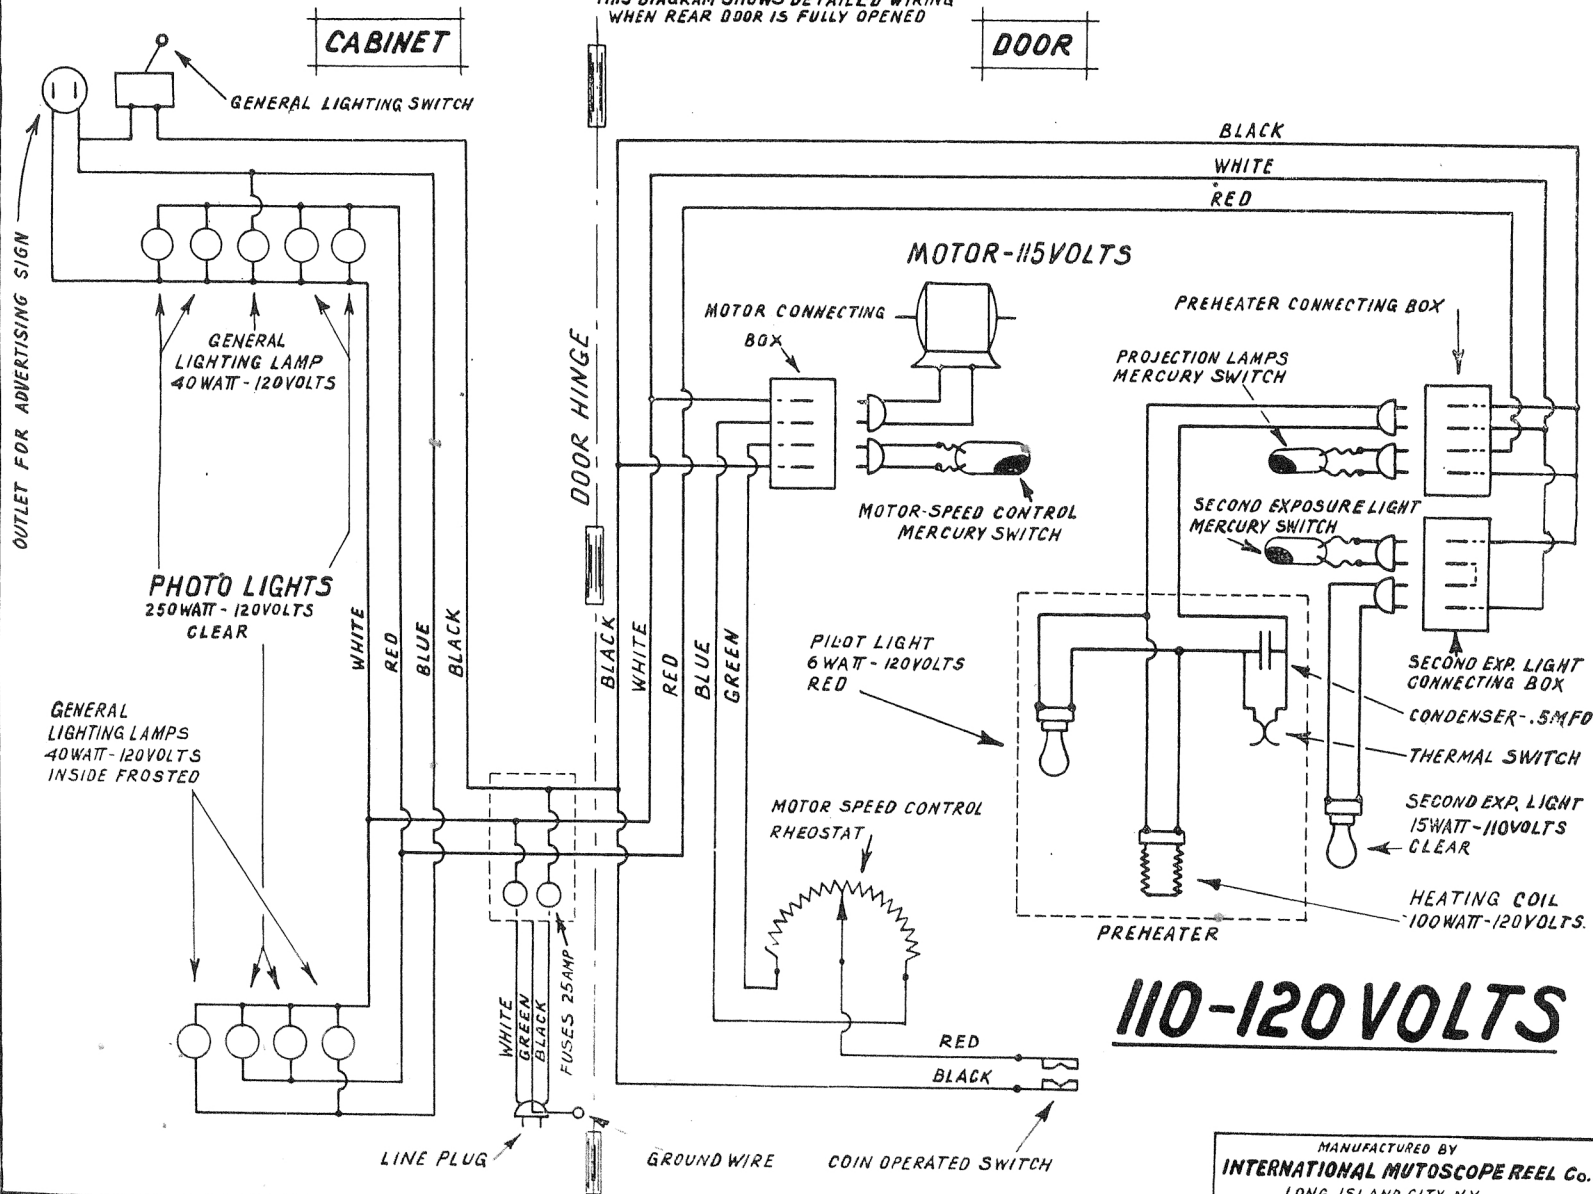

— TRADE

PHOTOMATIC

MARK.—

WIRING DIAGRAM 110VOLTS

AC OR DC

REG. U.S. PAT. OFF.

THIS DIAGRAM SHOWS DETAILED WIRING WHEN REAR DOOR IS FULLY OPENED

CABINET

DOOR

WIRING DIAGRAM

110-120 VOLTS

MANUFACTURED BY
INTERNATIONAL MUTOSCOPE REEL Co., Inc.
LONG ISLAND CITY, N.Y.