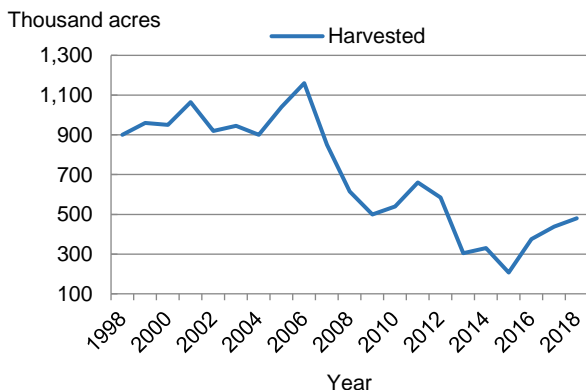

United States **upland cotton** production is forecast at 17.8 million bales, up 180,000 bales from November but down 2.41 million bales from last year. Yield is expected to average 844 pounds per harvested acre, down 51 pounds from last year. Producers expect to harvest 10.1 million acres, down 721,000 acres from 2017.

Upland Cotton: Area Harvested, Yield, and Production - Arkansas, Surrounding States, and United States: 2017 and 2018

State	Area harvested		Yield			Production ¹	
	2017	2018	2017	2018		2017	2018
				November 1	December 1		
	(1,000 acres)	(1,000 acres)	(pounds)	(pounds)	(pounds)	(1,000 bales) ²	(1,000 bales) ²
Alabama	430	470	902	899	883	808	865
Arkansas	438	480	1,177	1,150	1,160	1,074	1,160
Louisiana	217	190	894	1,061	1,036	404	410
Mississippi	625	615	1,038	1,140	1,155	1,351	1,480
Missouri	297	320	1,212	1,245	1,275	750	850
Oklahoma	555	570	882	716	674	1,020	800
Tennessee	340	355	1,033	1,048	1,034	732	765
Texas	5,500	4,500	809	715	747	9,270	7,000
United States	10,850	10,129	895	836	844	20,223	17,817

¹ Production ginned and to be ginned.

² 480-pound net weight bale.

**Upland Cotton: Area Harvested
Arkansas: 1998 - 2018**