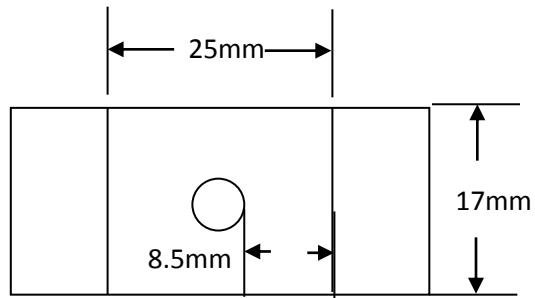

Design Page

Title of Project: Puzzle Piece

Name of Designer: M. Marsicano

Date: 8/26/2016