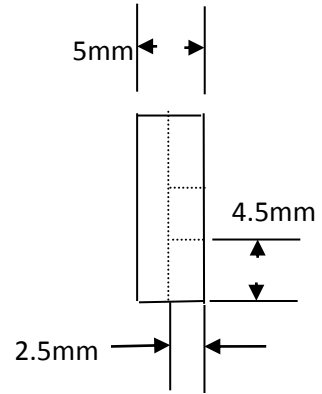

Design Page

Title of Project: Puzzle Piece

Name of Designer: M. Marsicano

Date: 8/26/2016