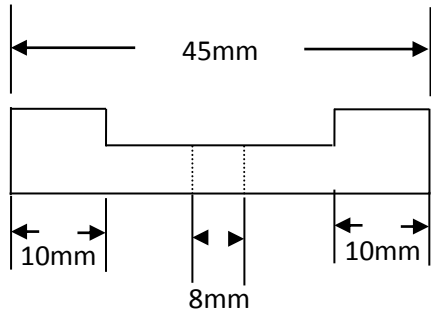

Design Page

Title of Project: Puzzle Piece

Name of Designer: M. Marsicano

Date: 8/26/2016