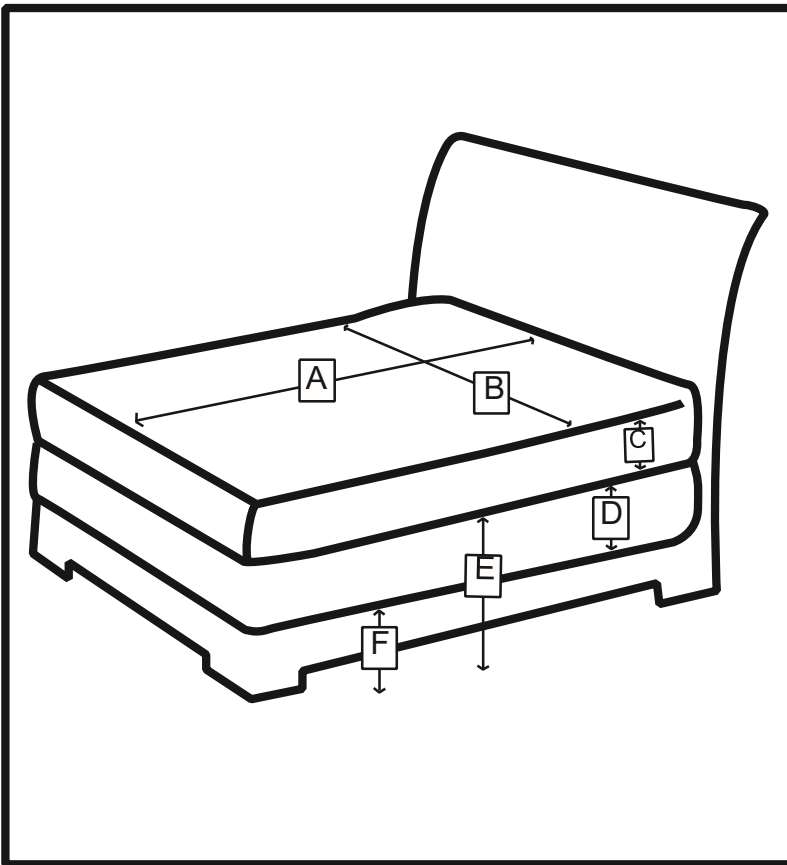

## MEASUREMENTS FOR BEDDING

Name of Property: \_\_\_\_\_

Contact: \_\_\_\_\_

Product needed: \_\_\_\_\_

A	Length	
B	Width	
C	Mattress Height	
D	Box Spring Height	
E	Top of box spring to carpet	
F	Base Height	

		Quantity
Full	(54" x 75")	
Full XL	(54" x 80")	
Queen	(60" x 80")	
Hotel King	(72" x 80")	
California King	(72" x 84")	
Eastern King	(76" x 80")	

COMMENTS/NOTES: