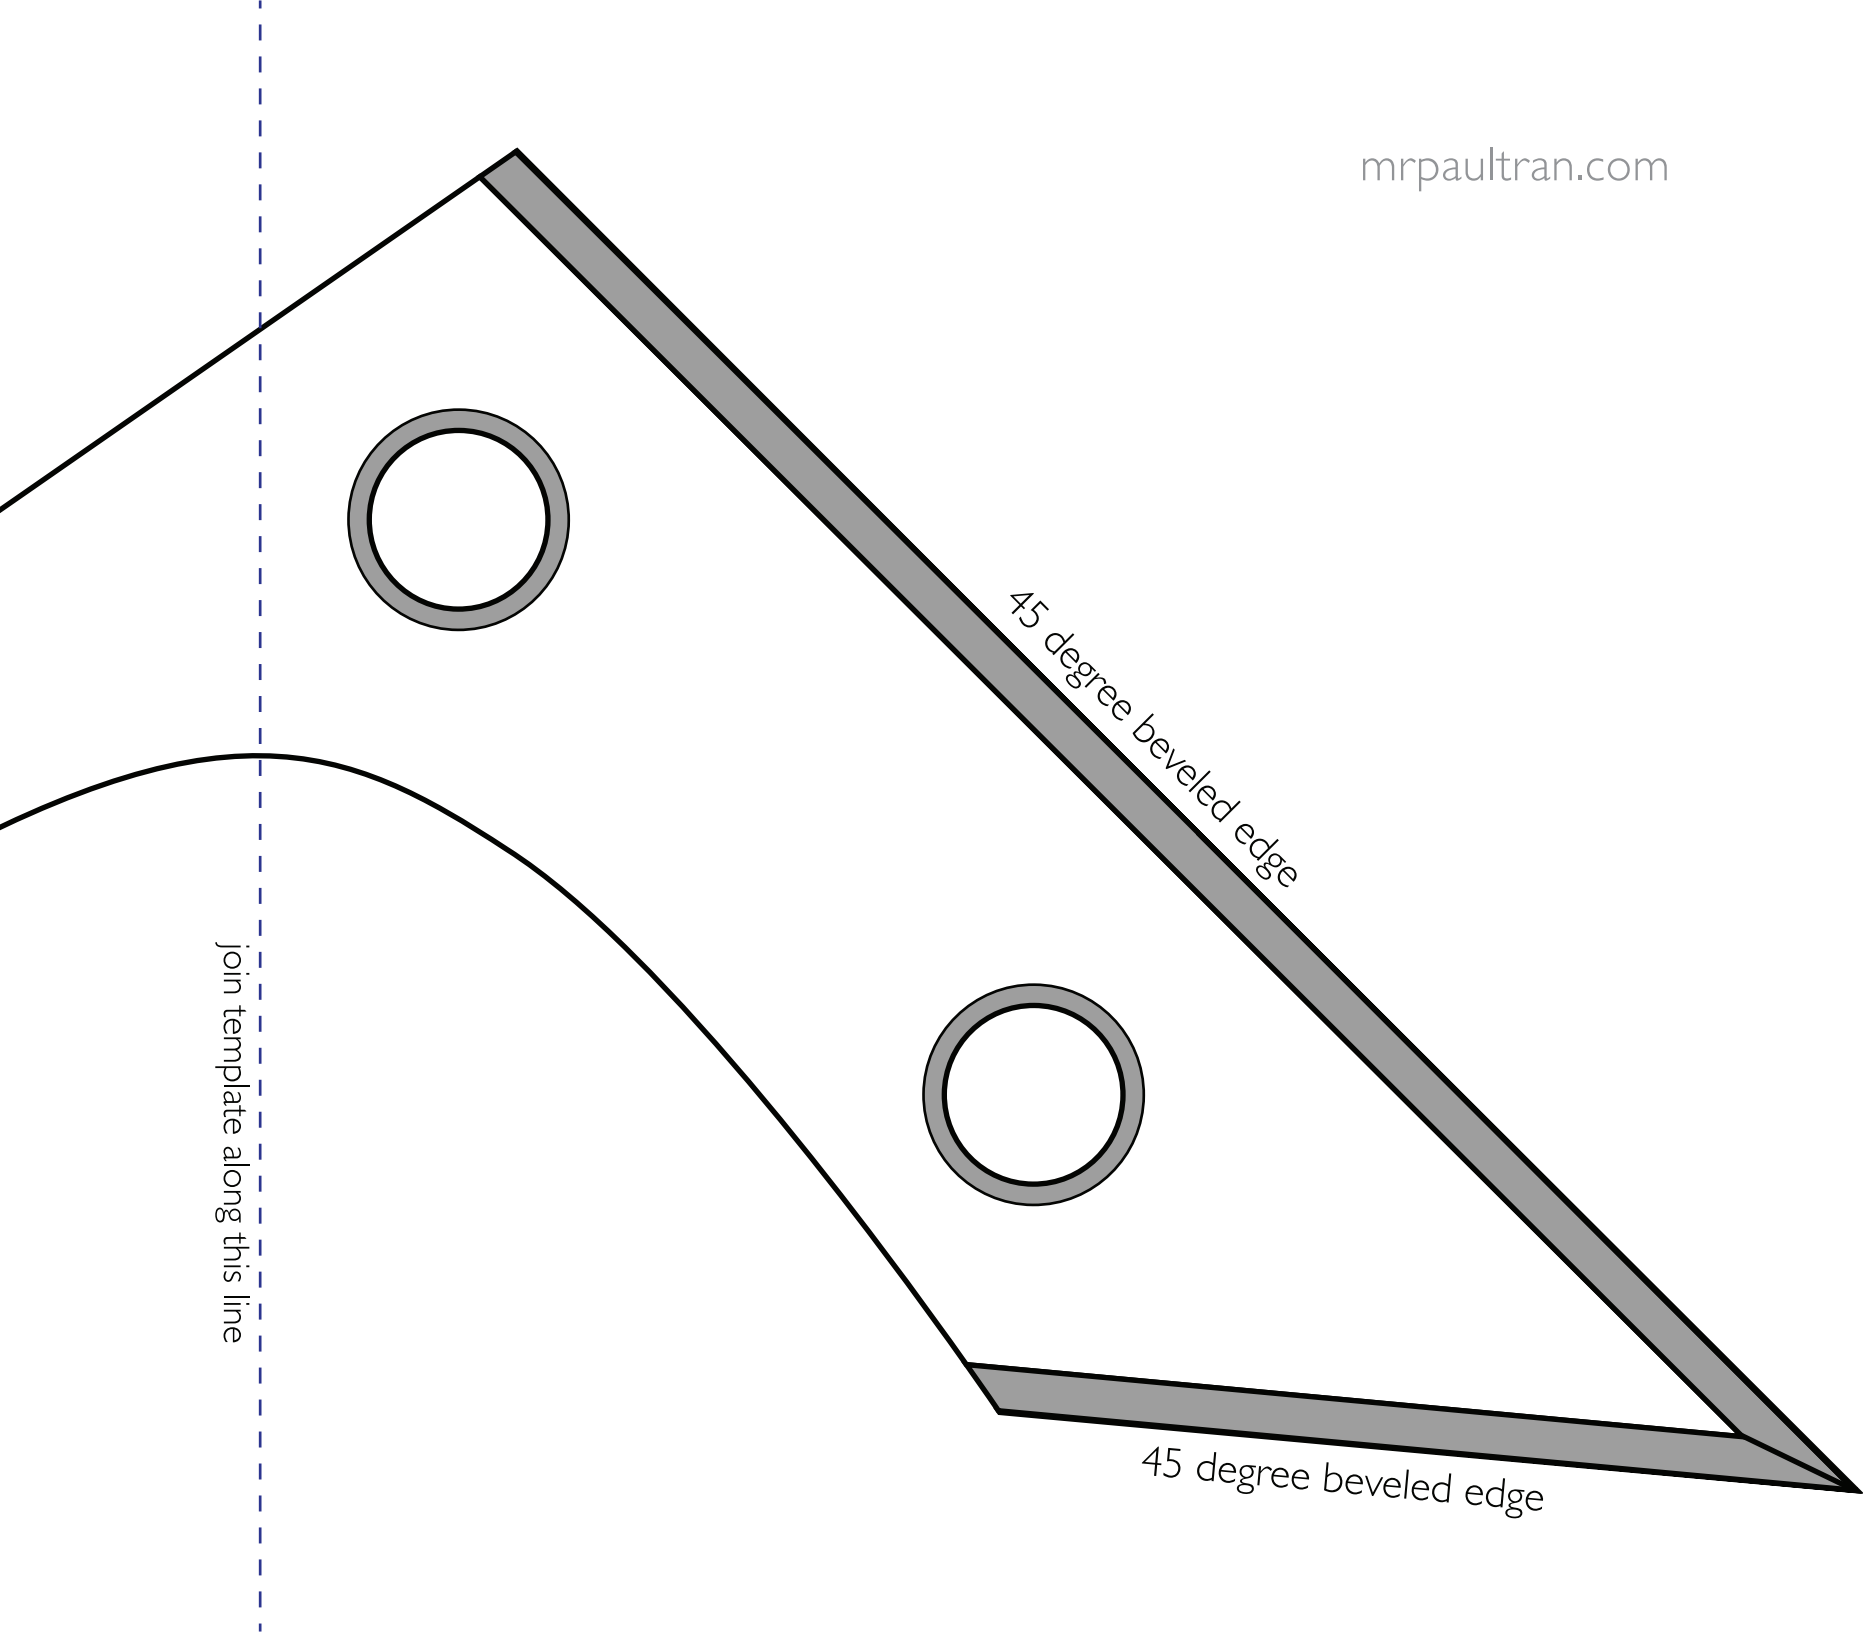

# SOKKA'S BOOMERANG TEMPLATE

Made from 2 pieces of 10mm EVA foam  
cut and glued together back to back

join template along this line

45 degree beveled edge

45 degree beveled edge