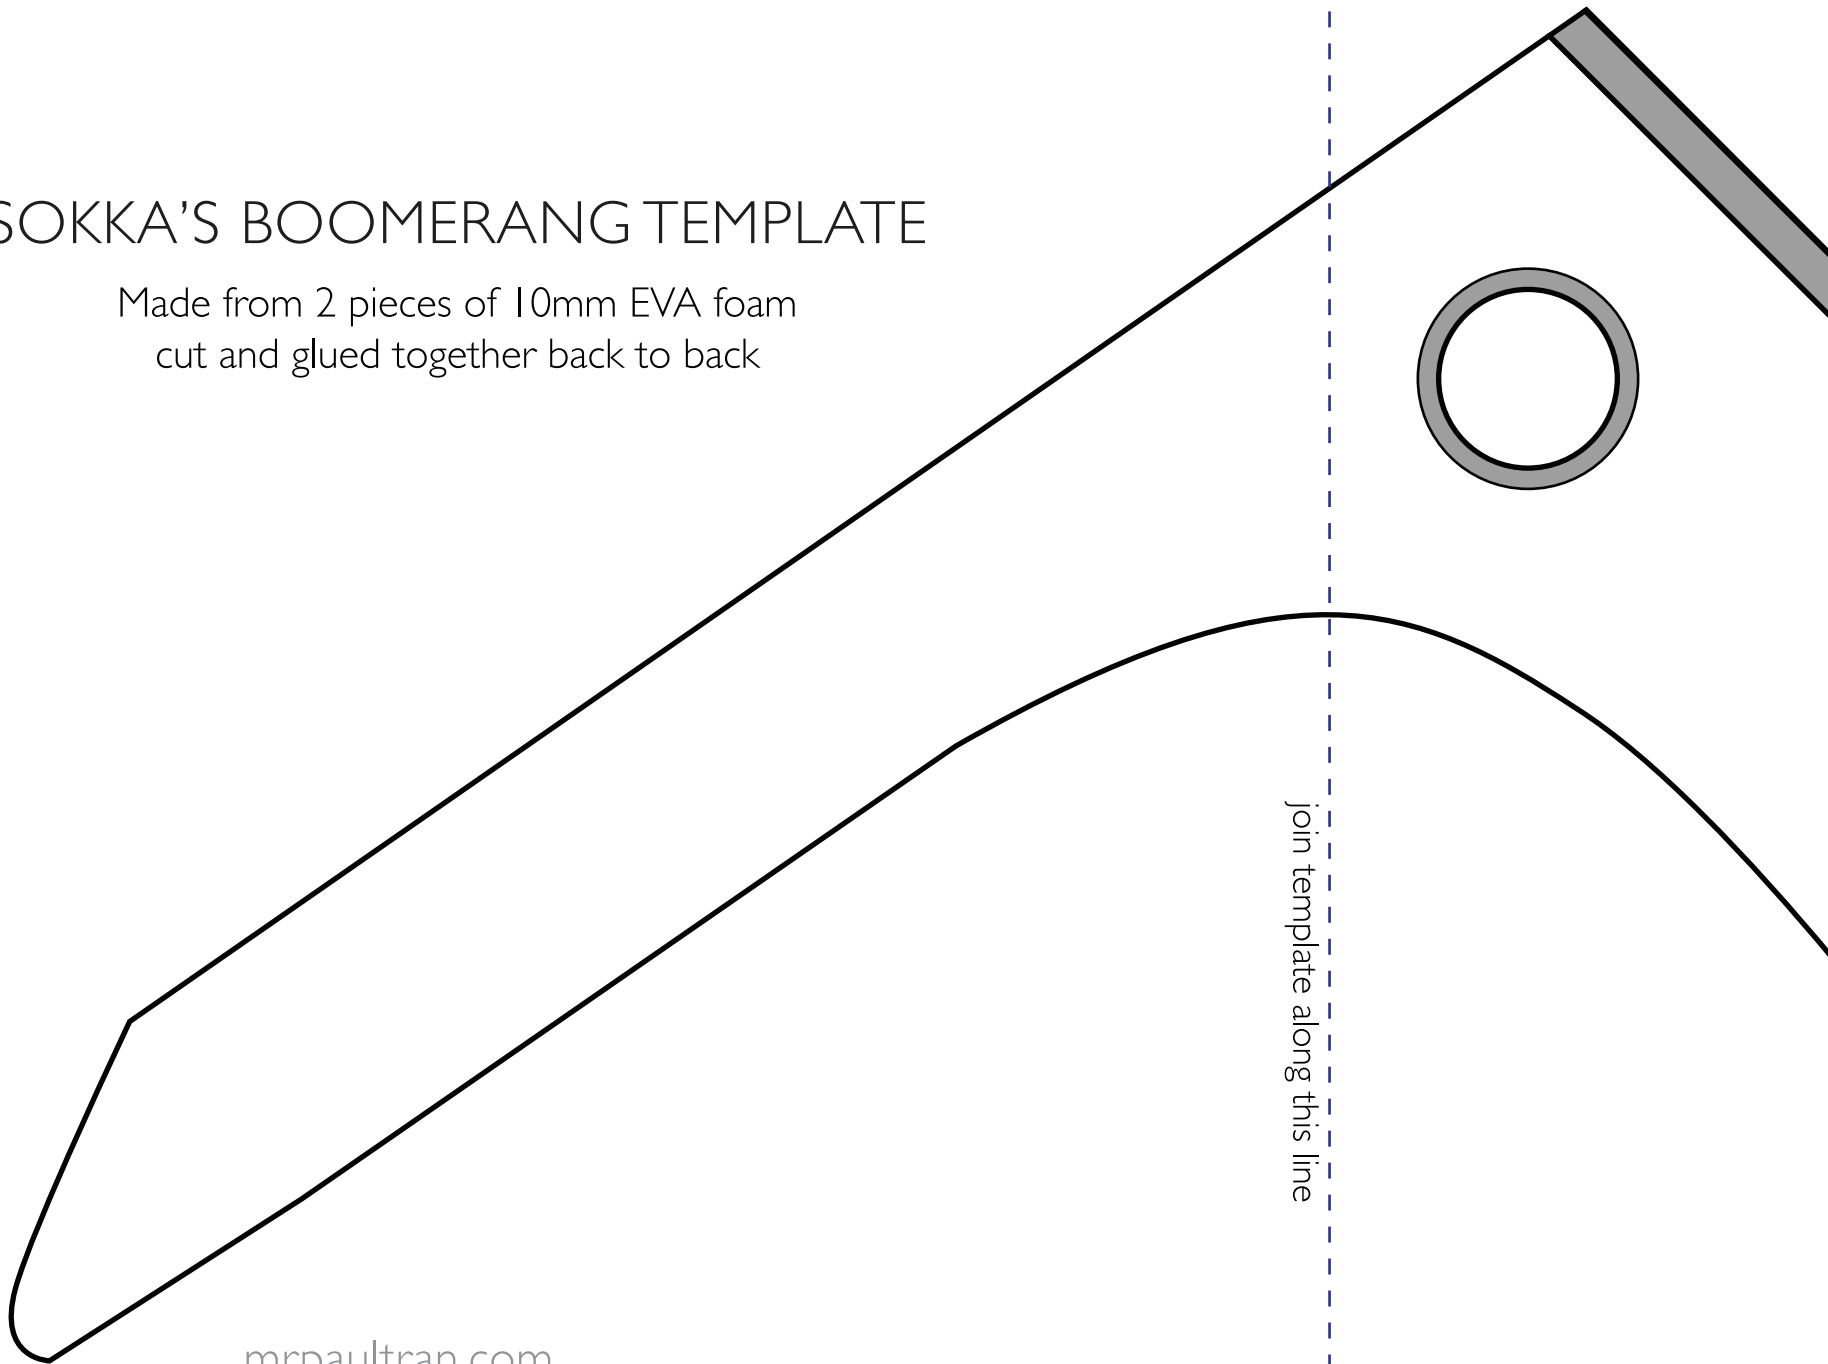

# SOKKA'S BOOMERANG TEMPLATE

Made from 2 pieces of 10mm EVA foam  
cut and glued together back to back

join template along this line

45 degree beveled edge

45 degree beveled edge