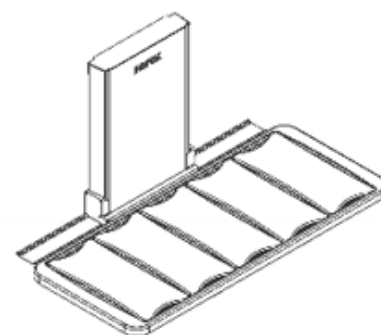

ROPOX Toilet Support Arms – Wave 80

Maximum user weight of 80kg^[1]_[SEP]

Fold up, wall mounted without wall support, Length 90cm.

ROPOX Toilet Lifter, Electric

Electrical height adjustment 40.5 to 80.5cm

Unit size in bottom position: 118 x 79 x 20.5cm

Hand control may be placed in left or right side as required

Flushing 3 or 6 liters

Color of unit is white

ROPOX Changing and Shower bed, wall mounted, tilt able incl. flexible waste kit and hand control

Electrical height adjustment 30-100cm

Length 178cm

5 slats, double sided - tilt able

Maximum user weight 220kg

Guldmann GH3

Safe working load of 255kg

Operation via hand control

Hoist unit weight 8Kg

Functional design with soft, unbroken surfaces that make it easy to handle and clean.

ROPOX Swing Washbasin Complete

Manually height adjustable 75-95cm.

Unit size 1012x661x74cm.

Incl. mixer tap, flexible connecting hoses and handle.