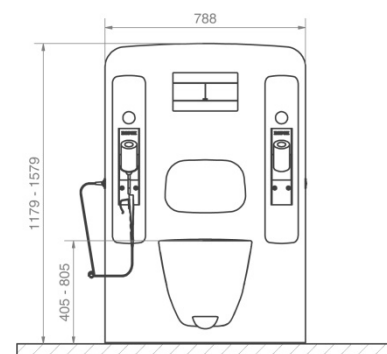

ROPOX Toilet Support Arms – Wave 80

Maximum user weight of 80kg^[1]_[SEP]

Fold up, wall mounted without wall support, Length 90cm.

ROPOX Toilet Lifter, Electric

Electrical height adjustment 40.5 to 80.5cm

Unit size in bottom position: 118 x 79 x 20.5cm

Hand control may be placed in left or right side as required

Flushing 3 or 6 liters

Color of unit is white

ROPOX Changing and Shower bed, wall mounted, tilt able incl. flexible waste kit and hand control

Electrical height adjustment 30-100cm

Length 178cm

5 slats, double sided - tilt able

Maximum user weight 220kg

Guldmann GH3

Safe working load of 255kg

Operation via hand control

Hoist unit weight 8Kg

Functional design with soft, unbroken surfaces that make it easy to handle and clean.

ROPOX Swing Washbasin Complete

Manually height adjustable 75-95cm.

Unit size 1012x661x74cm.

Incl. mixer tap, flexible connecting hoses and handle.