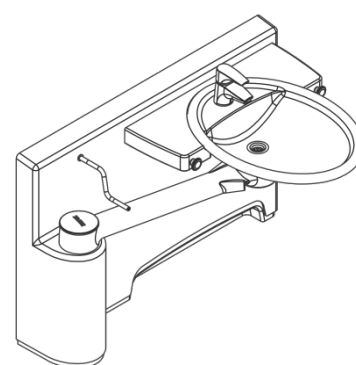

Electrical height adjustment 30-100cm

Length 178cm

5 slats, double sided - tilt able

Maximum user weight 220kg

Guldmann GH3

Safe working load of 255kg

Operation via hand control

Hoist unit weight 8Kg

Charge via hand control

Impact-resistant UL 94 V-0 flame retardant recyclable plastic

Guldmann Lifting Hanger

Lifting capacity up to 375kg

Four suspension points ensure safe, easy attachment of slings Lifting hanger is available in XS, S and M sizes

Functional design with soft, unbroken surfaces that make it easy to handle and clean.

ROPOX Swing Washbasin Complete

Manually height adjustable 75-95cm.

Unit size 1012x661x74cm.

Incl. mixer tap, flexible connecting hoses and handle.

ROPOX Grab Rail

60cm grab rail

Available in white or grey

Smooth surface, easy to clean

ROPOX Shower Rail

L-shaped grab rail with shower holder

100cm x 45cm

Available in white or grey