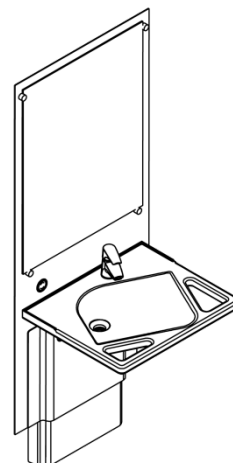

## ROPOX Changing and Shower bed, wall mounted, tilt able incl. flexible waste kit and hand control

Electrical height adjustment 30-100cm  
Length 178cm  
Lying area is 18cm shorter  
5 slats, double sided - tilt able  
Maximum user weight of 220kg

## Guldmann Lifting Hanger

Lifting capacity up to 375kg  
Four suspension points ensure safe, easy attachment of slings Lifting hanger is available in XS, S and M sizes  
Functional design with soft, unbroken surfaces that make it easy to handle and clean

### ROPOX SlimLine washbasin

Electrical height adjustable washbasin (range 70-100cm) with mirror in a combined unit

Models with washbasin comes with mixer tap, flexible connecting hoses, and flexible waste.

### ROPOX Toilet Lifter, Electric

Electrical height adjustment 40.5 to 80.5cm

Unit size in bottom position: 118 x 79 x 20.5cm

Hand control may be placed in left or right side as required

Flushing 3 or 6 litres