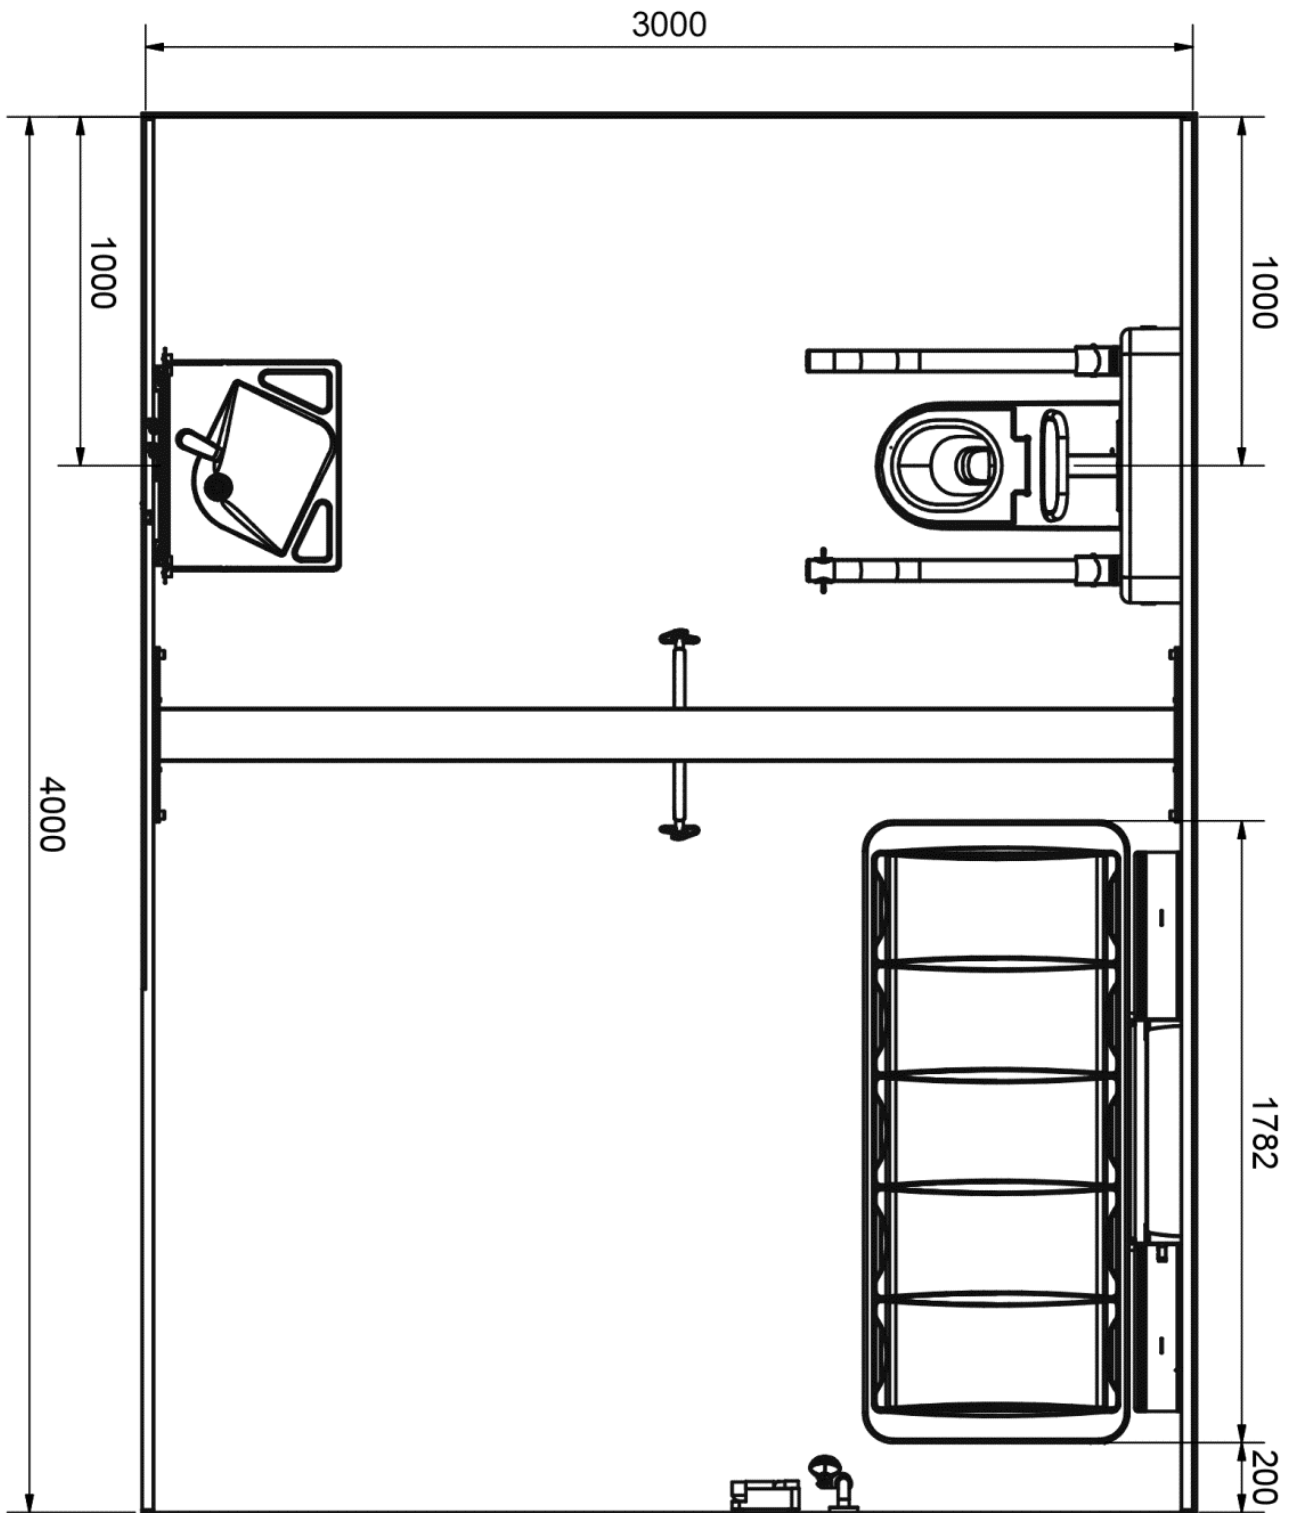

### Concept Description:

This layout is as recommended in the BS8300 British Standard.

It's intended to provide a room with sufficient space to have a person with disabilities and one or two carers to assist in toileting and changing/showering. It has a peninsular toilet, adjustable height accessible washbasin and wall mounted Shower and Changing Bed. All parts accessible with the help of a complete room covering overhead hoist system.

## ROPOX Toilet Support Arms – Wave 80

Maximum user weight of 80kg   
Fold up, wall mounted without wall support, Length 90cm.

## ROPOX Changing and Shower bed, wall mounted, tilt able incl. flexible waste kit and hand control

Electrical height adjustment 30-100cm  
Length 178cm  
Lying area is 18cm shorter  
5 slats, double sided - tilt able  
Maximum user weight of 220kg

### ROPOX SlimLine washbasin

Electrical height adjustable washbasin (range 70-100cm) with mirror in a combined unit

Models with washbasin comes with mixer tap, flexible connecting hoses, and flexible waste.