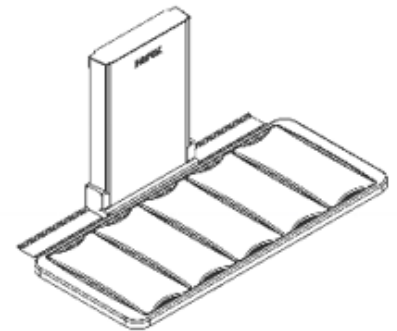

### Concept Description:

This layout is as recommended in the BS8300 British Standard.

It's intended to provide a room with sufficient space to have a person with disabilities and one or two carers to assist in toileting and changing/showering. It has a peninsular toilet, adjustable height accessible washbasin and wall mounted Shower and Changing Bed. All parts accessible with the help of a complete room covering overhead hoist system.

## ROPOX Toilet Support Arms – Wave 80

Maximum user weight of 80kg   
Fold up, wall mounted without wall support, Length 90cm.

## ROPOX Changing and Shower bed, wall mounted, tilt able incl. flexible waste kit and hand control

Electrical height adjustment 30-100cm  
Length 178cm  
Lying area is 18cm shorter  
5 slats, double sided - tilt able  
Maximum user weight of 220kg

### ROPOX SlimLine washbasin

Electrical height adjustable washbasin (range 70-100cm) with mirror in a combined unit

Models with washbasin comes with mixer tap, flexible connecting hoses, and flexible waste.