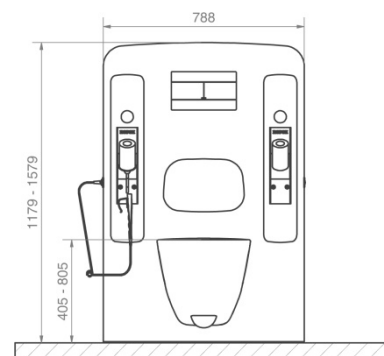

ROPOX Grab Rail

60cm grab rail

Available in white or grey

Smooth surface, easy to clean

ROPOX Shower Rail

L-shaped grab rail with shower holder

100cm x 45cm

Available in white or grey

Smooth surface, easy to clean