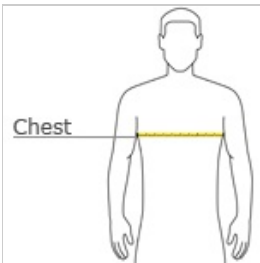

# Youth Heavy Blend™ Hooded Sweatshirt. 18500B

- 8-ounce, 50/50 cotton/poly
- Double-needle stitching at waistband and cuffs
- Double-lined hood
- No drawcord at hood
- 1x1 rib knit cuffs and waistband with spandex
- Front pouch pocket

front

back

## HOW TO MEASURE

### CHEST

With arms down at sides, measure around the upper body, under arms and over the fullest part of the chest.