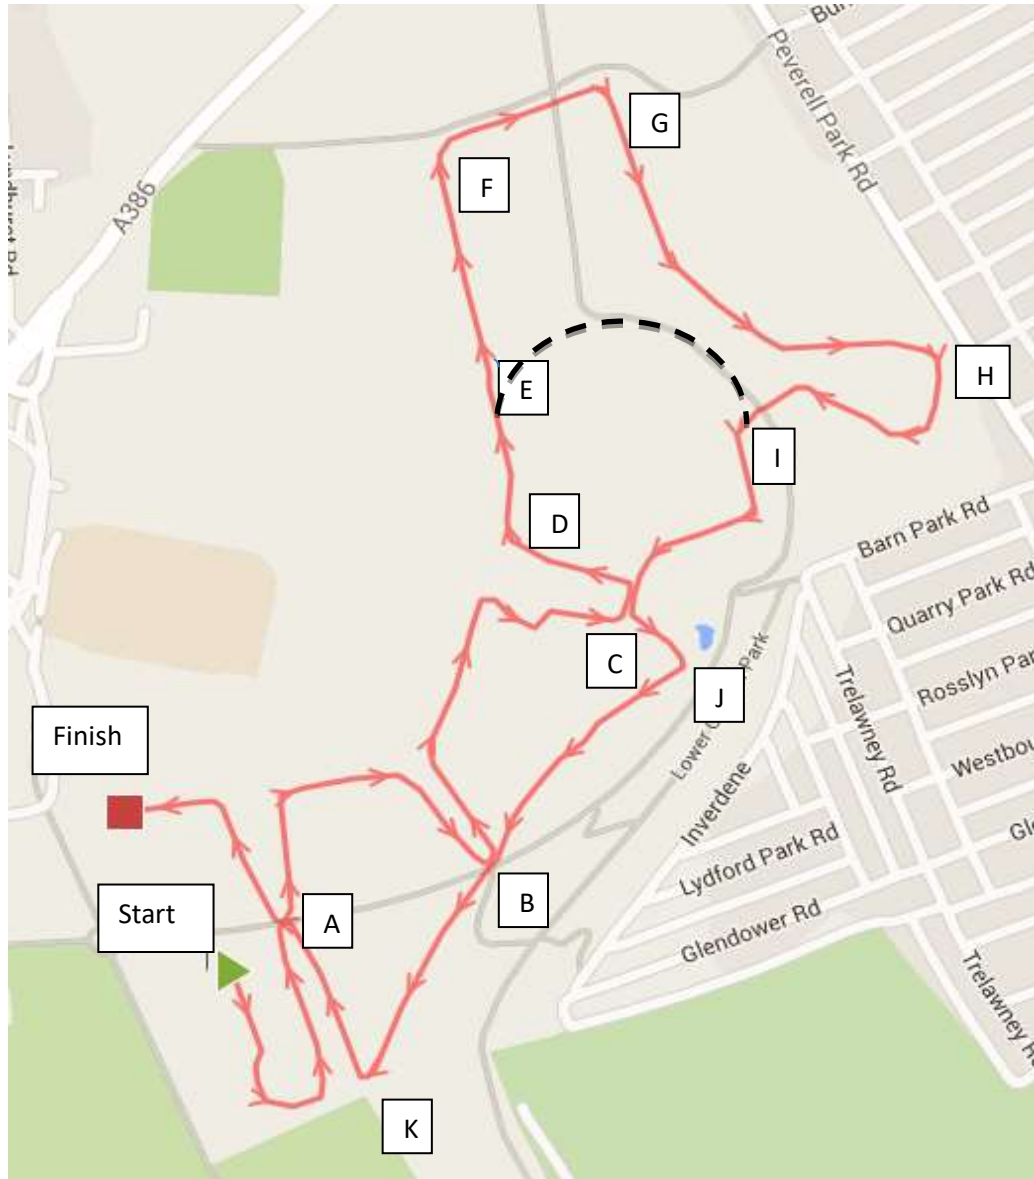

Westward League Cross Country – Central Park, Plymouth

Sunday 11th February 2018

The next fixture of the 2017/18 season will take place in Plymouth and once again we have the excellent facilities in the Life Centre. Car parks are free and shown on map. Registration will be in a tent near the start and finish. There are toilets, changing (showers will cost £1 payable at reception) and refreshments on sale in the Life Centre. Please note no muddy footwear will be allowed in the centre. Course is suitable for spikes but there are some concrete paths to cross. Please ensure discs are handed in as soon as possible to the tent after each race. Venue Postcode is PL2 3DG

Race timetable

12.15pm	U11 Boys/Girls	1600m	Single lap of course (see other map)
12.30pm	U17M/U17W/SW	5200m	Start- 1 x Medium and 1 x Large Laps-Finish
1.10pm	U13 Girls	2500m	Start-1 x Medium Lap-Finish
1.30pm	U13 Boys	2500m	Start-1 x Medium Lap-Finish
1.50pm	U15 Girls and Boys	3200m	Start-1 x Large Lap-Finish
2.10pm	Senior Men	8600m	Start -3 x Large Laps-Finish

Medium Lap: A-B-C-D-E-I-J-B-K-A (2000m) – As large except follow dotted line

Large Lap: A-B-C-D-E-F-G-H-I-J-B-K-A (2700m)