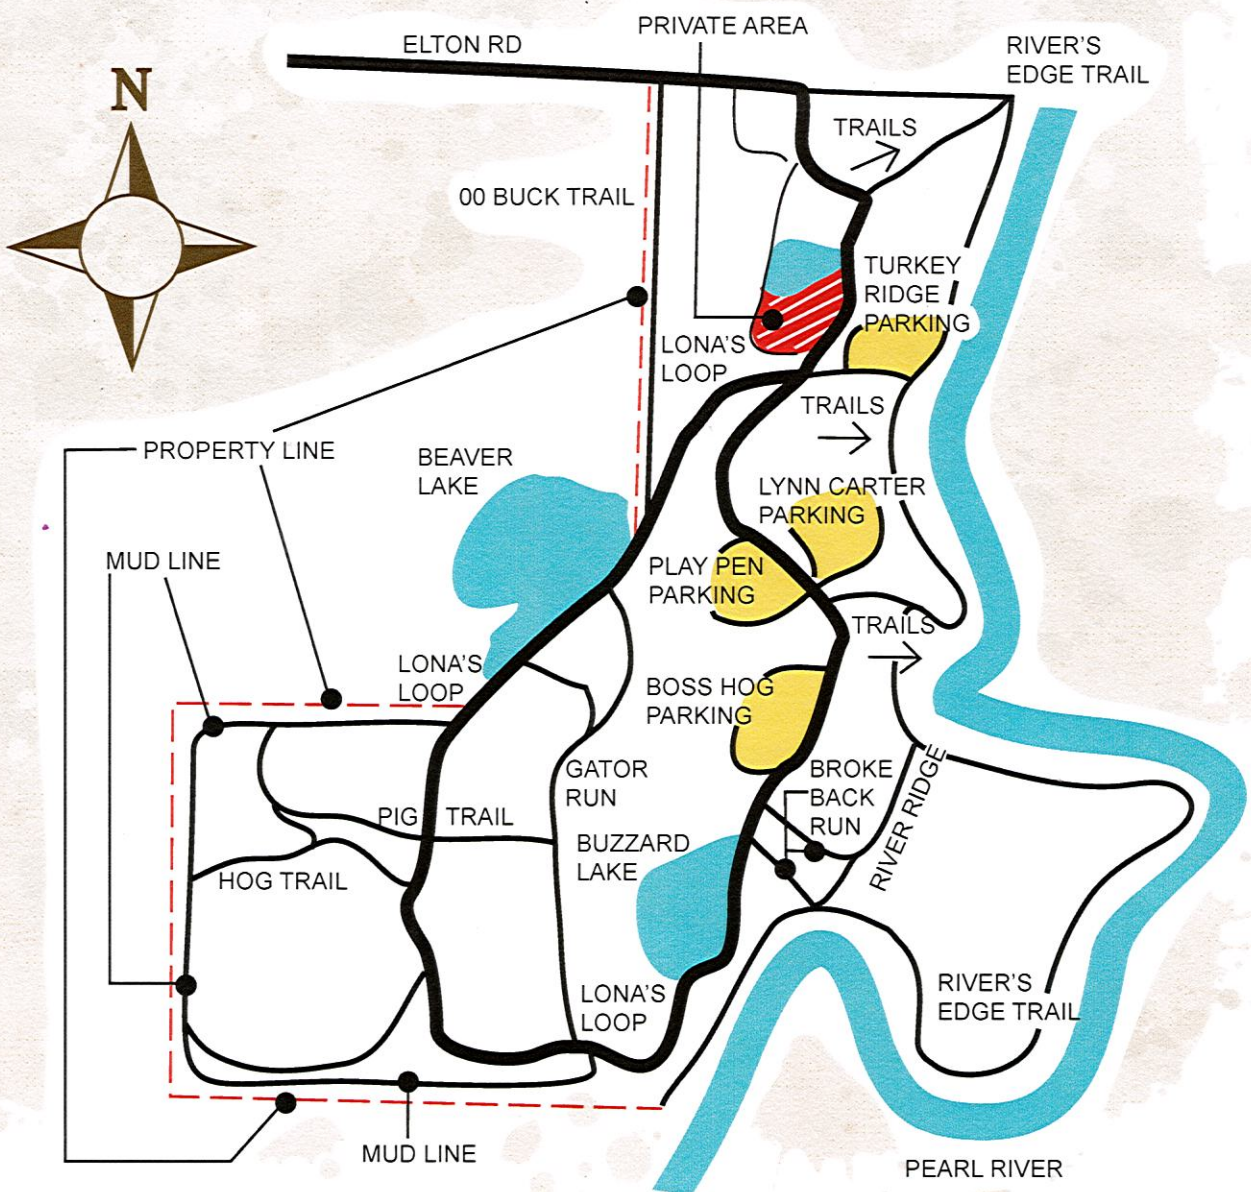

MISSISSIPPI OFF-ROAD Adventures

The park closes at 8:00 PM. Please be out by that time. Property boundaries are clearly marked. Do not cross the property lines. Lona's Loop is the main road through the park. If you get lost, it will bring you back to the parking areas.

Radical and dangerous operation of any vehicle will NOT be tolerated. Wearing a helmet is STRONGLY recommended. Riding "double" is STRONGLY discouraged. Follow all ATV manufacturers' safety warnings. No riders under 18 years old without parent's or guardian's consent will be allowed. Speed limit signs will be strictly enforced. DO NOT LITTER! No trucks will be allowed on trails. No glass containers or bottles allowed. **No alcohol allowed.** No profanity, fighting, vandalism, or harassment will be tolerated! Fires will be allowed in designated areas, but only after a permit is obtained from management. Please leave all pets at home. All unattended vehicles outside of designated parking areas will be towed at owner's expense.

Failure to follow these rules will result in ejection from park without refund!

HAVE FUN & BE SAFE!

www.msoffroad.com