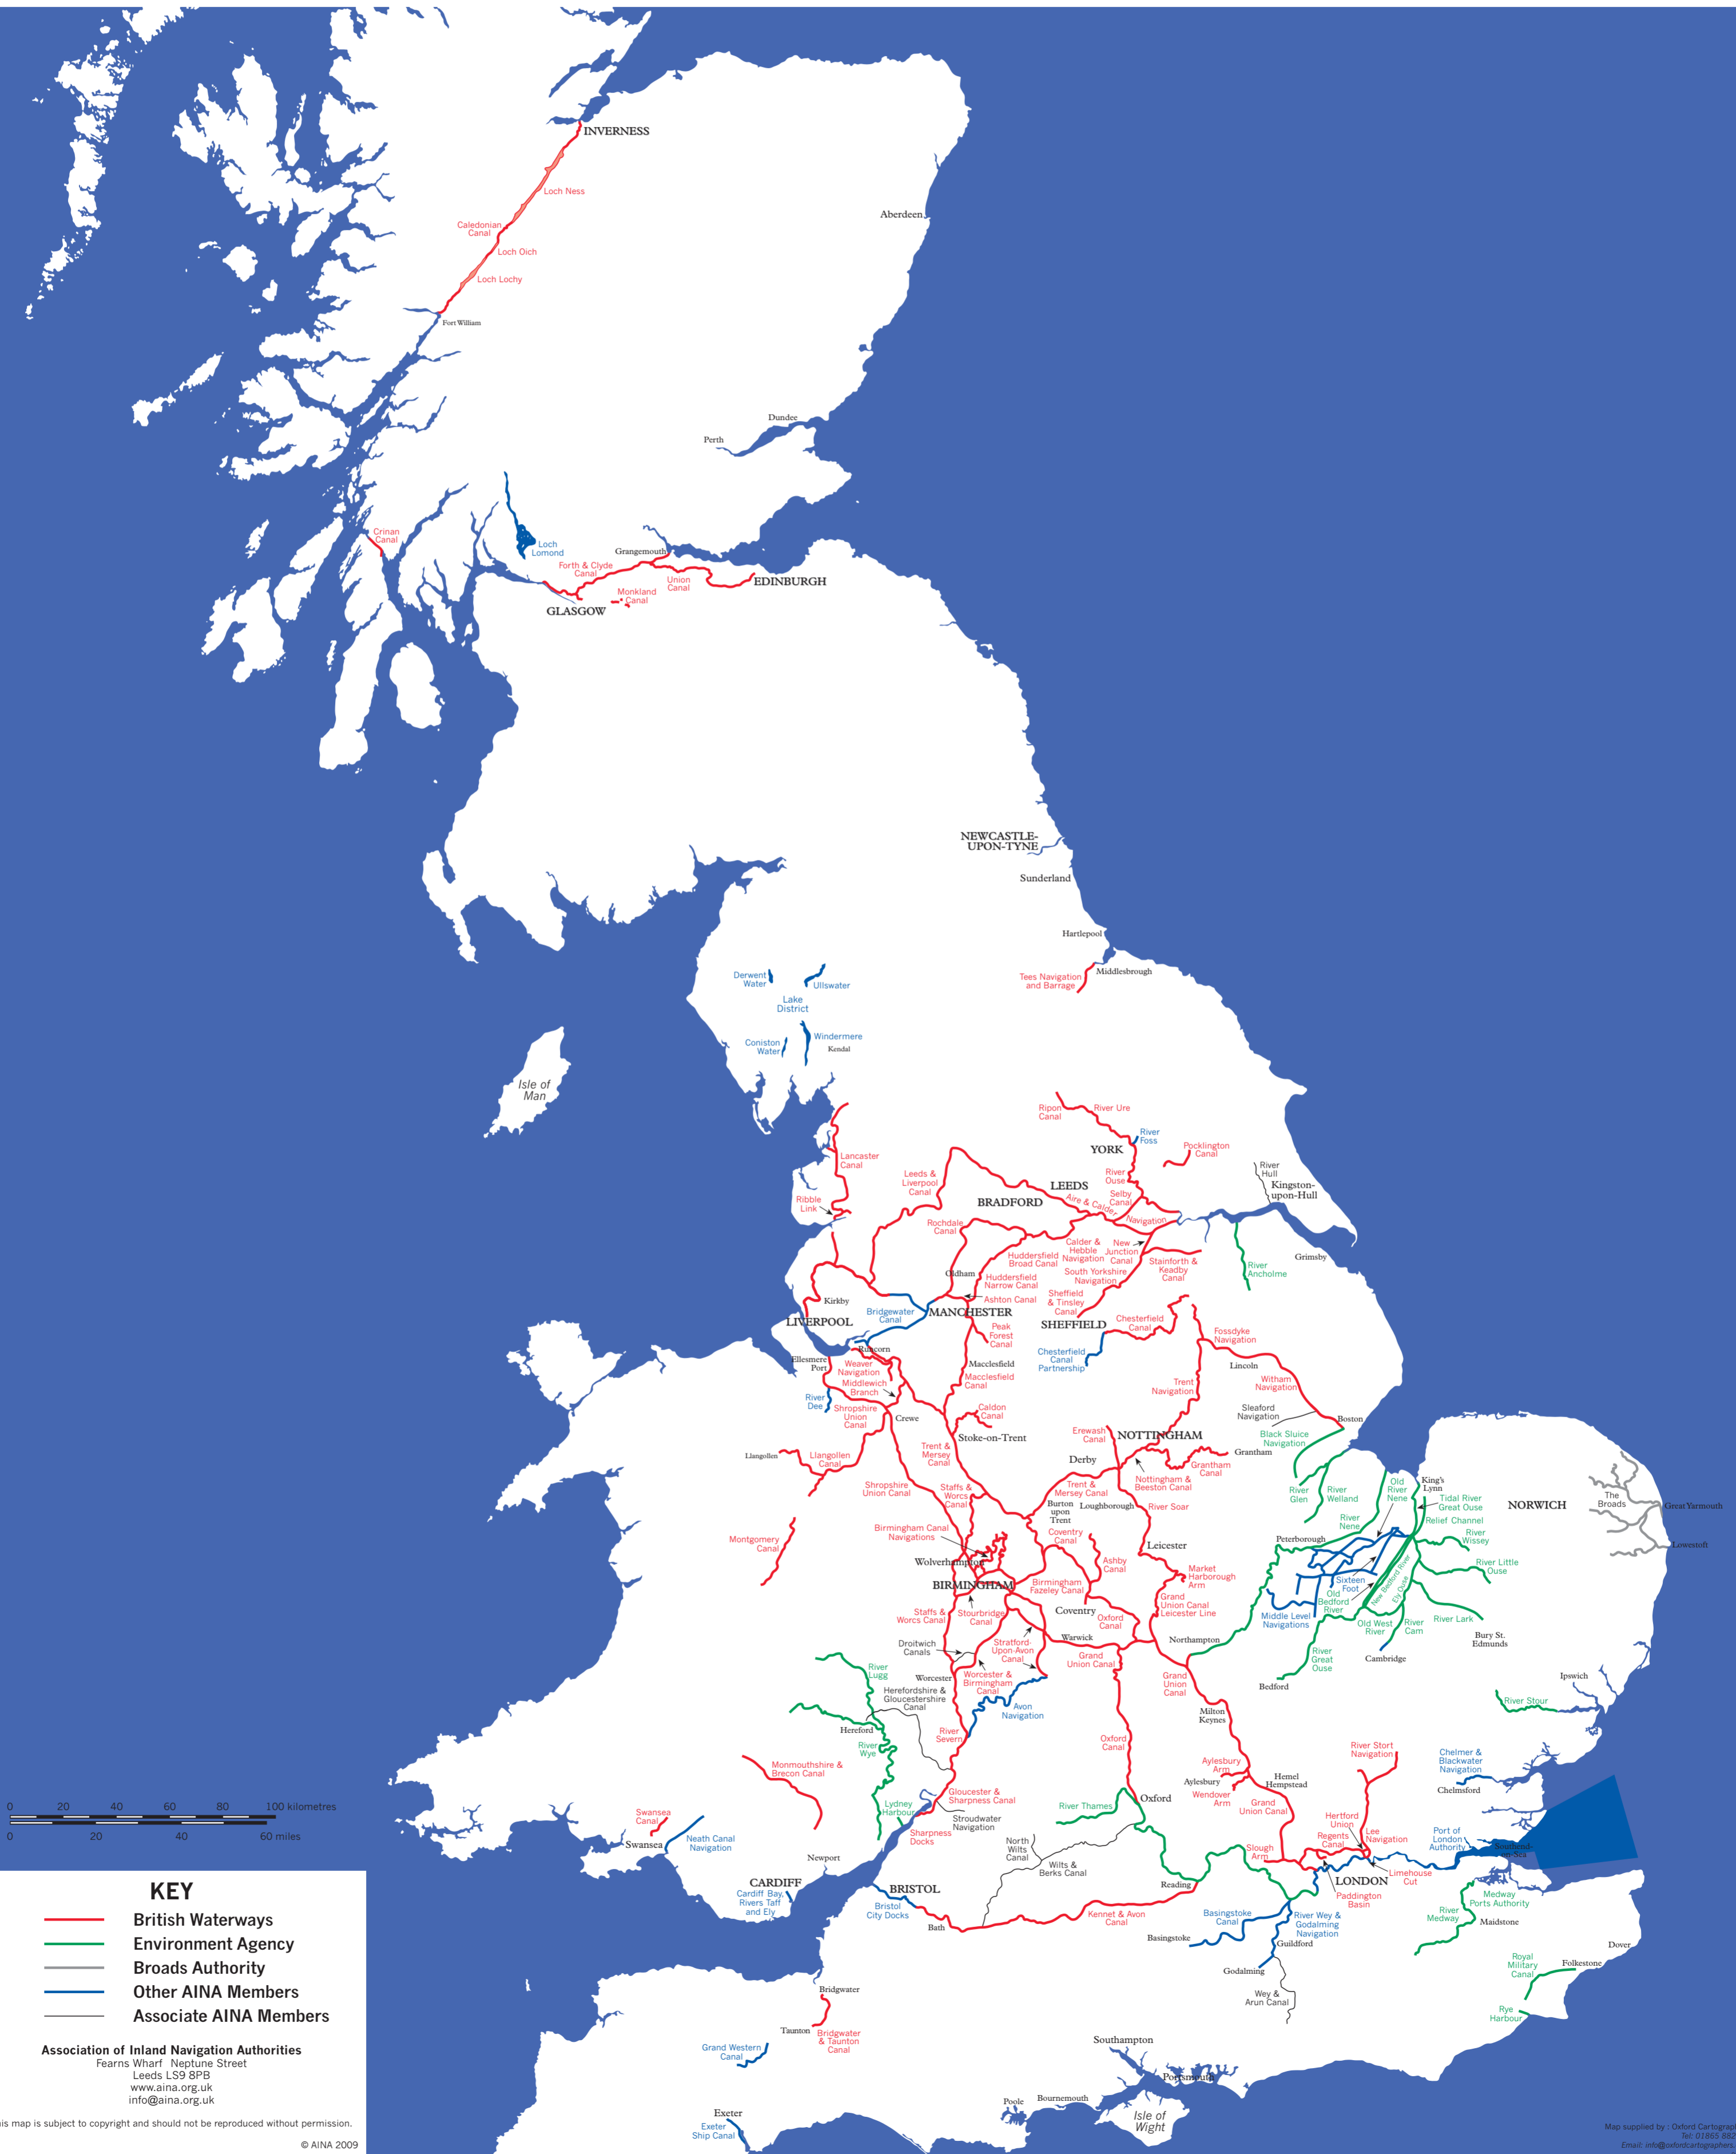

AINA WATERWAYS MAP

Association of
Inland
Navigation
Authorities

KEY

- British Waterways
- Environment Agency
- Broads Authority
- Other AINA Members
- Associate AINA Members

Association of Inland Navigation Authorities
Fearn's Wharf, Neptune Street
Leeds LS9 8PB
www.aina.org.uk
info@aina.org.uk

This map is subject to copyright and should not be reproduced without permission.

© AINA 2009