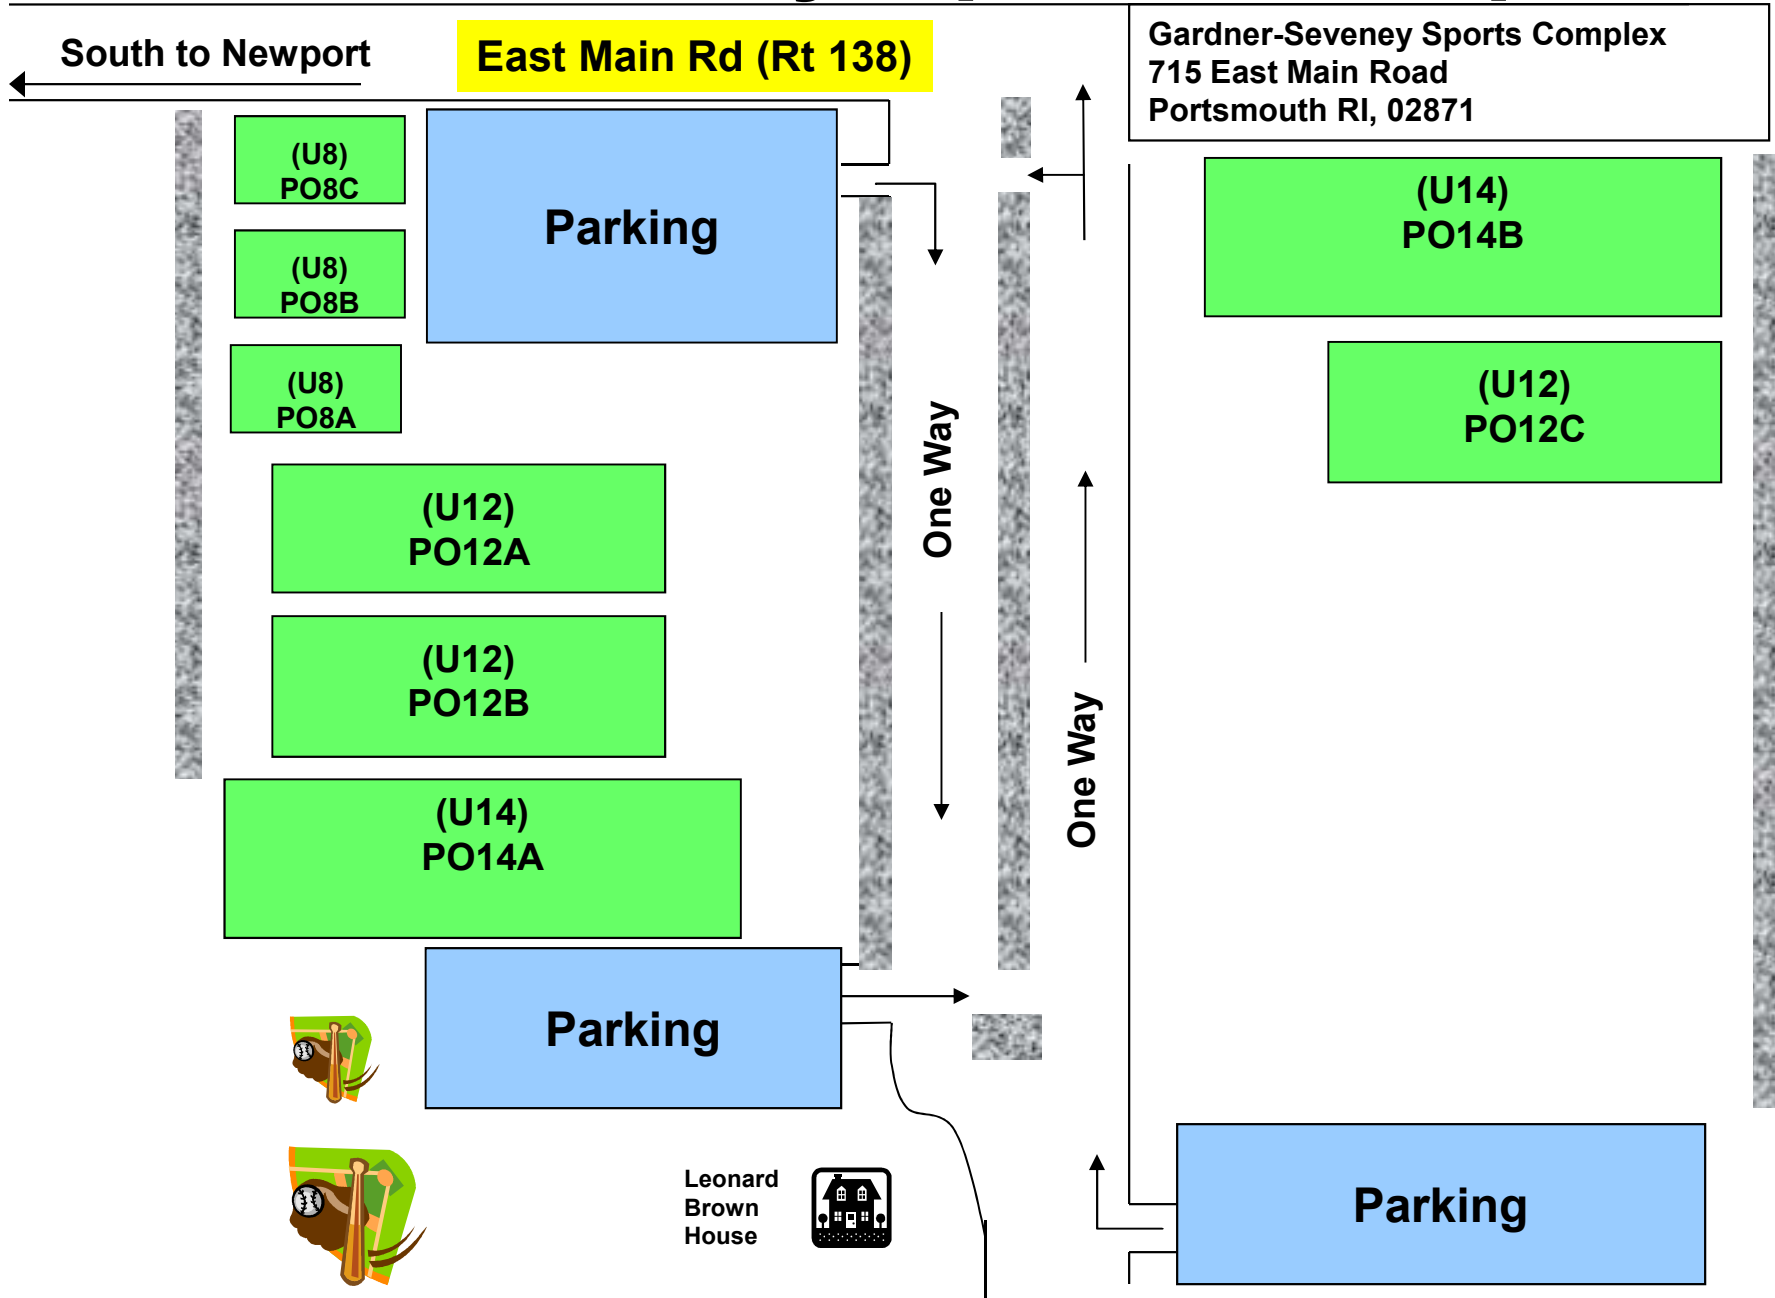

# Gardner-Seveney Sports Complex

# Portsmouth Middle School

South to Newport

West Main Rd (Rt 114)

North to Rt 24

Portsmouth Middle School  
125 Jepsen Lane  
Portsmouth RI, 02871

(6U)

(6U)

Parking

NO Parking on the grass. Use  
designated parking areas

Portsmouth  
Middle School

(6U)

(6U)

→ One Way

Parking

Union Street

To Severney Fields

Jepson Lane