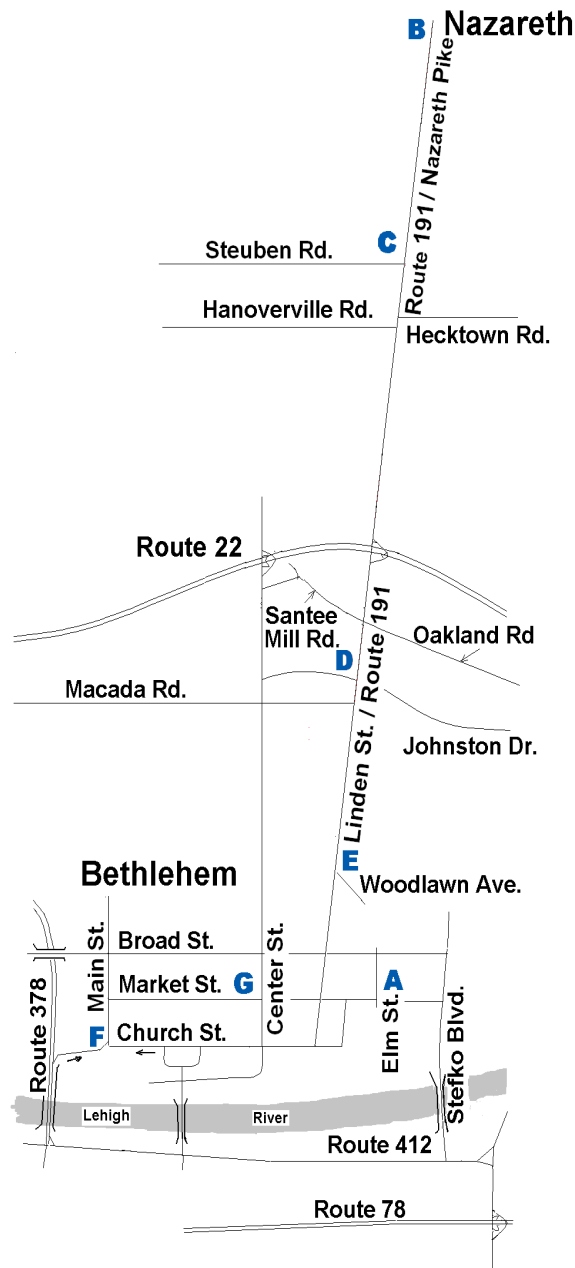

**58th Annual Nazareth to Bethlehem
Christmas Peace Pilgrimage
Saturday, December 9, 2017**

Walk the Road of Peace

For over 55 years people dedicated to peace have been gathering in Pennsylvania to walk the 10 miles from Nazareth to Bethlehem on the second Saturday of December. The Peace Pilgrimage, symbolic of the journey of Mary and Joseph, provides all of us, those who walk, those who pass us on the highway, and those who read about the walk, with an opportunity to consider the true meaning of Christmas. The sight of 200 pilgrims walking with stars and peace signs inspires us to focus on the need for Peace on Earth. Consider walking with your family and/or friends. If you are concerned about your ability to complete the full 10 miles, frequent rest stops and relief transportation are available.

Schedule

Participants will meet in the parking lot at 529 E. Broad Street, Bethlehem (corner of Broad & Elm) before 11:00 AM. Buses will transport pilgrims to Nazareth Moravian Church on Center Square.

A 10:45 am	Buses begin loading 529 E. Broad Street (El Shaddai Ministries Bethlehem), for Nazareth
B 12:00 n	Pilgrimage begins at Moravian Church, Nazareth LUNCH NOT PROVIDED
C 1:30 pm	Rest stop, Trinity Lutheran Church, on Rt. 191 just north of Steuben Rd.
D 2:45 pm	Rest Stop, First Baptist Church, on Rt. 191 between Oakland Rd. and Johnston Dr.
E 3:45 pm	Light Candles: First Church of the Nazarene, 1500 Linden St., Bethlehem
F 4:45 pm	Singing Christmas Carols at Central Moravian Church steps
G 5:30 pm	Supper and Rally, Christ United Church of Christ, Market & Center Streets

(Map is not to scale)

**58th Annual
Nazareth to Bethlehem**

**Christmas
Peace
Pilgrimage**

Saturday, December 9, 2017