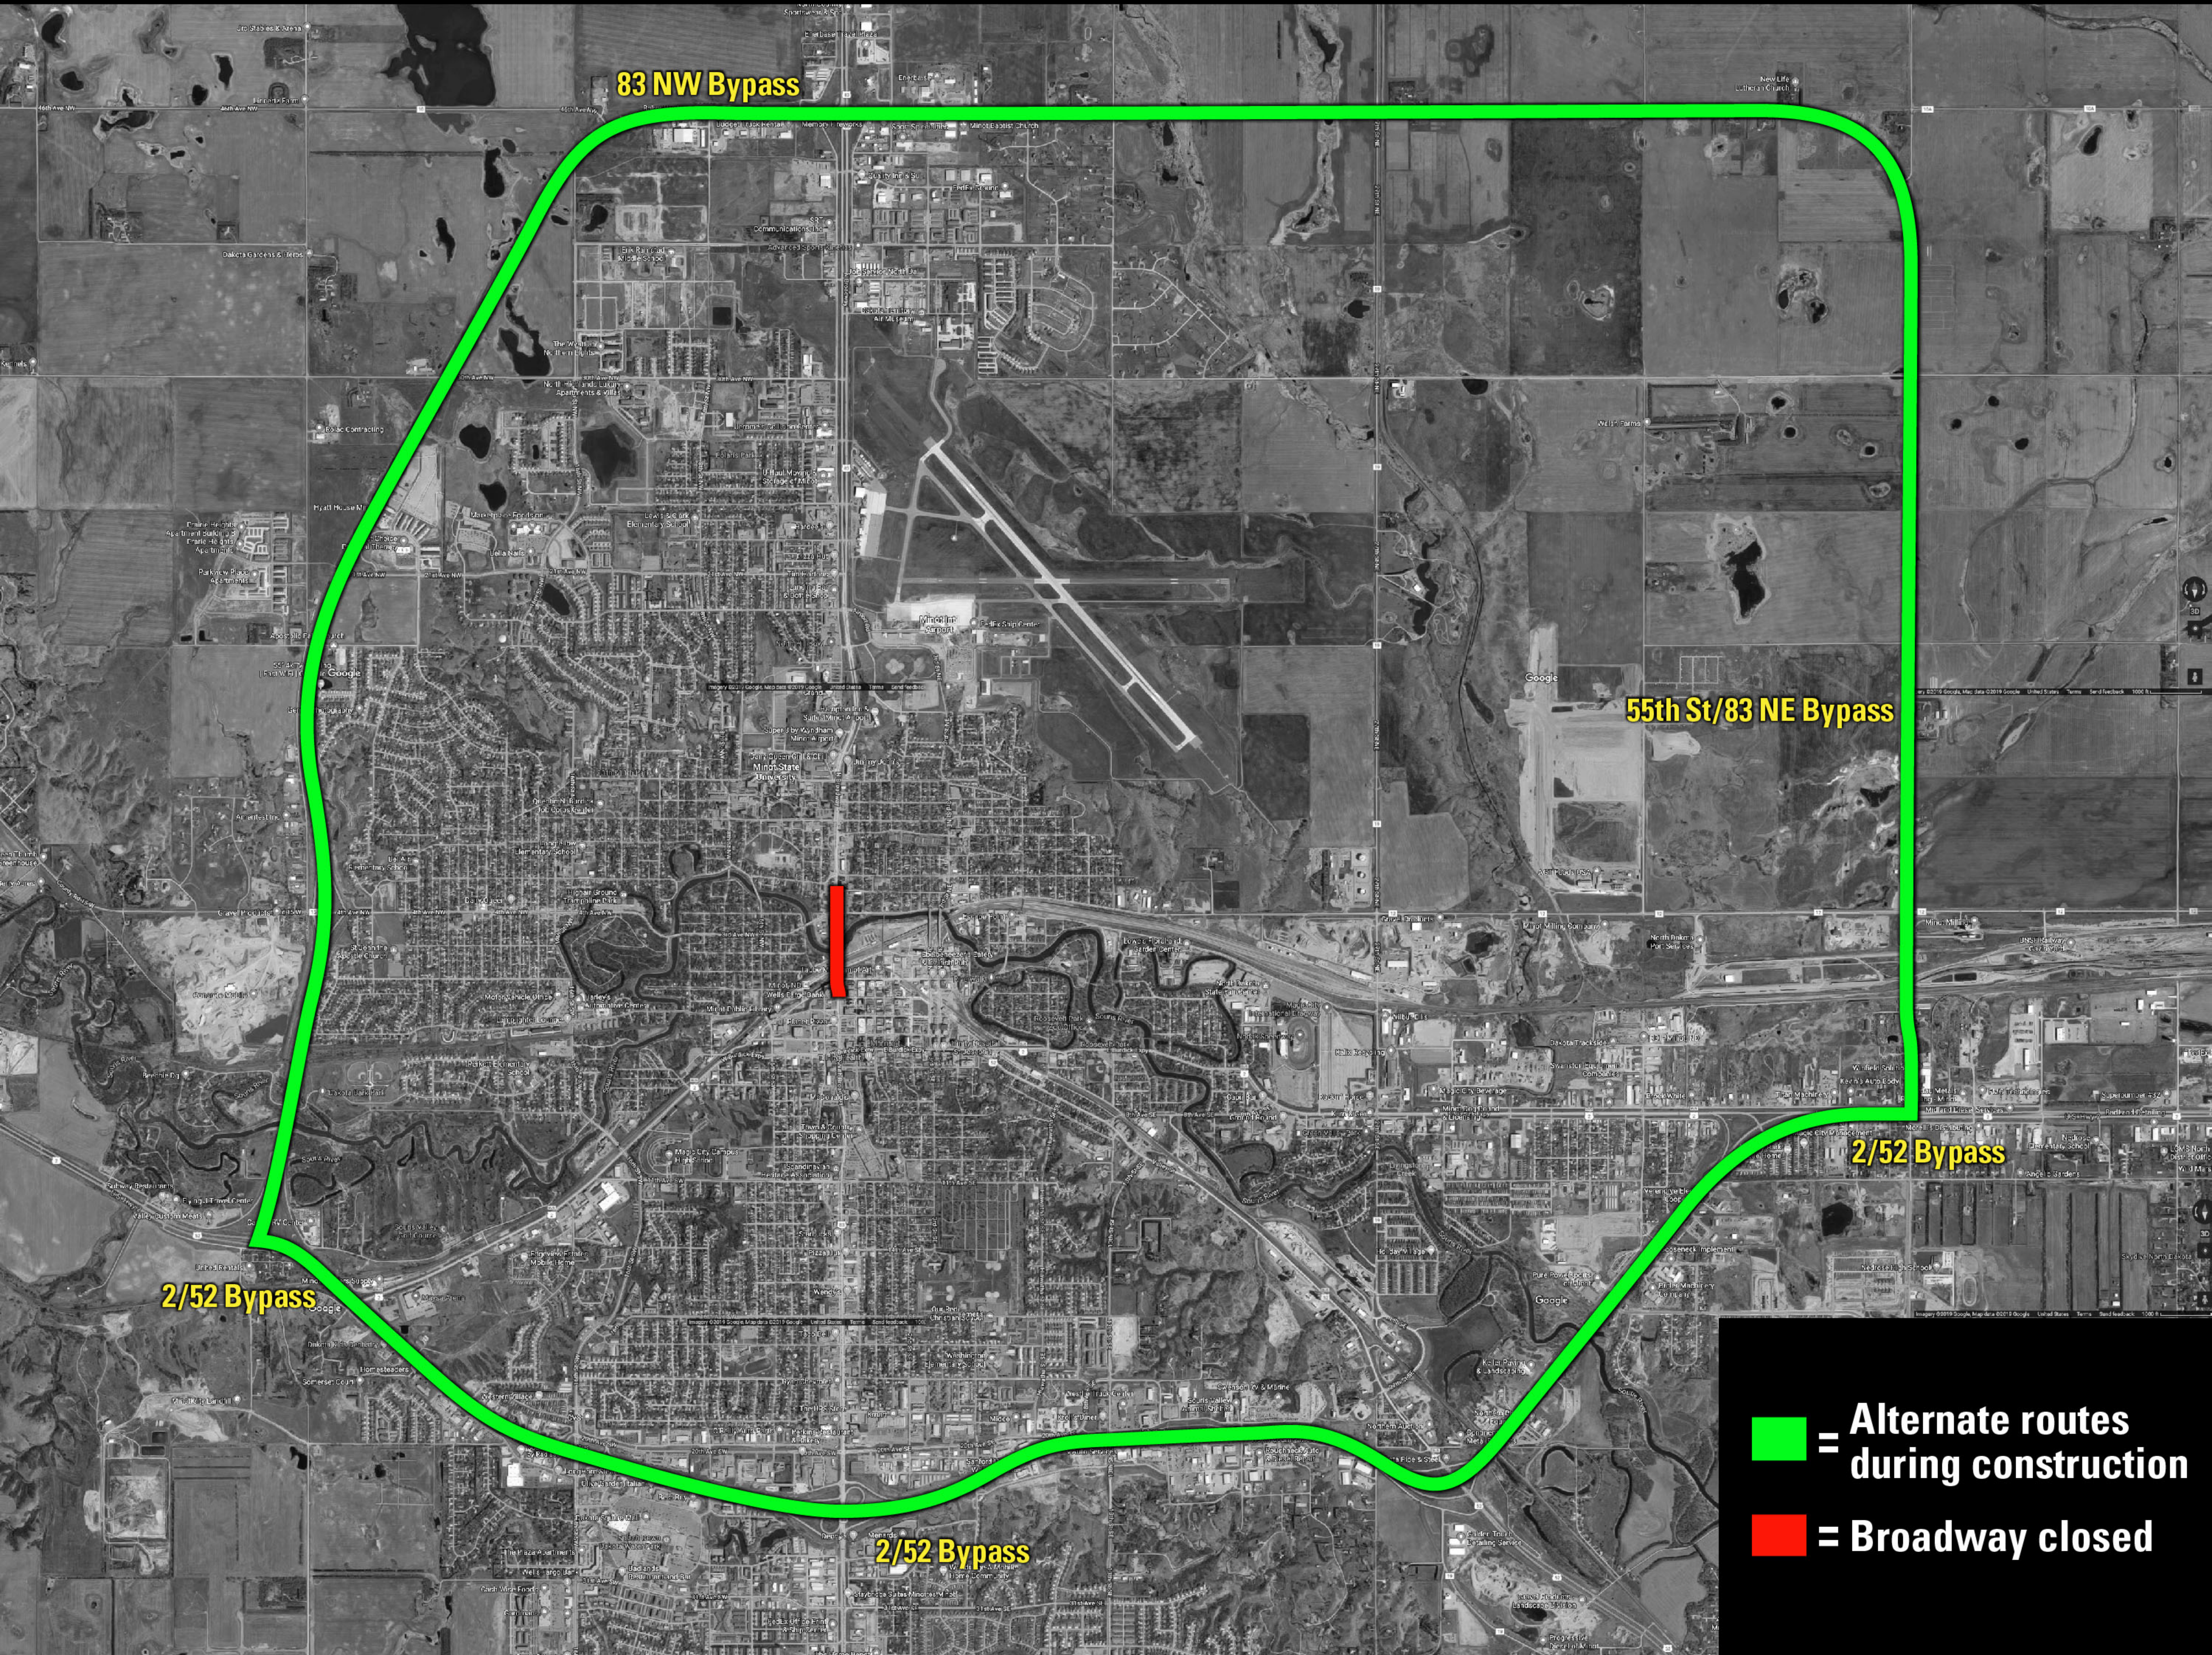

Truck Traffic Detour Route - Broadway and 4th Avenue Closure

83 NW Bypass

55th St/83 NE Bypass

2/52 Bypass

2/52 Bypass

2/52 Bypass

- █ = Alternate routes during construction**
- █ = Broadway closed**