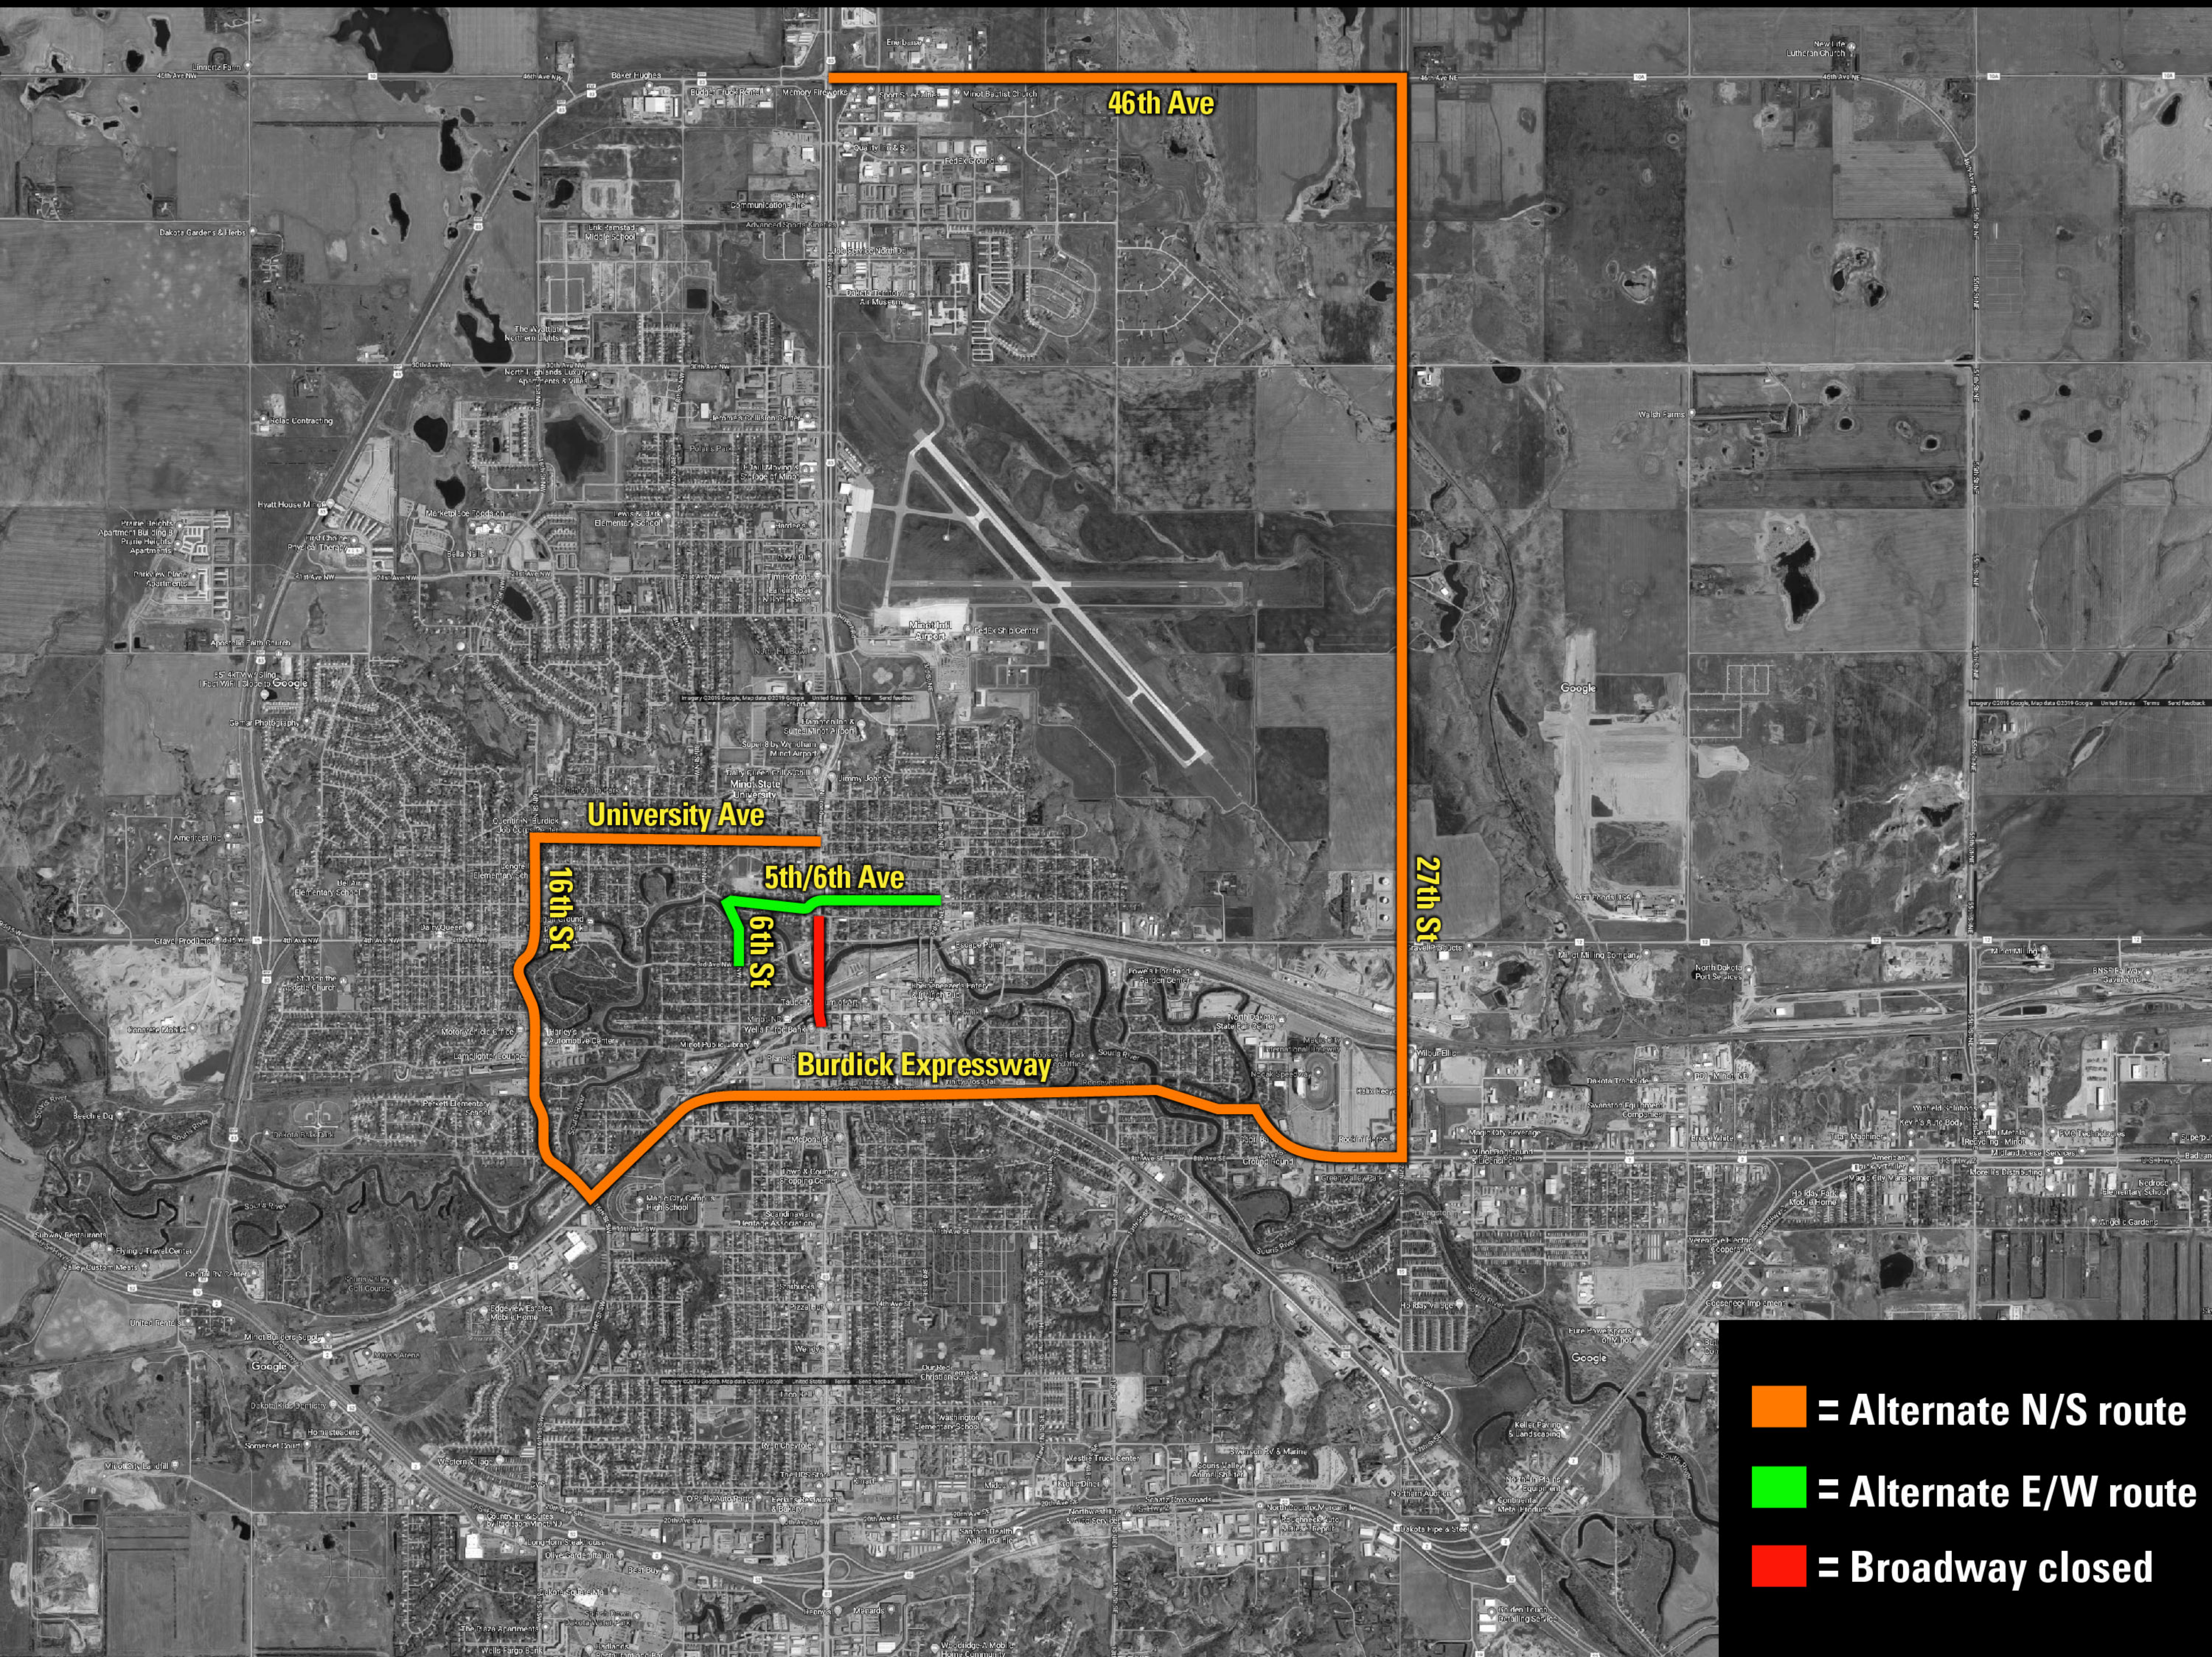

In-Town Traffic Detour Route - Broadway and 4th Avenue Closure

- Orange line** = Alternate N/S route
- Green line** = Alternate E/W route
- Red line** = Broadway closed