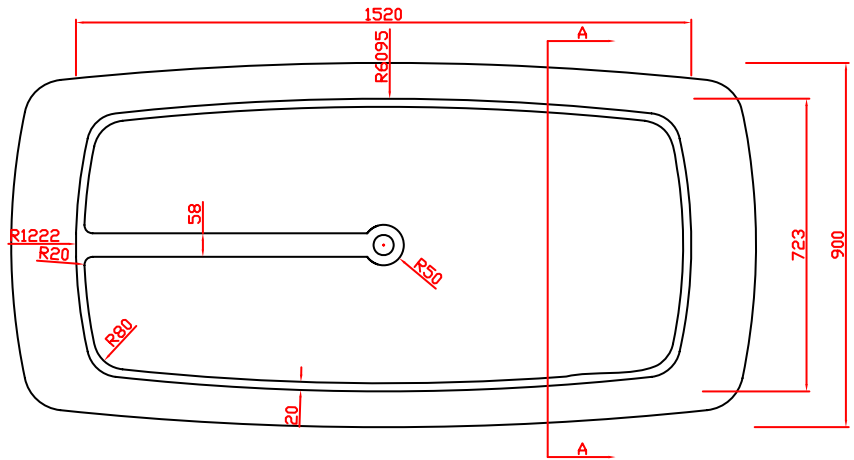

1 2 3 4 5 6

A

A

B

B

C

C

D

montebianco
Italian Bathroom Products

Title		Subtitle	
Product Name	Venice Uno (32020)	Page number	
Figure No.		Proportion	
Date		Audit	
Mapping		Approve	

1 2 3 4 5 6