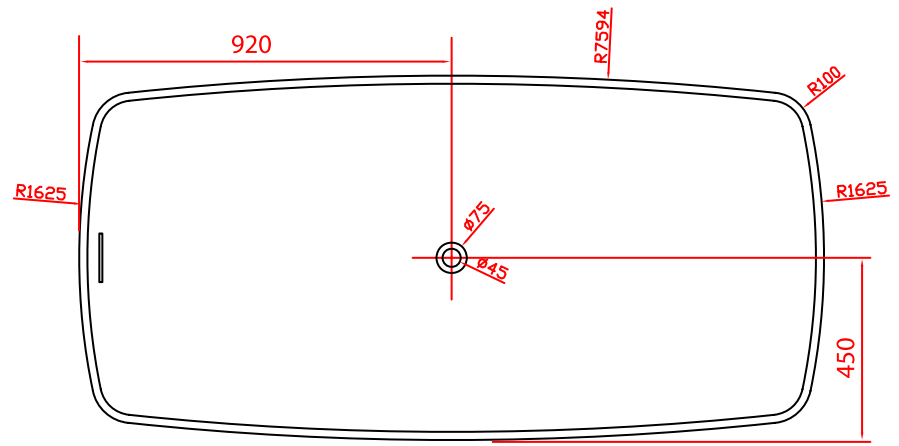

1 2 3 4 5 6

A

A

B

B

C

C

D

montebianco
Italian Bathroom Products

Title		Subtitle	
Product Name	Venice Uno (32020)	Page number	
Figure No.		Proportion	
Date		Audit	
Mapping		Approve	

1 2 3 4 5 6