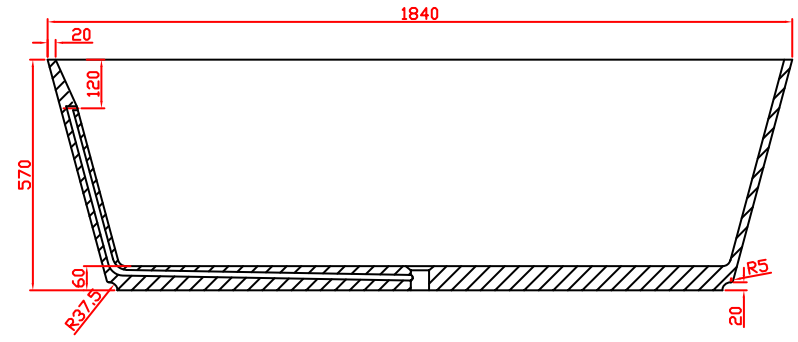

montebianco
Italian Bathroom Products

Title		Subtitle	
Product Name	Venice Uno (32020)	Page number	
Figure No.		Proportion	
Date		Audit	
Mapping		Approve	

1 2 3 4 5 6