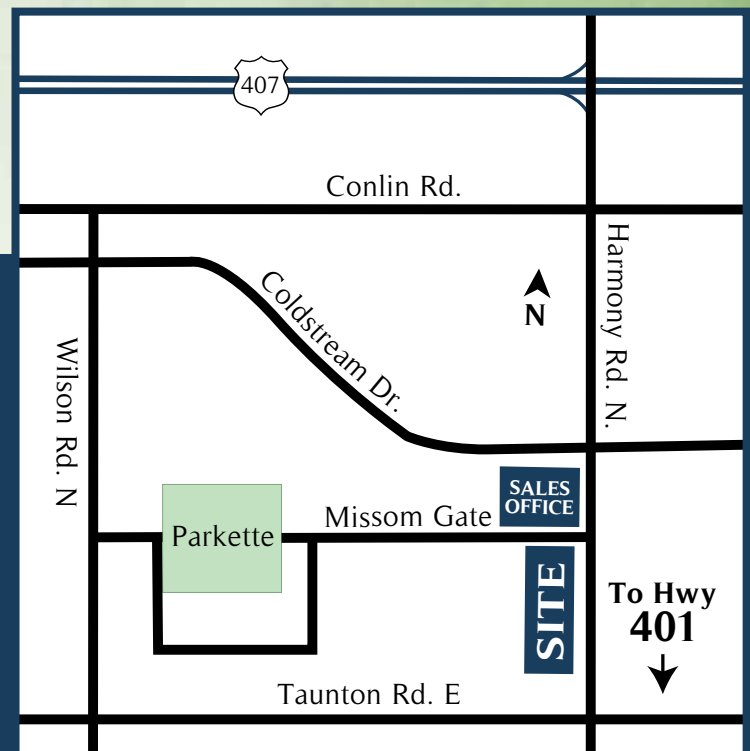

# Site Plan

## LEGEND

- BLOSSOM
- MEADOW
- WILDFLOWER
- STILLWATER
- CLEARVIEW

\*Map not to scale. Site plan and location map are artist's concept. Information subject to change. E. & O.E.