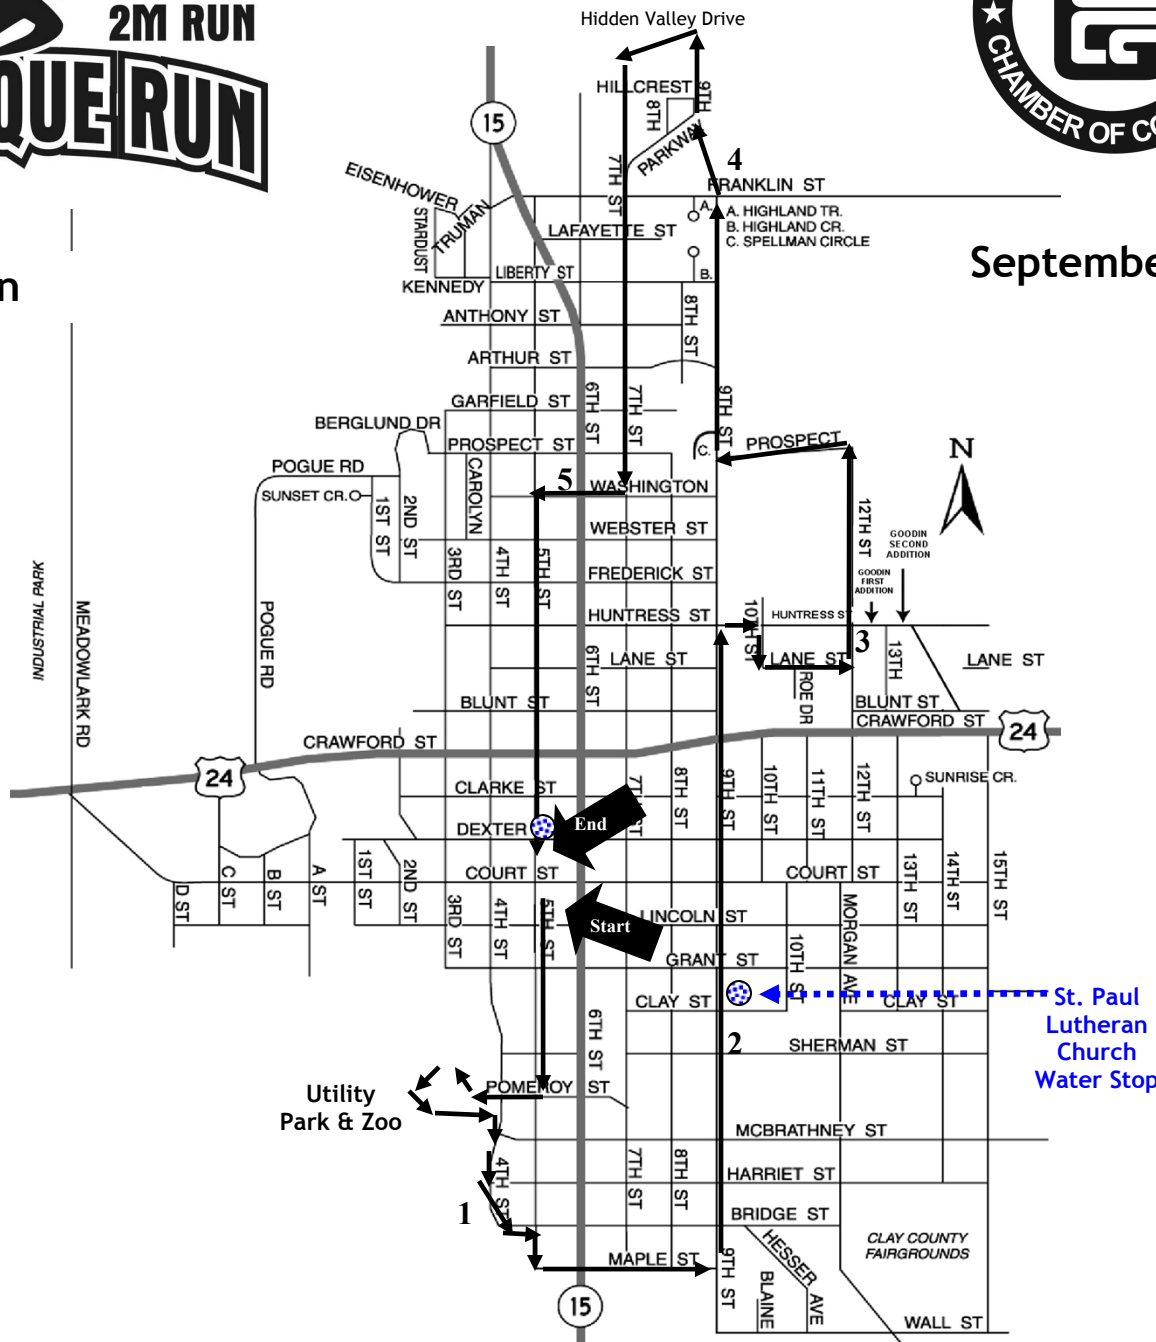

# Piotique Run

Clay Center, KS 67432

(785) 632-5674

September 29

10 K Run

Race begin on 5<sup>th</sup> Street in front of the Stage heading south

Race ends in front of the Dispatch, 805 Fifth Street

Race begins at 7:30 AM and closes at 9:30 AM

Piotique Run  
 Clay Center, KS 67432  
 (785) 632-5674

2 Mile Run

September 29

Race begin on 5<sup>th</sup> Street in front of the Stage heading south

Race ends in front of the Dispatch, 805 Fifth Street

Race begins at 7:30 AM and closes at 9:30 AM