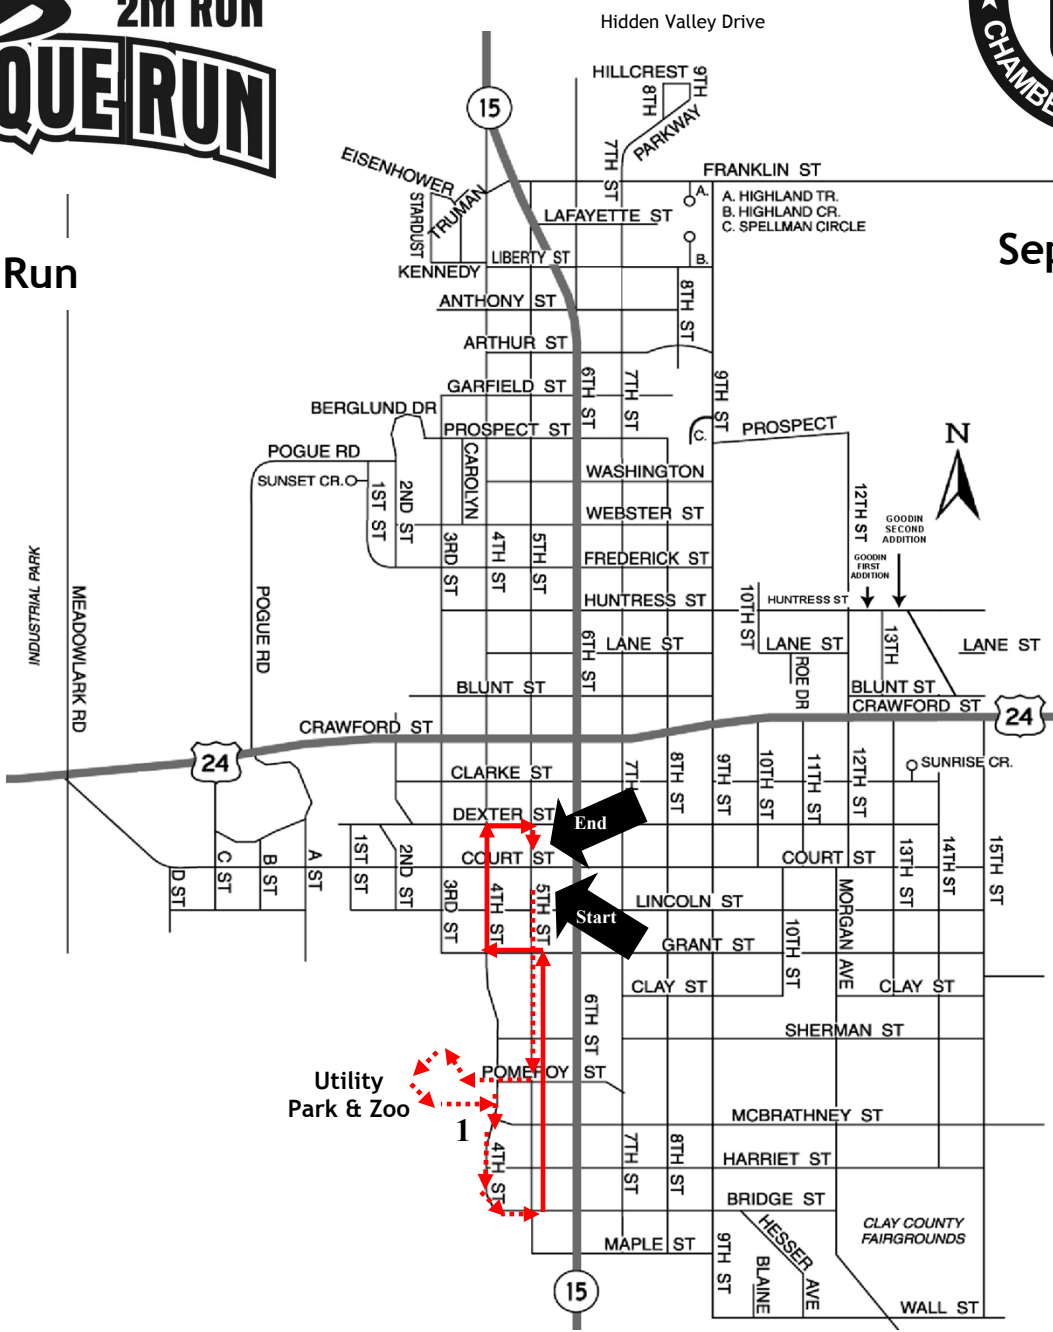

# Piotique Run

Clay Center, KS 67432

(785) 632-5674

September 29

10 K Run

Race begin on 5<sup>th</sup> Street in front of the Stage heading south

Race ends in front of the Dispatch, 805 Fifth Street

Race begins at 7:30 AM and closes at 9:30 AM

Piotique Run  
 Clay Center, KS 67432  
 (785) 632-5674

2 Mile Run

September 29

Race begin on 5<sup>th</sup> Street in front of the Stage heading south

Race ends in front of the Dispatch, 805 Fifth Street

Race begins at 7:30 AM and closes at 9:30 AM