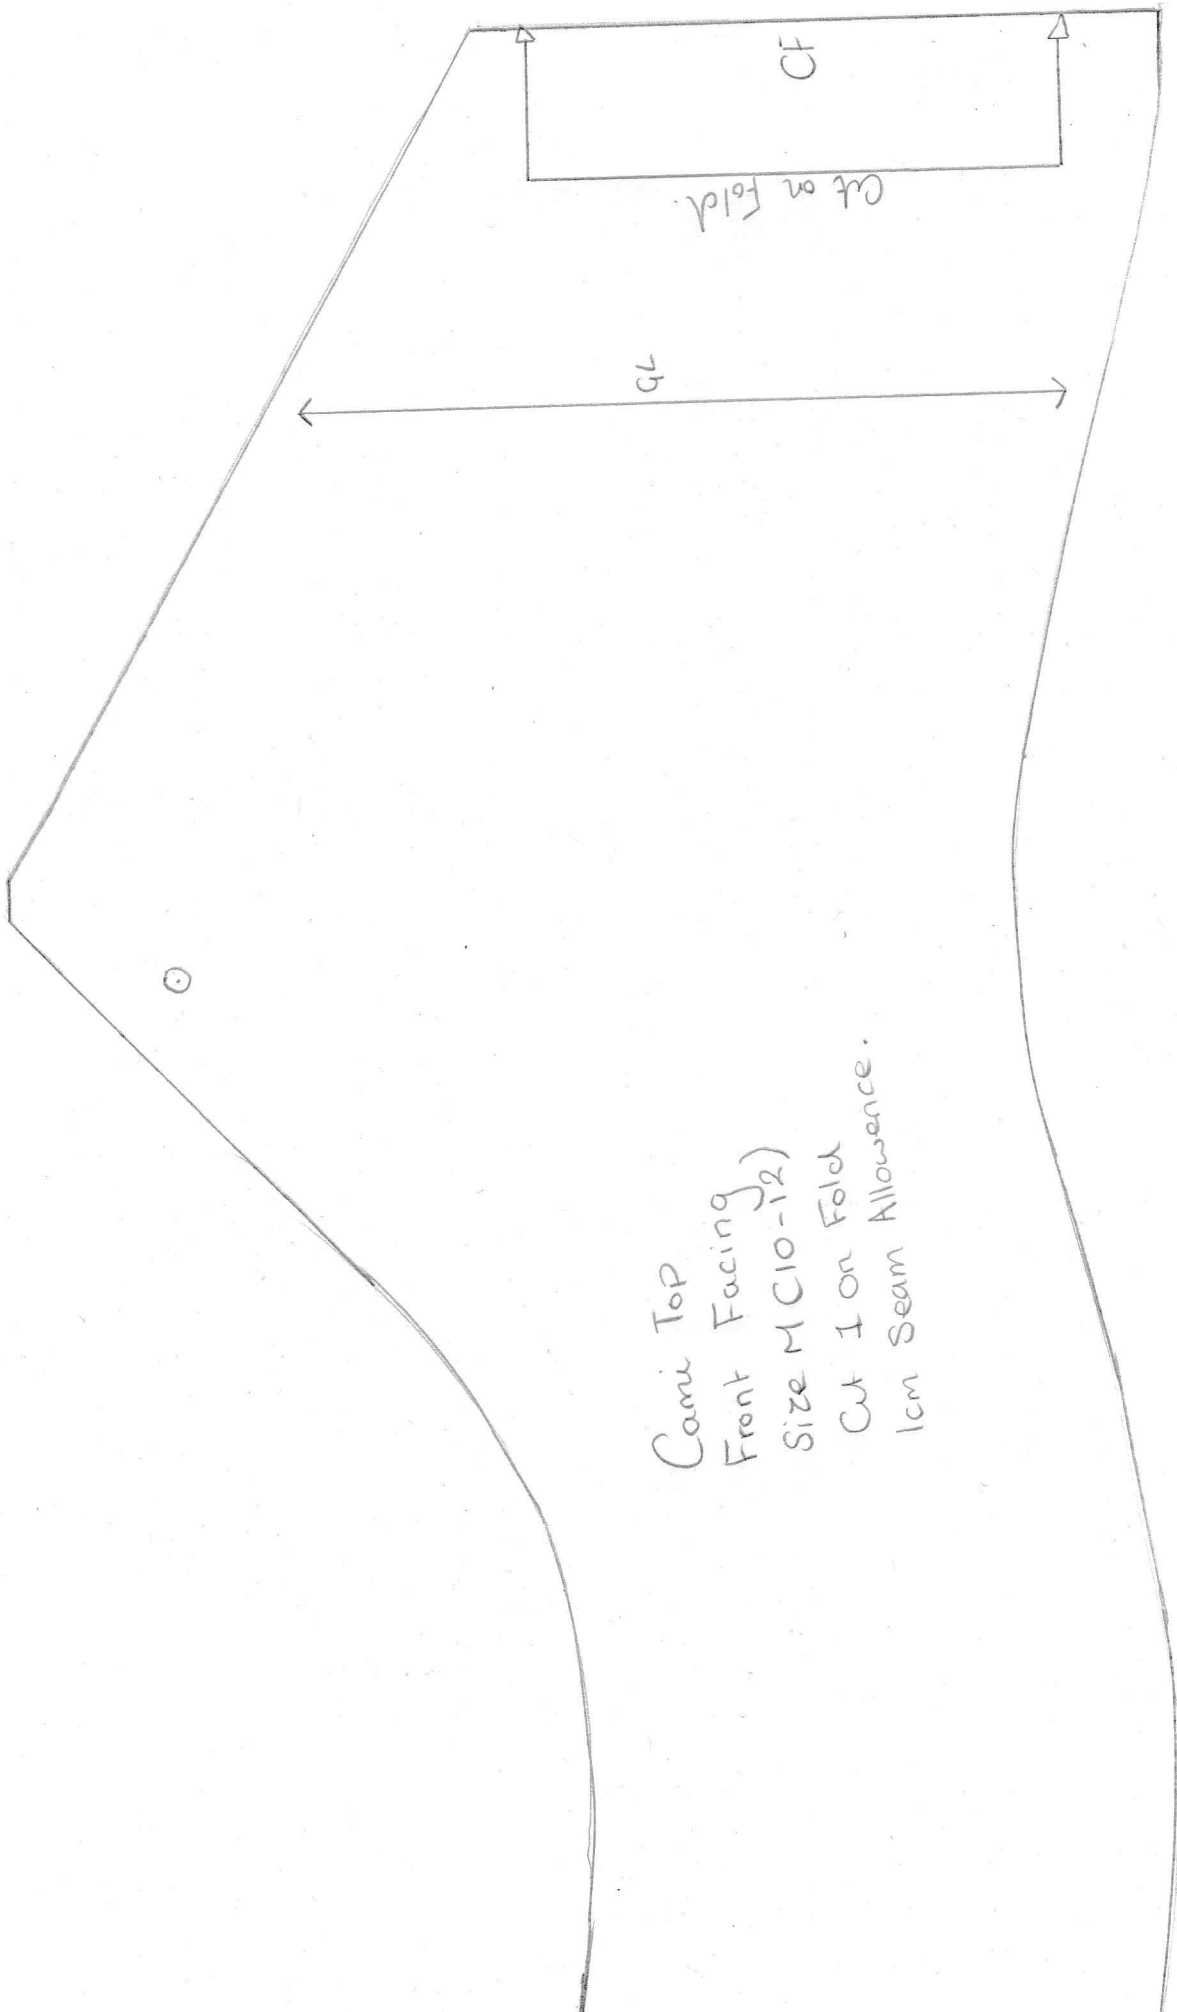

Cut 1 on Fold  
SITE M (10-12)  
Back (3)  
Cami Top

GL

Cut on Fold.

CB

Cami Top  
Back (2)  
Size M (10-12)  
Cut 1 on Fold.

Cami Top  
Back (1)  
Size M (10-12)  
Cut 1 on Fold

Cami Top  
Back Facing  
Size M (10-12)  
Cut 1 on Fold

96

Cut on Fold

58

Cam's Top  
Front (3)  
Size M (10-12)  
Cut 1 on Fold

Cut on Fold.

gb

CF

Cami Top  
Front (2)  
Size M (10-12)  
Cut 1 on Fold

Cami Top  
Front (1)  
Size M (16-18)  
Gr 1 or Fold

Cami Top  
Front Facing  
Size M (10-12)  
Cut 1 on Fold  
1cm Seam Allowance.

Camri  
Strap Top

Site MC10-12  
Ct 2