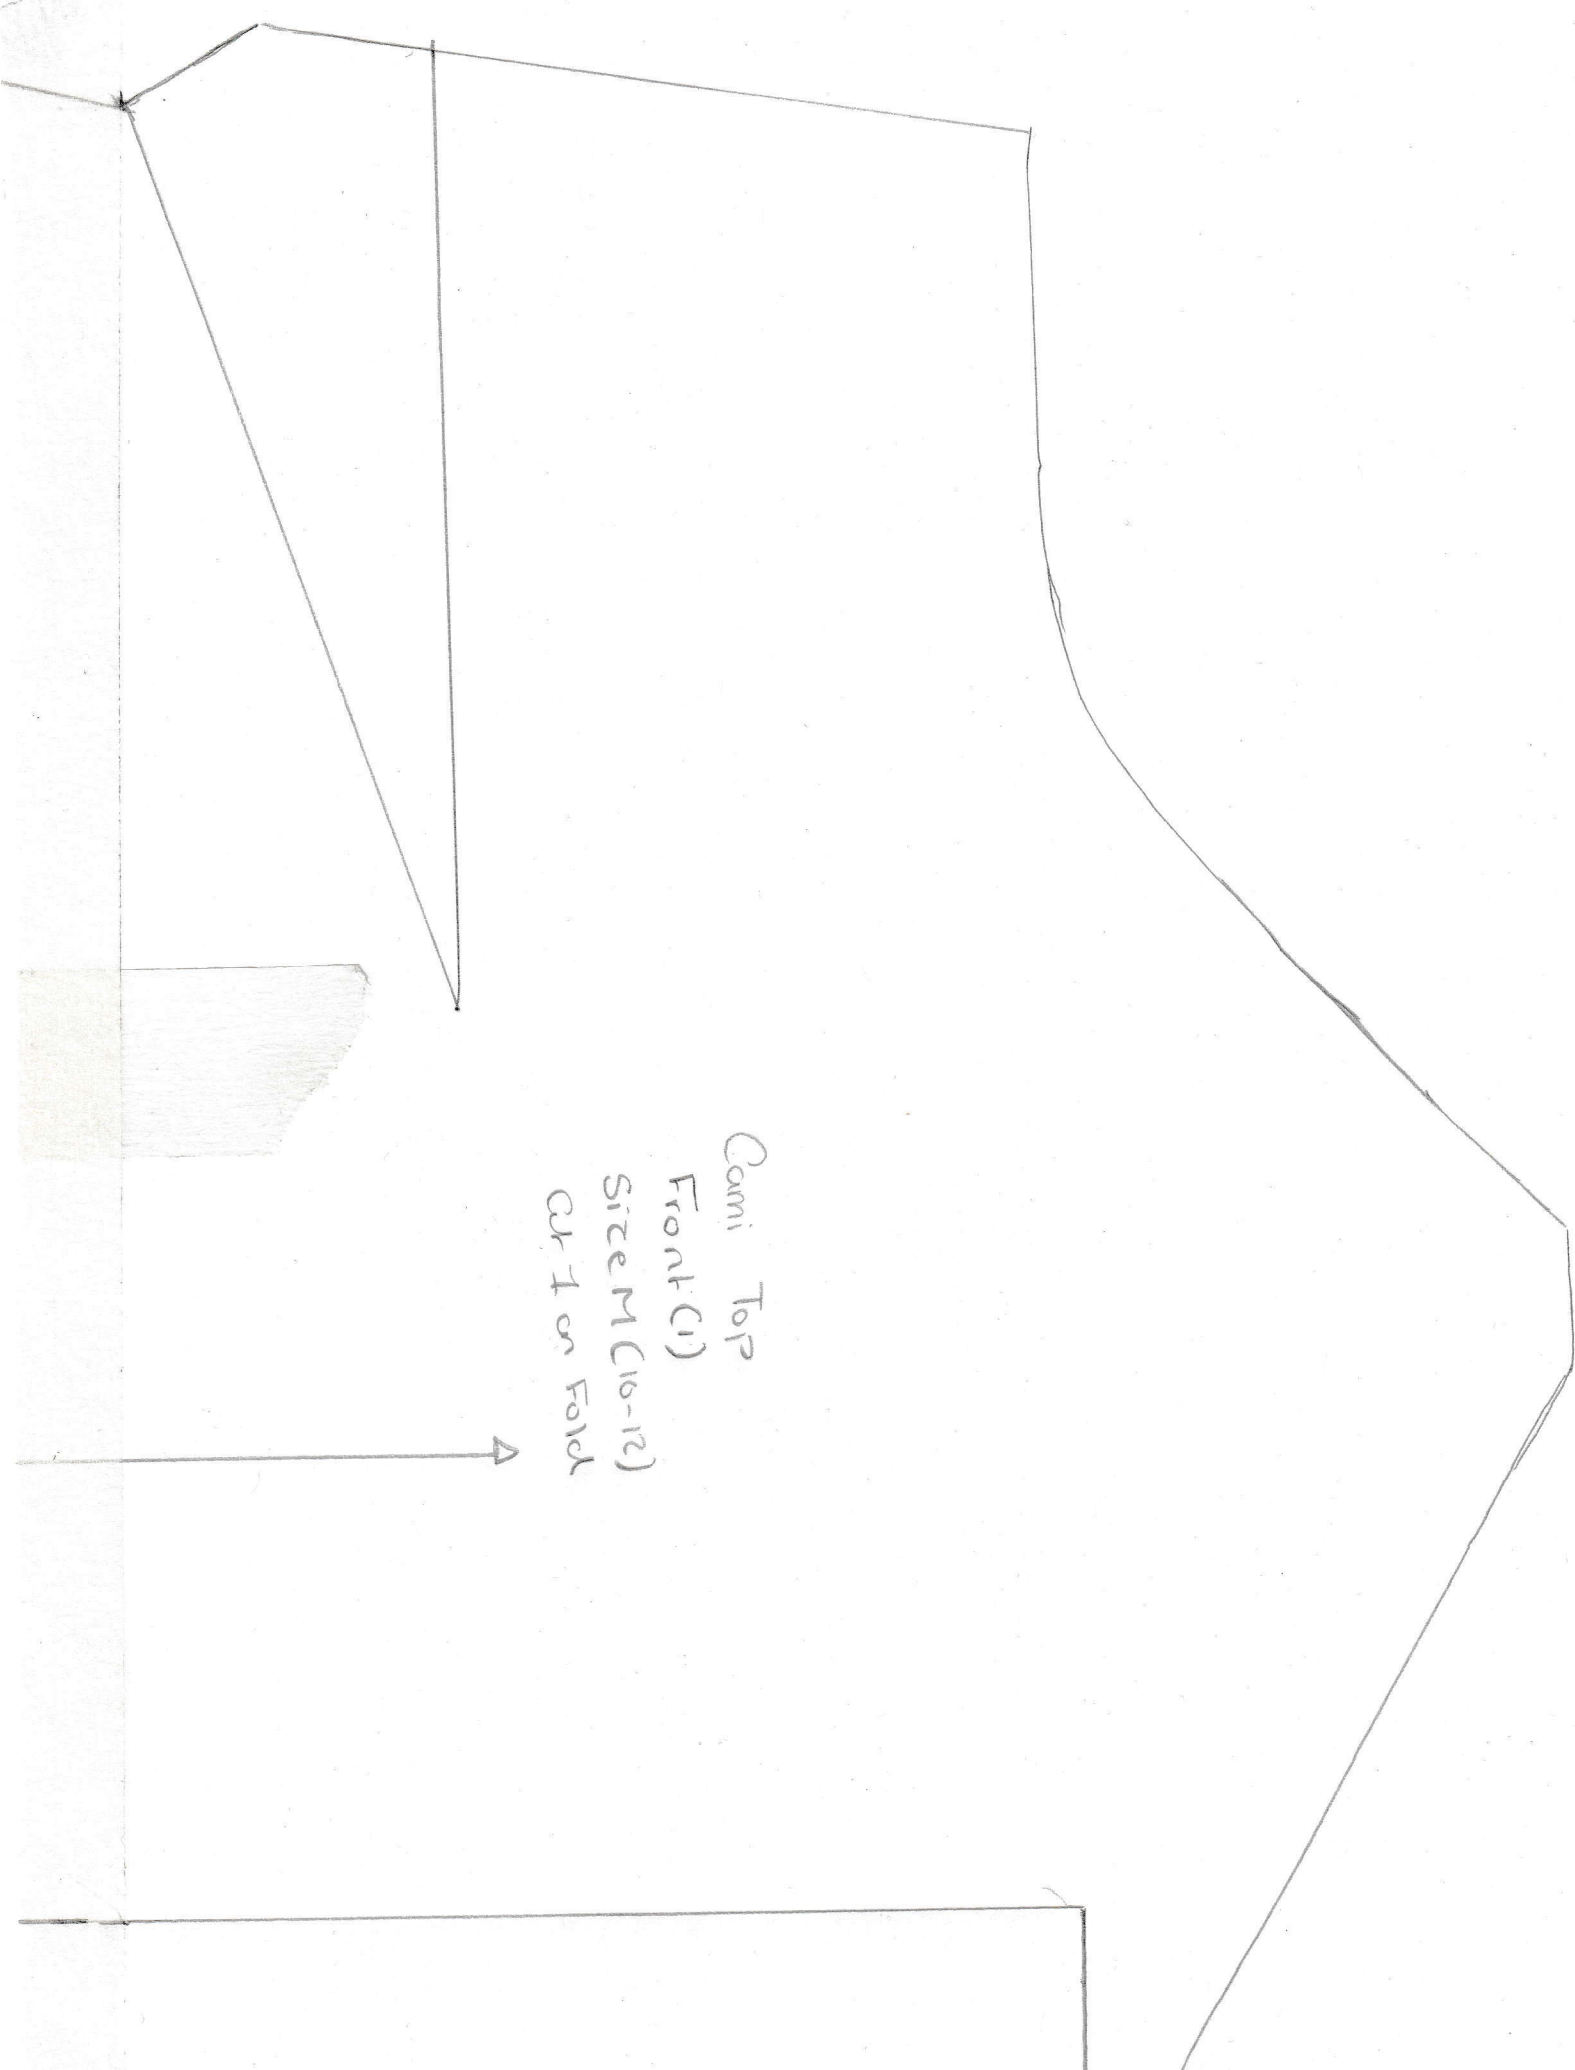

Cut 1 on Fold  
SITE M (10-12)  
Back (3)  
Cami Top

GL

Cut on Fold.

CB

Cami Top  
Back (2)  
Size M (10-12)  
Cut 1 on Fold.

Cami Top  
Back (1)  
Size M (10-12)  
Cut 1 on Fold

Cami Top  
Back Facing  
Size M (10-12)  
Cut 1 on Fold

96

Cut on Fold

58

Cam's Top  
Front (3)  
Size M (10-12)  
Cut 1 on Fold

Cut on Fold.

gb

CF

Cami Top  
Front (2)  
Size M (10-12)  
Cut 1 on Fold

Cami Top  
Front (1)  
Size M (16-18)  
Gr 1 or Fold

Cami Top  
Front Facing  
Size M (10-12)  
Cut 1 on Fold  
1cm Seam Allowance.

Camri  
Strap Top

Site MC10-12  
Ct 2