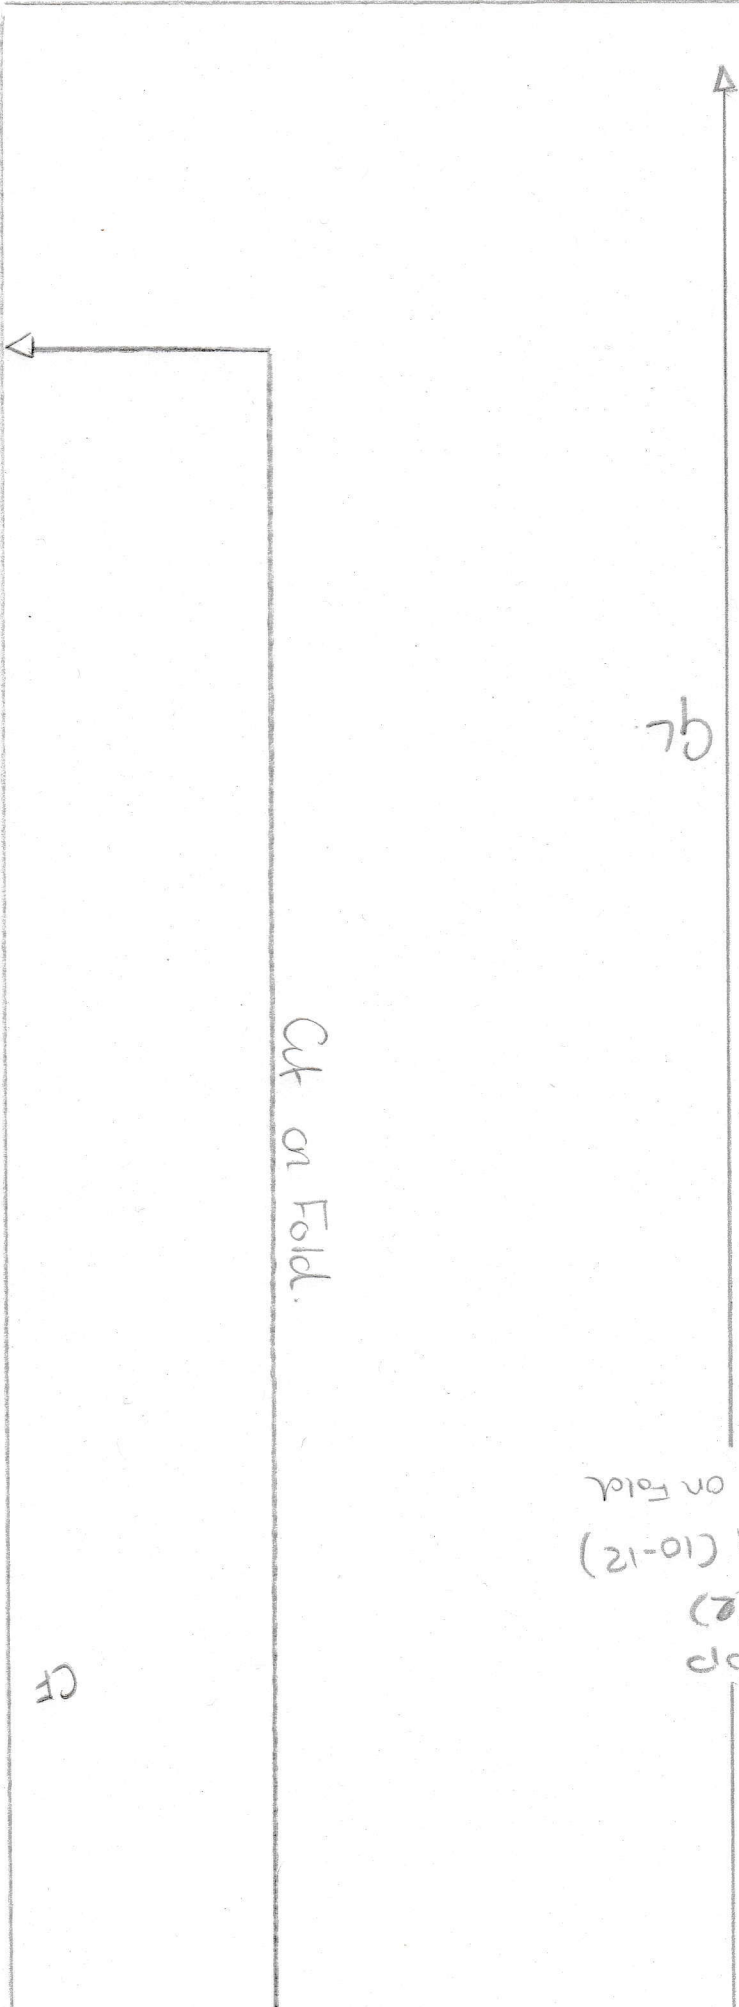

Cut 1 on Fold  
SITE M (10-12)  
Back (3)  
Cami Top

GL

Cut on Fold.

CB

Cami Top  
Back (2)  
Size M (10-12)  
Cut 1 on Fold.

Cami Top  
Back (1)  
Size M (10-12)  
Cut 1 on Fold

Cami Top  
Back Facing  
Size M (10-12)  
Cut 1 on Fold

96

Cut on Fold

58

Cam's Top  
Front (3)  
Size M (10-12)  
Cut 1 on Fold

Cut on Fold.

gb

CF

Cami Top  
Front (2)  
Size M (10-12)  
Cut 1 on Fold

Cami Top  
Front (1)  
Size M (16-18)  
Gr 1 or Fold

Cami Top  
Front Facing  
Size M (10-12)  
Cut 1 on Fold  
1cm Seam Allowance.

Camri  
Strap Top

Site MC10-12  
Ct 2