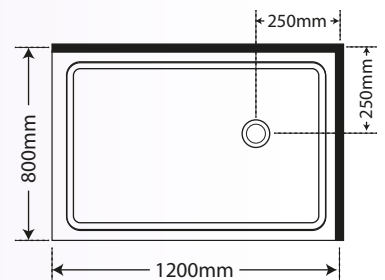

### DOOR:

- White Frame
- Glass Compliant to **AS/NZS2208 SAFETY STANDARDS**
- Overall Enclosure Height 1900mm
- Doors 6mm Safety Glass

# nouveau™ E-SQUARELINE

**900 x 900**  
SKU 228923

**1000 x 1000**  
SKU 228924

**2 PANEL SLIDING DOOR**  
**1200 x 800**

**RH\* SKU 283977**

**LH\* SKU 283976**

**Alcove\* SKU 283978**

RH Fixed

## DOOR:

- White Frame
- Glass Compliant to **AS/NZS2208 SAFETY STANDARDS**
- Overall Enclosure Height 1900mm
- 6mm Safety Glass Door