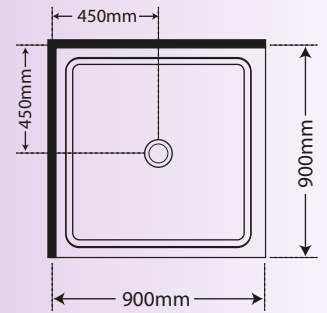

900 x 900
SKU 228923