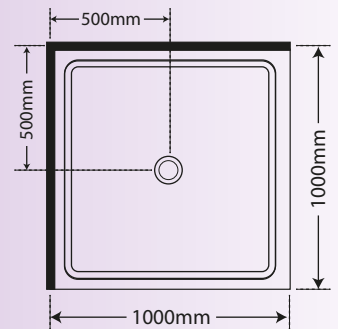

1000 x 1000
SKU 228924