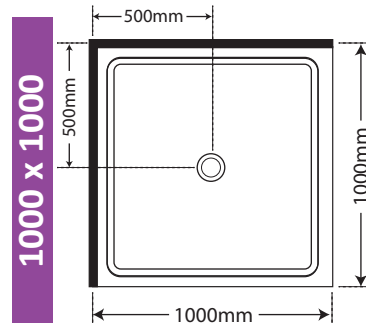

Stellar Twin 90
with Moulded Wall
900 x 900/1000 x 1000

TWIN 90 SLIDING DOOR	SKU
Flat Wall White Dr	326904
Flat Wall Silva Dr	326903
Moulded Wall White Dr	326906
Moulded Wall Silva Dr	326905

FEATURES:

- Large interior space
- Space saving Sliding doors
- Low profile tray with 40mm upstand
- 1950mm high glass
- Minimalist modern style
- Available in white or polished anodised aluminium
- Solid polished metal handle inner and outer