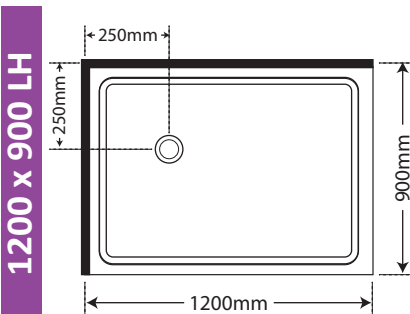

ALL THE SPACE-SAVING CONVENIENCE OF A SLIDING DOOR
WITH ALL THE INTERIOR SPACE OF A SQUARE SHOWER

OVERALL
HEIGHT
2020mm

Stellar Twin 90
900 x 900/1000 x 1000

Stellar Twin 90
with Moulded Wall
900 x 900/1000 x 1000

FEATURES:

- Large interior space
- Space saving Sliding doors
- Low profile tray with 40mm upstand
- 1950mm high glass
- Minimalist modern style
- Available in white or polished anodised aluminium
- Solid polished metal handle inner and outer

ALL THE SPACE-SAVING CONVENIENCE OF A SLIDING DOOR
WITH ALL THE INTERIOR SPACE OF A SQUARE SHOWER

OVERALL
HEIGHT
2020mm

Stellar Twin 90
1200 x 900

Stellar Twin 90
with Moulded Wall
1200 x 900

TWIN 90 SLIDING DOOR	SKU
Flat Wall White Dr	326909
Flat Wall Silva Dr	326907
Moulded Wall White Dr	326913
Moulded Wall Silva Dr	326911

TWIN 90 SLIDING DOOR	SKU
Flat Wall White Dr	326910
Flat Wall Silva Dr	326908
Moulded Wall White Dr	326914
Moulded Wall Silva Dr	326912

FEATURES:

- Large interior space
- Space saving Sliding doors
- Low profile tray with 40mm upstand
- 1950mm high glass
- Minimalist modern style
- Available in white or polished anodised aluminium
- Solid polished metal handle inner and outer