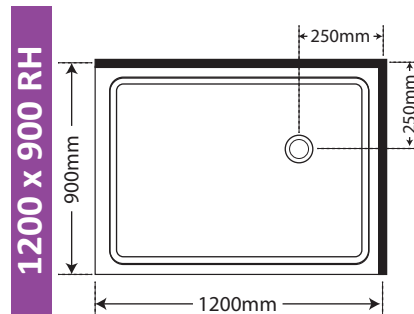

ALL THE SPACE-SAVING CONVENIENCE OF A SLIDING DOOR
WITH ALL THE INTERIOR SPACE OF A SQUARE SHOWER

OVERALL
HEIGHT
2020mm

Stellar Twin 90
900 x 900/1000 x 1000

Stellar Twin 90
with Moulded Wall
900 x 900/1000 x 1000

FEATURES:

- Large interior space
- Space saving Sliding doors
- Low profile tray with 40mm upstand
- 1950mm high glass
- Minimalist modern style
- Available in white or polished anodised aluminium
- Solid polished metal handle inner and outer

ALL THE SPACE-SAVING CONVENIENCE OF A SLIDING DOOR
WITH ALL THE INTERIOR SPACE OF A SQUARE SHOWER

OVERALL
HEIGHT
2020mm

Stellar Twin 90
1200 x 900

Stellar Twin 90
with Moulded Wall
1200 x 900

TWIN 90 SLIDING DOOR	SKU
Flat Wall White Dr	326909
Flat Wall Silva Dr	326907
Moulded Wall White Dr	326913
Moulded Wall Silva Dr	326911

TWIN 90 SLIDING DOOR	SKU
Flat Wall White Dr	326910
Flat Wall Silva Dr	326908
Moulded Wall White Dr	326914
Moulded Wall Silva Dr	326912

FEATURES:

- Large interior space
- Space saving Sliding doors
- Low profile tray with 40mm upstand
- 1950mm high glass
- Minimalist modern style
- Available in white or polished anodised aluminium
- Solid polished metal handle inner and outer