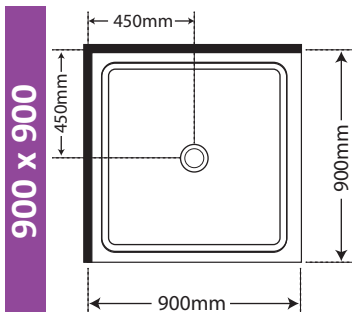

ALL THE SPACE-SAVING CONVENIENCE OF A SLIDING DOOR
WITH ALL THE INTERIOR SPACE OF A SQUARE SHOWER

OVERALL
HEIGHT
2020mm

Stellar Twin 90
900 x 900/1000 x 1000

Stellar Twin 90
with Moulded Wall
900 x 900/1000 x 1000

FEATURES:

- Large interior space
- Space saving Sliding doors
- Low profile tray with 40mm upstand
- 1950mm high glass
- Minimalist modern style
- Available in white or polished anodised aluminium
- Solid polished metal handle inner and outer

ALL THE SPACE-SAVING CONVENIENCE OF A SLIDING DOOR
WITH ALL THE INTERIOR SPACE OF A SQUARE SHOWER

OVERALL
HEIGHT
2020mm

Stellar Twin 90
1200 x 900

Stellar Twin 90
with Moulded Wall
1200 x 900

TWIN 90 SLIDING DOOR	SKU
Flat Wall White Dr	326909
Flat Wall Silva Dr	326907
Moulded Wall White Dr	326913
Moulded Wall Silva Dr	326911

TWIN 90 SLIDING DOOR	SKU
Flat Wall White Dr	326910
Flat Wall Silva Dr	326908
Moulded Wall White Dr	326914
Moulded Wall Silva Dr	326912

FEATURES:

- Large interior space
- Space saving Sliding doors
- Low profile tray with 40mm upstand
- 1950mm high glass
- Minimalist modern style
- Available in white or polished anodised aluminium
- Solid polished metal handle inner and outer