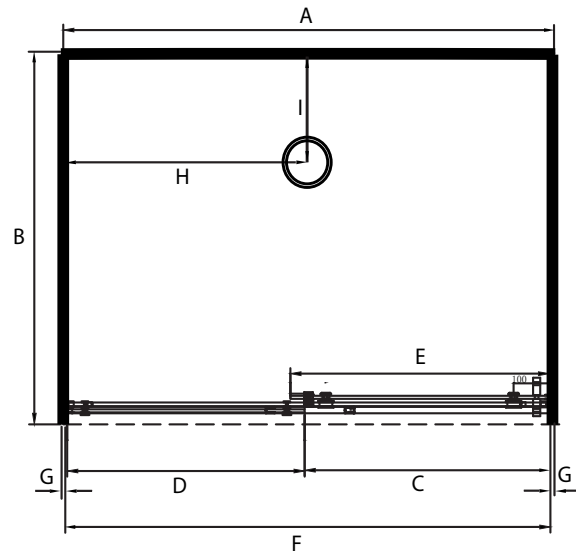

DESCRIPTION

The Premiere Frameless Range of Alcove Showers can be purchased as a complete Shower Cubicle including Acrylic Tray , Wall Liner and Door pack.

The door pack can also be purchased as an individual item for installation on a tiled floor and wall installation.

SEE TILE SHOWER LAYOUT FOR SETOUT DIMENSIONS

The door is reversible - and closes to the finished wall.

FEATURES

- Low profile 60mm tray with 40mm upstand
- 2000mm high glass 8mm Safety Glass
- Total OVERALL height 2060mm
- Door Closes to Finished wall
- Minimalistic extrusion allows adjustment to wall and floor
- No Silicone Joints required for Glass
- High Quality Stainless / Alloy fittings

LEGEND

Dimension	Description	Shower Size			
		1200x800	1200x900	1200x1000	1400x1000
A	Tray Width External Dimension	1200mm	1200mm	1200mm	1200mm
B	Tray Depth External Dimension	800mm	900mm	1000mm	1000mm
C	Door Opening Dimension +/- 10mm	580mm	580mm	580mm	680mm
D	Return Panel Dimension	570mm	570mm	570mm	670mm
E	Door Panel Dimension	630mm	630mm	630mm	730mm
F	Dimension between Wall Liner inner faces	1275mm	1275mm	1275mm	1375mm
G	Gib Board Liner Thickness +/-1.5mm	12.5mm	12.5mm	12.5mm	12.5mm