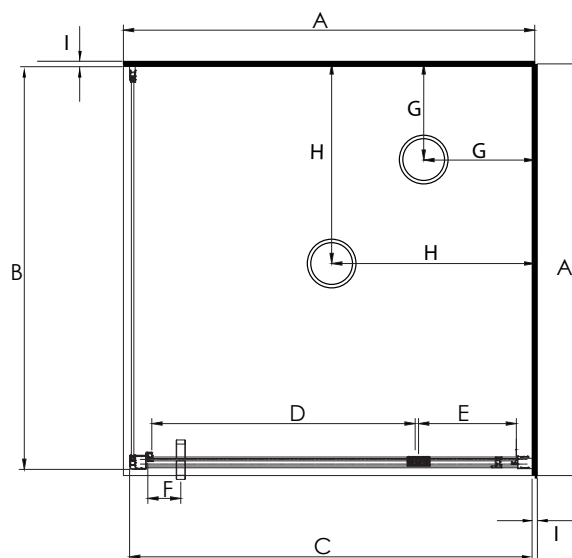

SQUARE EQUAL SIDED PIVOT DOOR SHOWERS

Pictured above - Stellar Square 1x1 White Door Moulded Wall
SKU - 248542

DESCRIPTION

The Stellar square equal sided range of Showers can be purchased as a complete Shower cubicle including Acrylic Tray , Wall Liner and Door pack.

The door pack and tray can also be purchased as an individual item for installation on a tiled floor and wall installation.

FEATURES

- Low profile 70mm tray with 40mm upstand
- 1950mm high glass
- Total OVERALL height 2020mm
- Removeable drip strip and gutter
- Pivot door - Modern 1pc design, 6mm Safety Glass
- Magnetic strip on closing edge of door
- Metal Trim on Base of Glass Return
- Polished quality metal chrome handle, inner & outer

LEGEND

Dimension	Description	Shower Size		
		820mm	900mm	1000mm
A	Tray External Dimension	820mm	900mm	1000mm
B	Return Panel Dimension	790mm	870mm	970mm
C	Door Frame Dimension	790mm	870mm	970mm
D	Door Opening Dimension	560mm	640mm	640mm
E	Centre of Pivot Block to Inside of Frame	138mm	138mm	238mm
F	Centre of Handle to Edge of Door	80mm	80mm	80mm
G	Waste position (Corner waste)	250mm	250mm	250mm
H	Waste Position (Centre waste)	n/a	450mm	500mm
I	Gib Board + Glue + Liner Thickness	13mm	13mm	13mm

ORDERING CODES

Product Description	SKU CODE		
	820mm	900mm	1000mm
Complete Cubicle White Flat Wall	283979	248551	248523
Complete Cubicle Silva Flat Wall	283980	248553	248525
Complete Cubicle White MOULDED Wall	283981	248552	248542
Complete Cubicle Silva MOULDED Wall	283982	248554	248526
Tray Only Centre Waste White	N/A	TFS9x9CW	TFS1x1CW
Tray Only Corner Waste White	TFS8x8CNR	TFS9x9CNR	TFS1x1CNR
Liner Only Flat Wall 1950mm High White	LB820FW2S195	LB9X9FW2S195	LB1X1FW2S195
Liner Only Moulded Wall 1950mm High White	LB820MW2S195	LB9X9MW2S195	LB1X1MW2S195
Pivot Door Pack Complete 1950MM High White	D8DX8RWH195	D9DX9RWH195	D1DX1RWH195
Pivot Door Pack Complete 1950MM High Silva	D8DX8RSI195	D9DX9RSI195	D1DX1RSI195