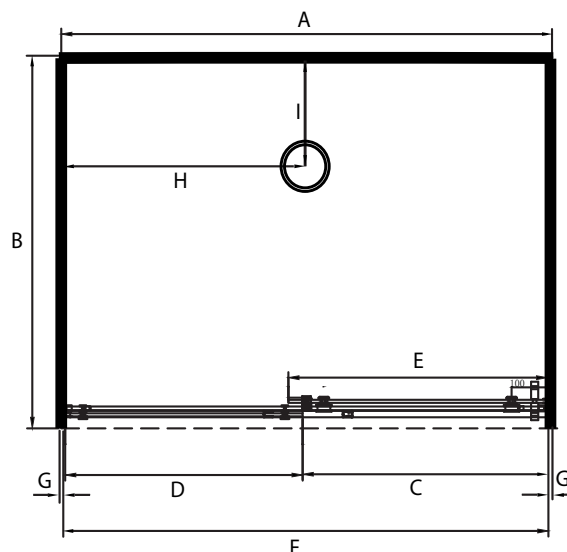

DESCRIPTION

The Premiere Frameless Range of Alcove Showers can be purchased as a complete Shower Cubicle including Acrylic Tray, Wall Liner and Door pack.

The door pack can also be purchased as an individual item for installation on a tiled floor and wall installation.

SEE TILE SHOWER LAYOUT FOR SETOUT DIMENSIONS

The door is reversible - and closes to the finished wall.

FEATURES

- Low profile 60mm tray with 40mm upstand
- 2000mm high glass 8mm Safety Glass
- Total OVERALL height 2060mm
- Door Closes to Finished wall
- Minimalistic extrusion allows adjustment to wall and floor
- No Silicone Joints required for Glass
- High Quality Stainless / Alloy fittings

LEGEND

Dimension	Description	Shower Size			
		1200x800	1200x900	1200x1000	1400x1000
A	Tray Width External Dimension	1200mm	1200mm	1200mm	1200mm
B	Tray Depth External Dimension	800mm	900mm	1000mm	1000mm
C	Door Opening Dimension +/- 10mm	580mm	580mm	580mm	680mm
D	Return Panel Dimension	570mm	570mm	570mm	670mm
E	Door Panel Dimension	630mm	630mm	630mm	730mm
F	Dimension between Wall Liner inner faces	1175mm	1175mm	1175mm	1275mm
G	Gib Board Liner Thickness +/-1.5mm	12.5mm	12.5mm	12.5mm	12.5mm