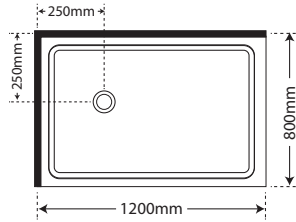

Stellar Luxury 2000 Frameless

2-Panel Sliding Door

AVAILABLE IN BLACK RANGE!

Please refer to supplementary brochure.

1200 x 800

LH SKU
295544