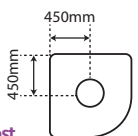

SKU Corner Waste

- 248483 Flat Wall Wh Dr
- 248485 Flat Wall Silva Dr
- 248484 Moulded Wall Wh Dr
- 248486 Moulded Wall Silva Dr

AVAILABLE IN BLACK RANGE!

Available Centre Waste
SKU 119560 -
No additional cost