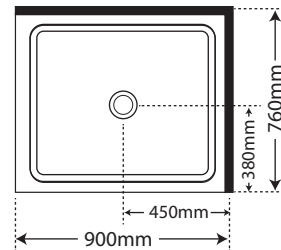

Aquarius 900 x 760 RH

1. **SKU Pivot Door**
   248534 Flat Wall Wh Dr
   248528 Flat Wall Silva Dr
   248532 Moulded Wall 900 Side Std Wh Dr
   248530 Moulded Wall Silva Dr

1. **SKU 3 Panel Sliding Stacker Door**
   248572 Flat Wall Wh Dr RH Fixed
   248573 Moulded Wall Wh Dr RH Fixed

Standard door opening 900 side / Option: Door on 760 side, surcharge applies - SKU TBA