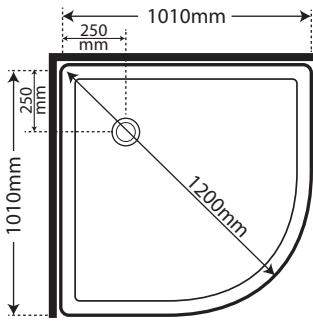

Stellar 1010

1. **SKU Corner Waste**
   248487 Flat Wall Wh Dr
   248489 Flat Wall Silva Dr
   248488 Moulded Wall Wh Dr
   248490 Moulded Wall Silva Dr

Available
Centre Waste
SKU 119560 -
No additional cost