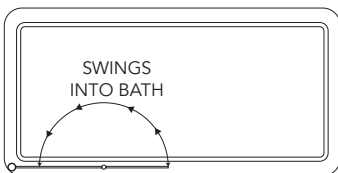

- Easy installation to existing or new bathrooms
- Essential when there is a toilet or vanity next to the bath
- The fixed panel ensures full protection from water splashes
- 2 piece - fixed panel (550mm wide) swing door / swings into bath (450mm wide)
- Provides optimum water protection (1000mm)
- Allows ease of access
- 6mm AS/NZS2208 Compliant Safety Glass
- Available in: White or Silva / left or right hand fixed (please specify)
- Standard height 1500mm