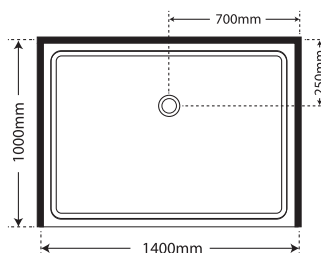

Alcove

LH SKU
242925

RH SKU
248560