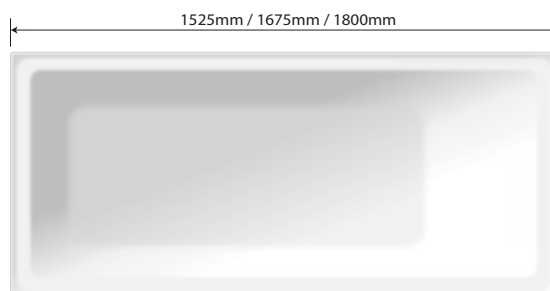

CUBIT BATH ONLY

MODEL	SKU
1525 x 760 x 470	320655
1675 x 760 x 470	320656
1800 x 760 x 470	320657

CUBIT BATH SKIRT ONLY

MODEL	Width	Height		SKU
1525	760	415	2 Sides	133144
1525		415	1 Side	133142
1675	760	415	2 Sides	133141
1675		415	1 Side	133143
1800	760	415	2 Sides	230930
1800		415	1 Side	230931

CUBIT BATH LINER ONLY 1550mm high

MODEL	SKU
1525 2 Sides Flat Wall	133144
1525 2 Sides Moulded Wall	133146
1675 2 Sides Flat Wall	133145
1675 2 Sides Moulded Wall	133147
Add Third Side To Liner	133165
Custom Size	133148
1800 2 Sides Flat Wall	230929
1800 2 Sides Moulded Wall	
1800 3 Sides Third Side Made To Order	P.O.A.