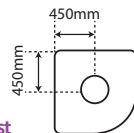

SKU Corner Waste

- 248471 Flat Wall Wh Dr
- 248473 Flat Wall Silva Dr
- 248472 Moulded Wall Wh Dr
- 248474 Moulded Wall Silva Dr

AVAILABLE IN BLACK RANGE!

Available Centre Waste
SKU 119560 -
No additional cost

Pictured here Round Corner Waste Tray Orientation / Round Sliding Door