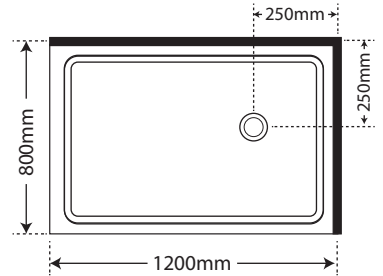

Capricorn 1200 x 800 Right Hand

1. **SKU 2 Panel Sliding Door**
   295469 Flat Wall Wh Dr
   296046 Flat Wall Silva Dr
   295470 Moulded Wall Wh Dr
   295471 Moulded Wall Silva Dr

*Not suitable for 800 Door Opening