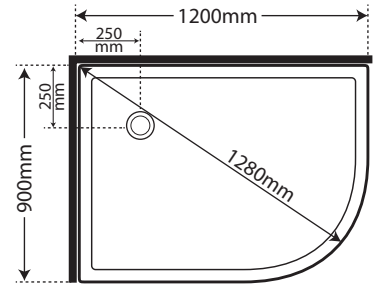

**Stellar 1200 x 900
Left Hand**

1. **SKU Corner Waste**
   248495 Flat Wall Wh Dr
   248497 Flat Wall Silva Dr
   248496 Moulded Wall Wh Dr
   248498 Moulded Wall Silva Dr

Available
Centre Waste
SKU 119560 -
No additional cost