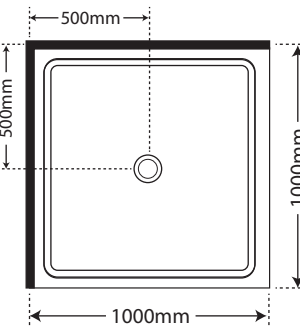

Orion 1000

1. **SKU Pivot Door**
   248523 Flat Wall Wh Dr
   248525 Flat Wall Silva Dr
   248524 Moulded Wall Wh Dr
   248526 Moulded Wall Silva Dr

1. **SKU 3 Panel Sliding Stacker Door**
   248566 Flat Wall Wh Dr LH Fixed
   248567 Flat Wall Wh Dr RH Fixed
   248568 Moulded Wall Wh Dr LH Fixed
   248569 Moulded Wall Wh Dr RH Fixed