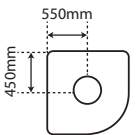

1. **SKU Corner Waste**
   248495 Flat Wall Wh Dr
   248497 Flat Wall Silva Dr
   248496 Moulded Wall Wh Dr
   248498 Moulded Wall Silva Dr

Available
Centre Waste
SKU 119560 -
No additional cost