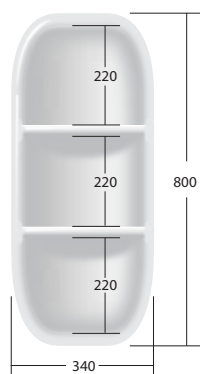

Moulded Wall Option (Shelf Depth 50mm)