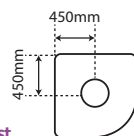

SKU Corner Waste

- 248479 Flat Wall Wh Dr
- 248481 Flat Wall Silva Dr
- 248480 Moulded Wall Wh Dr
- 248482 Moulded Wall Silva Dr

Available Centre Waste
SKU 119560 -
No additional cost