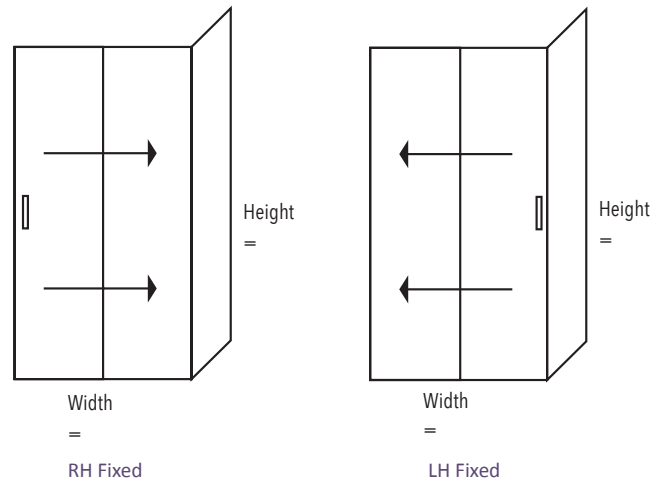

3 Panel Sliding–Stacker Door Configuration Options
Order your required configuration now

2 Panel Sliding Door/LH or RH or Alcove

Right Hand Fixed

Left Hand Fixed

*Door can open from wall or corner post
Flip to Fit

2 Panel Sliding Door Configuration Options

CUSTOM PIVOT DOOR, 3-PANEL STACKER DOOR, 2-PANEL SLIDING DOOR

Please run through the steps below and ensure that accurate measurements are provided

- 1) Check that the walls and the base of the shower are plumb and level. The doors, however, are adjustable, meaning slight irregularities will cause no problem during installation.
- 2) Mark on the shower base where the front of the shower door and return is to sit.
- 3) Provide the necessary shower door dimensions by measuring the shower base you have previously marked.
- 4) Pivot fixed door (door can be turned upside down) suitable for Left or Right Hand Fixed
- 5) For the stacker sliding door, specify dimensions as indicated on diagrams above door width, and return width if required (dimensions to the outside of the shower door frame). Also fixing must be specified as per configuration diagram.

Easy Fit

FEATURES:

- Semi frameless door
- Stylish minimalistic design
- ★ • NZ compliant to AS/ NZS2208 6mm safety glass
- Chrome handle
- Standard height 1830mm
- Custom and overheight options available
- White or Silva