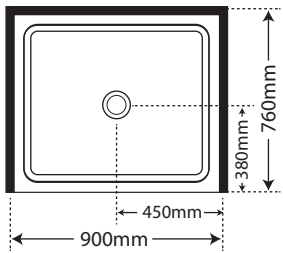

Vela 760 x 900 Alcove

1. **SKU Pivot Door**
   248515 Flat Wall Wh Dr
   248517 Flat Wall Silva Dr
   248516 Moulded Wall Back Wall Std Wh Dr
   248518 Moulded Wall Back Wall Std Silva Dr

1. **SKU 3 Panel Sliding Stacker Door**
   248583 Flat Wall Wh Dr LH Fixed
   248584 Flat Wall Wh Dr RH Fixed
   248585 Moulded Wall Wh Dr LH Fixed Back Wall Std
   248586 Moulded Wall Wh Dr RH Fixed Back Wall Std