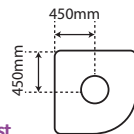

SKU Corner Waste

- 248475 Flat Wall Wh Dr
- 248477 Flat Wall Silva Dr
- 248476 Moulded Wall Wh Dr
- 248478 Moulded Wall Silva Dr

Available Centre Waste
SKU 119560 -
No additional cost