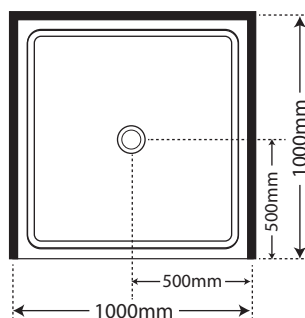

Aquila 1000 Alcove

1. **SKU Pivot Door**
   248547 Flat Wall Wh Dr
   248549 Flat Wall Silva Dr
   248548 Moulded Wall Back Wall Std Wh Dr
   248550 Moulded Wall Back Wall Std Silva Dr

1. **SKU 3 Panel Sliding Stacker Door**
   248579 Flat Wall Wh Dr LH Fixed
   248580 Flat Wall Wh Dr RH Fixed
   248581 Moulded Wall Wh Dr LH Fixed Back Wall Std
   248582 Moulded Wall Wh Dr RH Fixed Back Wall Std

NOU OVERALL HEIGHT 2020