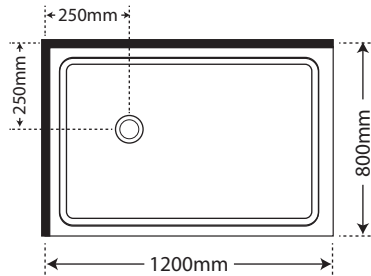

Capricorn 1200 x 800 Left Hand

1. **SKU 2 Panel Sliding Door**
   295464 Flat Wall Wh Dr
   295466 Flat Wall Silva Dr
   295467 Moulded Wall Wh Dr
   295468 Moulded Wall Silva Dr

*Not suitable for 800 Door Opening