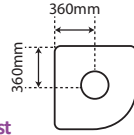

SKU Corner Waste

- 248469 Flat Wall Wh Dr
- 248470 Flat Wall Silva Dr
- 283987 Moulded Wall Wh Dr
- 283988 Moulded Wall Silva Dr

Available Centre Waste
SKU 119560 -
No additional cost