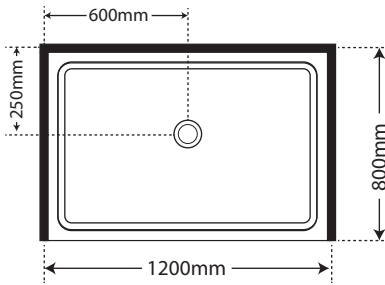

Capricorn 1200 x 800 Alcove