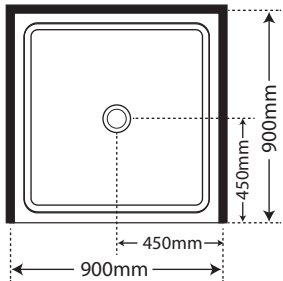

Gemini 900 Alcove

1. **SKU Pivot Door**
   248507 Flat Wall Wh Dr
   248509 Flat Wall Silva Dr
   248508 Moulded Wall Back Wall Std Wh Dr
   248510 Moulded Wall Back Wall Std Silva Dr

1. **SKU 3 Panel Sliding Stacker Door**
   248574 Flat Wall Wh Dr LH Fixed
   248575 Flat Wall Wh Dr RH Fixed
   248576 Moulded Wall Wh Dr LH Fixed Back Wall Std
   248577 Moulded Wall Wh Dr RH Fixed Back Wall Std