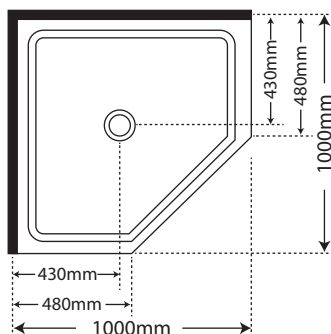

Aries 1000 Corner Angle

1. **SKU Pivot Door**
   248551 Flat Wall Wh Dr
   248553 Flat Wall Silva Dr
   248552 Wh Moulded Wall
   248554 Silva Moulded Wall

NB/ Not suitable for 3 Panel Sliding Stacker Door