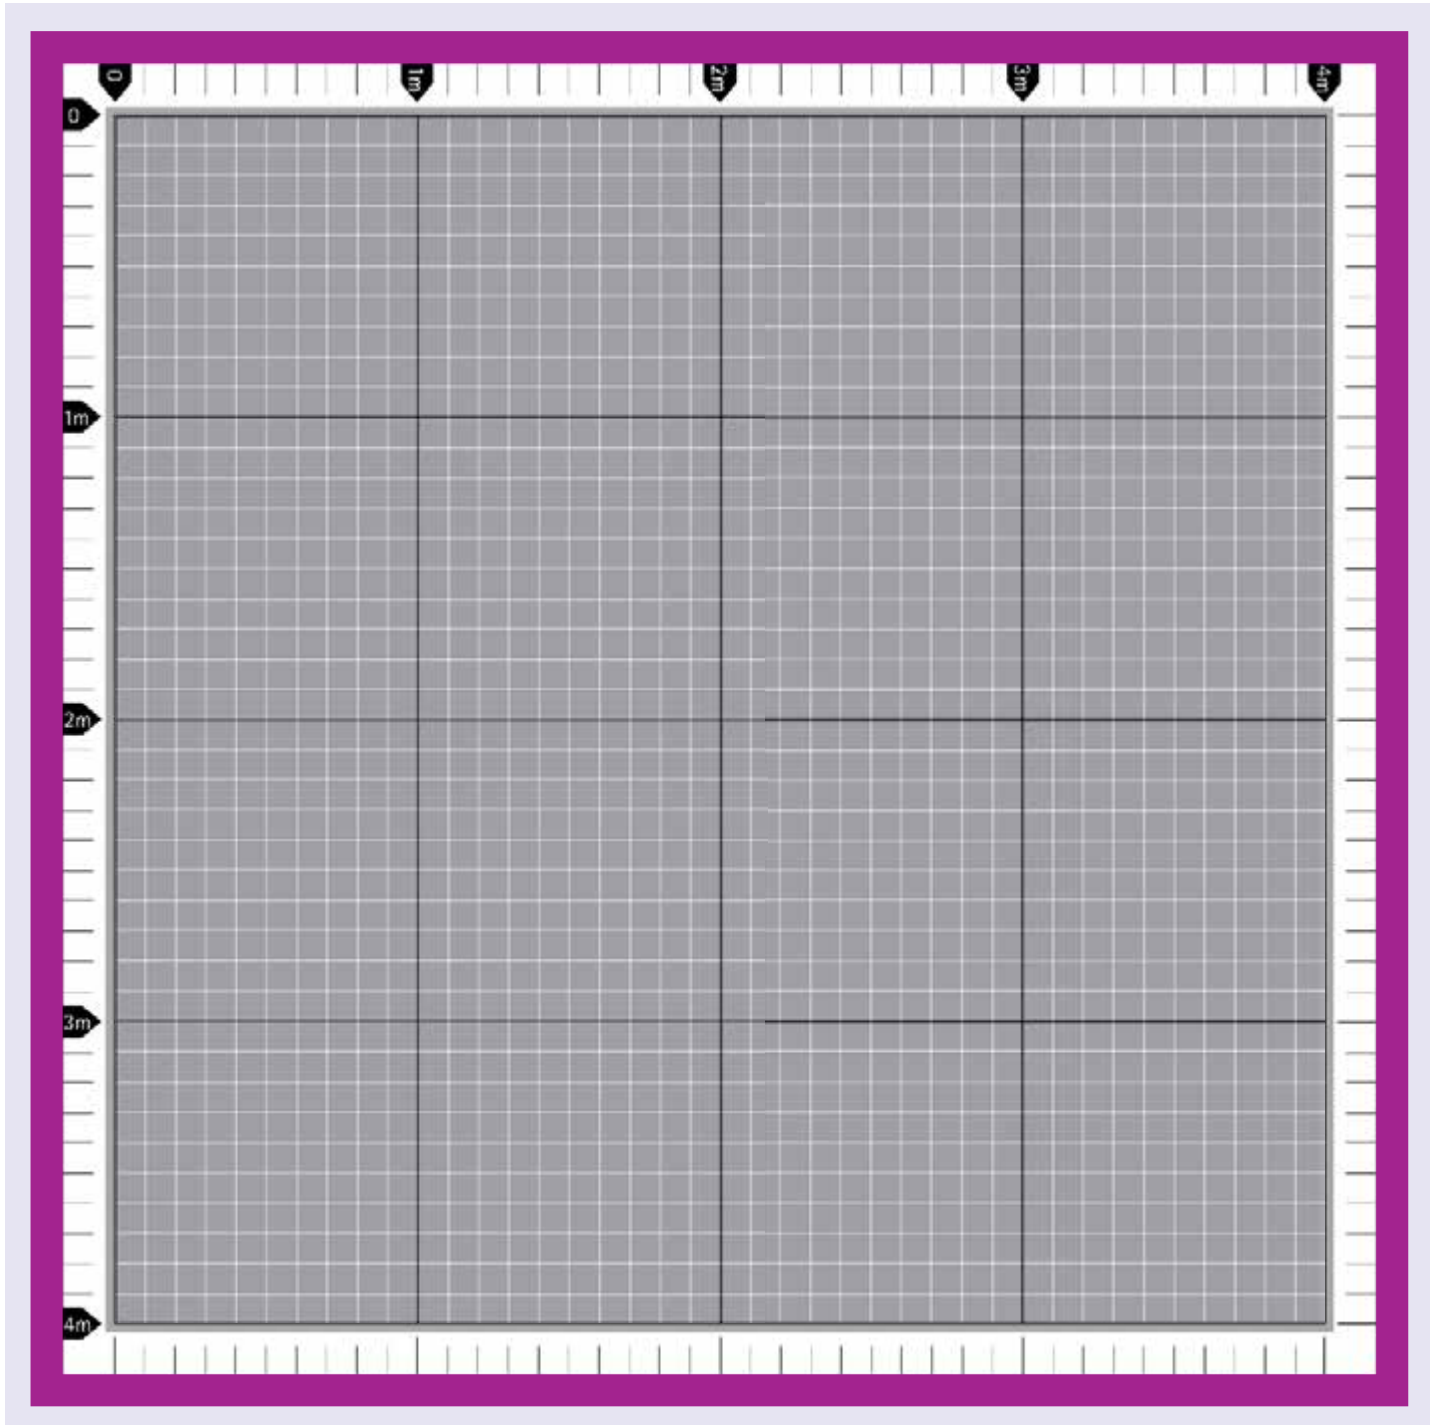

Scale 1:25 (One small square is 10cm and ten squares is 1 metre)