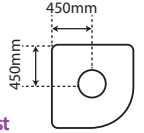

1. **SKU Corner Waste**
   248491 Flat Wall Wh Dr
   248493 Flat Wall Silva Dr
   248492 Moulded Wall Wh Dr
   248494 Moulded Wall Silva Dr

Available
Centre Waste
SKU 119560 -
No additional cost