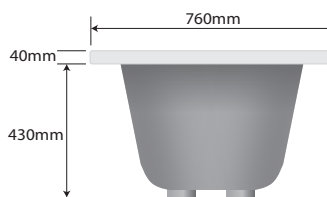

CUBIT BATH ONLY

MODEL	SKU
1525 x 760 x 470	320655
1675 x 760 x 470	320656
1800 x 760 x 470	320657

CUBIT BATH SKIRT ONLY

MODEL	Width	Height		SKU
1525	760	415	2 Sides	133144
1525		415	1 Side	133142
1675	760	415	2 Sides	133141
1675		415	1 Side	133143
1800	760	415	2 Sides	230930
1800		415	1 Side	230931

CUBIT BATH LINER ONLY 1550mm high

MODEL	SKU
1525 2 Sides Flat Wall	133144
1525 2 Sides Moulded Wall	133146
1675 2 Sides Flat Wall	133145
1675 2 Sides Moulded Wall	133147
Add Third Side To Liner	133165
Custom Size	133148
1800 2 Sides Flat Wall	230929
1800 2 Sides Moulded Wall	
1800 3 Sides Third Side Made To Order	P.O.A.