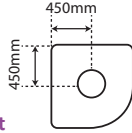

Stellar 1010

- SKU Corner Waste**
 248487 Flat Wall Wh Dr
 248489 Flat Wall Silva Dr
 248488 Moulded Wall Wh Dr
 248490 Moulded Wall Silva Dr

Available
 Centre Waste
 SKU 119560 -
 No additional cost

Stellar 1055