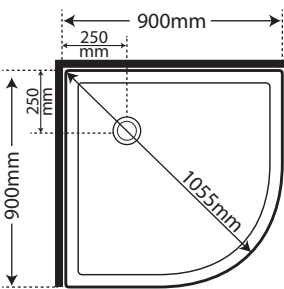

SKU Corner Waste

- 248469 Flat Wall Wh Dr
- 248470 Flat Wall Silva Dr
- 283987 Moulded Wall Wh Dr
- 283988 Moulded Wall Silva Dr

Available Centre Waste
SKU 119560 -
No additional cost

Stellar 900

SKU Corner Waste