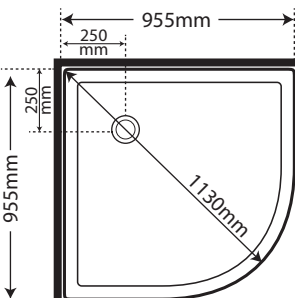

Stellar 955

SKU Corner Waste

- 248479 Flat Wall Wh Dr
- 248481 Flat Wall Silva Dr
- 248480 Moulded Wall Wh Dr
- 248482 Moulded Wall Silva Dr

Available Centre Waste
SKU 119560 -
No additional cost