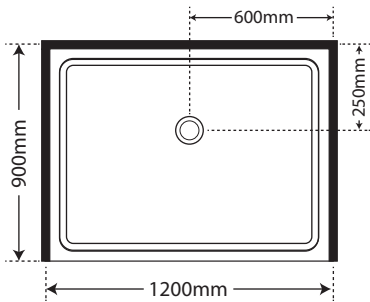

Capricorn 1200 x 900 Alcove