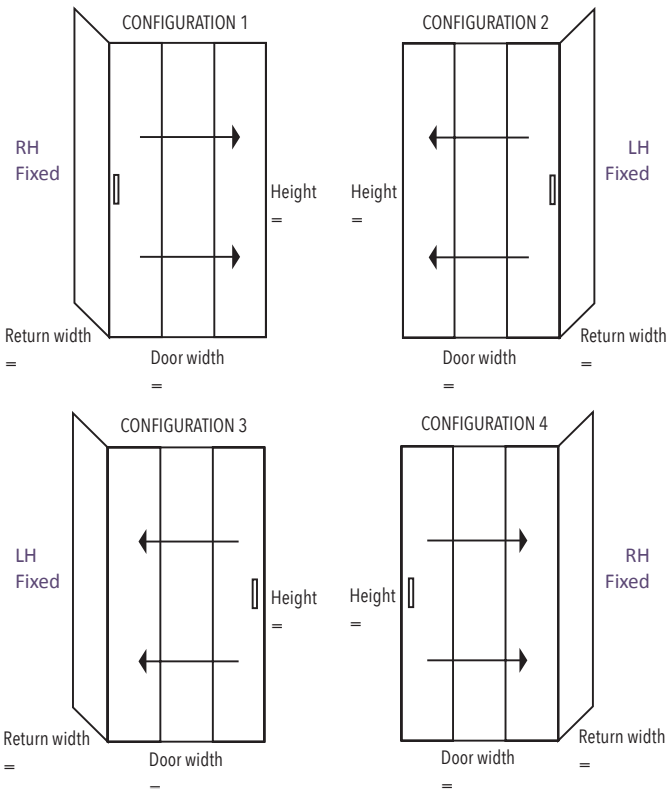

3 Panel Sliding–Stacker Door

Renovate your existing shower door

FEATURES:

- Internal Slider
- No door swing-out into the bathroom and dripping water onto the floor
- Water drains back into the shower
- Door panels go behind the bottom extrusion
- No splash-back out the bottom of the shower door
- Door panels are polished edge frameless glass
- Low profile extrusion top and bottom to hold wheels
- The frameless glass allows ease of cleaning
- Nouera sliding doors have an approx. 15mm adjustment allowing for out of plumb walls
- Stylish chrome handle
- New technology and hardware
- New roller assembly ensures greater reliability and smooth functionality
- Strengthened guides for rollers
- **10 year warranty**
- For your safety – 6mm toughened safety glass licensed and compliant to NZ safety standards AS/NZS2208
- Standard height 1830mm
- Overheight options available

MODEL

MODEL		SKU
900mm LH White	Fits 870 - 886mm opening	119545
1000mm LH White	Fits 970 - 986mm opening	119546
1200mm LH White	Fits 1170 - 1186mm opening	173233
900mm RH White	Fits 870 - 886mm opening	288738
1000mm RH White	Fits 970 - 986mm opening	288739
1200mm RH White	Fits 1170 - 1186mm opening	288740

3 Panel Sliding–Stacker Door Configuration Options
Order your required configuration now

2 Panel Sliding Door/LH or RH or Alcove

*Door can open from wall or corner post
Flip to Fit

2 Panel Sliding Door Configuration Options