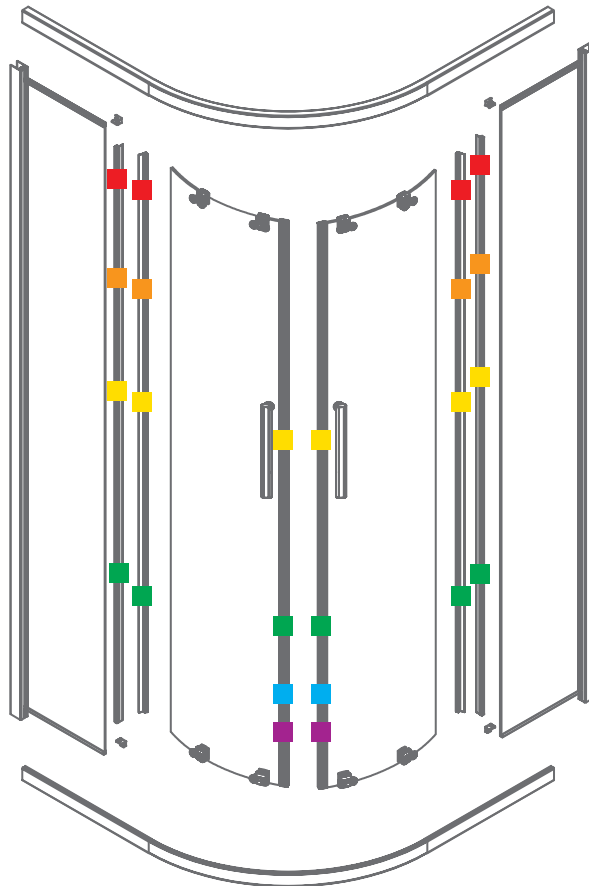

SEALS, WEATHER STRIPS

22	DRIP STRIP WITH DRIP CHANNEL Collects water run-off and redirects back into shower. SKU 133186	
23	WEATHER SEAL SET 4 PIECE 1950MM SKU 244395	
24	WEATHER SEAL SET 4 PIECE 1830MM SKU 244396	
25	WEATHER SEAL SET + SEAL MAG 6 PIECE 1950MM SKU 244397	
26	WEATHER SEAL SET + SEAL MAG 6 PIECE 1830MM SKU 244398	
27	SEAL E-LINE SHOWER RAIL INSERT SKU 244399	
28	SHOWER SEAL MAGNETIC PAIR 1950MM SKU 244400	
29	SHOWER SEAL MAGNETIC PAIR 1830MM SKU 244401	

FIVE STAR QUALITY ASSURANCE

- ★ **All Our Trays Have a 40mm High Upstand**
  For maximum water protection.
- ★ **All Trays Are Solid Acrylic Construction**
  Central or corner waste on selected models
  Most robust material for long term reliability.
- ★ **For your Safety - Stellar Doors Feature Quality Safety Glass**
  Manufactured Under Licence compliant to NZ AS/NZ S2208 Safety Standards.

AQUAKNIGHT

Easy Clean Waste NZ MADE

SKU

30	SIDE EXIT 	158624
31	BOTTOM EXIT 	133185
32	BATH WASTE W/ PLUG BATH PLUG 	173213 244402
33	LID 	230919
34	INNER BUCKET 	230920
35	AQUAKNIGHT E/C O RING LARGE	230921
36	AQUAKNIGHT E/C O RING SMALL	230922