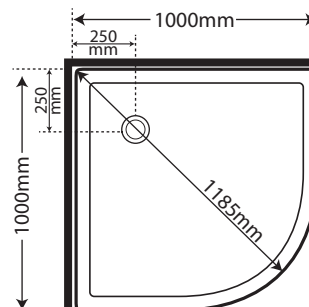

Stellar 1000

SKU Corner Waste

- 248483 Flat Wall Wh Dr
- 248485 Flat Wall Silva Dr
- 248484 Moulded Wall Wh Dr
- 248486 Moulded Wall Silva Dr

AVAILABLE IN BLACK RANGE!

Available Centre Waste
SKU 119560 -
No additional cost