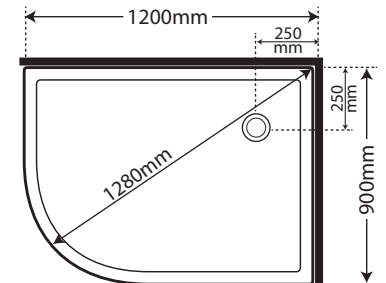

**Stellar 1200 x 900
Right Hand**

1. **SKU Corner Waste**
   248499 Flat Wall Wh Dr
   248501 Flat Wall Silva Dr
   248500 Moulded Wall Wh Dr
   248502 Moulded Wall Silva Dr

Available
Centre Waste
SKU 119560 -
No additional cost