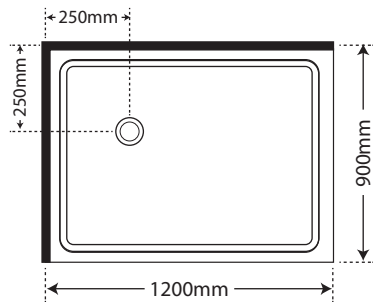

Capricorn 1200 x 900 Left Hand

1. **SKU Pivot Door**
   248535 Flat Wall Wh Dr
   248540 Flat Wall Silva Dr
   248538 Moulded Wall 1200 Side Std Wh Dr
   248542 Moulded Wall 1200 Side Std Silva Dr
   Standard door opening 1200 side / Option: Door on 900 side, surcharge applies - SKU TBA

1. **SKU 2 Panel Sliding Door**
   283989 Flat Wall Wh Dr
   283990 Flat Wall Silva
   283991 Moulded Wall Wh Dr
   283992 Moulded Wall Silva Dr

1. **SKU 3 Panel Sliding Stacker Door**
   248545 Flat Wall Wh Dr LH Fixed
   248546 Moulded Wall Wh Dr LH Fixed

*Not suitable for 900 Door Opening

Pictured here Left Hand Tray Orientation / Left Hand Fixed 2-Panel Sliding Door

Capricorn 1200 x 900 Right Hand

1. **SKU Pivot Door**
   248536 Flat Wall Wh Dr
   248539 Flat Wall Silva Dr
   248537 Moulded Wall 1200 Side Std Wh Dr
   248541 Moulded Wall 1200 Side Std Silva Dr

1. **SKU 2 Panel Sliding Door**
   283993 Flat Wall Wh
   283994 Flat Wall Silva
   283995 Moulded Wall 1200 Side Std Wh Dr
   283996 Moulded Wall 1200 Side Std Silva

1. **SKU 3 Panel Sliding Stacker Door**
   248543 Flat Wall Wh Dr RH Fixed
   248544 Moulded Wall Wh Dr RH Fixed

*Not suitable for 900 Door Opening