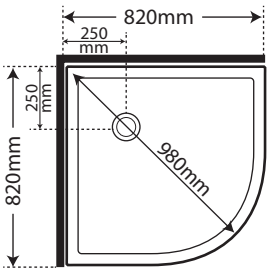

Stellar 820

FEATURES MOST GENEROUS SHOWERING SPACE FOR SIZE

SKU Corner Waste

- 248469 Flat Wall Wh Dr
- 248470 Flat Wall Silva Dr
- 283987 Moulded Wall Wh Dr
- 283988 Moulded Wall Silva Dr

Available Centre Waste
SKU 119560 -
No additional cost