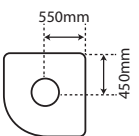

1. **SKU Corner Waste**
   248499 Flat Wall Wh Dr
   248501 Flat Wall Silva Dr
   248500 Moulded Wall Wh Dr
   248502 Moulded Wall Silva Dr

Available
Centre Waste
SKU 119560 -
No additional cost