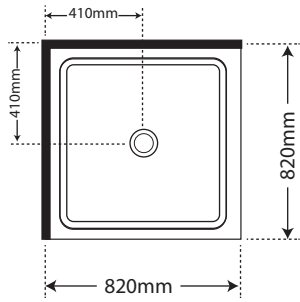

Lyra 820

1. **SKU Pivot Door**
   283979 Flat Wall Wh Dr
   283980 Flat Wall Silva Dr
   283981 Moulded Wall Wh Dr
   283982 Moulded Wall Silva Dr