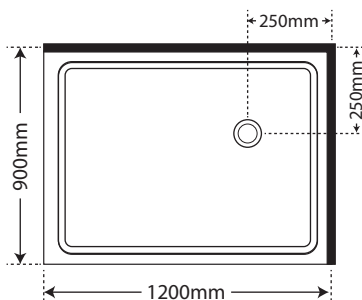

Capricorn 1200 x 800 Left Hand

1. **SKU 2 Panel Sliding Door**
   295464 Flat Wall Wh Dr
   295466 Flat Wall Silva Dr
   295467 Moulded Wall Wh Dr
   295468 Moulded Wall Silva Dr

*Not suitable for 800 Door Opening

Capricorn 1200 x 800 Right Hand

1. **SKU 2 Panel Sliding Door**
   295469 Flat Wall Wh Dr
   296046 Flat Wall Silva Dr
   295470 Moulded Wall Wh Dr
   295471 Moulded Wall Silva Dr

*Not suitable for 800 Door Opening

Capricorn 1200 x 900 Left Hand

1. **SKU Pivot Door**
   248535 Flat Wall Wh Dr
   248540 Flat Wall Silva Dr
   248538 Moulded Wall 1200 Side Std Wh Dr
   248542 Moulded Wall 1200 Side Std Silva Dr
   Standard door opening 1200 side / Option: Door on 900 side, surcharge applies - SKU TBA

1. **SKU 2 Panel Sliding Door**
   283989 Flat Wall Wh Dr
   283990 Flat Wall Silva
   283991 Moulded Wall Wh Dr
   283992 Moulded Wall Silva Dr

1. **SKU 3 Panel Sliding Stacker Door**
   248545 Flat Wall Wh Dr LH Fixed
   248546 Moulded Wall Wh Dr LH Fixed

*Not suitable for 900 Door Opening

Capricorn 1200 x 900 Right Hand

1. **SKU Pivot Door**
   248536 Flat Wall Wh Dr
   248539 Flat Wall Silva Dr
   248537 Moulded Wall 1200 Side Std Wh Dr
   248541 Moulded Wall 1200 Side Std Silva Dr

1. **SKU 2 Panel Sliding Door**
   283993 Flat Wall Wh
   283994 Flat Wall Silva
   283995 Moulded Wall 1200 Side Std Wh Dr
   283996 Moulded Wall 1200 Side Std Silva

1. **SKU 3 Panel Sliding Stacker Door**
   248543 Flat Wall Wh Dr RH Fixed
   248544 Moulded Wall Wh Dr RH Fixed

*Not suitable for 900 Door Opening