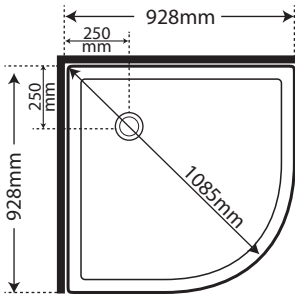

Stellar 928

SKU Corner Waste

- 248475 Flat Wall Wh Dr
- 248477 Flat Wall Silva Dr
- 248476 Moulded Wall Wh Dr
- 248478 Moulded Wall Silva Dr

Available Centre Waste
SKU 119560 -
No additional cost

FEATURES:

- Low profile tray with 40mm upstand
- 1950mm high glass
- Minimalistic modern style
- Available in White or Polished anodised aluminium
- Solid polished metal handle, inner & outer
- Wheels pre-assembled onto doors
- See our 5 Star Quality Assurance....