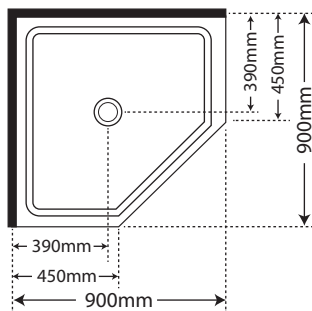

Virgo 900 Corner Angle