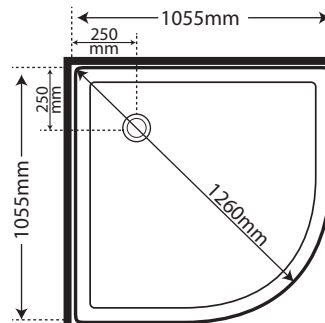

- SKU Corner Waste**
 248491 Flat Wall Wh Dr
 248493 Flat Wall Silva Dr
 248492 Moulded Wall Wh Dr
 248494 Moulded Wall Silva Dr

Available
 Centre Waste
 SKU 119560 -
 No additional cost

**Stellar 1200 x 800
 Left Hand**