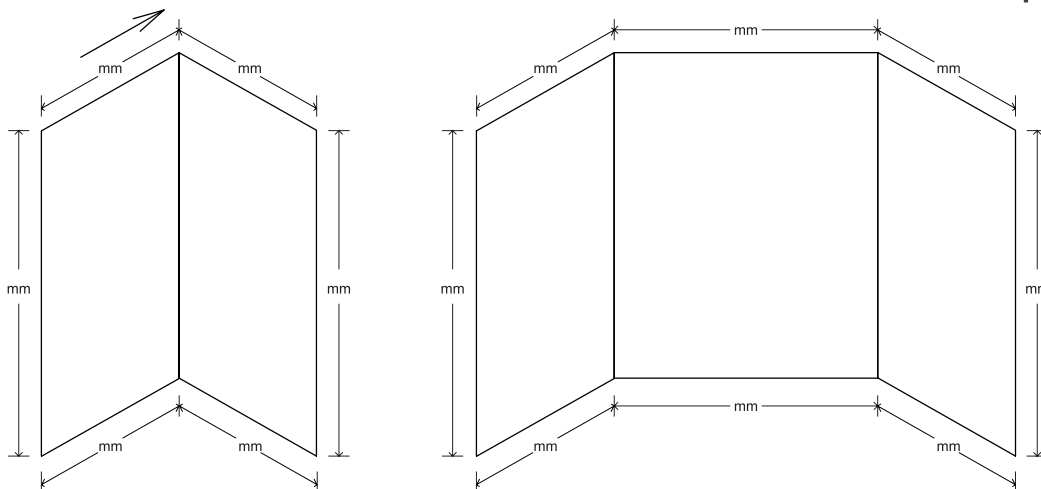

Easy Fit

FEATURES:

- Semi frameless door
- Stylish minimalistic design
- ★ • NZ compliant to AS/ NZS2208 6mm safety glass
- Chrome handle
- Standard height 1830mm
- Custom and overheight options available
- White or Silva

Order your Custom Liners Here - fill in dimensions as required