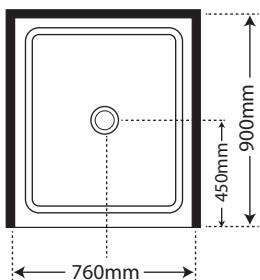

Leo 900 x 760 Alcove

1. **SKU Pivot Door**
   248555 Flat Wall Wh Dr
   248557 Flat Wall Silva Dr

*NB/ Not suitable for 3 Panel Sliding Stacker Door or Moulded Wall