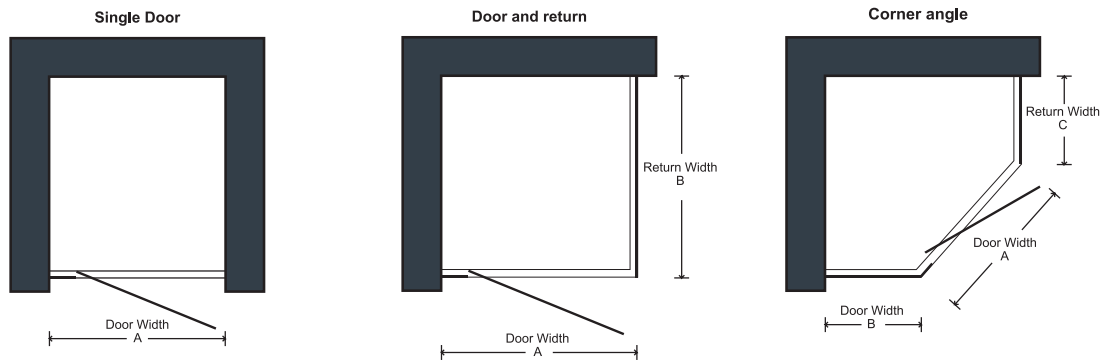

CUSTOM PIVOT DOOR, 3-PANEL STACKER DOOR, 2-PANEL SLIDING DOOR

Please run through the steps below and ensure that accurate measurements are provided

1) Check that the walls and the base of the shower are plumb and level. The doors, however, are adjustable, meaning slight irregularities will cause no problem during installation.
2) Mark on the shower base where the front of the shower door and return is to sit.
3) Provide the necessary shower door dimensions by measuring the shower base you have previously marked.
4) Pivot fixed door (door can be turned upside down) suitable for Left or Right Hand Fixed
5) For the stacker sliding door, specify dimensions as indicated on diagrams above door width, and return width if required (dimensions to the outside of the shower door frame). Also fixing must be specified as per configuration diagram.