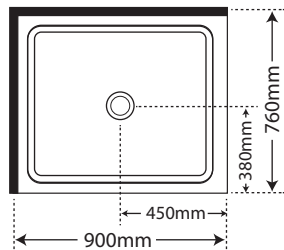

Aquarius 900 x 760 LH

1. **SKU Pivot Door**
   248527 Flat Wall Wh Dr
   248531 Flat Wall Silva Dr
   248529 Moulded Wall 900 Side Std Wh Dr
   248533 Moulded Wall Silva Dr

1. **SKU 3 Panel Sliding Stacker Door**
   248570 Flat Wall Wh Dr LH Fixed
   248571 Moulded Wall Wh Dr LH Fixed

Standard door opening 900 side / Option: Door on 760 side, surcharge applies - SKU TBA