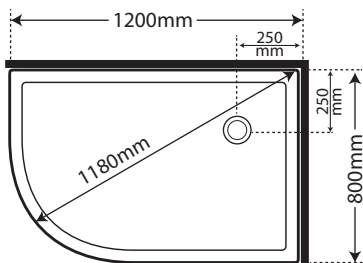

**Stellar 1200 x 800
Right Hand**

1. **SKU Corner Waste**
   295010 Flat Wall Wh Dr
   295302 Flat Wall Silva Dr
   295318 Moulded Wall Wh Dr
   295321 Moulded Wall Silva Dr