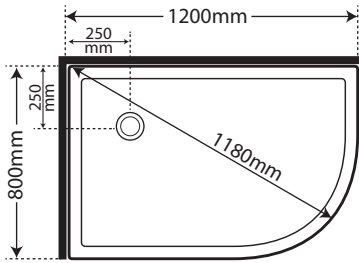

- SKU Corner Waste**
 248491 Flat Wall Wh Dr
 248493 Flat Wall Silva Dr
 248492 Moulded Wall Wh Dr
 248494 Moulded Wall Silva Dr

Available
 Centre Waste
 SKU 119560 -
 No additional cost

**Stellar 1200 x 800
 Left Hand**