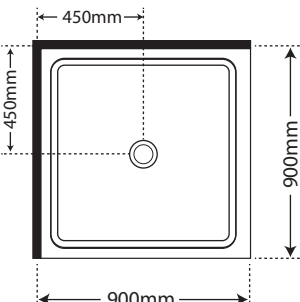

Carina 900

1. **SKU Pivot Door**
   248503 Flat Wall Wh Dr
   248505 Flat Wall Silva Dr
   248504 Moulded Wall Wh Dr
   248506 Moulded Wall Silva Dr

1. **SKU 3 Panel Sliding Stacker Door**
   248562 Flat Wall Wh Dr LH Fixed
   248563 Flat Wall Wh Dr RH Fixed
   248564 Moulded Wall Wh Dr LH Fixed
   248565 Moulded Wall Wh Dr RH Fixed