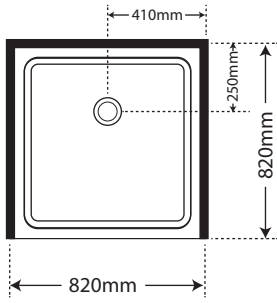

Taurus 820 Alcove

1. **SKU Pivot Door**
   283983 Flat Wall Wh Dr
   283984 Flat Wall Silva Dr
   283985 Moulded Wall Wh Dr
   283986 Moulded Wall Silva Dr