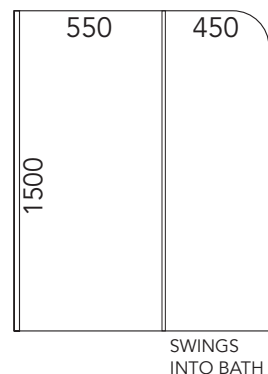

2 Panel Bath Screen Creating the ultimate shower over the bath

1500 x 550 (fixed) x 450 (swing)

MODEL	SKU
2 Panel White Left Hand	164829
2 Panel Silva Left Hand	164831
2 Panel White Right Hand	164833
2 Panel Silva Right Hand	164834