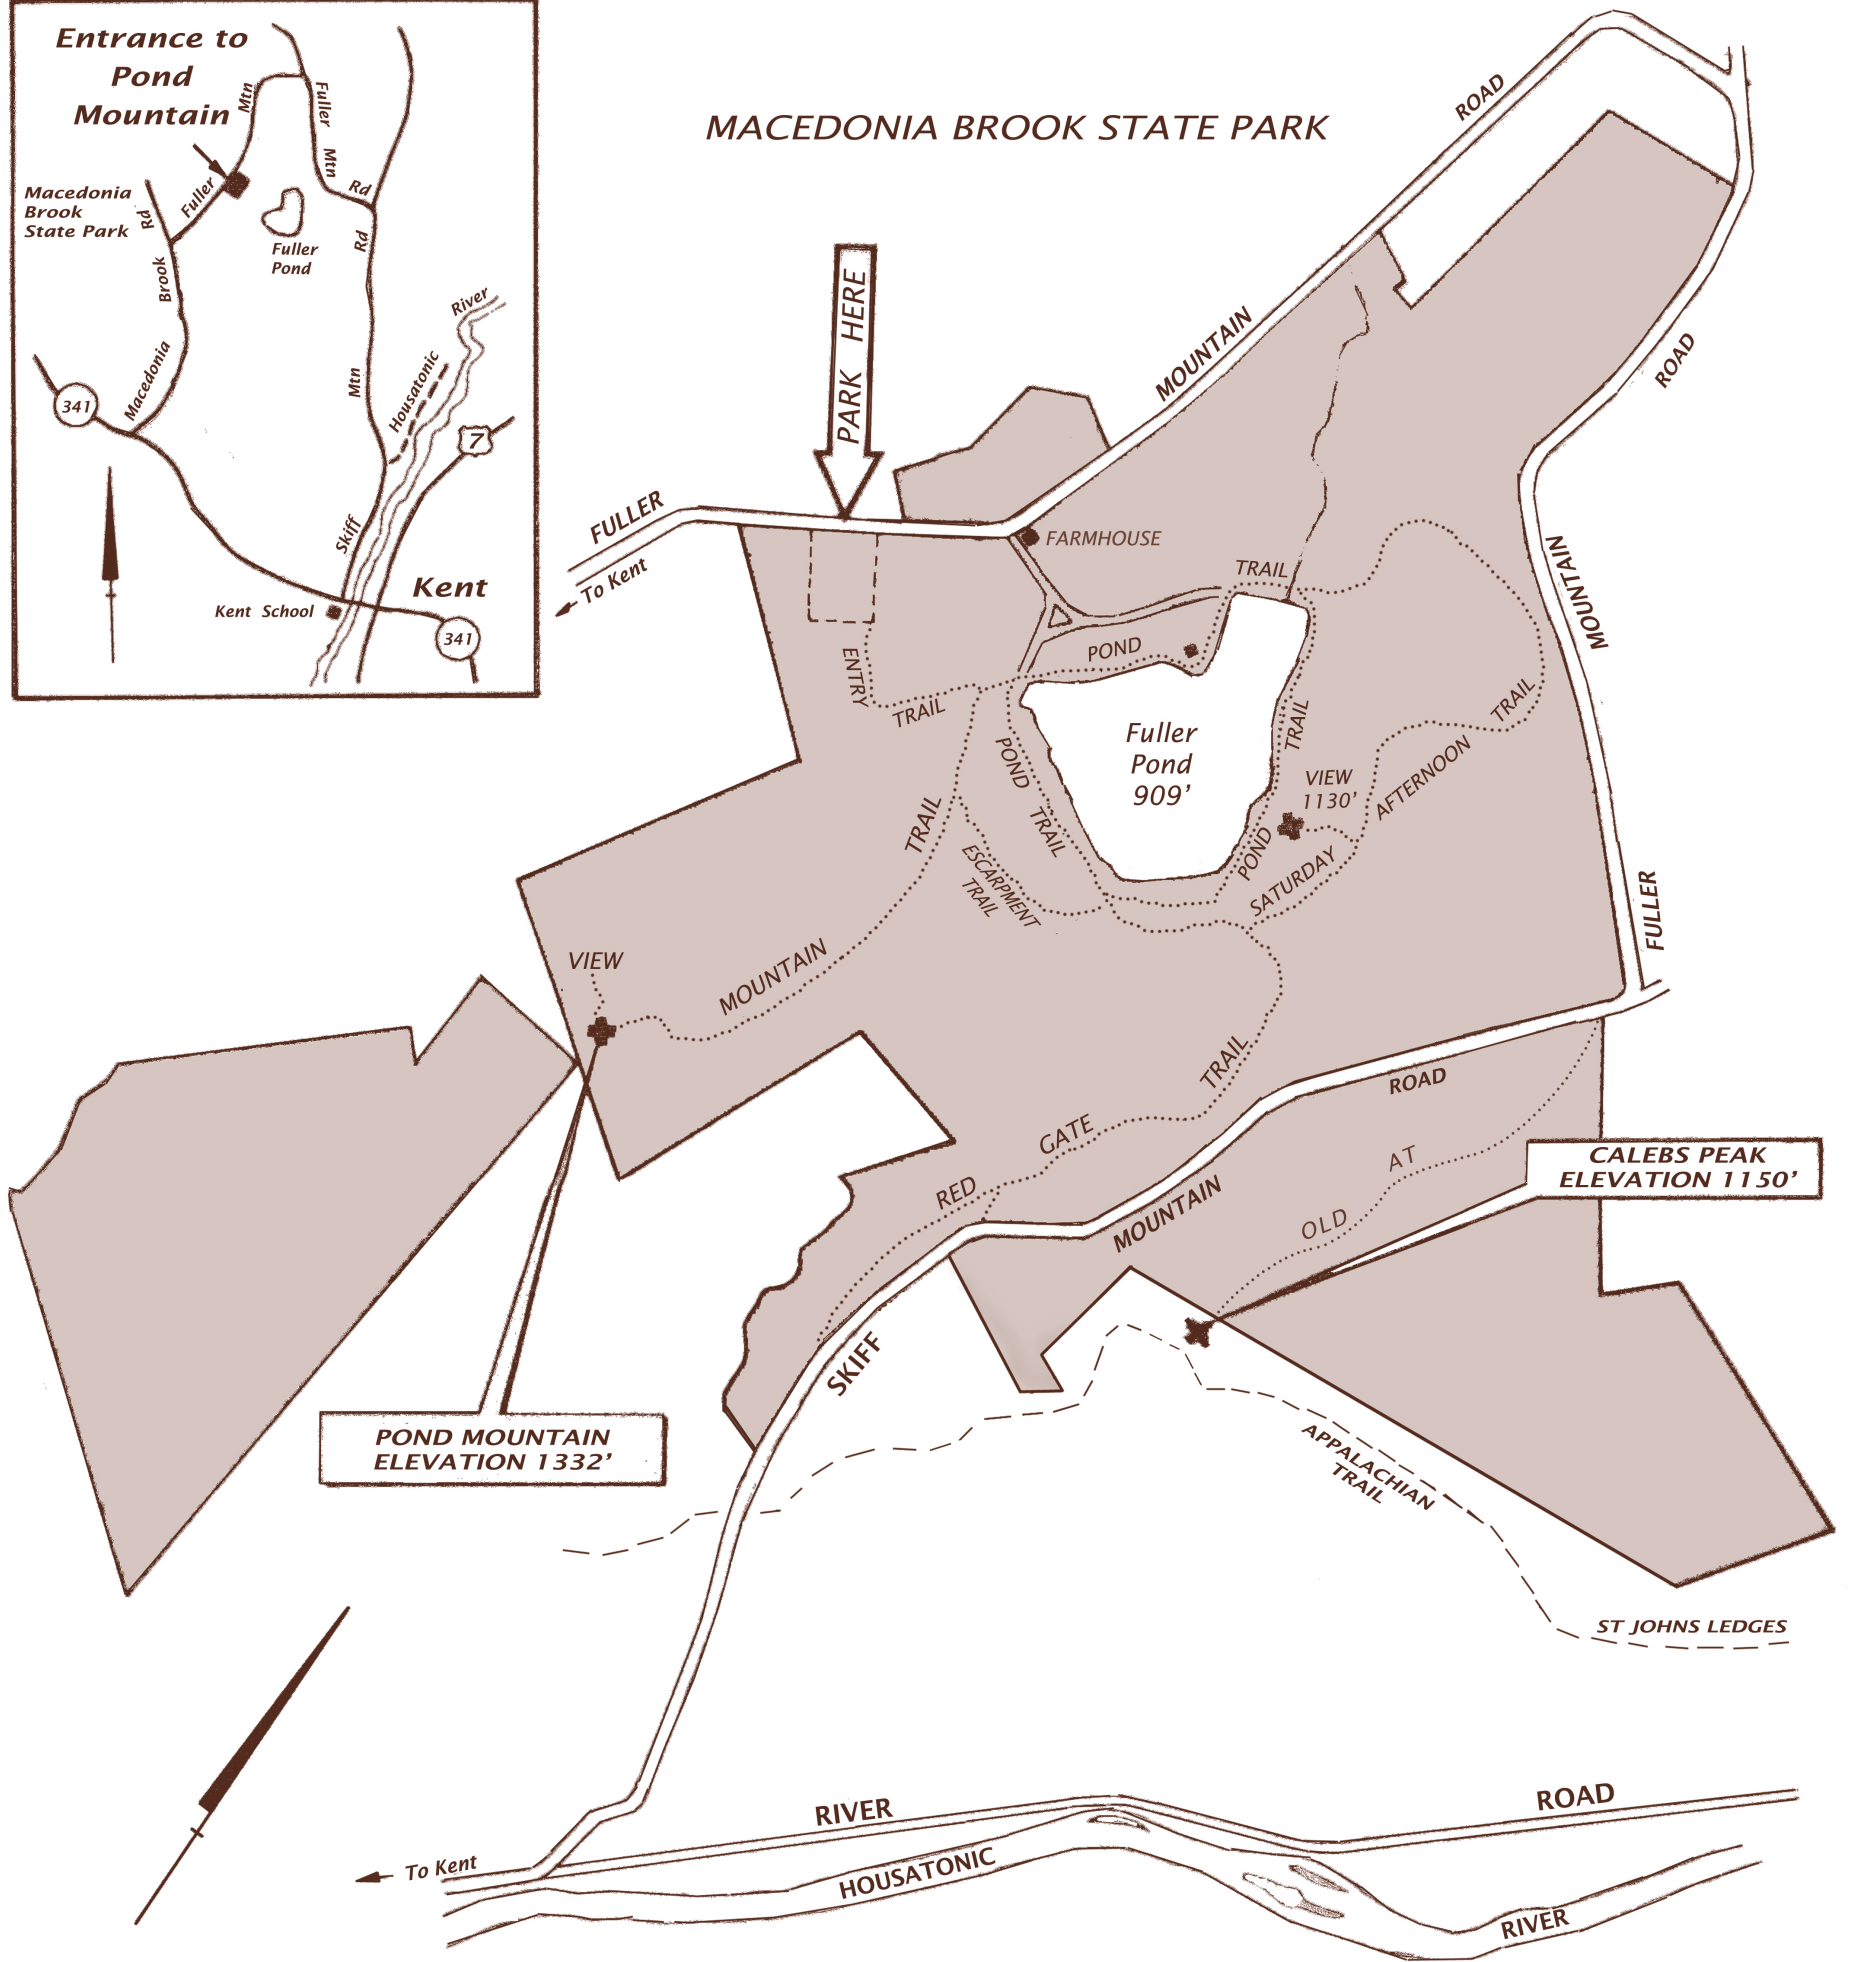

MACEDONIA BROOK STATE PARK

The Trails Of  
**POND MOUNTAIN**

<u>TRAIL</u>	<u>BLAZE MARK</u>	<u>MILES</u>
ENTRY TRAIL	WHITE SQUARE	.3
POND TRAIL	BLUE CIRCLE	1.2
MOUNTAIN TRAIL	YELLOW DIAMOND	.6
SATURDAY AFTERNOON TRAIL	GREEN TRIANGLE	.8
RED GATE TRAIL	RED RECTANGLE	.7
ESCARPMENT TRAIL	RED CIRCLE	.2