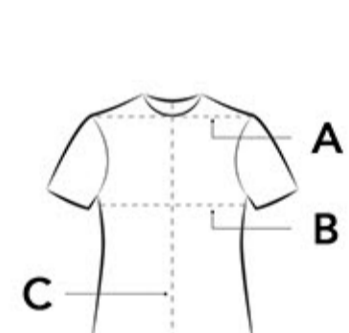

Size	Foot Length (measured from toe to ankle)
M	22 - 25 cm
L	26 - 29 cm

Compression Calf Sleeves

Size	Calf Circumference
M	30 - 36 cm
L	36 - 42 cm
XL	42 - 48 cm

Compression Socks Elite

Please refer to both calf circumference and foot length when choosing size. If both measurements do not match to the same size, the product may not be suitable for your fit. Please choose the bigger size if you decide to purchase product.

Size	Calf Circumference
M	30 - 36 cm
L	36 - 42 cm
XL	42 - 48 cm

Size	Foot Length (measured from toe to ankle)
M	23 - 25 cm
L	26 - 28 cm
XL	29 - 31 cm

Compression Arm Sleeves

Please refer to the diagram for your arm measurements. If both measurements do not match to the same size, the product may not be suitable for your fit.

Please choose the bigger size if you decide to purchase product.

Size	A (Forearm thickest)	B (Upper arm thickest)
M	23 - 26 cm	24 - 28 cm
L	26 - 29 cm	28 - 32 cm
XL	29 - 32 cm	32 - 36 cm

Short Sleeve T-shirt

Size	A (chest)	B (shoulder)	C (length)
XS	42	38	62
S	44	40	65
M	49	44.5	70
L	51	46.5	72
XL	54	49	76

XS/S/M Trim Fit

L/XL Straight Cut Fit

Singlet

Size	A (chest)	B (length)
XS	44.5 cm	68.5 cm
S	47 cm	71 cm
M	49.5 cm	73.5 cm
L	52 cm	76 cm
XL	54.5 cm	78.5 cm