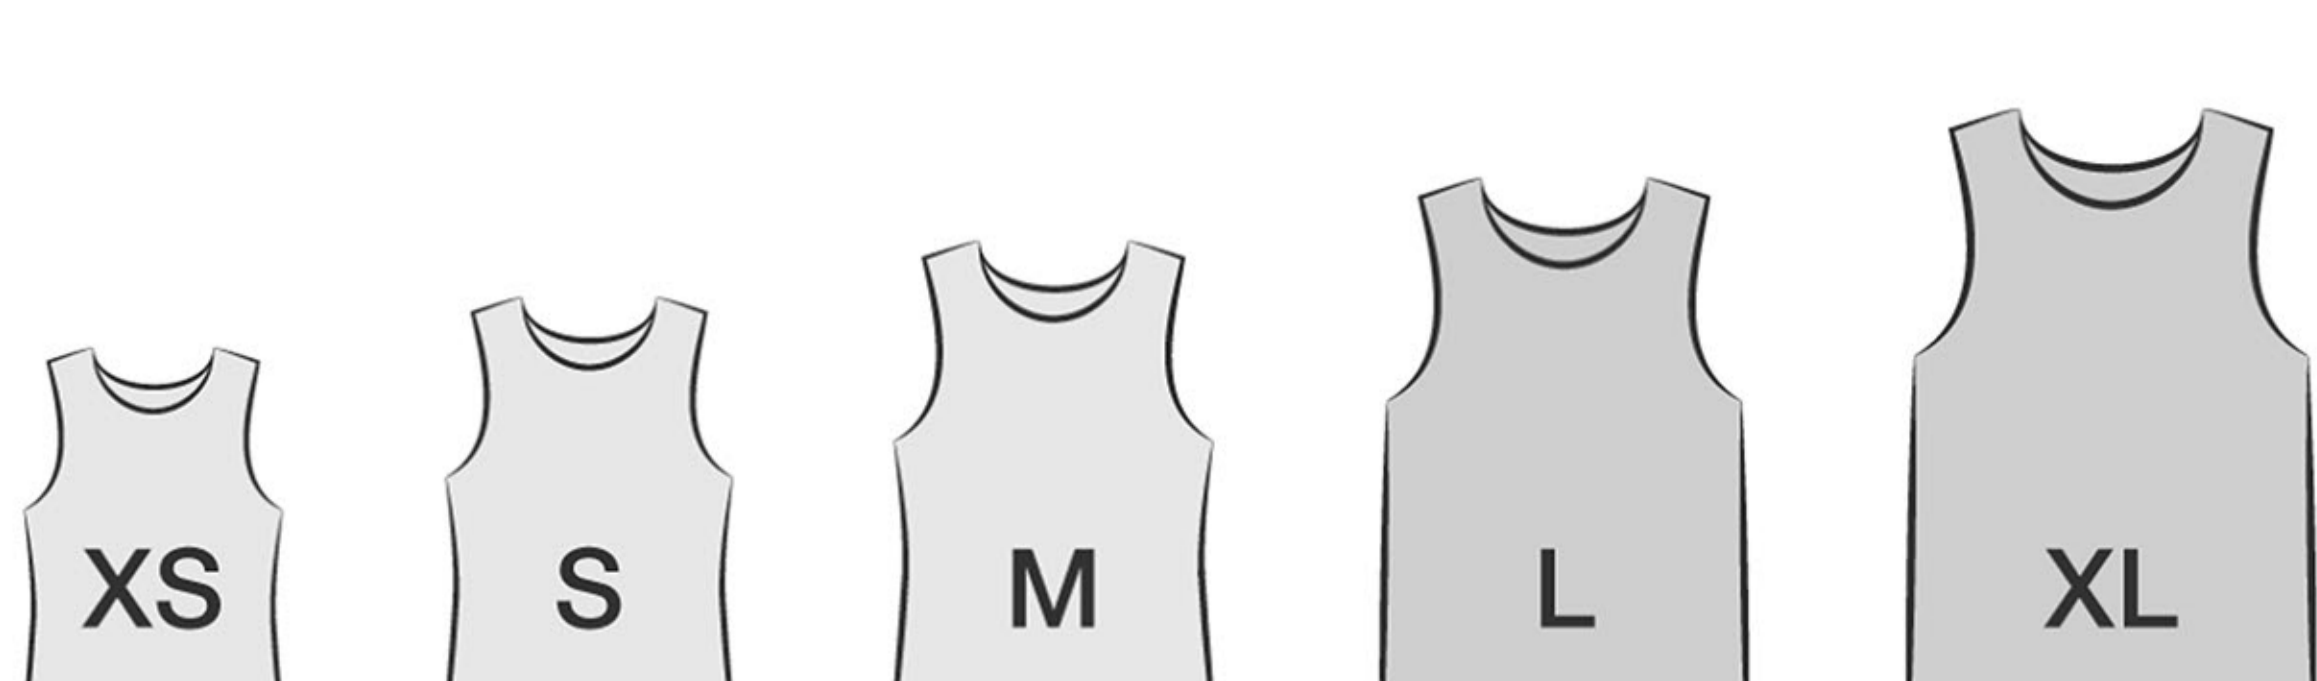

Size	A (chest)	B (shoulder)	C (length)
XS	42	38	62
S	44	40	65
M	49	44.5	70
L	51	46.5	72
XL	54	49	76

XS/S/M Trim Fit

L/XL Straight Cut Fit

Singlet

Size	A (chest)	B (length)
XS	44.5 cm	68.5 cm
S	47 cm	71 cm
M	49.5 cm	73.5 cm
L	52 cm	76 cm
XL	54.5 cm	78.5 cm

XS/S/M Trim Fit

L/XL Straight Cut Fit