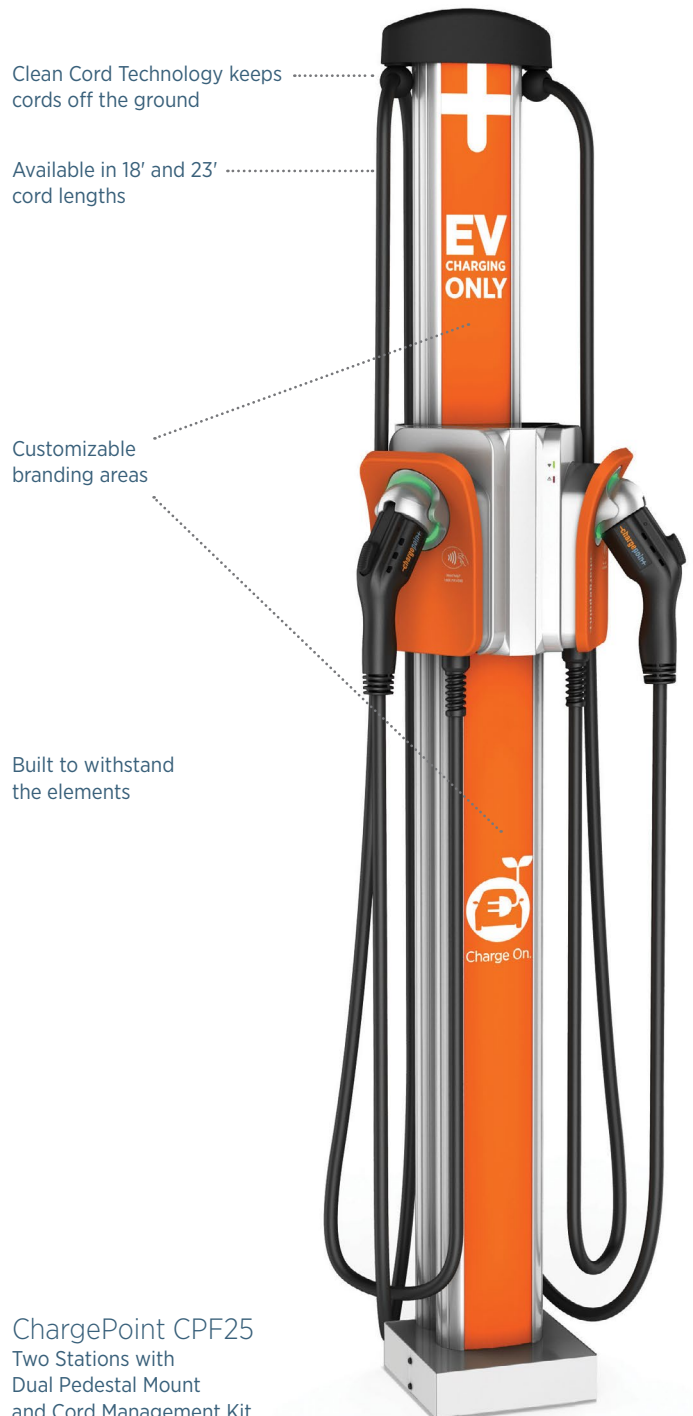

Panel Sharing

- + Allows you to charge more EVs without costly electrical upgrades
- + Intelligently and dynamically distributes power output to all EVs that are plugged in

Power Select

- + Allows for a lower capacity (less than 40A) circuit to power each port

Power Sharing

- + Allows dynamic sharing of one 40A circuit between two parking spaces
- + Doubles the number of parking spots served while reducing installation and operating costs
- + Lets station owners upgrade from a single station to a dual-station configuration to serve more drivers without electrical upgrades

Clean Cord Technology

- + Ultra-reliable gravity-operated mechanism
- + Flexible over entire -40°C to $+60^{\circ}\text{C}$ (-40°F to $+122^{\circ}\text{F}$) product temperature range
- + Available on select models

Safe, Reliable, Energy Efficient Hardware

- + UL listed, meeting the stringent requirements of the nation's leading safety standards organization
- + Stations are rugged, built to withstand the elements
- + Type 3R enclosure offers the flexibility to install stations outdoors or indoors
- + Safe, Reliable and Energy Efficient
- + ENERGY STAR certified, charges efficiently and conserves power when not charging