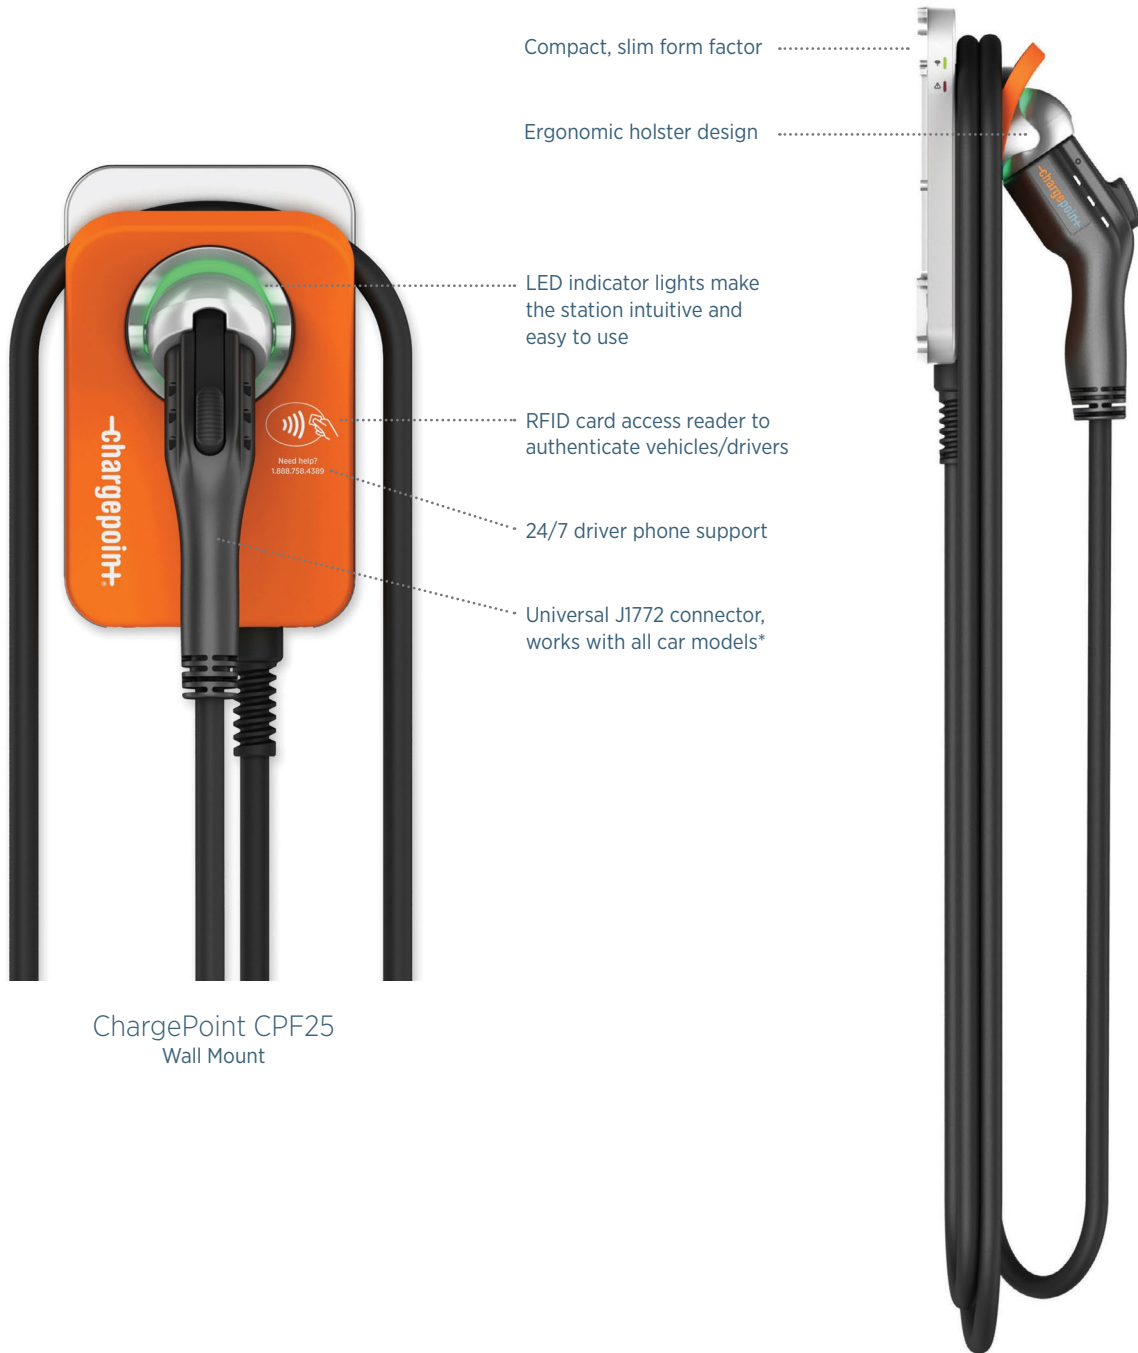

ChargePoint CPF25
Wall Mount

*Tesla models can use an adapter